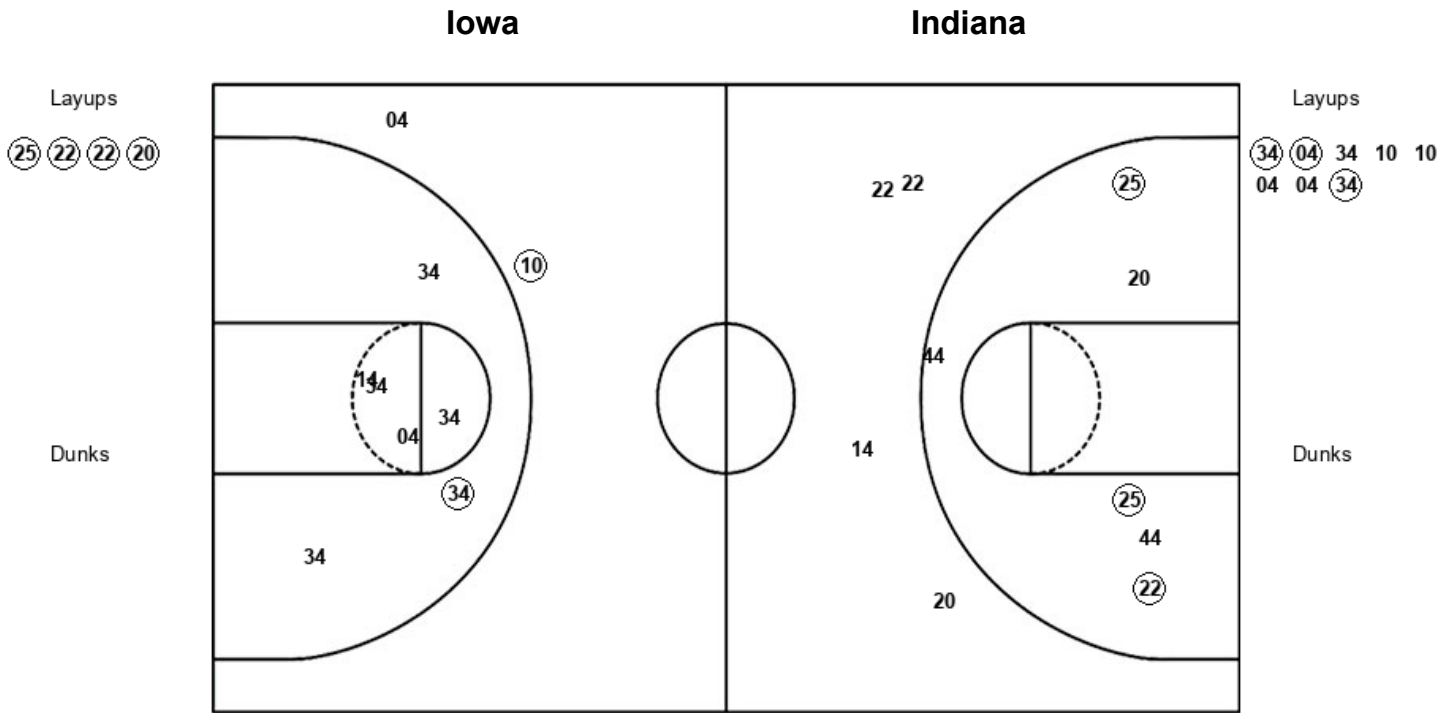

Official Shot Chart
(5) Indiana vs (2) Iowa
PERIOD 2 Shots

March 06, 2022 at Gainbridge Fieldhouse - Indianapolis, IN

IOW : Period 2	Made	Att	Pct
Layups	4	4	100.0
Dunks	0	0	0
2PT Field Goals	7	10	70.0
3PT Field Goals	0	4	00.0
Total Field Goals	7	14	50.0

IU : Period 2	Made	Att	Pct
Layups	3	8	37.5
Dunks	0	0	0
2PT Field Goals	4	15	26.7
3PT Field Goals	1	2	50.0
Total Field Goals	5	17	29.4