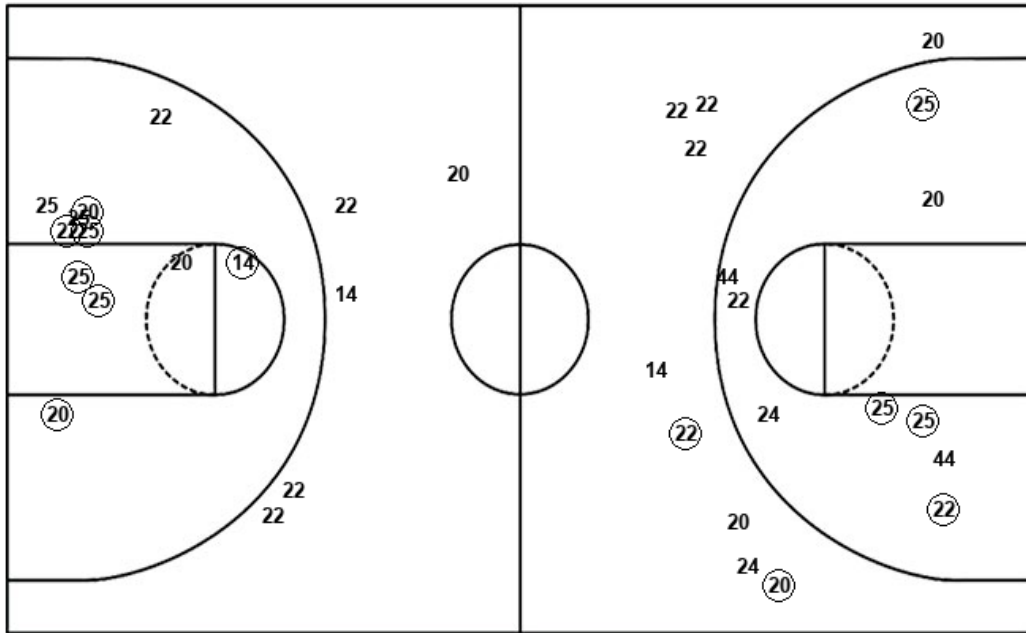

Official Shot Chart
(5) Indiana vs (2) Iowa
Iowa Team Shots

March 06, 2022 at Gainbridge Fieldhouse - Indianapolis, IN

BIG
BIG EAST
TOURNAMENT

Layups

Dunks

Layups

Dunks

IOW : Period 1	Made	Att	Pct
Layups	4	8	50.0
Dunks	0	0	0
2PT Field Goals	5	11	45.5
3PT Field Goals	2	6	33.3
Total Field Goals	7	17	41.2

IOW : Period 3	Made	Att	Pct
Layups	4	6	66.7
Dunks	0	0	0
2PT Field Goals	7	12	58.3
3PT Field Goals	0	3	00.0
Total Field Goals	7	15	46.7

IOW : Period 2	Made	Att	Pct
Layups	4	4	100.0
Dunks	0	0	0
2PT Field Goals	7	10	70.0
3PT Field Goals	0	4	00.0
Total Field Goals	7	14	50.0

IOW : Period 4	Made	Att	Pct
Layups	4	6	66.7
Dunks	0	0	0
2PT Field Goals	8	11	72.7
3PT Field Goals	0	1	00.0
Total Field Goals	8	12	66.7