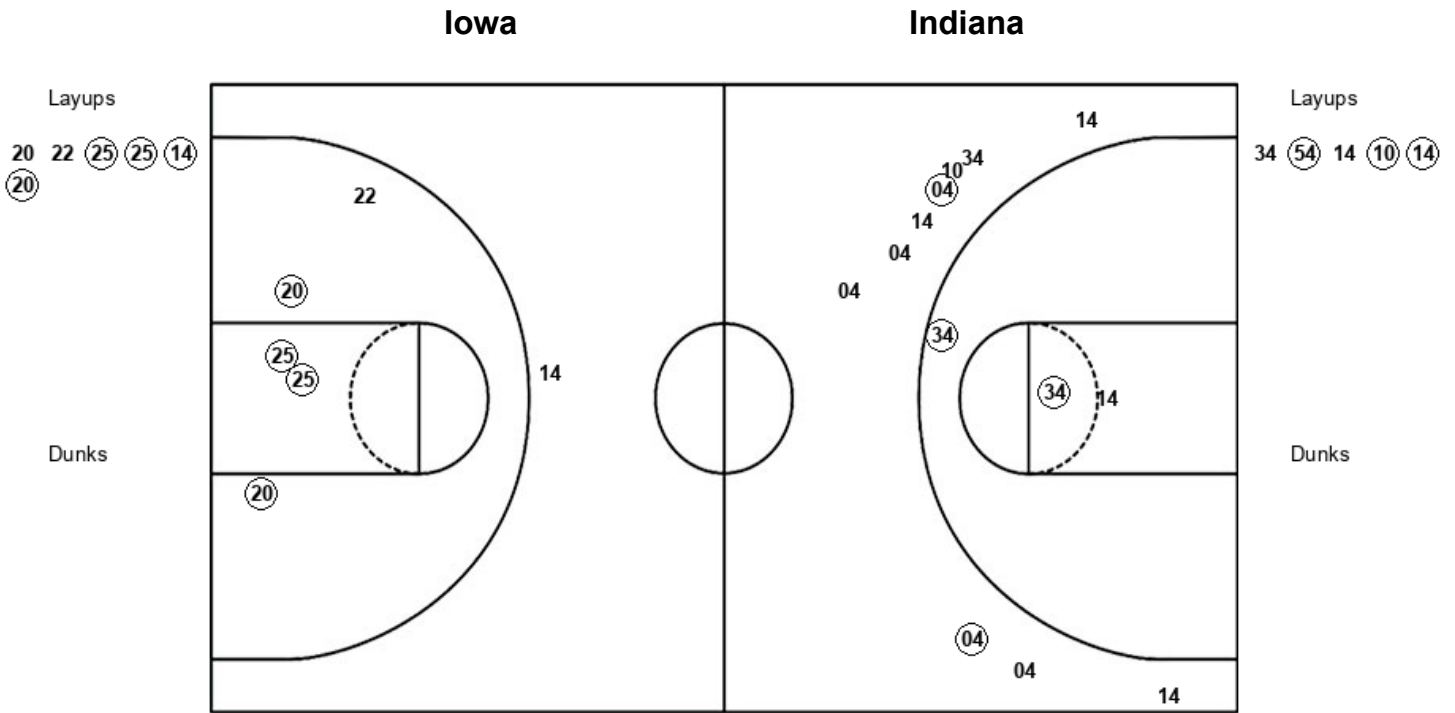

Official Shot Chart
(5) Indiana vs (2) Iowa
PERIOD 4 Shots

March 06, 2022 at Gainbridge Fieldhouse - Indianapolis, IN

IOW : Period 4	Made	Att	Pct
Layups	4	6	66.7
Dunks	0	0	0
2PT Field Goals	8	11	72.7
3PT Field Goals	0	1	00.0
Total Field Goals	8	12	66.7

IU : Period 4	Made	Att	Pct
Layups	3	5	60.0
Dunks	0	0	0
2PT Field Goals	5	8	62.5
3PT Field Goals	2	10	20.0
Total Field Goals	7	18	38.9