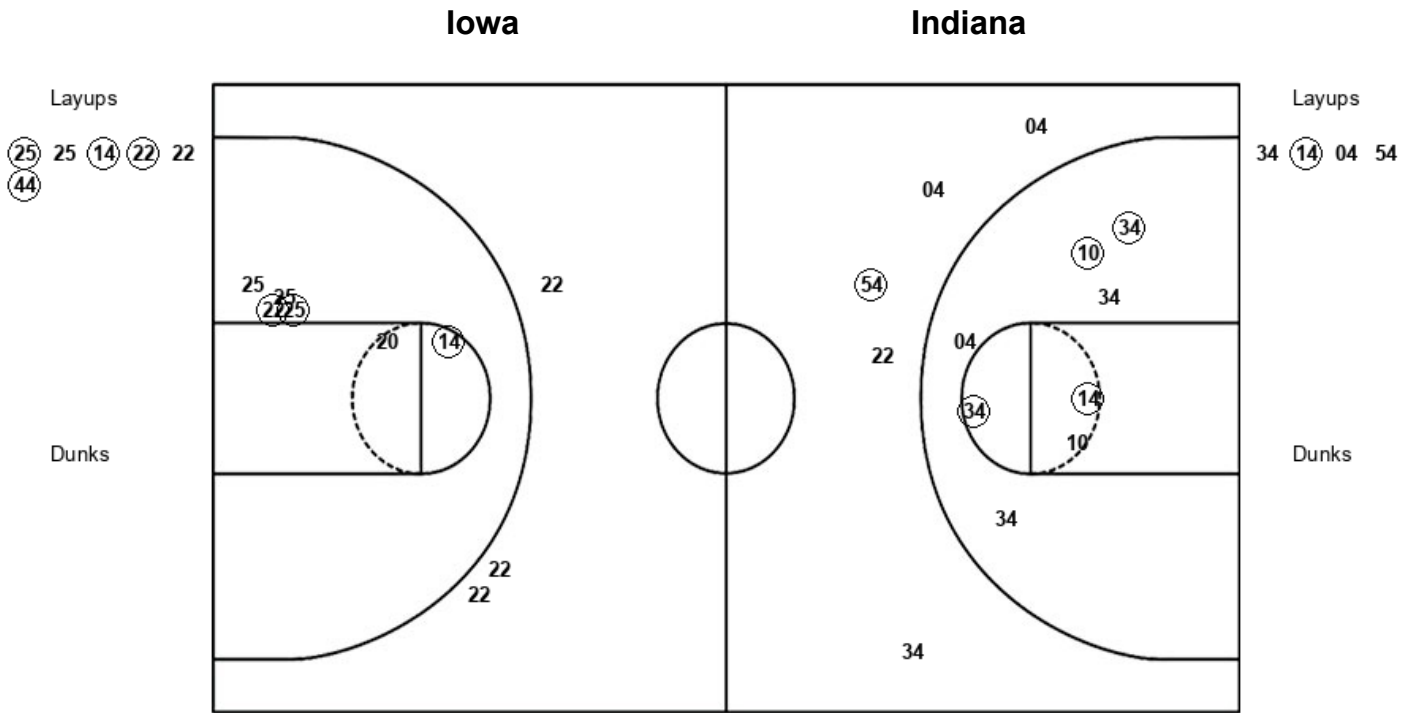

Official Shot Chart
(5) Indiana vs (2) Iowa
PERIOD 3 Shots

March 06, 2022 at Gainbridge Fieldhouse - Indianapolis, IN

IOW : Period 3	Made	Att	Pct
Layups	4	6	66.7
Dunks	0	0	0
2PT Field Goals	7	12	58.3
3PT Field Goals	0	3	00.0
Total Field Goals	7	15	46.7

IU : Period 3	Made	Att	Pct
Layups	1	4	25.0
Dunks	0	0	0
2PT Field Goals	5	12	41.7
3PT Field Goals	1	5	20.0
Total Field Goals	6	17	35.3