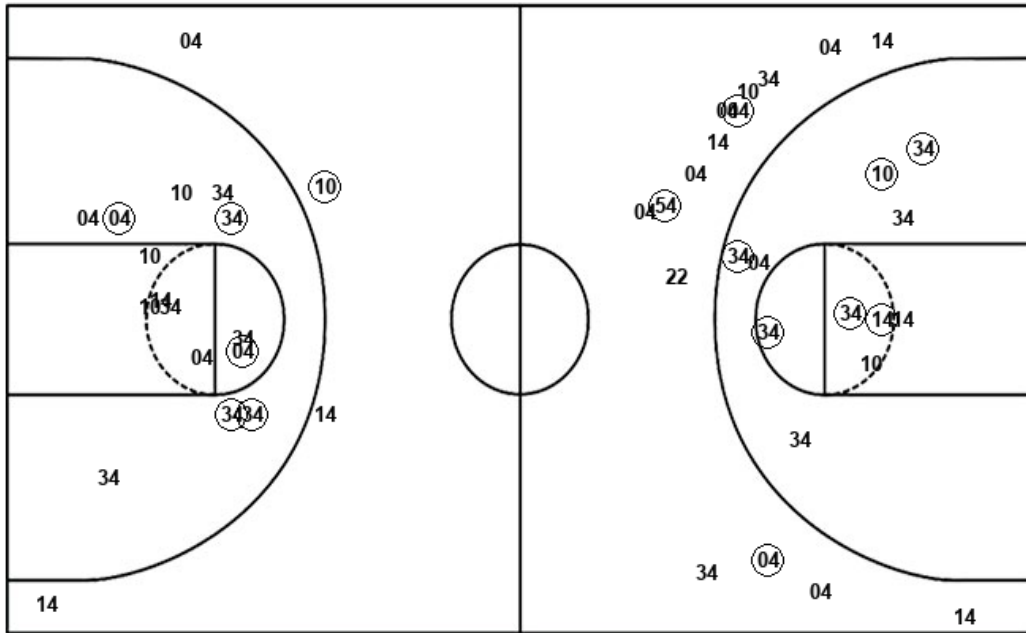

Official Shot Chart
 (5) Indiana vs (2) Iowa
 Indiana Team Shots

March 06, 2022 at Gainbridge Fieldhouse - Indianapolis, IN

BIG
 COLLEGE BASKETBALL
 TOURNAMENT

Layups

Dunks

Layups

Dunks

IU : Period 1	Made	Att	Pct
Layups	4	7	57.1
Dunks	0	0	0
2PT Field Goals	8	15	53.3
3PT Field Goals	0	2	00.0
Total Field Goals	8	17	47.1