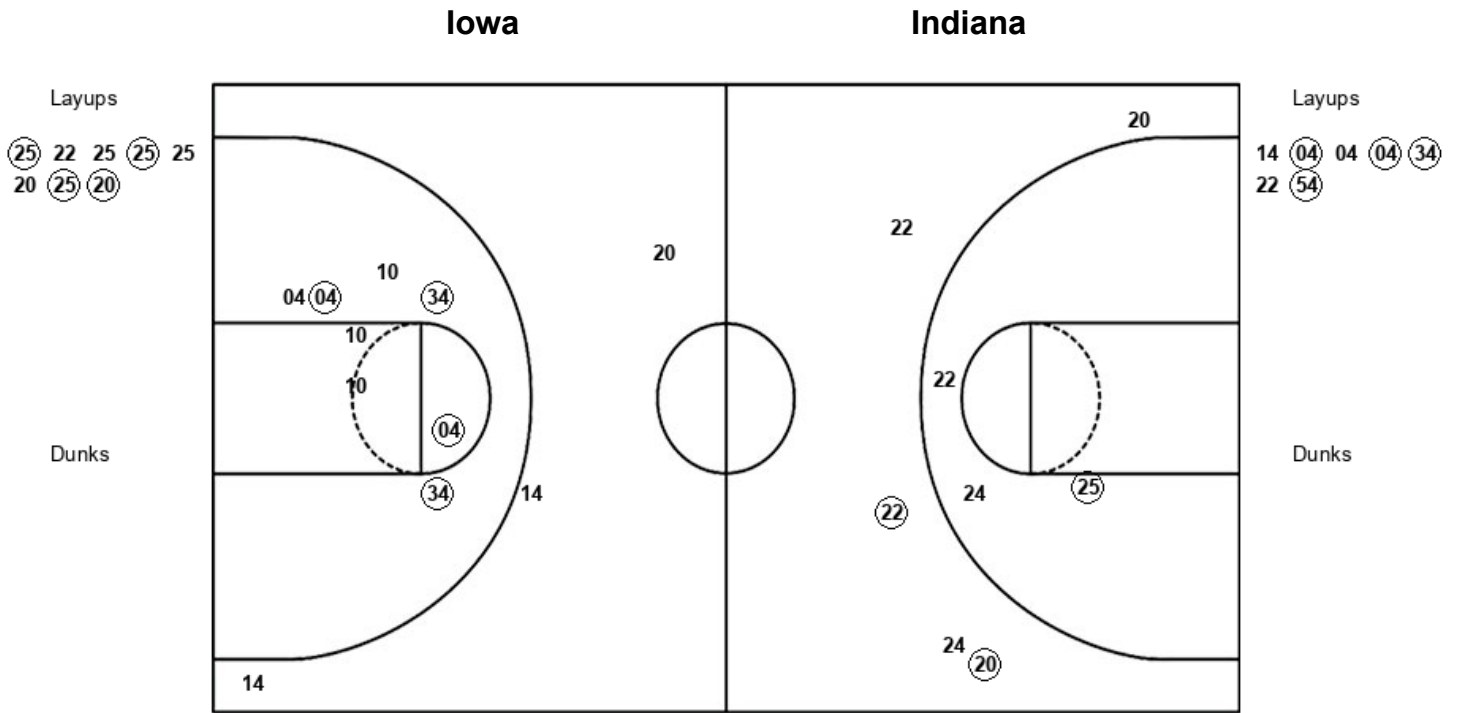

Official Shot Chart
(5) Indiana vs (2) Iowa
PERIOD 1 Shots

March 06, 2022 at Gainbridge Fieldhouse - Indianapolis, IN

IOW : Period 1	Made	Att	Pct
Layups	4	8	50.0
Dunks	0	0	0
2PT Field Goals	5	11	45.5
3PT Field Goals	2	6	33.3
Total Field Goals	7	17	41.2

IU : Period 1	Made	Att	Pct
Layups	4	7	57.1
Dunks	0	0	0
2PT Field Goals	8	15	53.3
3PT Field Goals	0	2	00.0
Total Field Goals	8	17	47.1