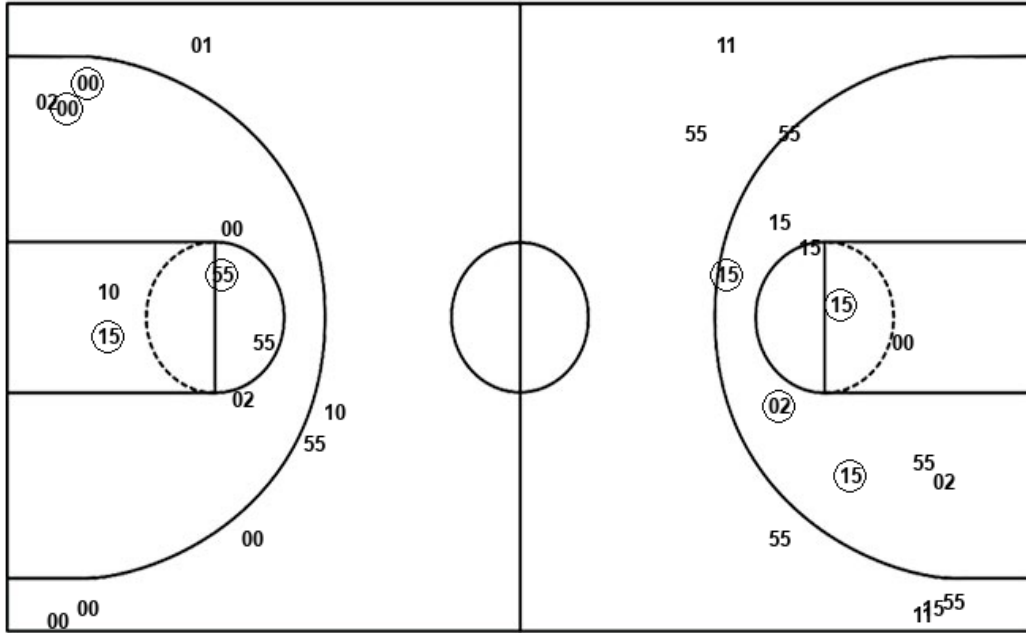

Official Shot Chart
(5) Indiana vs (4) Maryland
Maryland Team Shots
March 04, 2022 at Gainbridge Fieldhouse - Indianapolis, IN

Layups

Dunks

Layups

Dunks