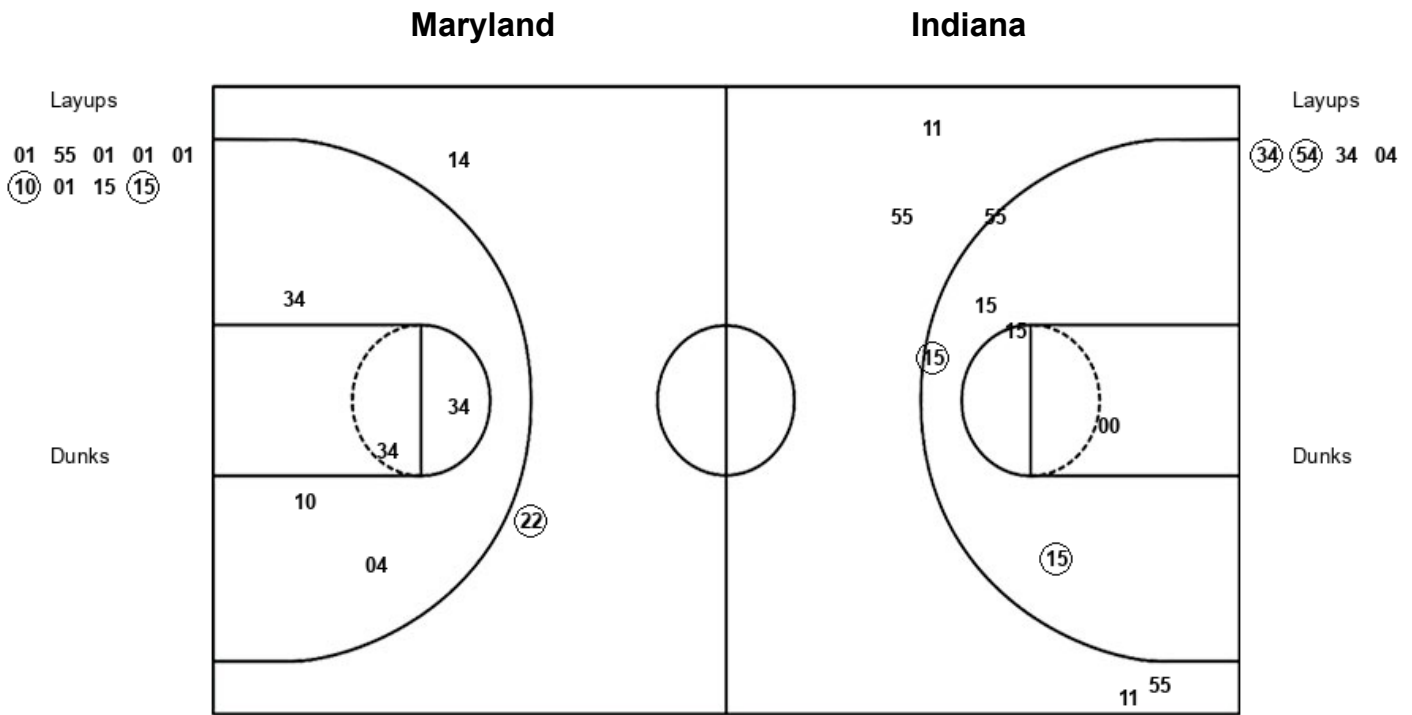

Official Shot Chart
(5) Indiana vs (4) Maryland
PERIOD 4 Shots
March 04, 2022 at Gainbridge Fieldhouse - Indianapolis, IN

MD : Period 4	Made	Att	Pct
Layups	2	9	22.2
Dunks	0	0	0
2PT Field Goals	4	15	26.7
3PT Field Goals	0	4	00.0
Total Field Goals	4	19	21.1

IU : Period 4	Made	Att	Pct
Layups	2	4	50.0
Dunks	0	0	0
2PT Field Goals	2	9	22.2
3PT Field Goals	1	2	50.0
Total Field Goals	3	11	27.3