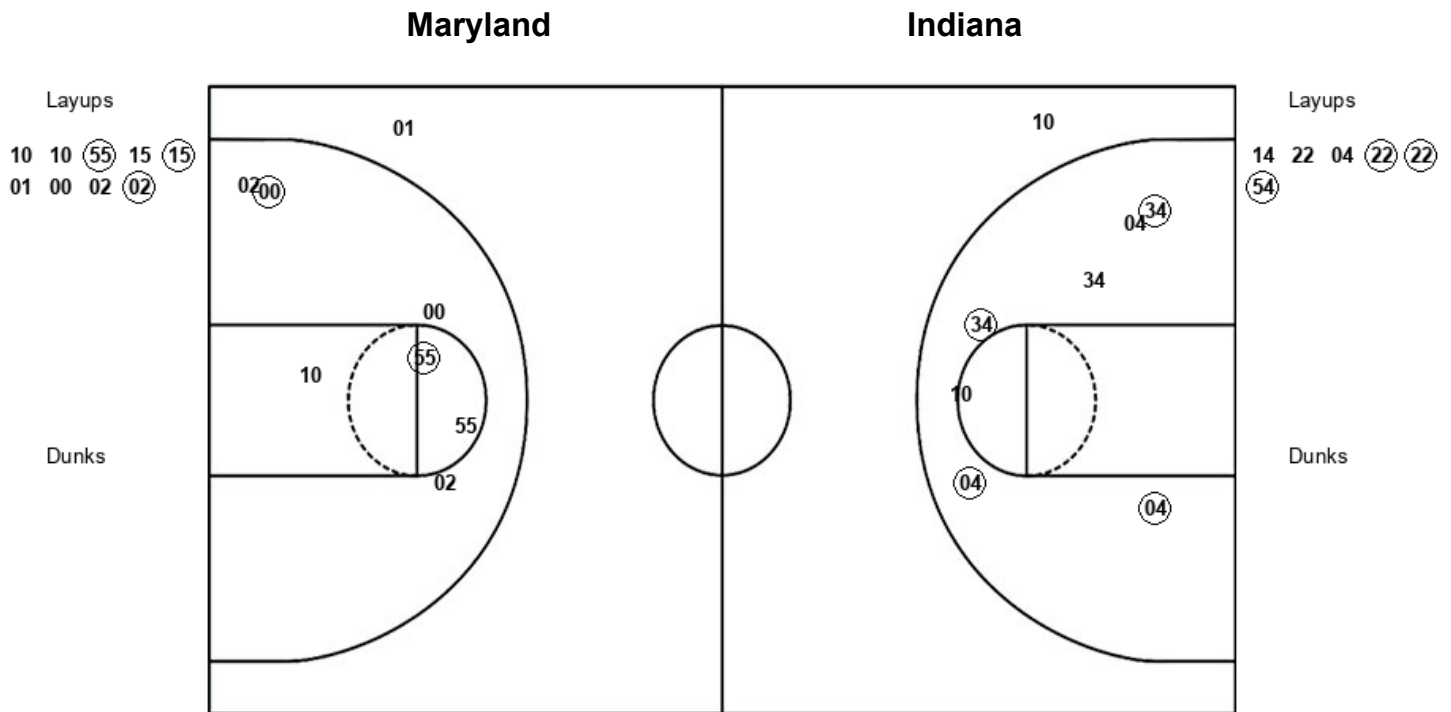

Official Shot Chart
(5) Indiana vs (4) Maryland
PERIOD 1 Shots
March 04, 2022 at Gainbridge Fieldhouse - Indianapolis, IN

MD : Period 1	Made	Att	Pct
Layups	3	9	33.3
Dunks	0	0	0
2PT Field Goals	5	16	31.3
3PT Field Goals	0	1	00.0
Total Field Goals	5	17	29.4

IU : Period 1	Made	Att	Pct
Layups	3	6	50.0
Dunks	0	0	0
2PT Field Goals	7	13	53.8
3PT Field Goals	0	1	00.0
Total Field Goals	7	14	50.0