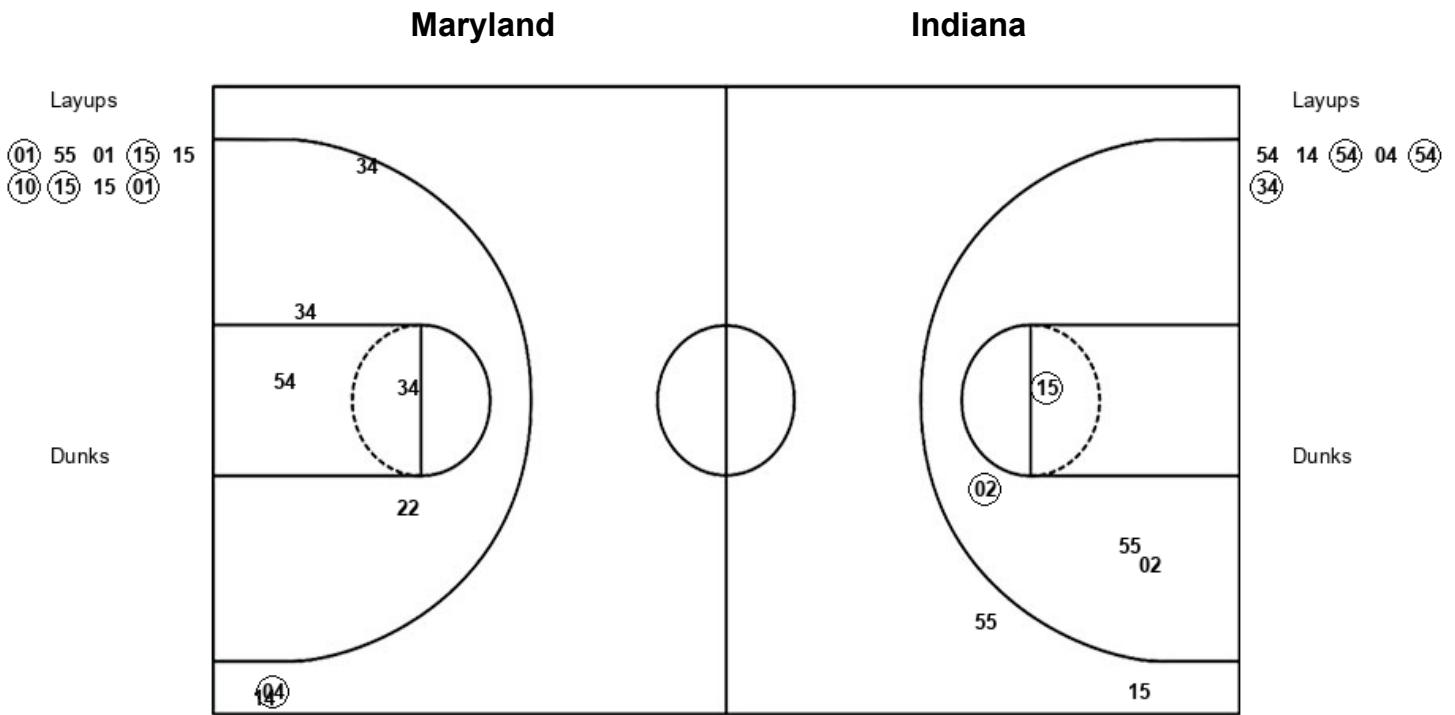

Official Shot Chart
(5) Indiana vs (4) Maryland
PERIOD 3 Shots
March 04, 2022 at Gainbridge Fieldhouse - Indianapolis, IN

MD : Period 3	Made	Att	Pct
Layups	5	9	55.6
Dunks	0	0	0
2PT Field Goals	7	13	53.8
3PT Field Goals	0	2	00.0
Total Field Goals	7	15	46.7

IU : Period 3	Made	Att	Pct
Layups	3	6	50.0
Dunks	0	0	0
2PT Field Goals	3	11	27.3
3PT Field Goals	1	2	50.0
Total Field Goals	4	13	30.8