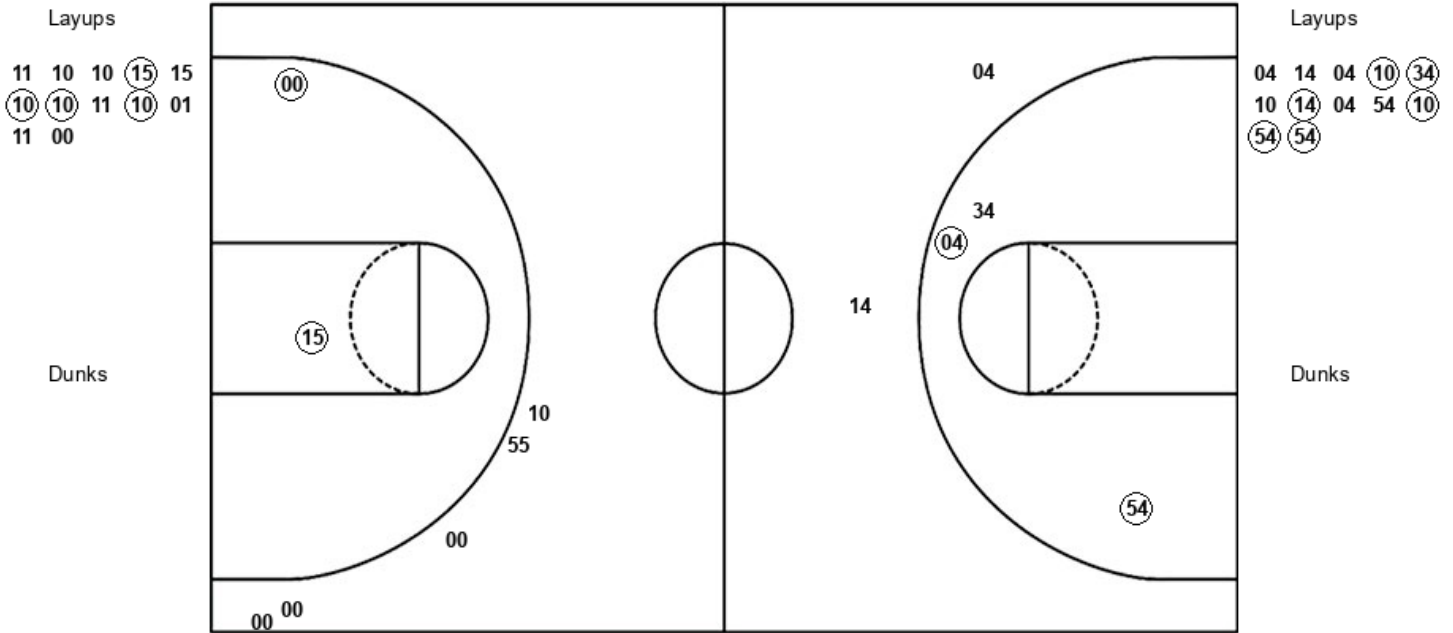

Official Shot Chart
(5) Indiana vs (4) Maryland
PERIOD 2 Shots

March 04, 2022 at Gainbridge Fieldhouse - Indianapolis, IN

Maryland

Indiana

MD : Period 2	Made	Att	Pct
Layups	4	12	33.3
Dunks	0	0	0
2PT Field Goals	6	14	42.9
3PT Field Goals	0	5	00.0
Total Field Goals	6	19	31.6

IU : Period 2	Made	Att	Pct
Layups	6	12	50.0
Dunks	0	0	0
2PT Field Goals	8	15	53.3
3PT Field Goals	0	2	00.0
Total Field Goals	8	17	47.1