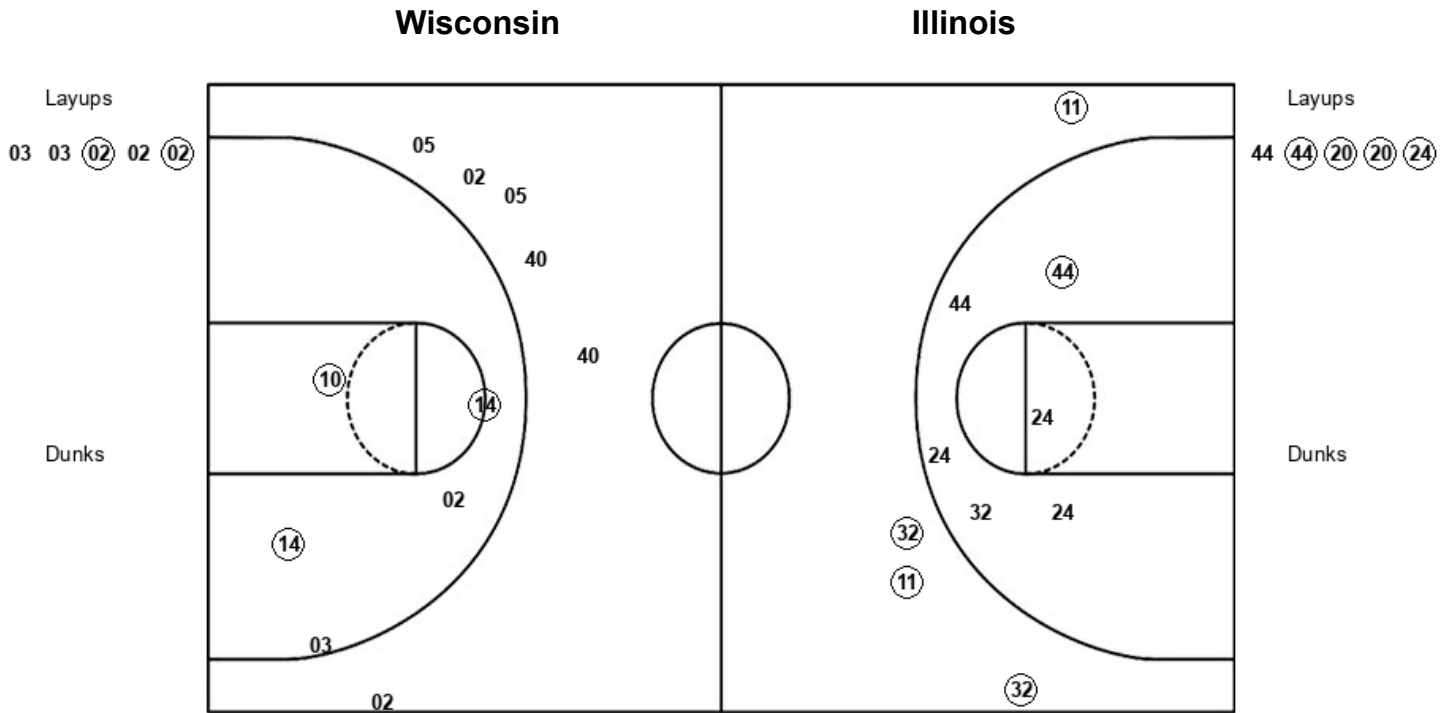

Official Shot Chart
(14) Illinois vs (11) Wisconsin
PERIOD 3 Shots
March 02, 2022 at Gainbridge Fieldhouse - Indianapolis, IN

WIS : Period 3	Made	Att	Pct
Layups	2	5	40.0
Dunks	0	0	0
2PT Field Goals	5	10	50.0
3PT Field Goals	0	6	00.0
Total Field Goals	5	16	31.3

ILL : Period 3	Made	Att	Pct
Layups	4	5	80.0
Dunks	0	0	0
2PT Field Goals	5	11	45.5
3PT Field Goals	4	4	100.0
Total Field Goals	9	15	60.0