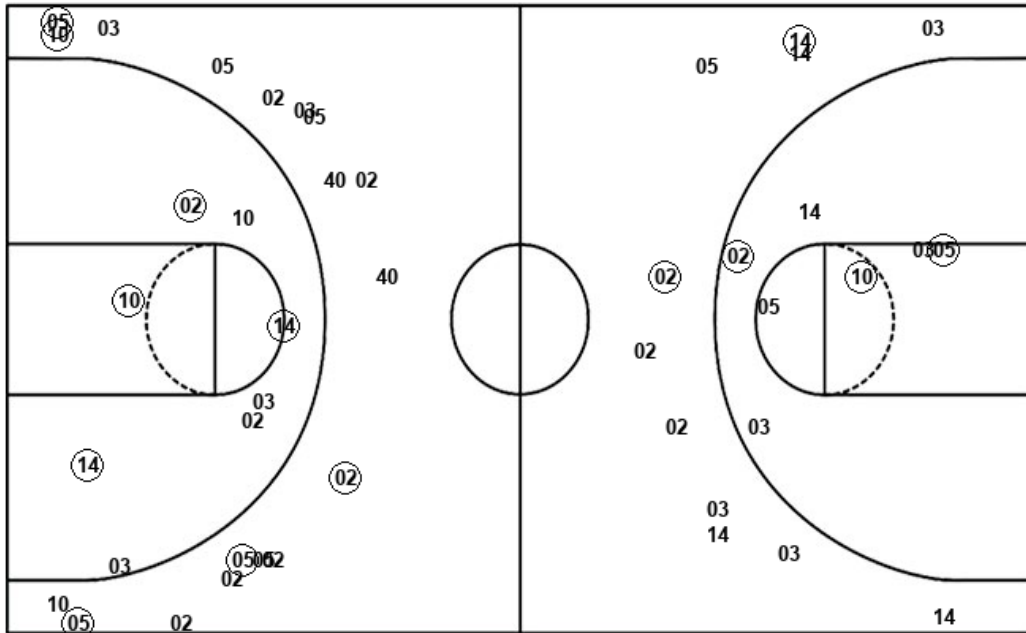

Official Shot Chart
(14) Illinois vs (11) Wisconsin
Wisconsin Team Shots
March 02, 2022 at Gainbridge Fieldhouse - Indianapolis, IN

Layups

Layups

Dunks

Dunks

WIS : Period 1	Made	Att	Pct
Layups	7	8	87.5
Dunks	0	0	0
2PT Field Goals	7	11	63.6
3PT Field Goals	1	5	20.0
Total Field Goals	8	16	50.0