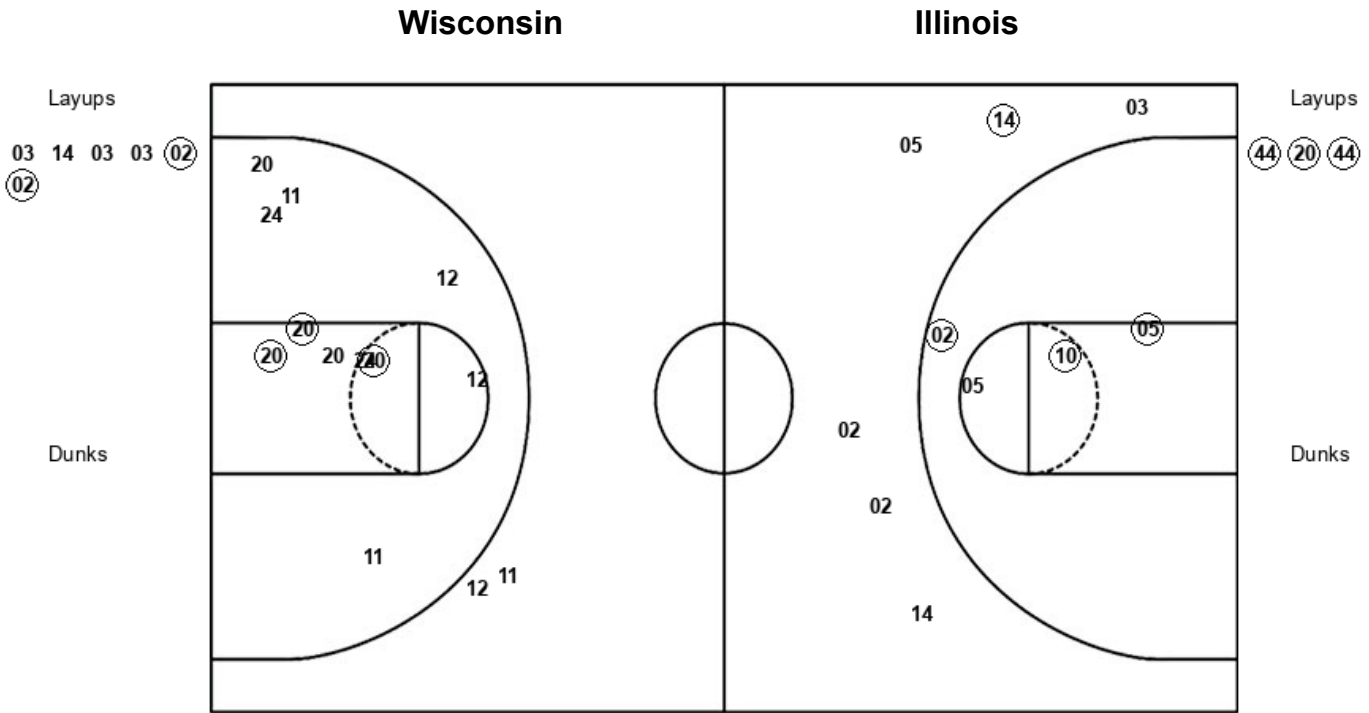

Official Shot Chart
(14) Illinois vs (11) Wisconsin
PERIOD 2 Shots
March 02, 2022 at Gainbridge Fieldhouse - Indianapolis, IN

WIS : Period 2	Made	Att	Pct
Layups	2	6	33.3
Dunks	0	0	0
2PT Field Goals	5	10	50.0
3PT Field Goals	1	6	16.7
Total Field Goals	6	16	37.5

ILL : Period 2	Made	Att	Pct
Layups	3	3	100.0
Dunks	0	0	0
2PT Field Goals	6	14	42.9
3PT Field Goals	0	2	00.0
Total Field Goals	6	16	37.5