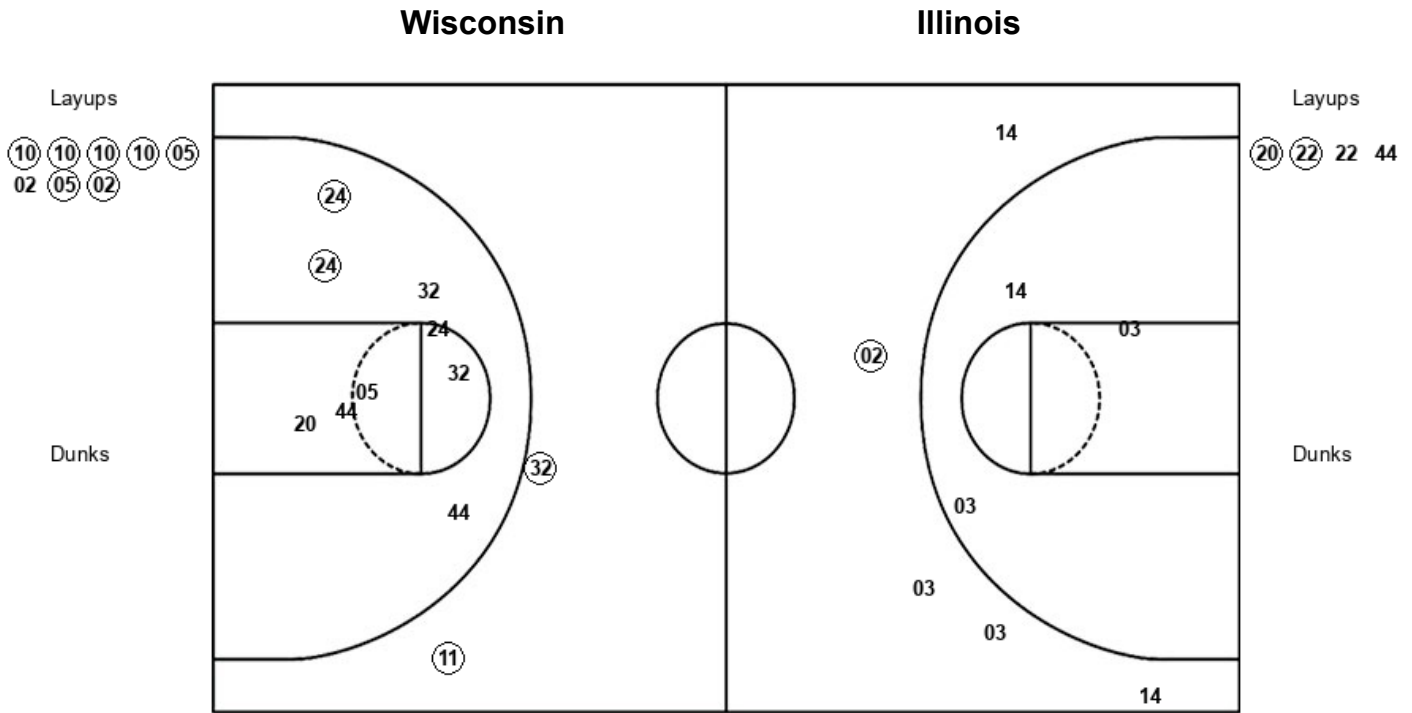

Official Shot Chart
(14) Illinois vs (11) Wisconsin
PERIOD 1 Shots
March 02, 2022 at Gainbridge Fieldhouse - Indianapolis, IN

WIS : Period 1	Made	Att	Pct
Layups	7	8	87.5
Dunks	0	0	0
2PT Field Goals	7	11	63.6
3PT Field Goals	1	5	20.0
Total Field Goals	8	16	50.0

ILL : Period 1	Made	Att	Pct
Layups	2	4	50.0
Dunks	0	0	0
2PT Field Goals	4	13	30.8
3PT Field Goals	2	2	100.0
Total Field Goals	6	15	40.0