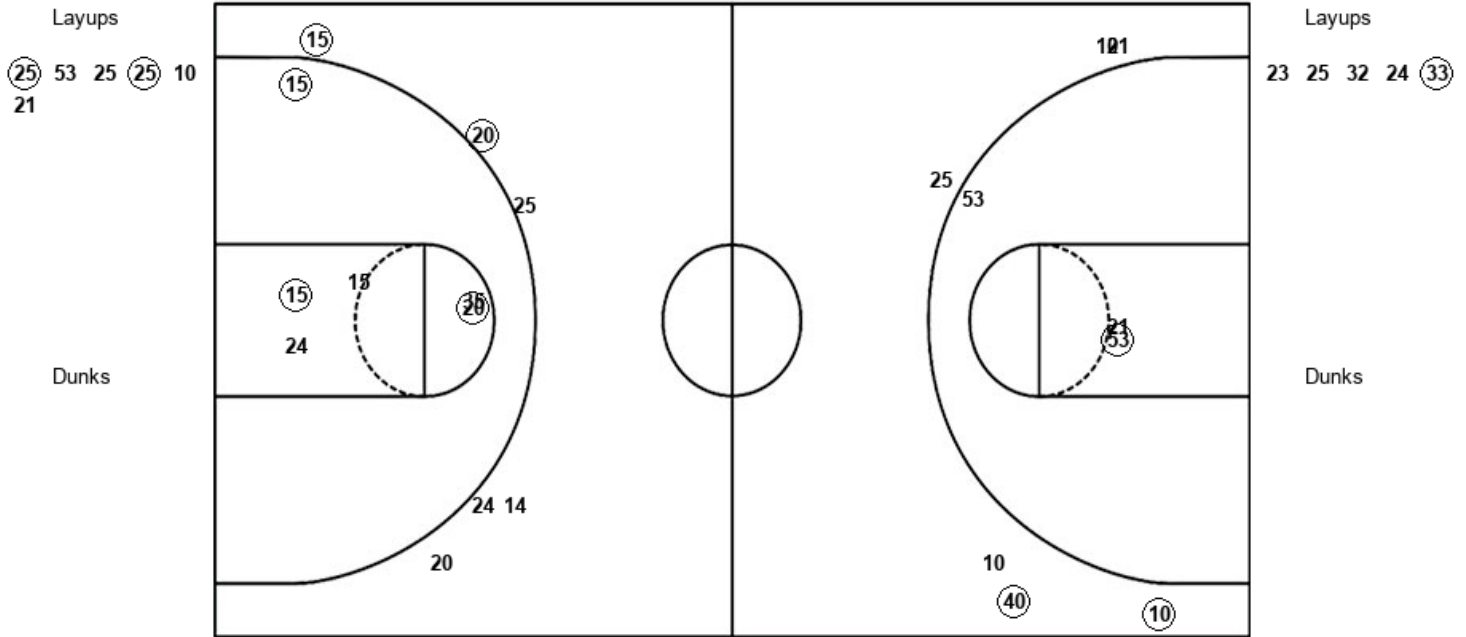

Official Shot Chart
Wis.-La Crosse vs Loras
PERIOD 2 Shots
March 06, 2020 at Neal Fieldhouse - Greencastle

Loras

Wis.-La Crosse

LOR : Period 2	Made	Att	Pct
Layups	2	6	33.3
Dunks	0	0	0
2PT Field Goals	3	9	33.3
3PT Field Goals	2	6	33.3
Total Field Goals	5	15	33.3

UWL : Period 2	Made	Att	Pct
Layups	1	5	20.0
Dunks	0	0	0
2PT Field Goals	3	10	30.0
3PT Field Goals	3	7	42.9
Total Field Goals	6	17	35.3