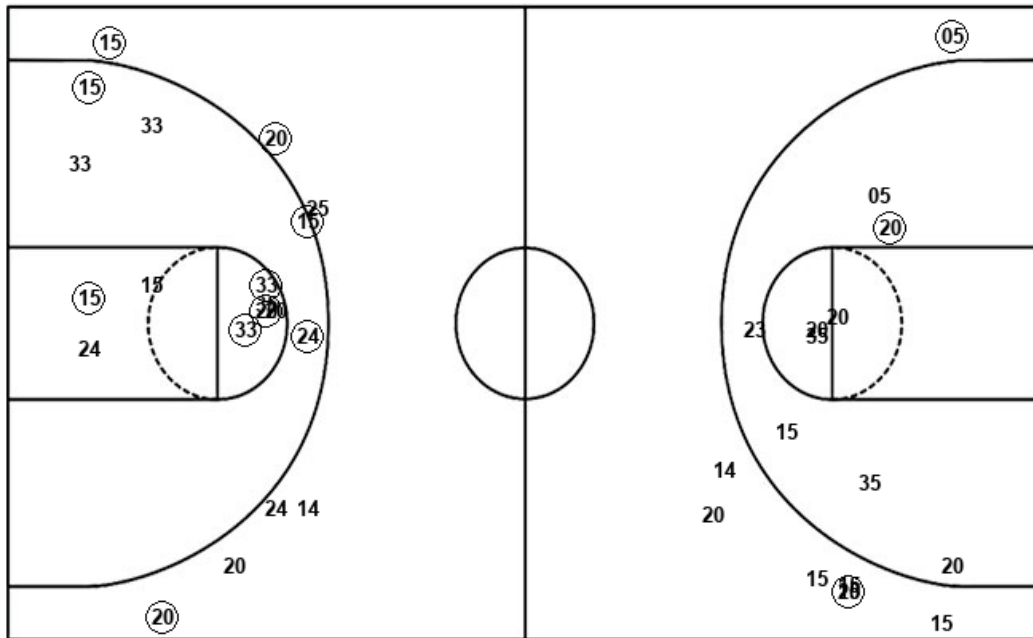

Official Shot Chart
Wis.-La Crosse vs Loras
Wis.-La Crosse Team Shots
March 06, 2020 at Neal Fieldhouse - Greencastle

Layups

Layups

(05) (05) 23 23 25
32 24 (33) 15 32
(25) 05 (33) (43)

Dunks

Dunks

UWL : Period 1	Made	Att	Pct
Layups	2	3	66.7
Dunks	0	0	0
2PT Field Goals	5	9	55.6
3PT Field Goals	2	2	100.0
Total Field Goals	7	11	63.6

UWL : Period 2	Made	Att	Pct
Layups	1	5	20.0
Dunks	0	0	0
2PT Field Goals	3	10	30.0
3PT Field Goals	3	7	42.9
Total Field Goals	6	17	35.3

UWL : Period 3	Made	Att	Pct
Layups	1	3	33.3
Dunks	0	0	0
2PT Field Goals	2	7	28.6
3PT Field Goals	1	5	20.0
Total Field Goals	3	12	25.0

UWL : Period 4	Made	Att	Pct
Layups	2	3	66.7
Dunks	0	0	0
2PT Field Goals	2	8	25.0
3PT Field Goals	1	3	33.3
Total Field Goals	3	11	27.3