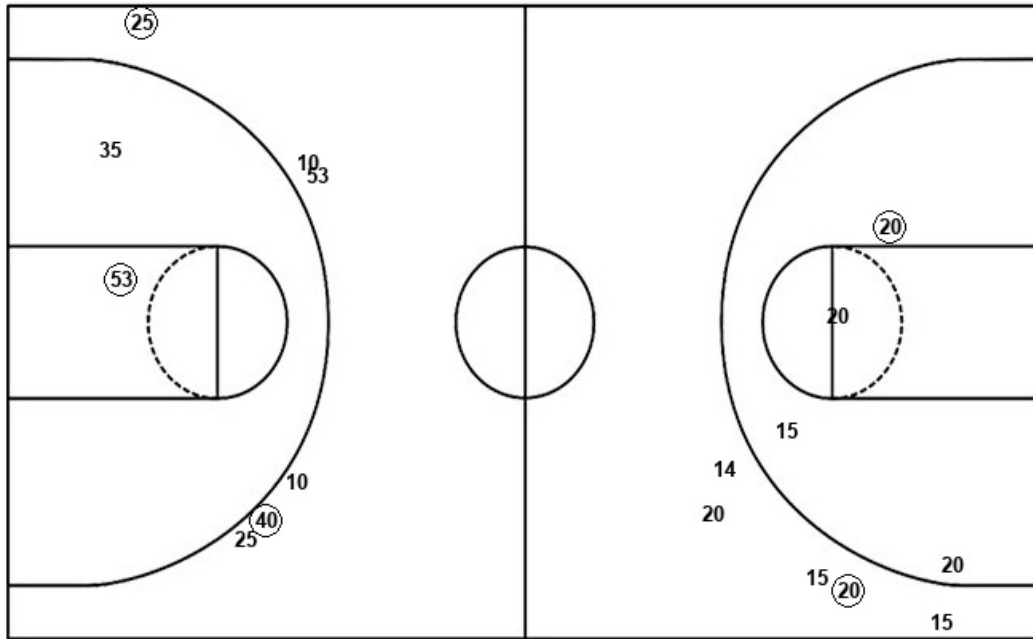

Loras

Wis.-La Crosse

Layups
53 (10) (53)

Layups
15 32 (25)

Dunks

Dunks

LOR : Period 3	Made	Att	Pct
Layups	2	3	66.7
Dunks	0	0	0
2PT Field Goals	3	5	60.0
3PT Field Goals	2	6	33.3
Total Field Goals	5	11	45.5

UWL : Period 3	Made	Att	Pct
Layups	1	3	33.3
Dunks	0	0	0
2PT Field Goals	2	7	28.6
3PT Field Goals	1	5	20.0
Total Field Goals	3	12	25.0