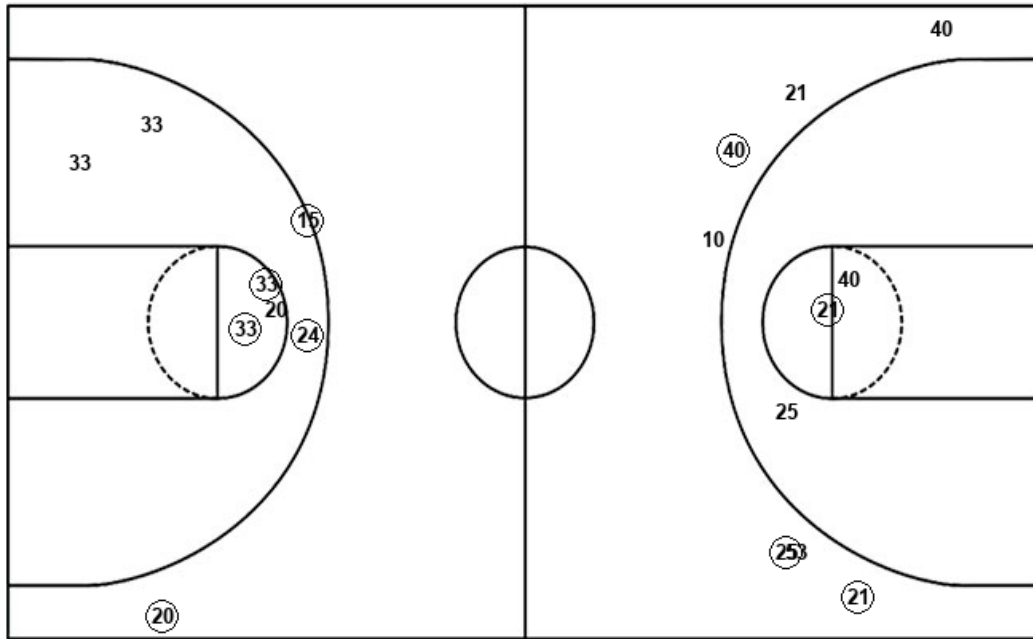

Official Shot Chart
Wis.-La Crosse vs Loras
PERIOD 1 Shots
March 06, 2020 at Neal Fieldhouse - Greencastle

Loras

Wis.-La Crosse

Layups
(25) (25) (21) (21)

Layups
(05) (05) 23

Dunks

Dunks

LOR : Period 1	Made	Att	Pct
Layups	4	4	100.0
Dunks	0	0	0
2PT Field Goals	5	7	71.4
3PT Field Goals	3	7	42.9
Total Field Goals	8	14	57.1

UWL : Period 1	Made	Att	Pct
Layups	2	3	66.7
Dunks	0	0	0
2PT Field Goals	5	9	55.6
3PT Field Goals	2	2	100.0
Total Field Goals	7	11	63.6