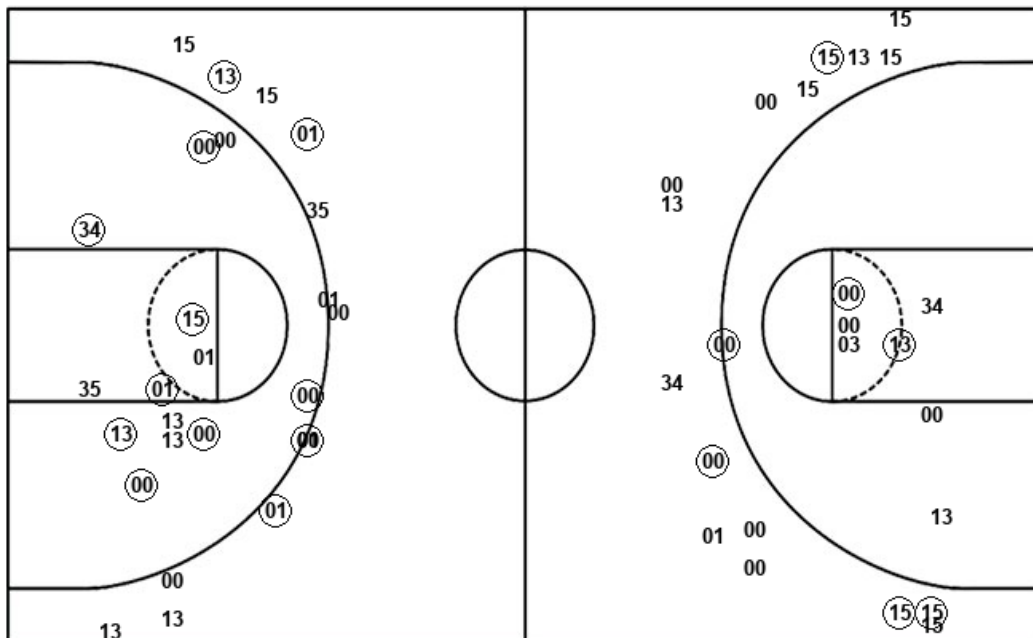

Official Shot Chart
Louisiana vs Georgia Southern
Louisiana Team Shots
March 09, 2020 at Hanner Fieldhouse - Statesboro, Ga.

Layups

Dunks

Layups

Dunks

(01) 34 (01) (13) (01)
(00) 03 03 (35) (35)
(34) (00) (01) (34) (34)
34 15 (34)

(34)

ULL : Period 1	Made	Att	Pct
Layups	7	10	70.0
Dunks	1	1	100.0
2PT Field Goals	14	22	63.6
3PT Field Goals	6	15	40.0
Total Field Goals	20	37	54.1

ULL : Period 2	Made	Att	Pct
Layups	6	8	75.0
Dunks	0	0	0
2PT Field Goals	9	16	56.3
3PT Field Goals	4	16	25.0
Total Field Goals	13	32	40.6