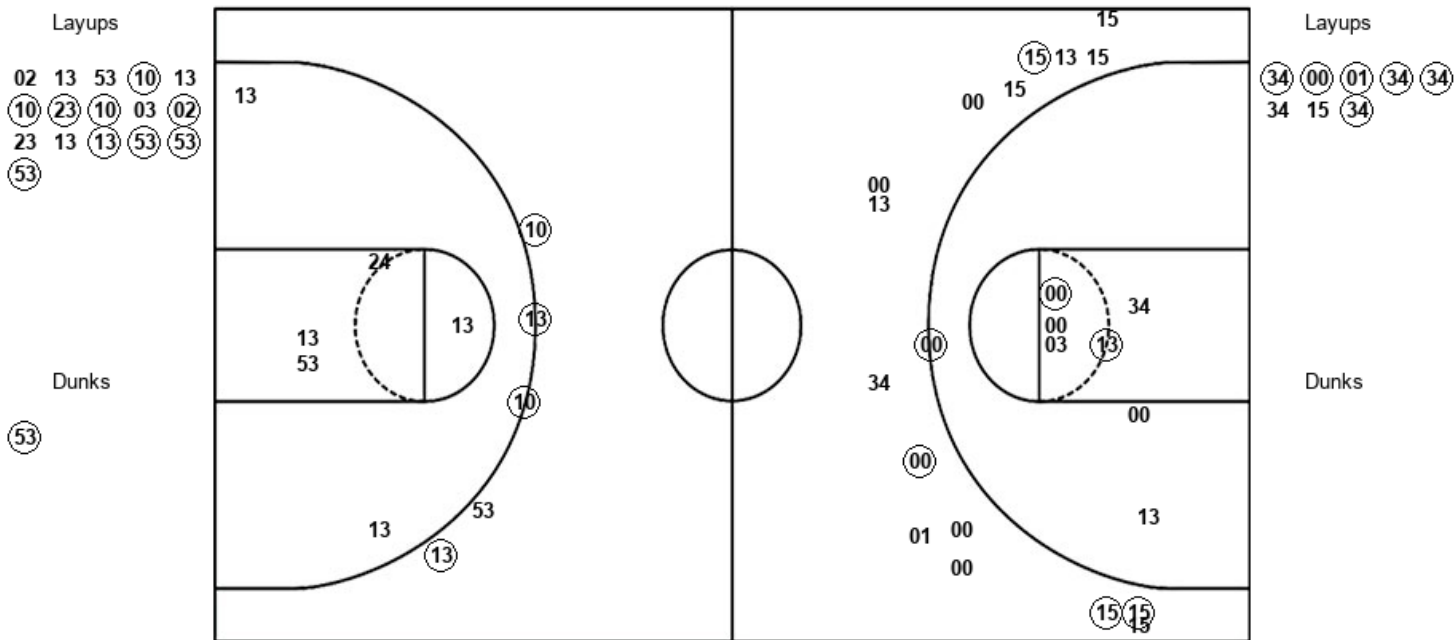

Official Shot Chart
Louisiana vs Georgia Southern
PERIOD 2 Shots
March 09, 2020 at Hanner Fieldhouse - Statesboro, Ga.

Georgia Southern

Louisiana

GAS : Period 2	Made	Att	Pct
Layups	9	16	56.3
Dunks	1	1	100.0
2PT Field Goals	10	23	43.5
3PT Field Goals	4	5	80.0
Total Field Goals	14	28	50.0

ULL : Period 2	Made	Att	Pct
Layups	6	8	75.0
Dunks	0	0	0
2PT Field Goals	9	16	56.3
3PT Field Goals	4	16	25.0
Total Field Goals	13	32	40.6