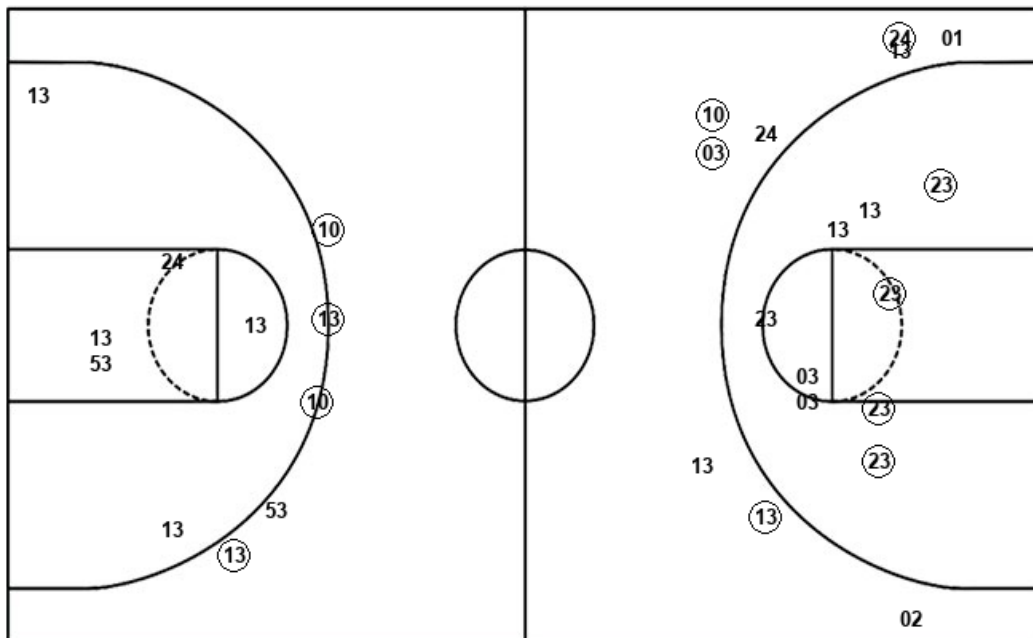

Official Shot Chart
Louisiana vs Georgia Southern
Georgia Southern Team Shots
March 09, 2020 at Hanner Fieldhouse - Statesboro, Ga.

Layups

Dunks

Layups

53 53 53 13 53
24 03 10 03 24
03 24 23 02 13
53 10 13 10 23
10 03 02 23 13
13 53 53 53

Dunks

03 53

GAS : Period 1	Made	Att	Pct
Layups	9	13	69.2
Dunks	1	1	100.0
2PT Field Goals	14	23	60.9
3PT Field Goals	4	9	44.4
Total Field Goals	18	32	56.3

GAS : Period 2	Made	Att	Pct
Layups	9	16	56.3
Dunks	1	1	100.0
2PT Field Goals	10	23	43.5
3PT Field Goals	4	5	80.0
Total Field Goals	14	28	50.0