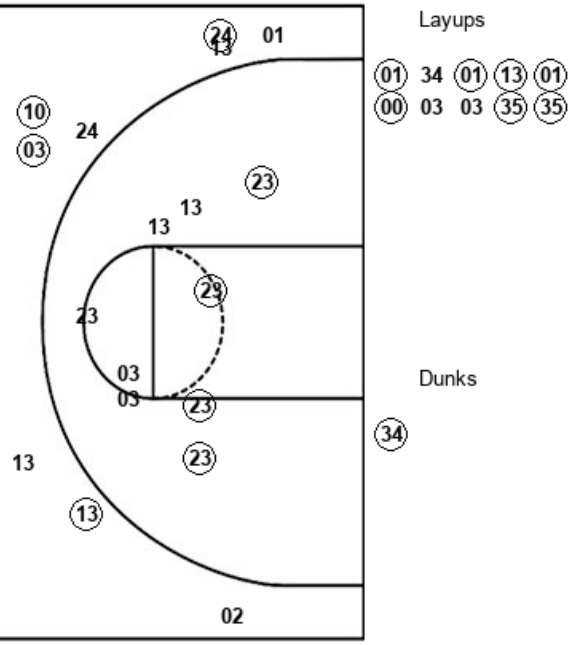

Official Shot Chart
Louisiana vs Georgia Southern
PERIOD 1 Shots
March 09, 2020 at Hanner Fieldhouse - Statesboro, Ga.

Georgia Southern

Louisiana

GAS : Period 1	Made	Att	Pct
Layups	9	13	69.2
Dunks	1	1	100.0
2PT Field Goals	14	23	60.9
3PT Field Goals	4	9	44.4
Total Field Goals	18	32	56.3

ULL : Period 1	Made	Att	Pct
Layups	7	10	70.0
Dunks	1	1	100.0
2PT Field Goals	14	22	63.6
3PT Field Goals	6	15	40.0
Total Field Goals	20	37	54.1