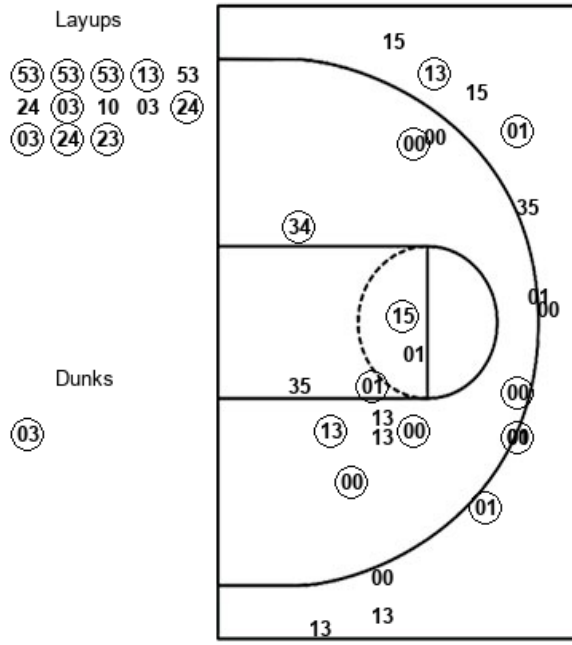

Official Shot Chart
Louisiana vs Georgia Southern
PERIOD 1 Shots
March 09, 2020 at Hanner Fieldhouse - Statesboro, Ga.

Georgia Southern

Louisiana

GAS : Period 1	Made	Att	Pct
Layups	9	13	69.2
Dunks	1	1	100.0
2PT Field Goals	14	23	60.9
3PT Field Goals	4	9	44.4
Total Field Goals	18	32	56.3

ULL : Period 1	Made	Att	Pct
Layups	7	10	70.0
Dunks	1	1	100.0
2PT Field Goals	14	22	63.6
3PT Field Goals	6	15	40.0
Total Field Goals	20	37	54.1