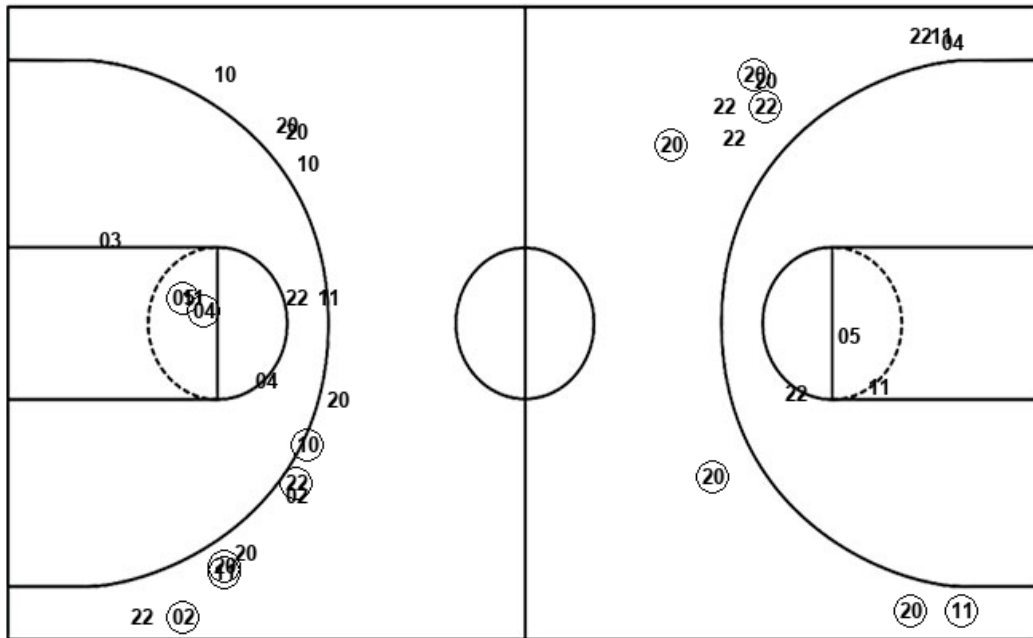

Official Shot Chart
#9 Air Force vs #1 San Diego State
#1 San Diego State Team Shots
March 05, 2020 at Thomas amp; Mack Center - Las Vegas

Layups

Layups

Dunks

Dunks

SDS : Period 1	Made	Att	Pct
Layups	7	9	77.8
Dunks	0	0	0
2PT Field Goals	9	15	60.0
3PT Field Goals	5	14	35.7
Total Field Goals	14	29	48.3

SDS : Period 2	Made	Att	Pct
Layups	4	6	66.7
Dunks	2	2	100.0
2PT Field Goals	6	11	54.5
3PT Field Goals	6	12	50.0
Total Field Goals	12	23	52.2