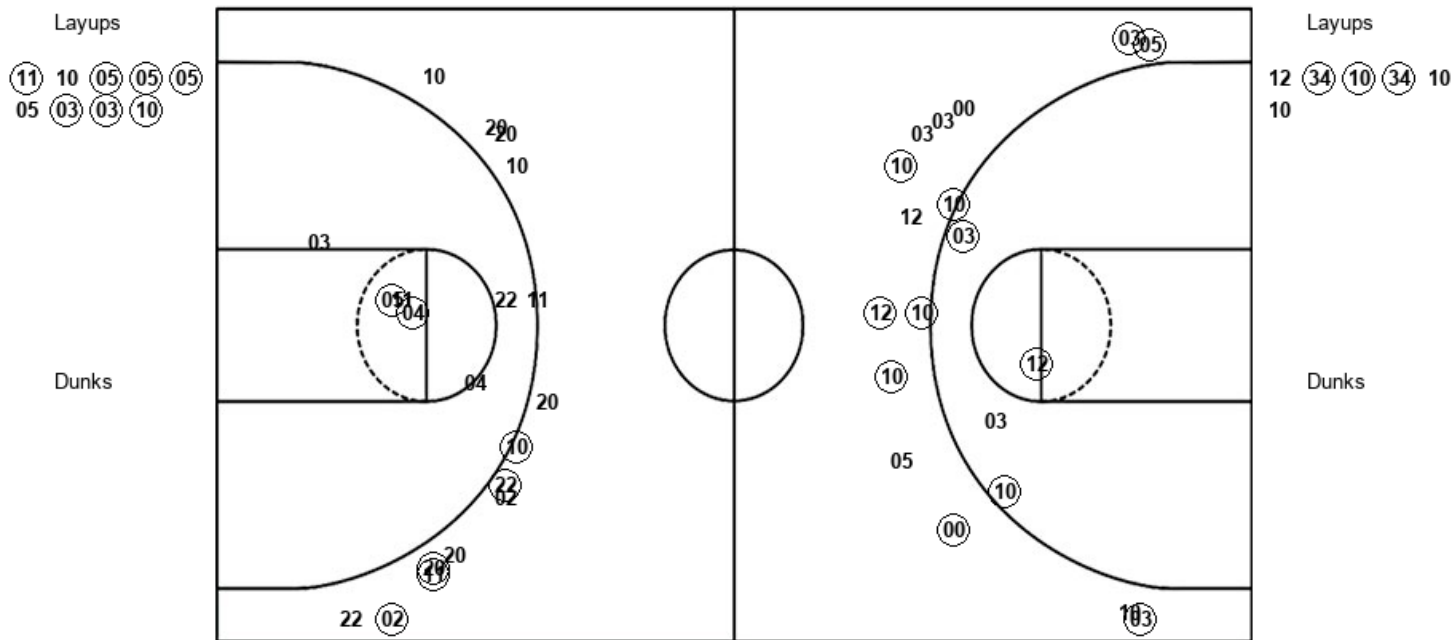

Official Shot Chart
#9 Air Force vs #1 San Diego State
PERIOD 1 Shots
March 05, 2020 at Thomas amp; Mack Center - Las Vegas

#1 San Diego State

#9 Air Force

SDS : Period 1	Made	Att	Pct
Layups	7	9	77.8
Dunks	0	0	0
2PT Field Goals	9	15	60.0
3PT Field Goals	5	14	35.7
Total Field Goals	14	29	48.3

AFA : Period 1	Made	Att	Pct
Layups	3	6	50.0
Dunks	0	0	0
2PT Field Goals	8	12	66.7
3PT Field Goals	7	13	53.8
Total Field Goals	15	25	60.0