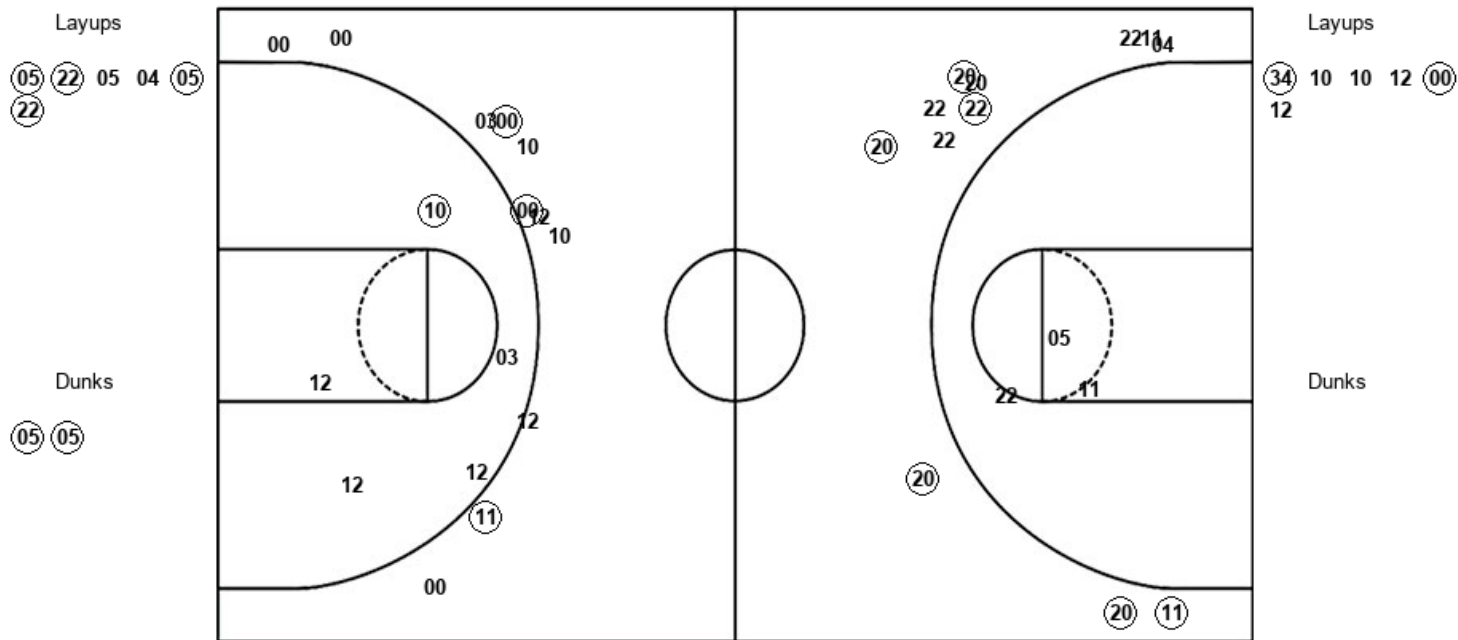

Official Shot Chart
#9 Air Force vs #1 San Diego State
PERIOD 2 Shots
March 05, 2020 at Thomas amp; Mack Center - Las Vegas

#1 San Diego State

#9 Air Force

SDS : Period 2	Made	Att	Pct
Layups	4	6	66.7
Dunks	2	2	100.0
2PT Field Goals	6	11	54.5
3PT Field Goals	6	12	50.0
Total Field Goals	12	23	52.2

AFA : Period 2	Made	Att	Pct
Layups	2	6	33.3
Dunks	0	0	0
2PT Field Goals	3	11	27.3
3PT Field Goals	3	11	27.3
Total Field Goals	6	22	27.3