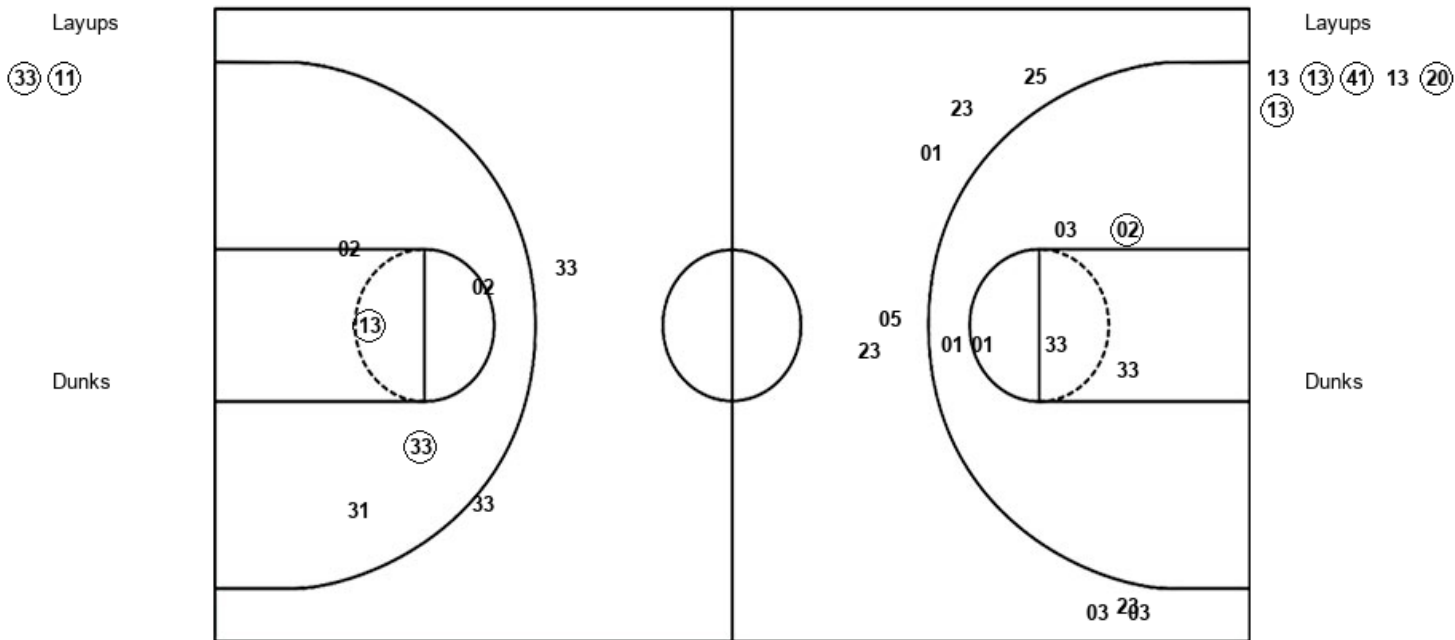

Official Shot Chart
Georgia Tech vs NC State
PERIOD 1 Shots
March 06, 2020 at Greensboro Coliseum - Greensboro, NC

NC State

Georgia Tech

NCS : Period 1	Made	Att	Pct
Layups	2	2	100.0
Dunks	0	0	0
2PT Field Goals	3	8	37.5
3PT Field Goals	0	8	00.0
Total Field Goals	3	16	18.8

GT. : Period 1	Made	Att	Pct
Layups	4	6	66.7
Dunks	0	0	0
2PT Field Goals	6	11	54.5
3PT Field Goals	0	2	00.0
Total Field Goals	6	13	46.2