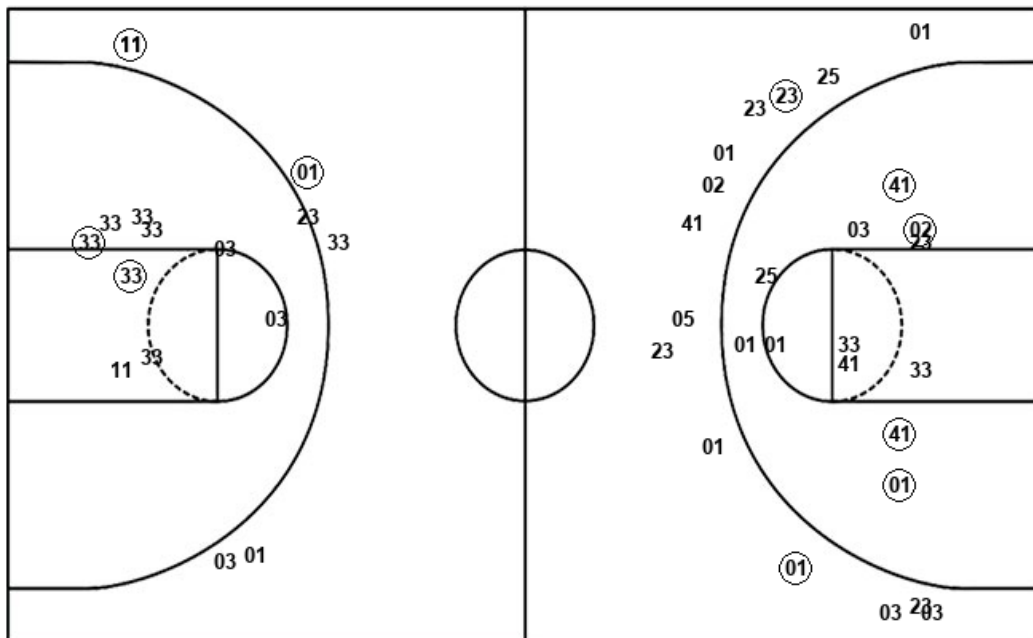

Official Shot Chart
Georgia Tech vs NC State
NC State Team Shots
March 06, 2020 at Greensboro Coliseum - Greensboro, NC

Layups

Layups

(33) (11) (02) (01) (25)
(33) (33) (11) (33) 23
25 (01) (03) (33) (03)
01

Dunks

Dunks

NCS : Period 1	Made	Att	Pct
Layups	2	2	100.0
Dunks	0	0	0
2PT Field Goals	3	8	37.5
3PT Field Goals	0	8	00.0
Total Field Goals	3	16	18.8

NCS : Period 2	Made	Att	Pct
Layups	1	2	50.0
Dunks	0	0	0
2PT Field Goals	4	8	50.0
3PT Field Goals	2	6	33.3
Total Field Goals	6	14	42.9

NCS : Period 3	Made	Att	Pct
Layups	5	5	100.0
Dunks	0	0	0
2PT Field Goals	6	10	60.0
3PT Field Goals	1	3	33.3
Total Field Goals	7	13	53.8

NCS : Period 4	Made	Att	Pct
Layups	4	7	57.1
Dunks	0	0	0
2PT Field Goals	5	11	45.5
3PT Field Goals	1	4	25.0
Total Field Goals	6	15	40.0