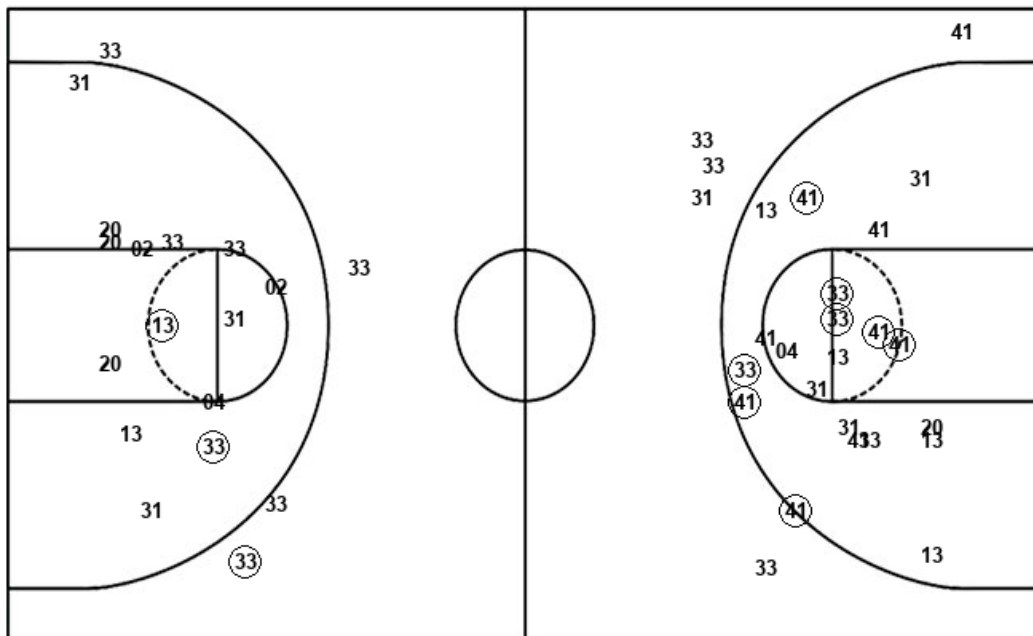

Official Shot Chart
Georgia Tech vs NC State
Georgia Tech Team Shots
March 06, 2020 at Greensboro Coliseum - Greensboro, NC

Layups

Layups

Dunks

Dunks

GT. : Period 1	Made	Att	Pct
Layups	4	6	66.7
Dunks	0	0	0
2PT Field Goals	6	11	54.5
3PT Field Goals	0	2	00.0
Total Field Goals	6	13	46.2

GT. : Period 2	Made	Att	Pct
Layups	1	2	50.0
Dunks	0	0	0
2PT Field Goals	1	11	09.1
3PT Field Goals	1	2	50.0
Total Field Goals	2	13	15.4

GT. : Period 3	Made	Att	Pct
Layups	1	1	100.0
Dunks	0	0	0
2PT Field Goals	7	17	41.2
3PT Field Goals	0	1	00.0
Total Field Goals	7	18	38.9

GT. : Period 4	Made	Att	Pct
Layups	3	4	75.0
Dunks	0	0	0
2PT Field Goals	5	9	55.6
3PT Field Goals	0	4	00.0
Total Field Goals	5	13	38.5