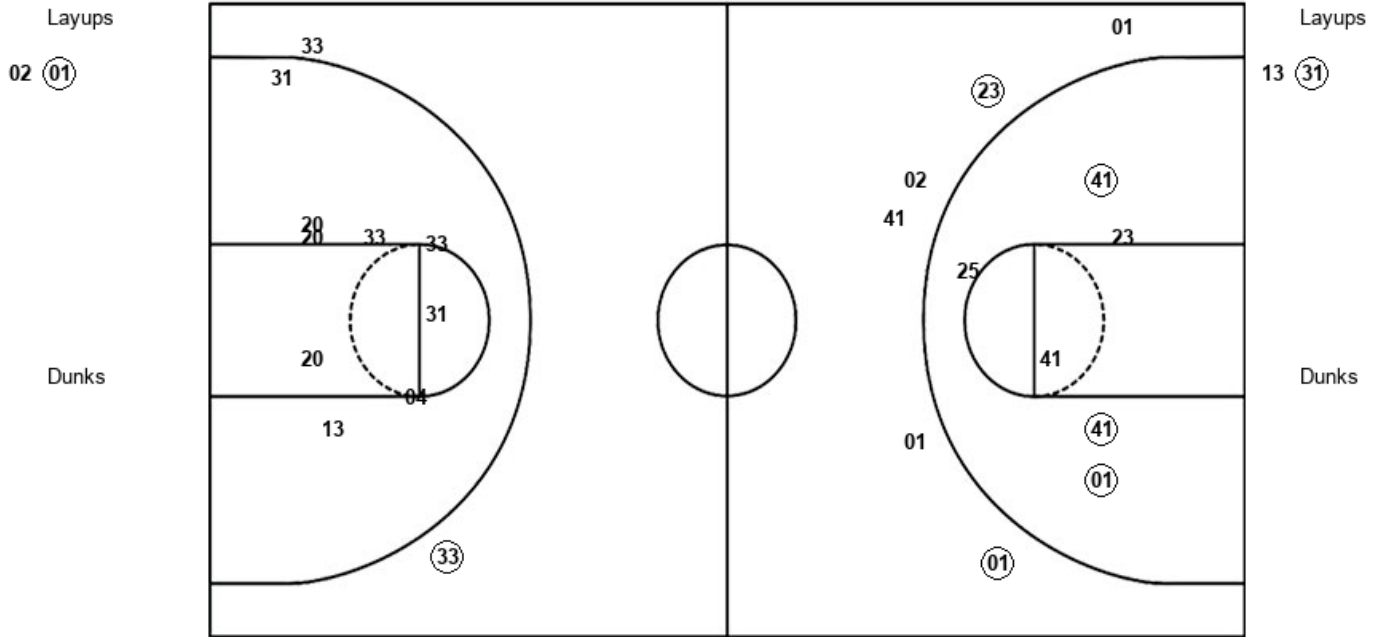

Official Shot Chart
Georgia Tech vs NC State
PERIOD 2 Shots
March 06, 2020 at Greensboro Coliseum - Greensboro, NC

NC State

Georgia Tech

NCS : Period 2	Made	Att	Pct
Layups	1	2	50.0
Dunks	0	0	0
2PT Field Goals	4	8	50.0
3PT Field Goals	2	6	33.3
Total Field Goals	6	14	42.9

GT. : Period 2	Made	Att	Pct
Layups	1	2	50.0
Dunks	0	0	0
2PT Field Goals	1	11	09.1
3PT Field Goals	1	2	50.0
Total Field Goals	2	13	15.4