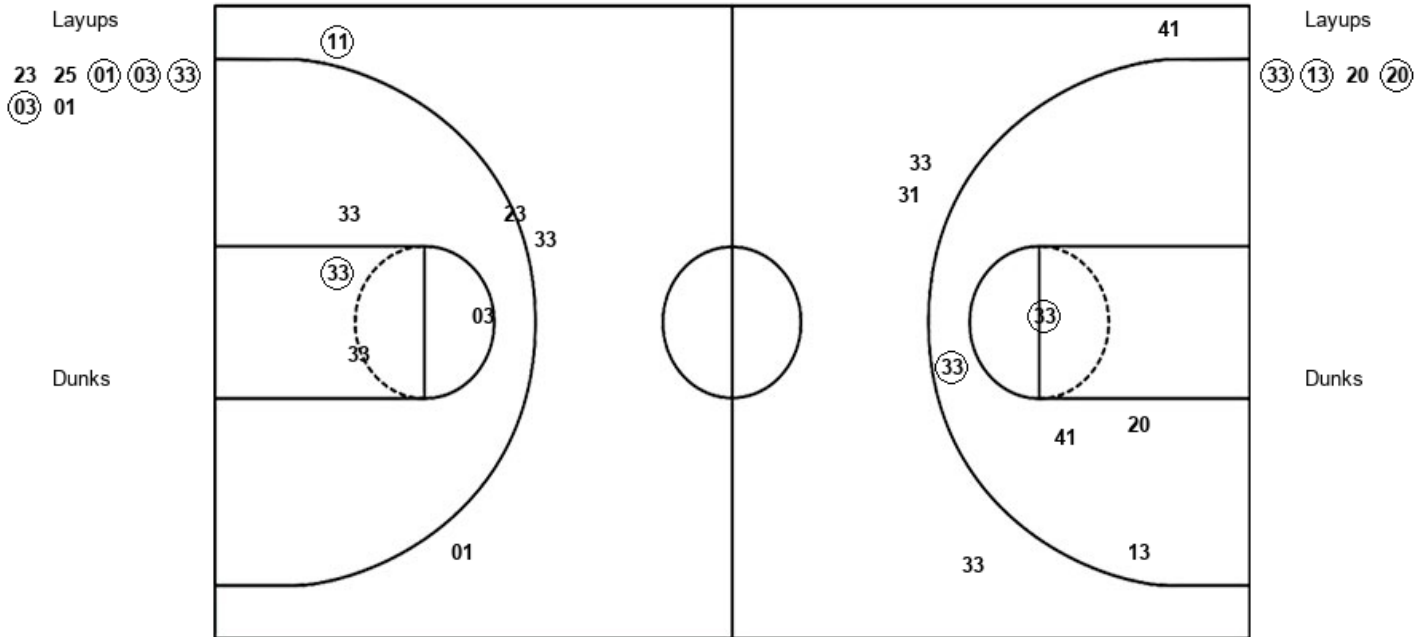

Official Shot Chart
Georgia Tech vs NC State
PERIOD 4 Shots
March 06, 2020 at Greensboro Coliseum - Greensboro, NC

NC State

Georgia Tech

NCS : Period 4	Made	Att	Pct
Layups	4	7	57.1
Dunks	0	0	0
2PT Field Goals	5	11	45.5
3PT Field Goals	1	4	25.0
Total Field Goals	6	15	40.0

GT. : Period 4	Made	Att	Pct
Layups	3	4	75.0
Dunks	0	0	0
2PT Field Goals	5	9	55.6
3PT Field Goals	0	4	00.0
Total Field Goals	5	13	38.5