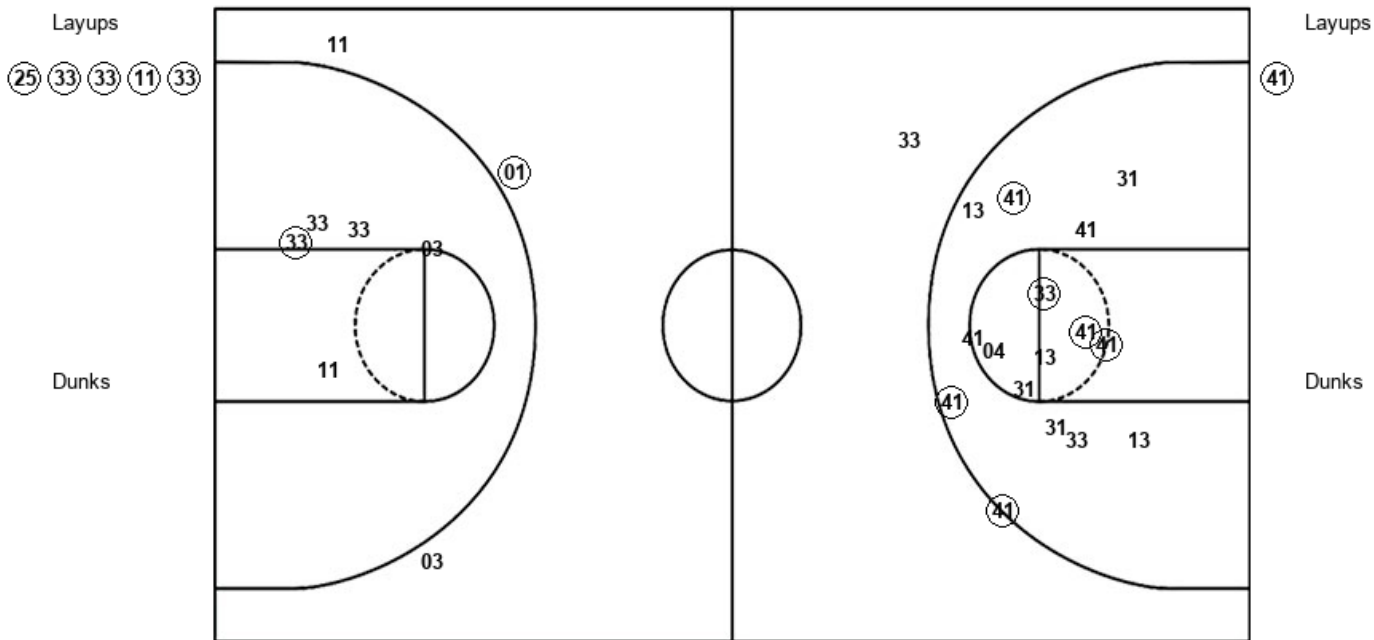

Official Shot Chart
Georgia Tech vs NC State
PERIOD 3 Shots
March 06, 2020 at Greensboro Coliseum - Greensboro, NC

NC State

Georgia Tech

NCS : Period 3	Made	Att	Pct
Layups	5	5	100.0
Dunks	0	0	0
2PT Field Goals	6	10	60.0
3PT Field Goals	1	3	33.3
Total Field Goals	7	13	53.8

GT. : Period 3	Made	Att	Pct
Layups	1	1	100.0
Dunks	0	0	0
2PT Field Goals	7	17	41.2
3PT Field Goals	0	1	00.0
Total Field Goals	7	18	38.9