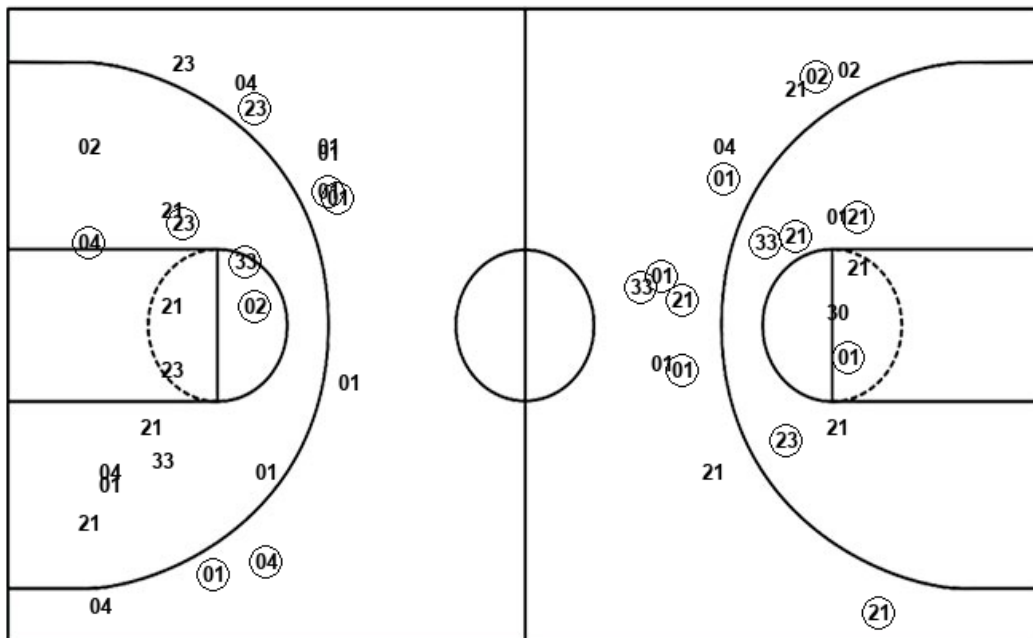

Official Shot Chart
Syracuse vs Louisville
Louisville Team Shots
March 06, 2020 at Greensboro Coliseum - Greensboro, NC

Layups

Layups

(33) 04 (23) 33 (01)
22 23 01 04 23
01 (22) 04 21 (30)
(22) 12

Dunks

Dunks

LVL : Period 1	Made	Att	Pct
Layups	2	4	50.0
Dunks	0	0	0
2PT Field Goals	4	12	33.3
3PT Field Goals	2	6	33.3
Total Field Goals	6	18	33.3

LVL : Period 2	Made	Att	Pct
Layups	1	3	33.3
Dunks	0	0	0
2PT Field Goals	3	9	33.3
3PT Field Goals	3	5	60.0
Total Field Goals	6	14	42.9

LVL : Period 3	Made	Att	Pct
Layups	1	6	16.7
Dunks	0	0	0
2PT Field Goals	5	11	45.5
3PT Field Goals	4	6	66.7
Total Field Goals	9	17	52.9

LVL : Period 4	Made	Att	Pct
Layups	2	4	50.0
Dunks	0	0	0
2PT Field Goals	3	8	37.5
3PT Field Goals	3	6	50.0
Total Field Goals	6	14	42.9