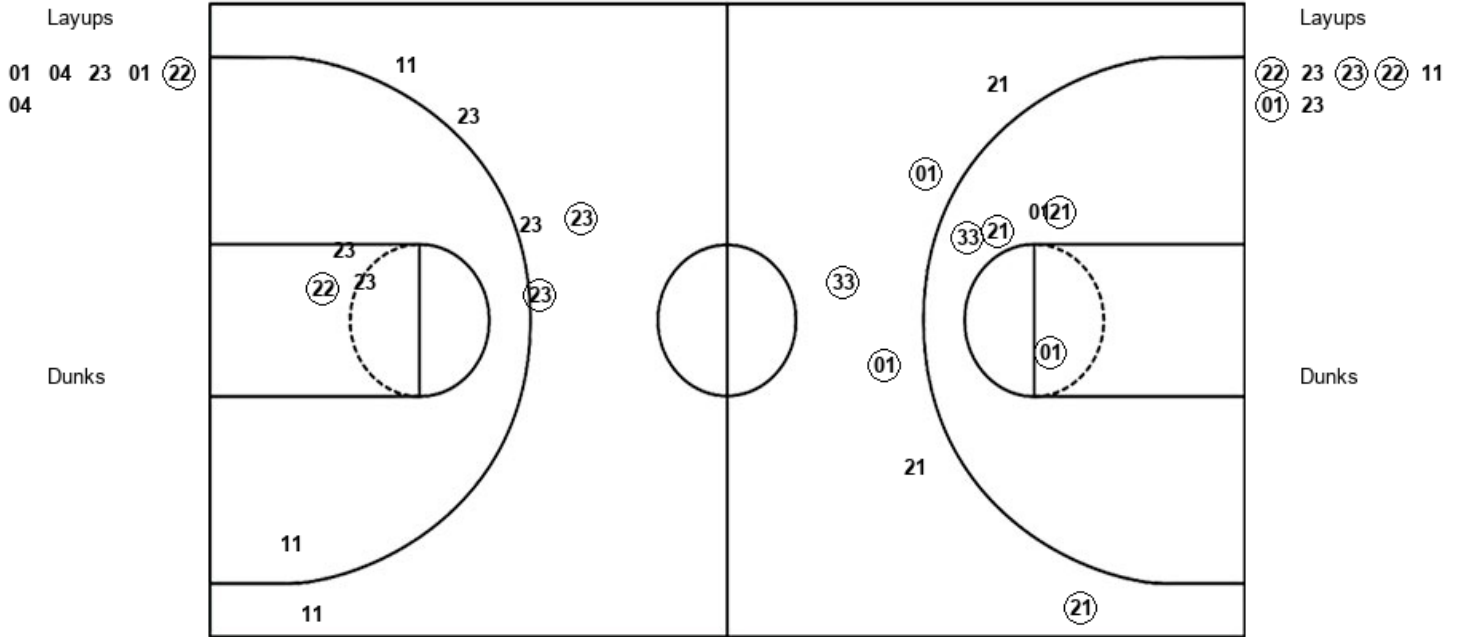

Official Shot Chart
Syracuse vs Louisville
PERIOD 3 Shots
March 06, 2020 at Greensboro Coliseum - Greensboro, NC

Louisville

Syracuse

LVL : Period 3	Made	Att	Pct
Layups	1	6	16.7
Dunks	0	0	0
2PT Field Goals	5	11	45.5
3PT Field Goals	4	6	66.7
Total Field Goals	9	17	52.9

SYR : Period 3	Made	Att	Pct
Layups	4	7	57.1
Dunks	0	0	0
2PT Field Goals	5	11	45.5
3PT Field Goals	2	6	33.3
Total Field Goals	7	17	41.2