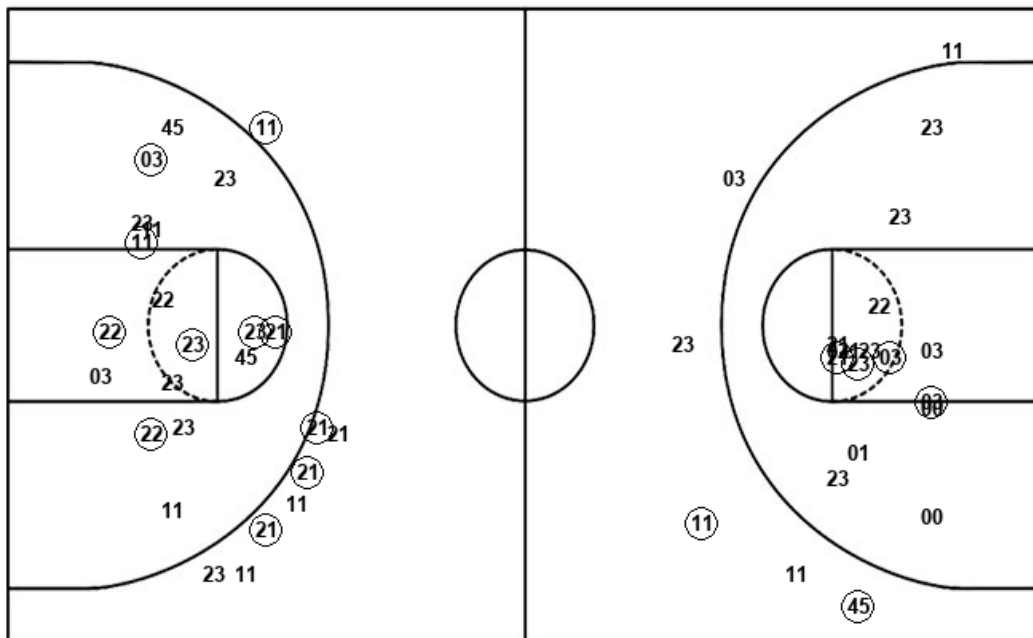

Official Shot Chart
Virginia vs Syracuse
Syracuse Team Shots
March 05, 2020 at Greensboro Coliseum - Greensboro, NC

Layups

Layups

(22) 03 (22) 23 22
(23) 03 23 22 (11)
11 (22) 23 (23) (11)

Dunks

Dunks

SYR : Period 1	Made	Att	Pct
Layups	2	5	40.0
Dunks	0	0	0
2PT Field Goals	6	14	42.9
3PT Field Goals	2	3	66.7
Total Field Goals	8	17	47.1

SYR : Period 2	Made	Att	Pct
Layups	2	3	66.7
Dunks	0	0	0
2PT Field Goals	5	11	45.5
3PT Field Goals	2	5	40.0
Total Field Goals	7	16	43.8

SYR : Period 3	Made	Att	Pct
Layups	2	3	66.7
Dunks	0	0	0
2PT Field Goals	6	13	46.2
3PT Field Goals	1	4	25.0
Total Field Goals	7	17	41.2

SYR : Period 4	Made	Att	Pct
Layups	3	4	75.0
Dunks	0	0	0
2PT Field Goals	3	10	30.0
3PT Field Goals	1	2	50.0
Total Field Goals	4	12	33.3