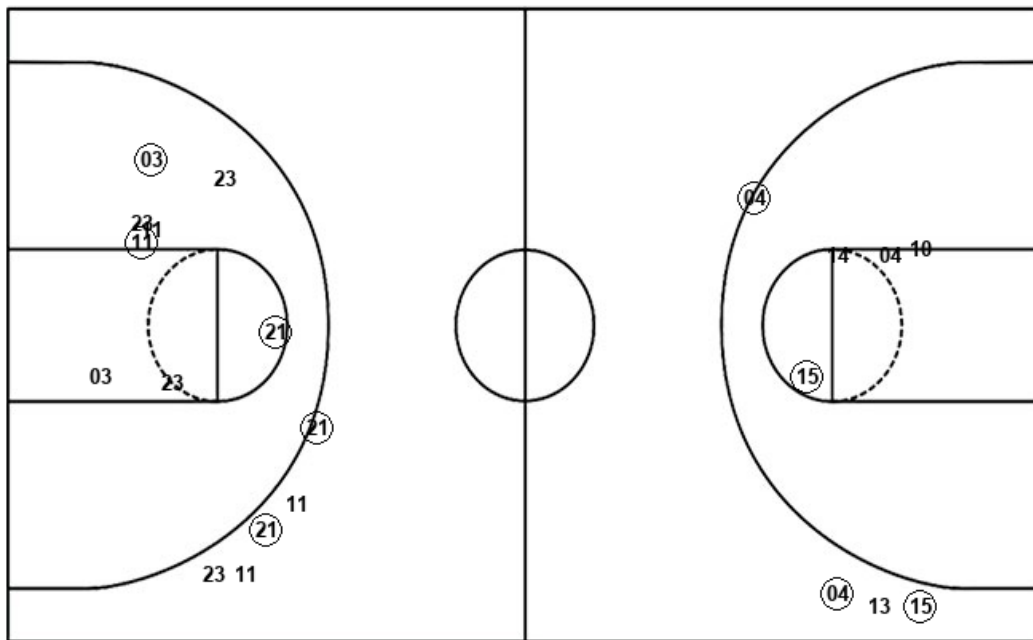

**Syracuse**

**Virginia**

Layups  
 23 03 23

Layups  
 23 13 15

Dunks

Dunks

<b>SYR : Period 2</b>	<b>Made</b>	<b>Att</b>	<b>Pct</b>
Layups	2	3	66.7
Dunks	0	0	0
2PT Field Goals	5	11	45.5
3PT Field Goals	2	5	40.0
<b>Total Field Goals</b>	<b>7</b>	<b>16</b>	<b>43.8</b>