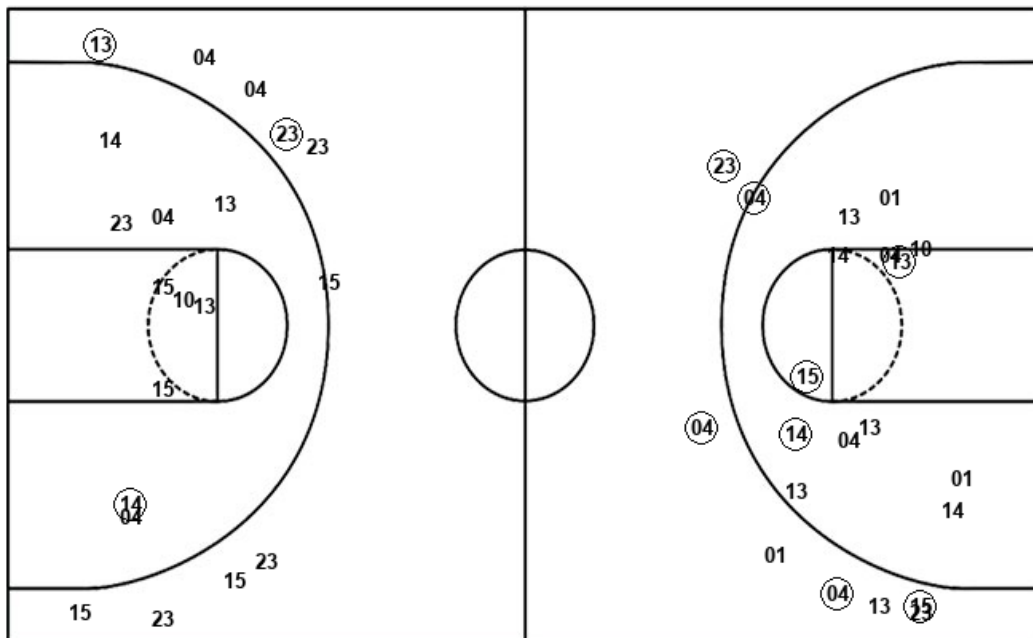

**Official Shot Chart**  
**Virginia vs Syracuse**  
**Virginia Team Shots**  
 March 05, 2020 at Greensboro Coliseum - Greensboro, NC

Layups

Layups

(14) (14) 01 23 13  
 (15) (04) 04 (13) 13  
 13 (04) 04 01 04  
 14 21 12