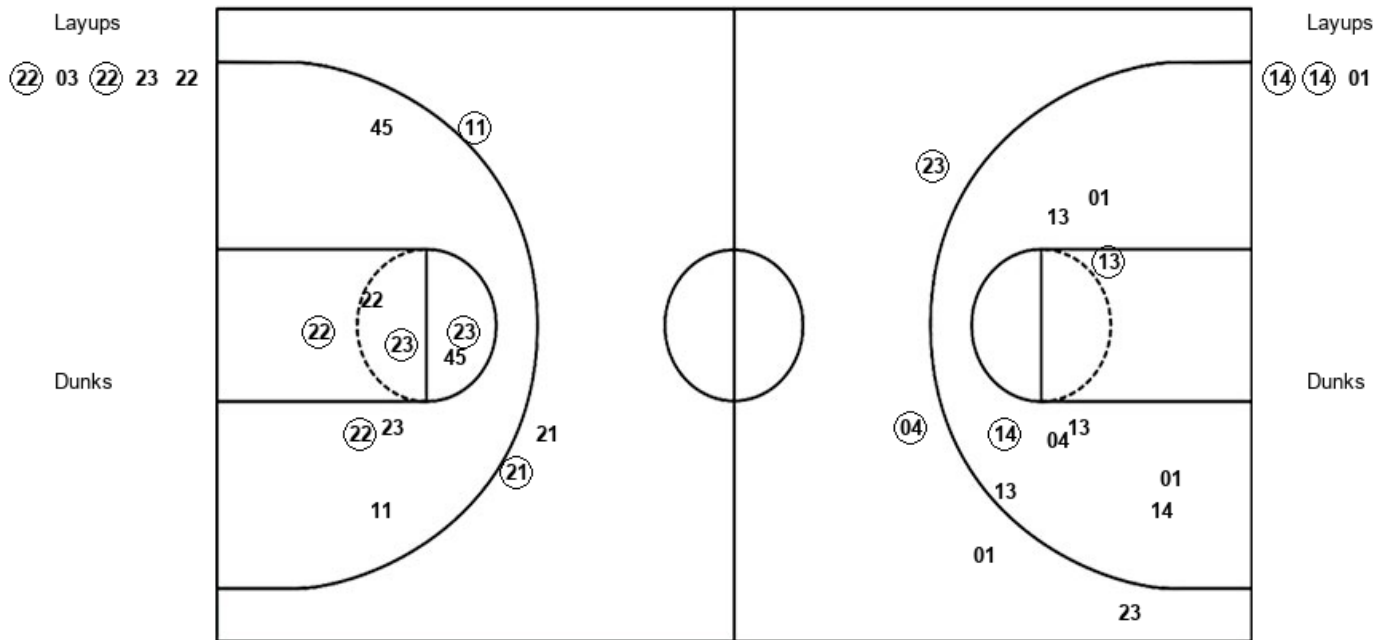

**Virginia 50, Syracuse 67**

**Official Shot Chart**  
**Virginia vs Syracuse**  
**PERIOD 1 Shots**  
 March 05, 2020 at Greensboro Coliseum - Greensboro, NC

**Syracuse**

**Virginia**

<b>SYR : Period 1</b>	<b>Made</b>	<b>Att</b>	<b>Pct</b>
Layups	2	5	40.0
Dunks	0	0	0
2PT Field Goals	6	14	42.9
3PT Field Goals	2	3	66.7
<b>Total Field Goals</b>	<b>8</b>	<b>17</b>	<b>47.1</b>