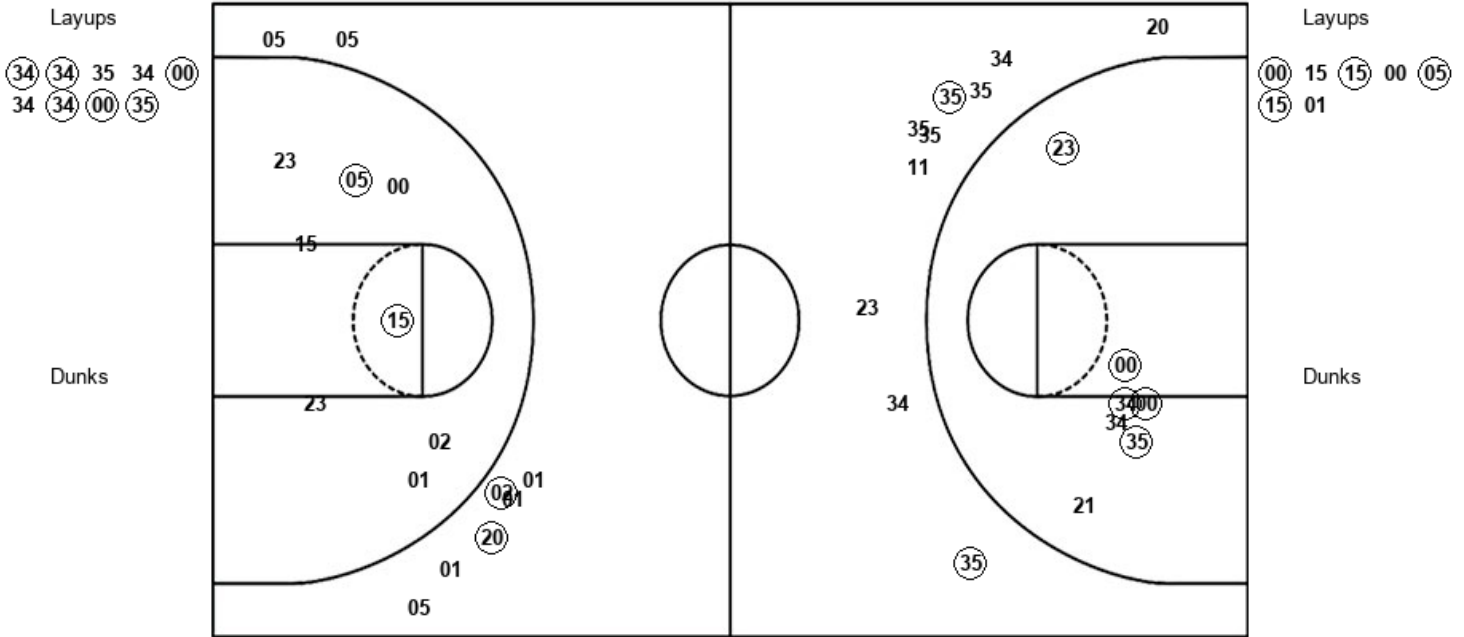

Official Shot Chart
San Diego vs Loyola Marymount
PERIOD 1 Shots
March 05, 2020 at Orleans Arena - Las Vegas, NV

Loyola Marymount

San Diego

LMU : Period 1	Made	Att	Pct
Layups	6	9	66.7
Dunks	0	0	0
2PT Field Goals	11	15	73.3
3PT Field Goals	2	11	18.2
Total Field Goals	13	26	50.0

USD : Period 1	Made	Att	Pct
Layups	4	7	57.1
Dunks	0	0	0
2PT Field Goals	6	15	40.0
3PT Field Goals	2	8	25.0
Total Field Goals	8	23	34.8