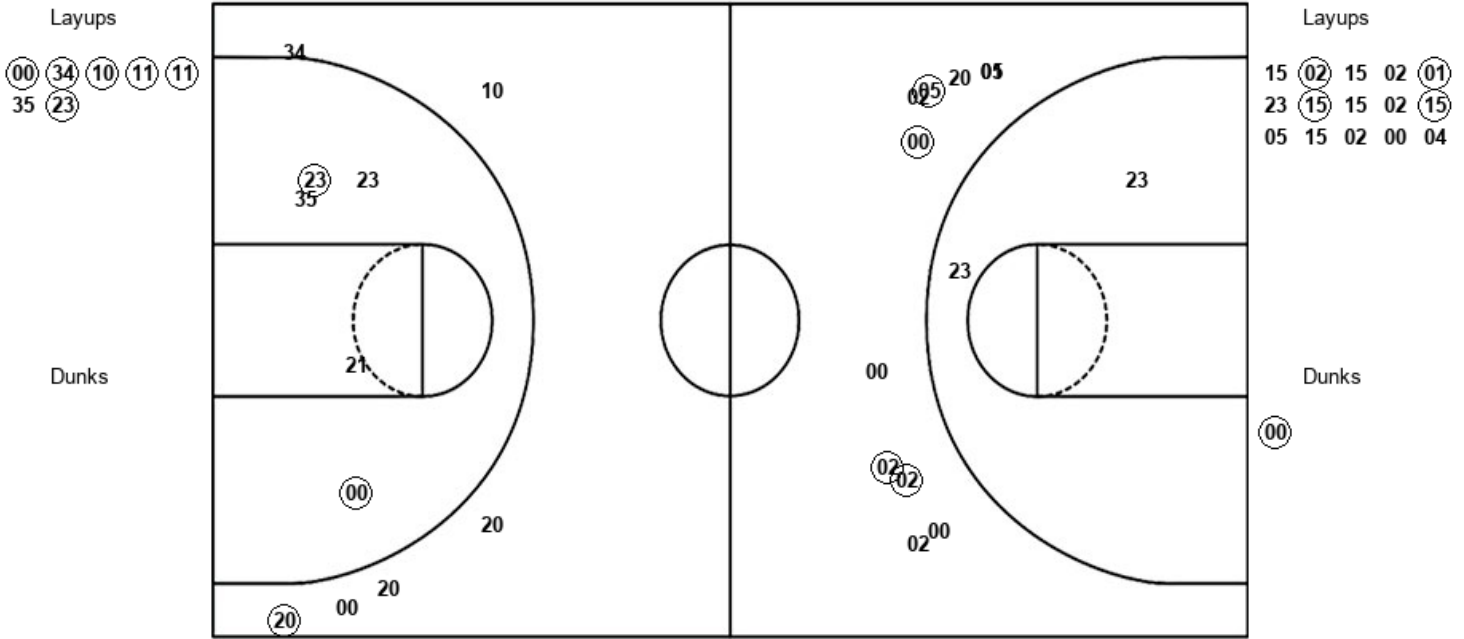

Official Shot Chart
San Diego vs Loyola Marymount
PERIOD 2 Shots
March 05, 2020 at Orleans Arena - Las Vegas, NV

Loyola Marymount

San Diego

LMU : Period 2	Made	Att	Pct
Layups	6	7	85.7
Dunks	0	0	0
2PT Field Goals	8	12	66.7
3PT Field Goals	1	6	16.7
Total Field Goals	9	18	50.0

USD : Period 2	Made	Att	Pct
Layups	4	15	26.7
Dunks	1	1	100.0
2PT Field Goals	5	18	27.8
3PT Field Goals	4	11	36.4
Total Field Goals	9	29	31.0