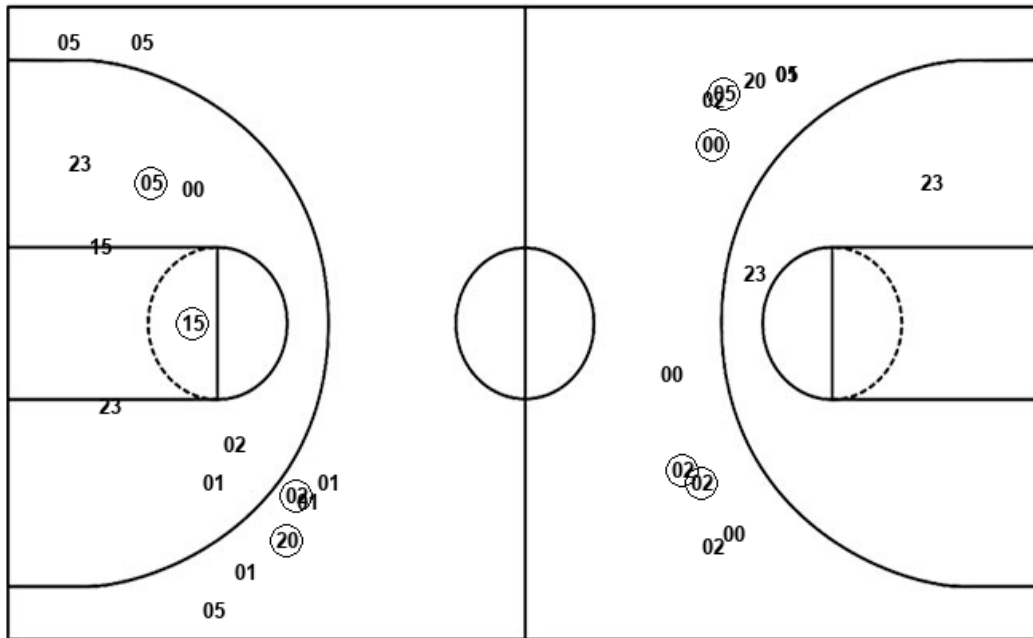

Official Shot Chart
San Diego vs Loyola Marymount
San Diego Team Shots
March 05, 2020 at Orleans Arena - Las Vegas, NV

Layups

Layups

(00) 15 (15) 00 (05)
(15) 01 15 (02) 15
02 (01) 23 (15) 15
02 (15) 05 15 02
00 04

Dunks

Dunks

(00)

USD : Period 1	Made	Att	Pct
Layups	4	7	57.1
Dunks	0	0	0
2PT Field Goals	6	15	40.0
3PT Field Goals	2	8	25.0
Total Field Goals	8	23	34.8

USD : Period 2	Made	Att	Pct
Layups	4	15	26.7
Dunks	1	1	100.0
2PT Field Goals	5	18	27.8
3PT Field Goals	4	11	36.4
Total Field Goals	9	29	31.0