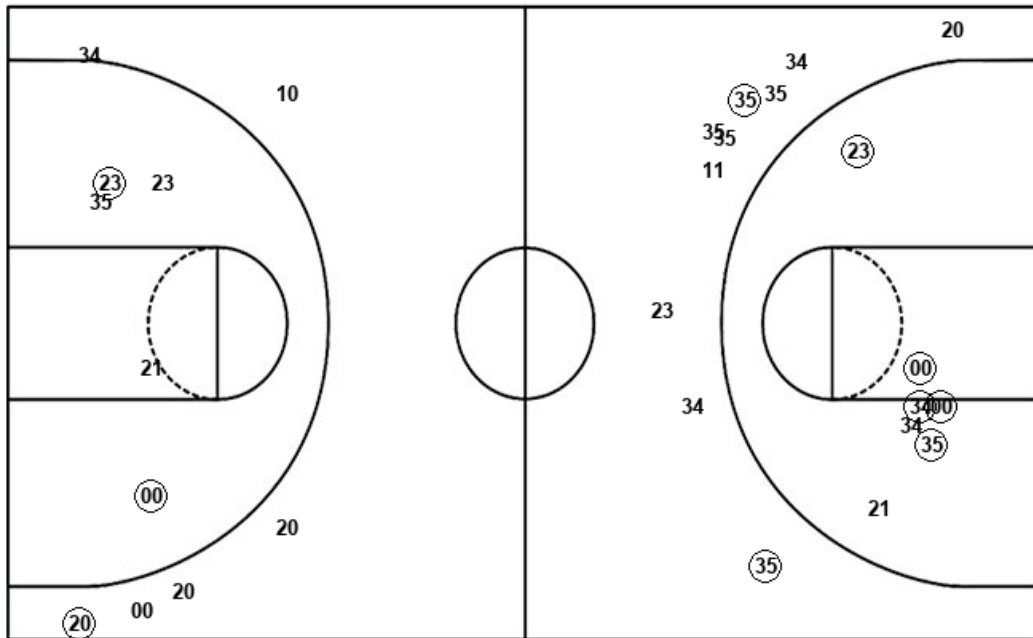

Official Shot Chart
San Diego vs Loyola Marymount
Loyola Marymount Team Shots
March 05, 2020 at Orleans Arena - Las Vegas, NV

Layups

Layups

(34) (34) 35 (34) (00)
34 (34) (00) (35) (00)
(34) (10) (11) (11) 35
(23)

Dunks

Dunks

LMU : Period 1	Made	Att	Pct
Layups	6	9	66.7
Dunks	0	0	0
2PT Field Goals	11	15	73.3
3PT Field Goals	2	11	18.2
Total Field Goals	13	26	50.0

LMU : Period 2	Made	Att	Pct
Layups	6	7	85.7
Dunks	0	0	0
2PT Field Goals	8	12	66.7
3PT Field Goals	1	6	16.7
Total Field Goals	9	18	50.0