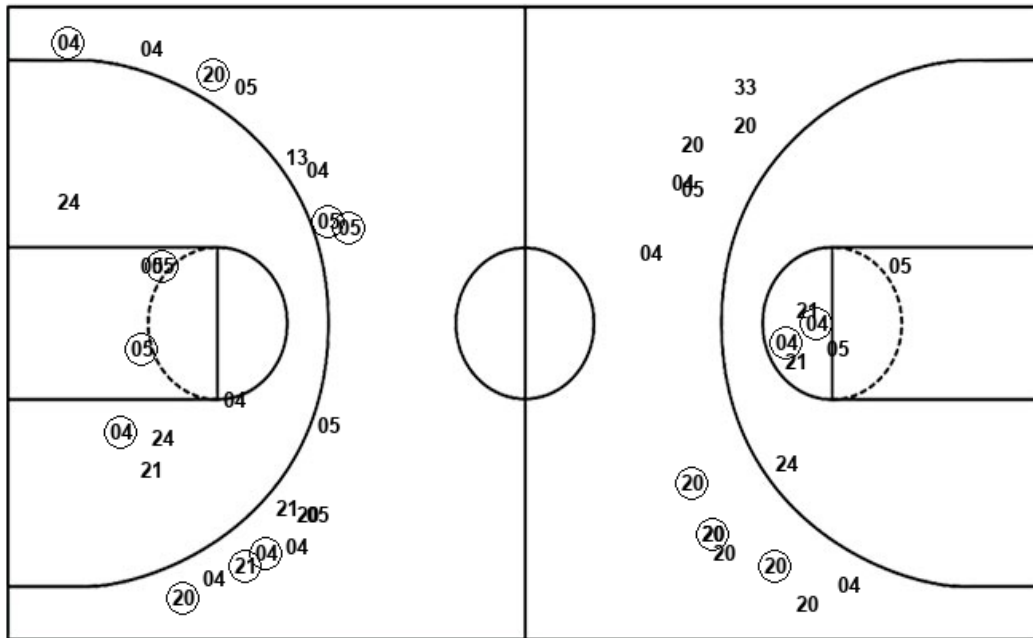

Official Shot Chart
Loyola Marymount vs Saint Mary's (CA)
Saint Mary's (CA) Team Shots
March 05, 2020 at Orleans Arena - Las Vegas, NV

Layups

Layups

- (24) 20 24 21 21
- (04) 13 05 24 24
- 21 (33) (13) (05) (21)
- (21) (05) (21) (21)

Dunks

Dunks

smc : Period 1	Made	Att	Pct
Layups	1	2	50.0
Dunks	0	0	0
2PT Field Goals	2	6	33.3
3PT Field Goals	2	7	28.6
Total Field Goals	4	13	30.8

smc : Period 2	Made	Att	Pct
Layups	1	6	16.7
Dunks	0	0	0
2PT Field Goals	3	10	30.0
3PT Field Goals	5	10	50.0
Total Field Goals	8	20	40.0

smc : Period 3	Made	Att	Pct
Layups	3	6	50.0
Dunks	0	0	0
2PT Field Goals	4	12	33.3
3PT Field Goals	3	6	50.0
Total Field Goals	7	18	38.9

smc : Period 4	Made	Att	Pct
Layups	5	5	100.0
Dunks	0	0	0
2PT Field Goals	6	6	100.0
3PT Field Goals	0	7	00.0
Total Field Goals	6	13	46.2