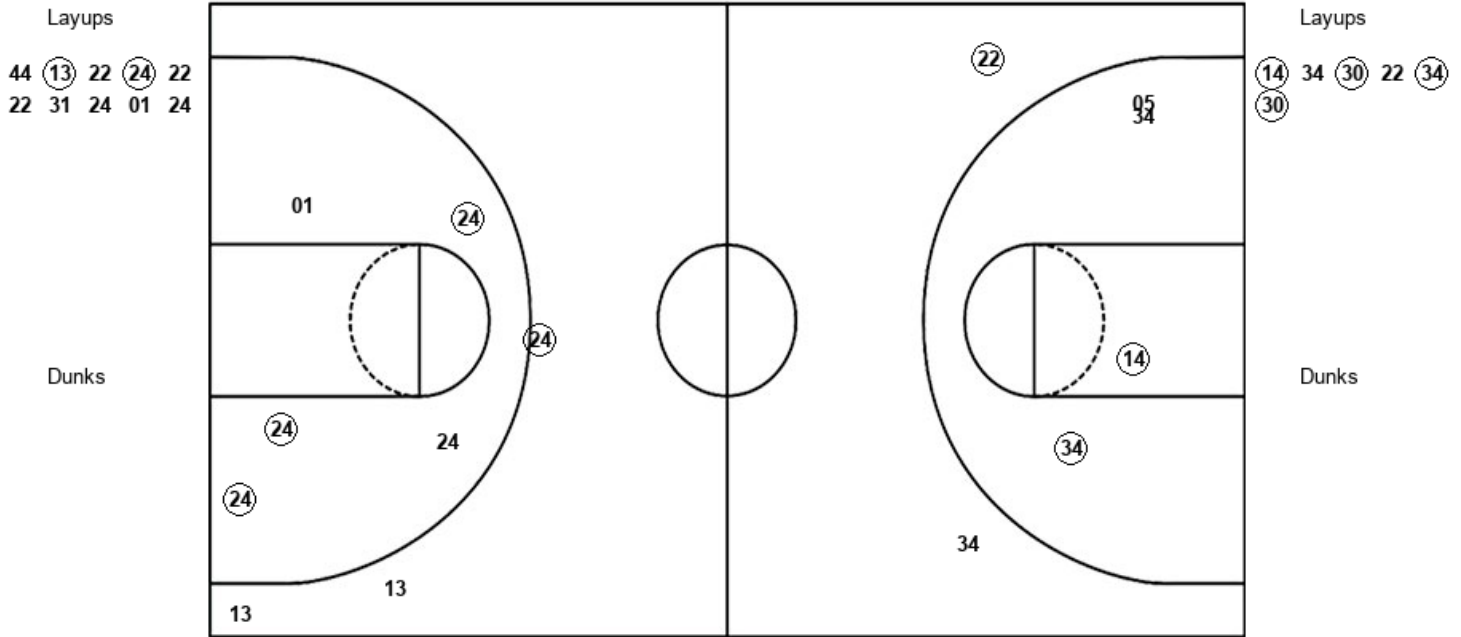

Official Shot Chart
Wisconsin vs Rutgers
PERIOD 3 Shots
March 05, 2020 at Bankers Life Fieldhouse - Indianapolis, IN

Rutgers

Wisconsin

RUT : Period 3	Made	Att	Pct
Layups	2	10	20.0
Dunks	0	0	0
2PT Field Goals	5	15	33.3
3PT Field Goals	1	3	33.3
Total Field Goals	6	18	33.3

WIS : Period 3	Made	Att	Pct
Layups	4	6	66.7
Dunks	0	0	0
2PT Field Goals	6	10	60.0
3PT Field Goals	1	2	50.0
Total Field Goals	7	12	58.3