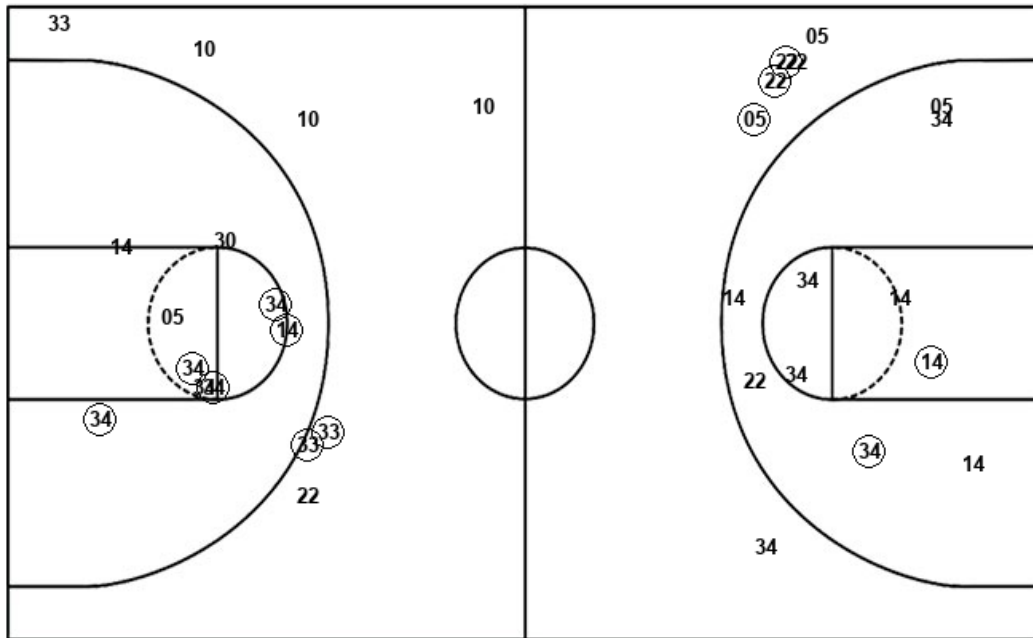

Official Shot Chart
Wisconsin vs Rutgers
Wisconsin Team Shots
 March 05, 2020 at Bankers Life Fieldhouse - Indianapolis, IN

Layups

Layups

Dunks

Dunks

WIS : Period 1	Made	Att	Pct
Layups	3	4	75.0
Dunks	0	0	0
2PT Field Goals	5	8	62.5
3PT Field Goals	1	4	25.0
Total Field Goals	6	12	50.0