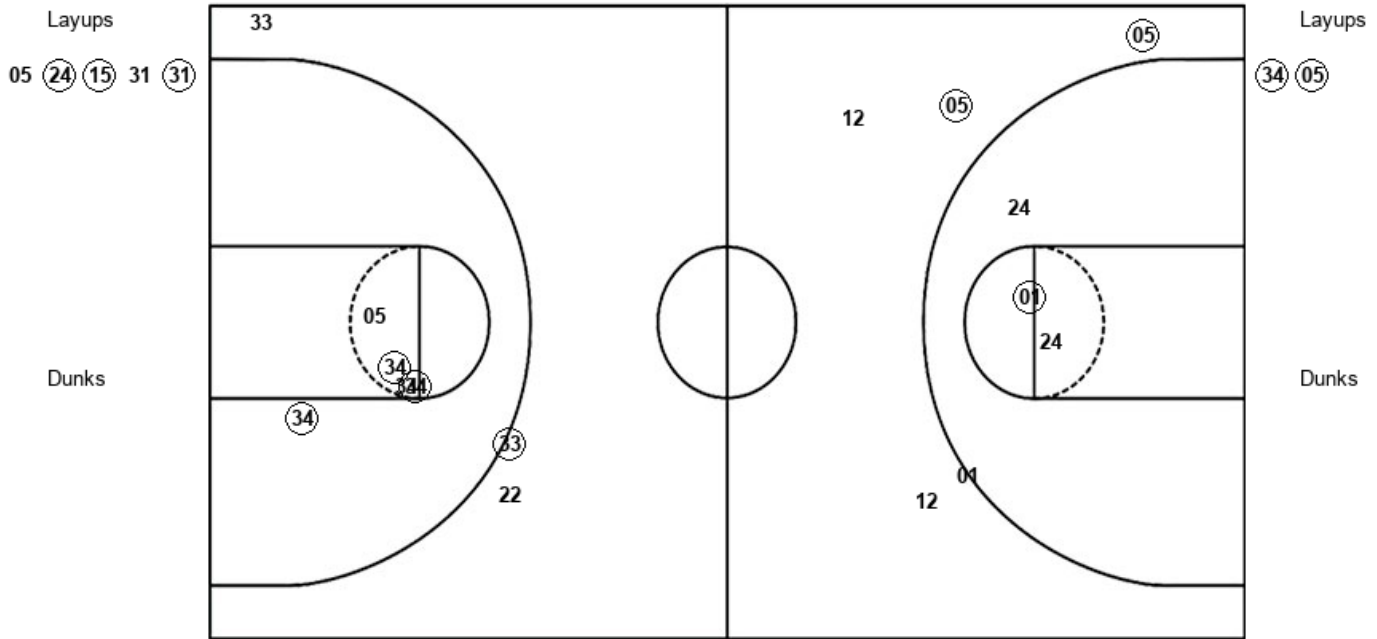

Official Shot Chart
Wisconsin vs Rutgers
PERIOD 2 Shots
March 05, 2020 at Bankers Life Fieldhouse - Indianapolis, IN

Rutgers

Wisconsin

RUT : Period 2	Made	Att	Pct
Layups	3	5	60.0
Dunks	0	0	0
2PT Field Goals	4	9	44.4
3PT Field Goals	2	4	50.0
Total Field Goals	6	13	46.2

WIS : Period 2	Made	Att	Pct
Layups	2	2	100.0
Dunks	0	0	0
2PT Field Goals	5	7	71.4
3PT Field Goals	1	3	33.3
Total Field Goals	6	10	60.0