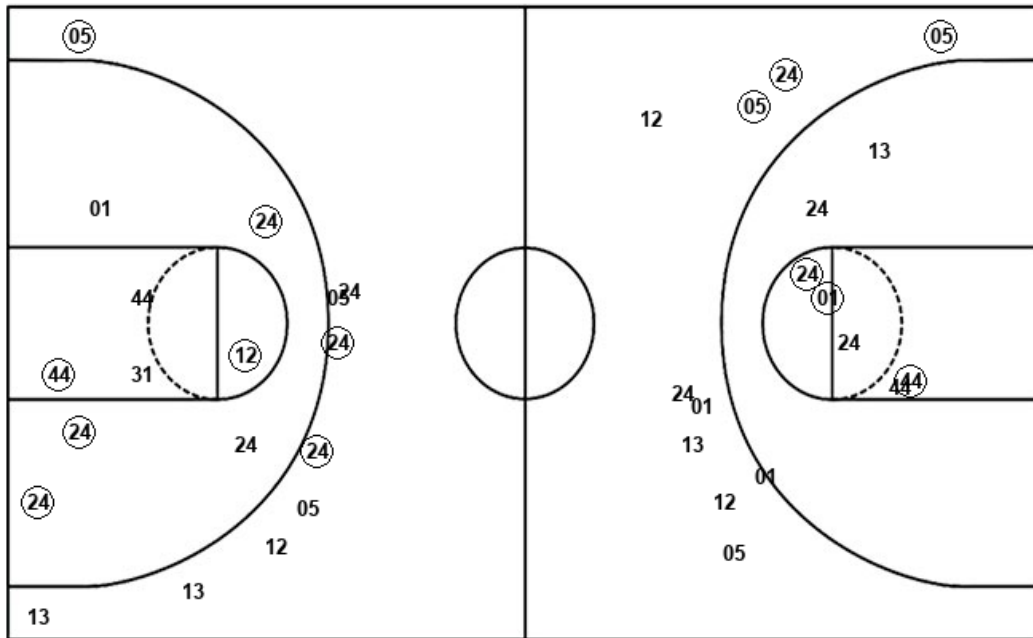

Official Shot Chart
Wisconsin vs Rutgers
Rutgers Team Shots
March 05, 2020 at Bankers Life Fieldhouse - Indianapolis, IN

Layups

Layups

31 (44) (31) 13 05
(24) (15) 31 (31) 44
(13) 22 (24) 22 22
31 24 01 24 12
(31) 12 (24) (44) (31)

Dunks

Dunks

RUT : Period 1	Made	Att	Pct
Layups	2	4	50.0
Dunks	0	0	0
2PT Field Goals	4	8	50.0
3PT Field Goals	1	5	20.0
Total Field Goals	5	13	38.5

RUT : Period 3	Made	Att	Pct
Layups	2	10	20.0
Dunks	0	0	0
2PT Field Goals	5	15	33.3
3PT Field Goals	1	3	33.3
Total Field Goals	6	18	33.3

RUT : Period 2	Made	Att	Pct
Layups	3	5	60.0
Dunks	0	0	0
2PT Field Goals	4	9	44.4
3PT Field Goals	2	4	50.0
Total Field Goals	6	13	46.2

RUT : Period 4	Made	Att	Pct
Layups	4	6	66.7
Dunks	0	0	0
2PT Field Goals	6	10	60.0
3PT Field Goals	2	6	33.3
Total Field Goals	8	16	50.0