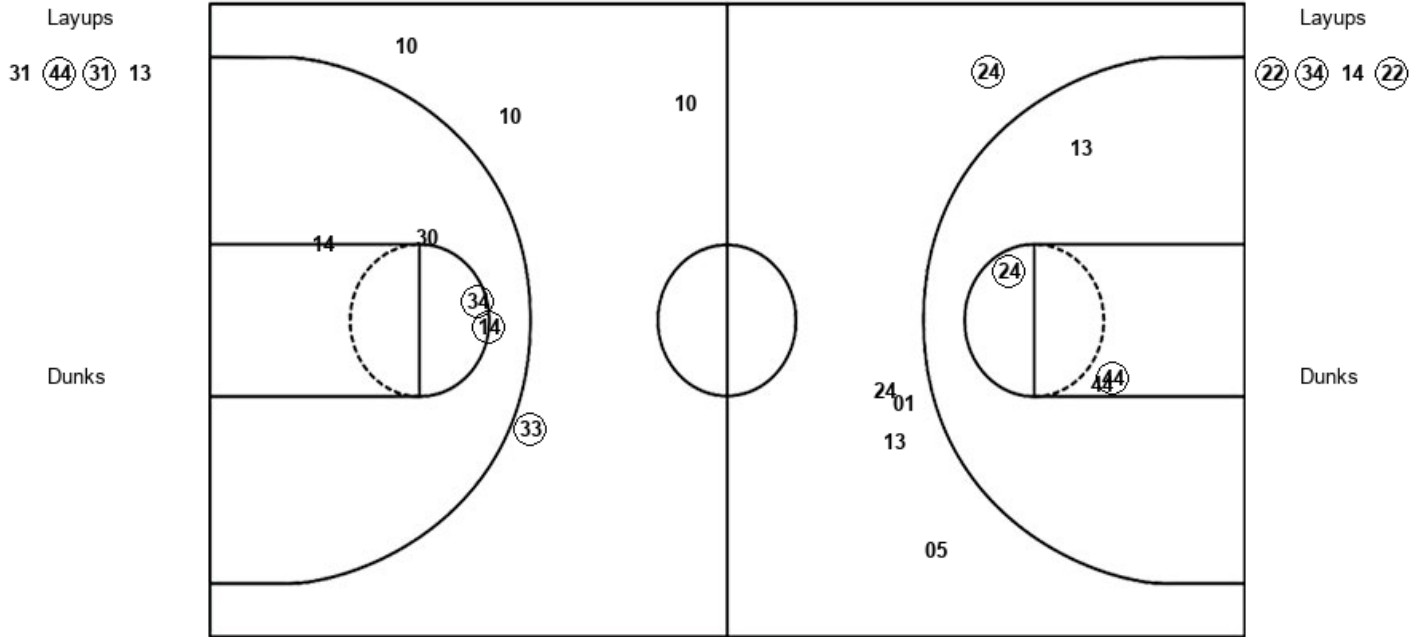

Official Shot Chart
Wisconsin vs Rutgers
PERIOD 1 Shots
March 05, 2020 at Bankers Life Fieldhouse - Indianapolis, IN

Rutgers

Wisconsin

RUT : Period 1	Made	Att	Pct
Layups	2	4	50.0
Dunks	0	0	0
2PT Field Goals	4	8	50.0
3PT Field Goals	1	5	20.0
Total Field Goals	5	13	38.5

WIS : Period 1	Made	Att	Pct
Layups	3	4	75.0
Dunks	0	0	0
2PT Field Goals	5	8	62.5
3PT Field Goals	1	4	25.0
Total Field Goals	6	12	50.0