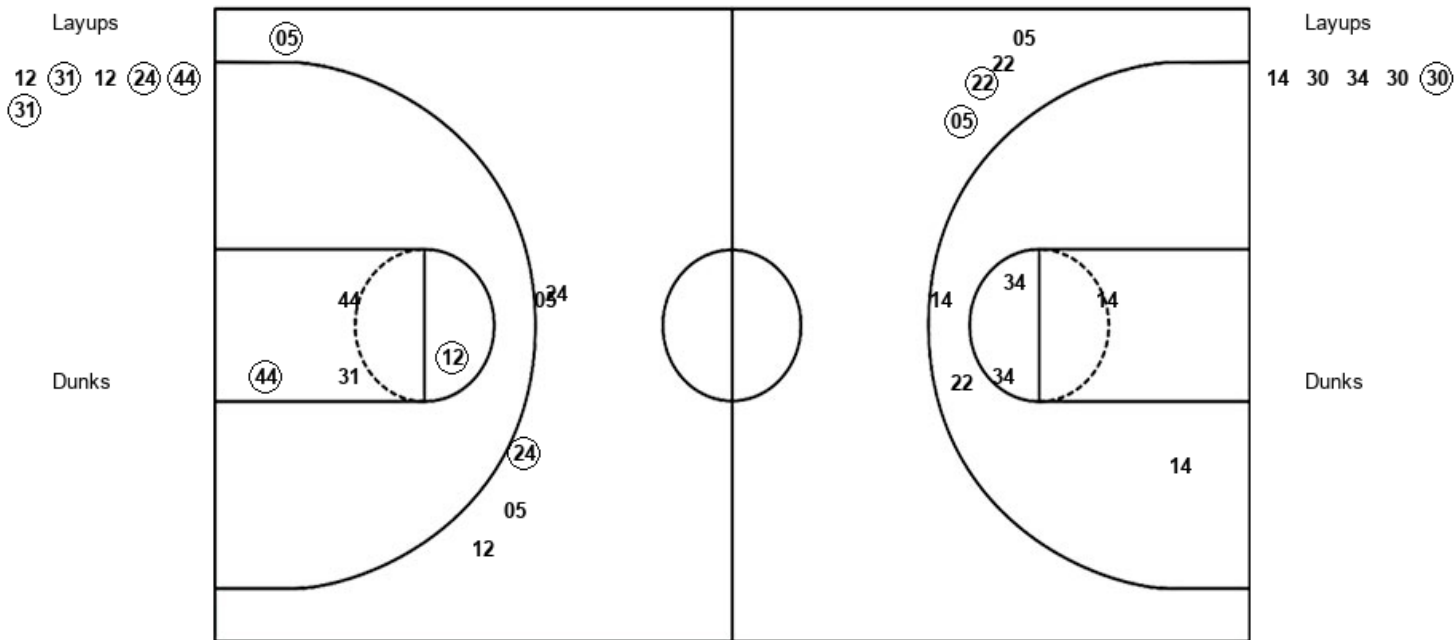

Official Shot Chart
Wisconsin vs Rutgers
PERIOD 4 Shots
March 05, 2020 at Bankers Life Fieldhouse - Indianapolis, IN

Rutgers

Wisconsin

RUT : Period 4	Made	Att	Pct
Layups	4	6	66.7
Dunks	0	0	0
2PT Field Goals	6	10	60.0
3PT Field Goals	2	6	33.3
Total Field Goals	8	16	50.0

WIS : Period 4	Made	Att	Pct
Layups	1	5	20.0
Dunks	0	0	0
2PT Field Goals	1	11	09.1
3PT Field Goals	2	4	50.0
Total Field Goals	3	15	20.0