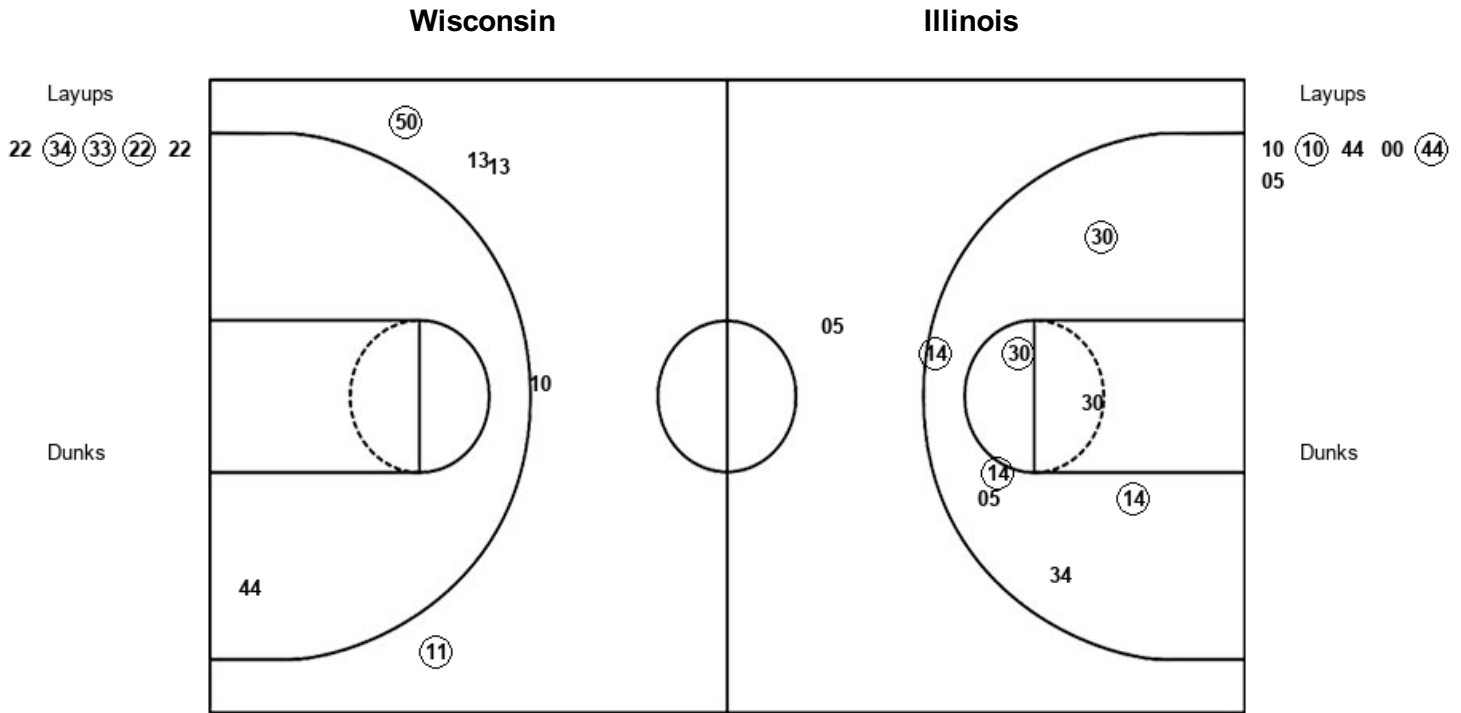

Official Shot Chart
Illinois vs Wisconsin
PERIOD 3 Shots
March 04, 2020 at Bankers Life Fieldhouse - Indianapolis, IN

WIS : Period 3	Made	Att	Pct
Layups	3	5	60.0
Dunks	0	0	0
2PT Field Goals	8	13	61.5
3PT Field Goals	0	0	0
Total Field Goals	8	13	61.5

ILL : Period 3	Made	Att	Pct
Layups	2	6	33.3
Dunks	0	0	0
2PT Field Goals	2	7	28.6
3PT Field Goals	2	6	33.3
Total Field Goals	4	13	30.8