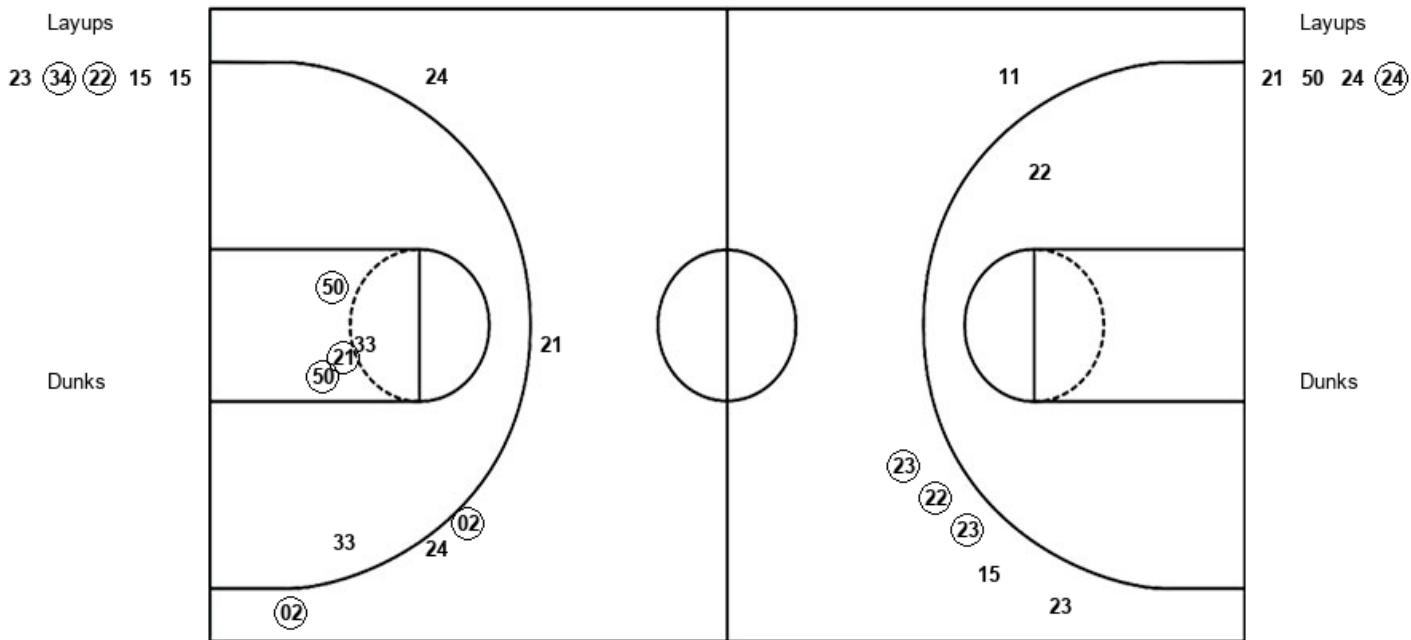

Official Shot Chart
South Dakota State vs South Dakota
PERIOD 3 Shots
March 10, 2020 at Denny Sanford PREMIER Center - Sioux Falls, SD

South Dakota

South Dakota State

USD : Period 3	Made	Att	Pct
Layups	2	5	40.0
Dunks	0	0	0
2PT Field Goals	2	6	33.3
3PT Field Goals	3	6	50.0
Total Field Goals	5	12	41.7

SDS : Period 3	Made	Att	Pct
Layups	1	4	25.0
Dunks	0	0	0
2PT Field Goals	4	9	44.4
3PT Field Goals	2	5	40.0
Total Field Goals	6	14	42.9