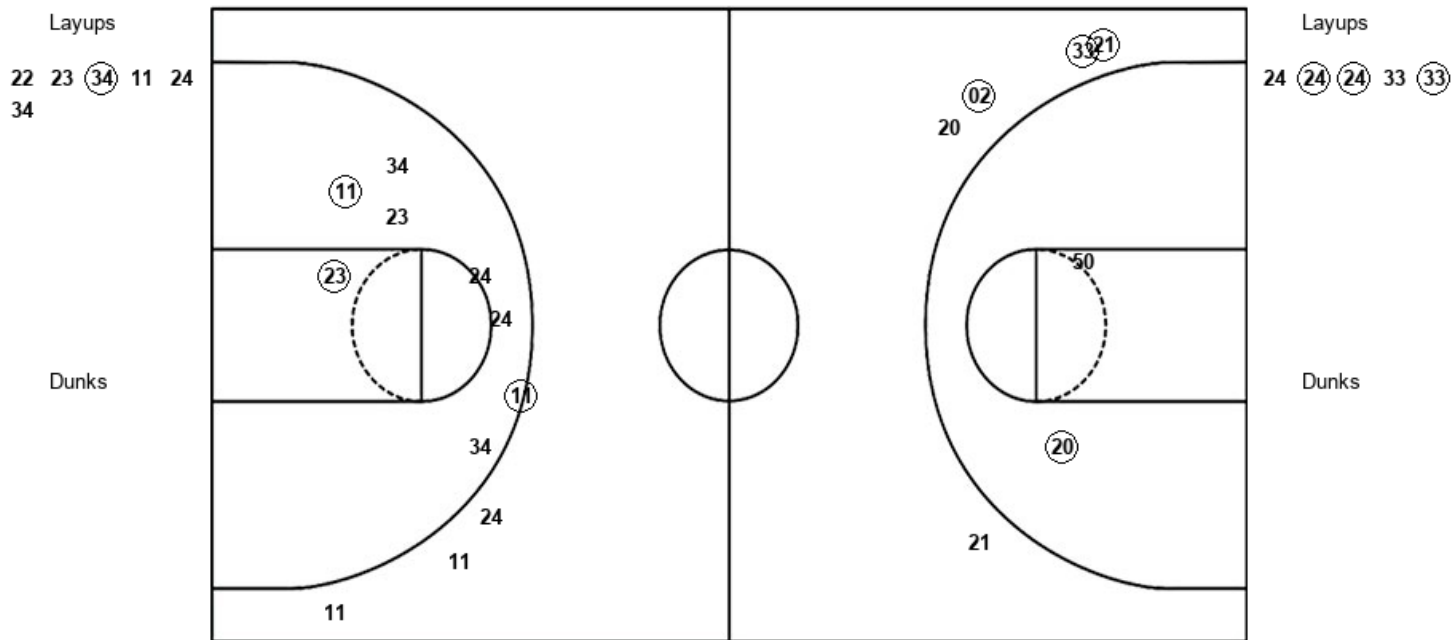

Official Shot Chart
South Dakota State vs South Dakota
PERIOD 2 Shots
March 10, 2020 at Denny Sanford PREMIER Center - Sioux Falls, SD

South Dakota

South Dakota State

USD : Period 2	Made	Att	Pct
Layups	1	6	16.7
Dunks	0	0	0
2PT Field Goals	3	13	23.1
3PT Field Goals	1	4	25.0
Total Field Goals	4	17	23.5

SDS : Period 2	Made	Att	Pct
Layups	3	5	60.0
Dunks	0	0	0
2PT Field Goals	4	7	57.1
3PT Field Goals	3	5	60.0
Total Field Goals	7	12	58.3