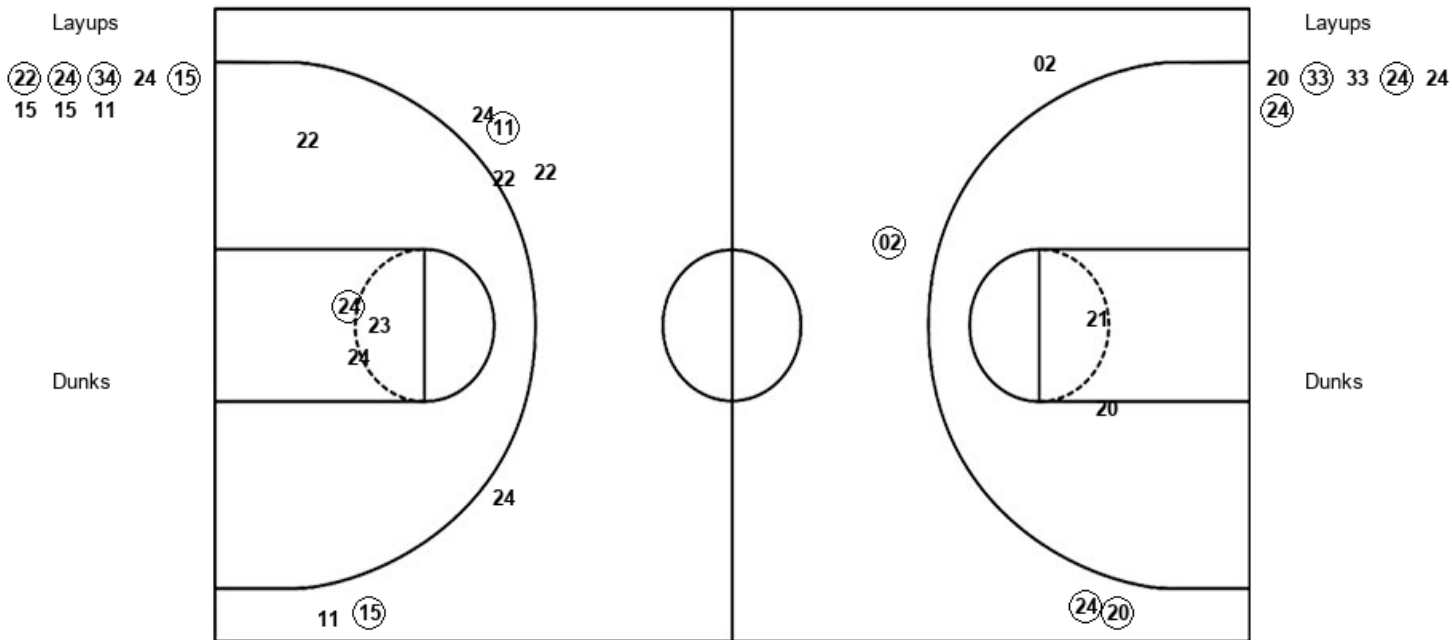

South Dakota State 58, South Dakota 63

Official Shot Chart
South Dakota State vs South Dakota
PERIOD 1 Shots
 March 10, 2020 at Denny Sanford PREMIER Center - Sioux Falls, SD

South Dakota

South Dakota State