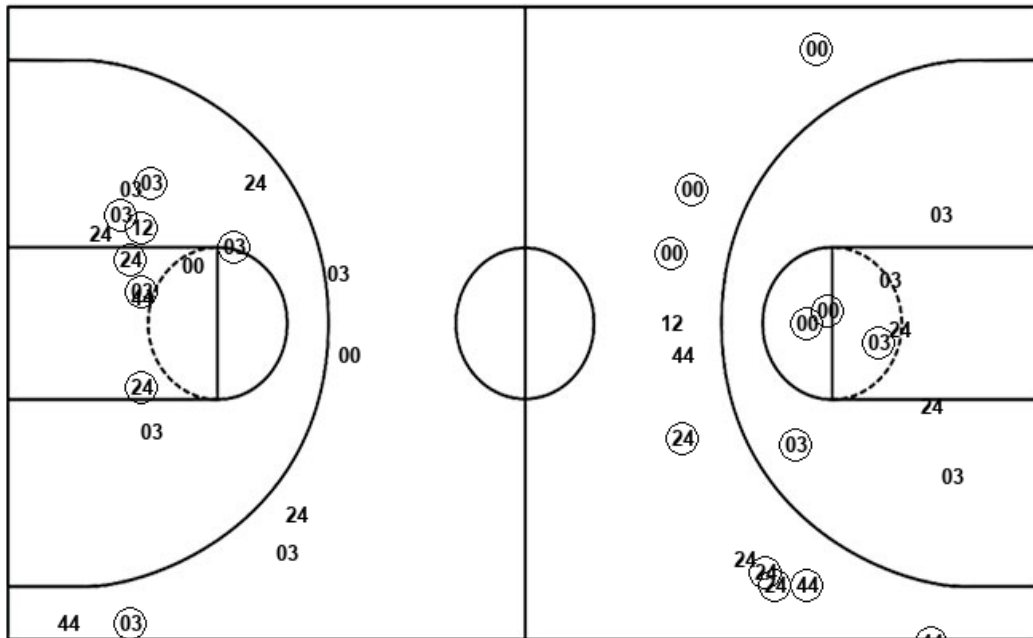

Official Shot Chart
Saint Mary's (CA) vs Pepperdine
Saint Mary's (CA) Team Shots
January 18, 2020 at Firestone Fieldhouse - Malibu, Calif.

Layups

Layups

(24) (44) (42) (24) 44
03 24 14 (44) 42
(00) 42 03 (00) (03)
42 (03)

Dunks

Dunks

SMC : Period 1	Made	Att	Pct
Layups	4	8	50.0
Dunks	0	0	0
2PT Field Goals	8	17	47.1
3PT Field Goals	8	11	72.7
Total Field Goals	16	28	57.1

SMC : Period 2	Made	Att	Pct
Layups	5	9	55.6
Dunks	0	0	0
2PT Field Goals	12	22	54.5
3PT Field Goals	1	6	16.7
Total Field Goals	13	28	46.4