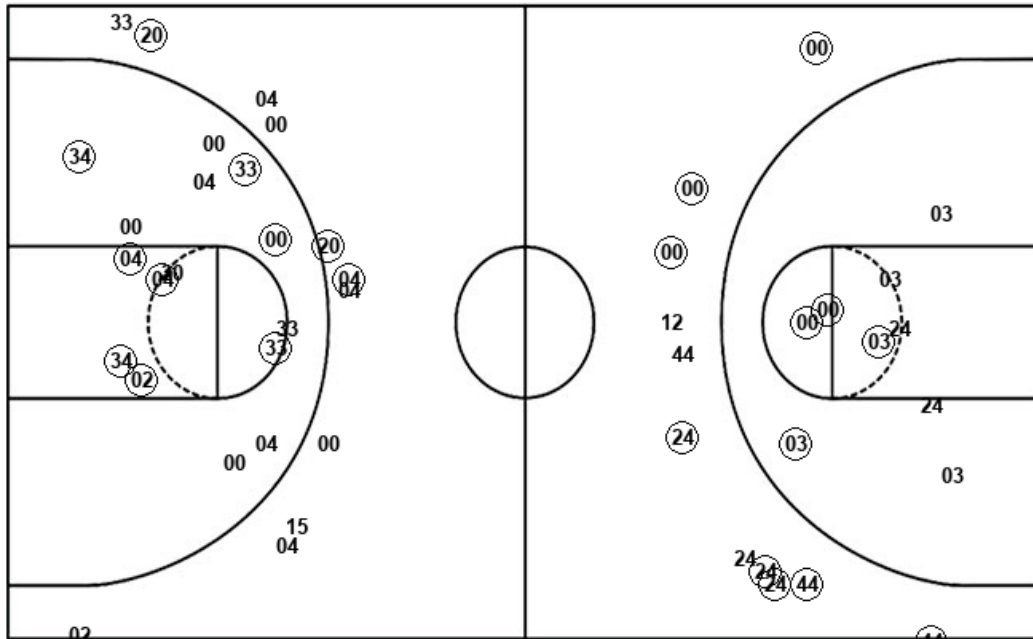

Official Shot Chart
Saint Mary's (CA) vs Pepperdine
PERIOD 1 Shots
January 18, 2020 at Firestone Fieldhouse - Malibu, Calif.

Pepperdine

Saint Mary's (CA)

Layups
(15) (04) (20)

Layups
(24) (44) (42) (24) 44
03 24 14

Dunks

Dunks

PEP : Period 1	Made	Att	Pct
Layups	3	3	100.0
Dunks	0	0	0
2PT Field Goals	11	18	61.1
3PT Field Goals	3	11	27.3
Total Field Goals	14	29	48.3

SMC : Period 1	Made	Att	Pct
Layups	4	8	50.0
Dunks	0	0	0
2PT Field Goals	8	17	47.1
3PT Field Goals	8	11	72.7
Total Field Goals	16	28	57.1