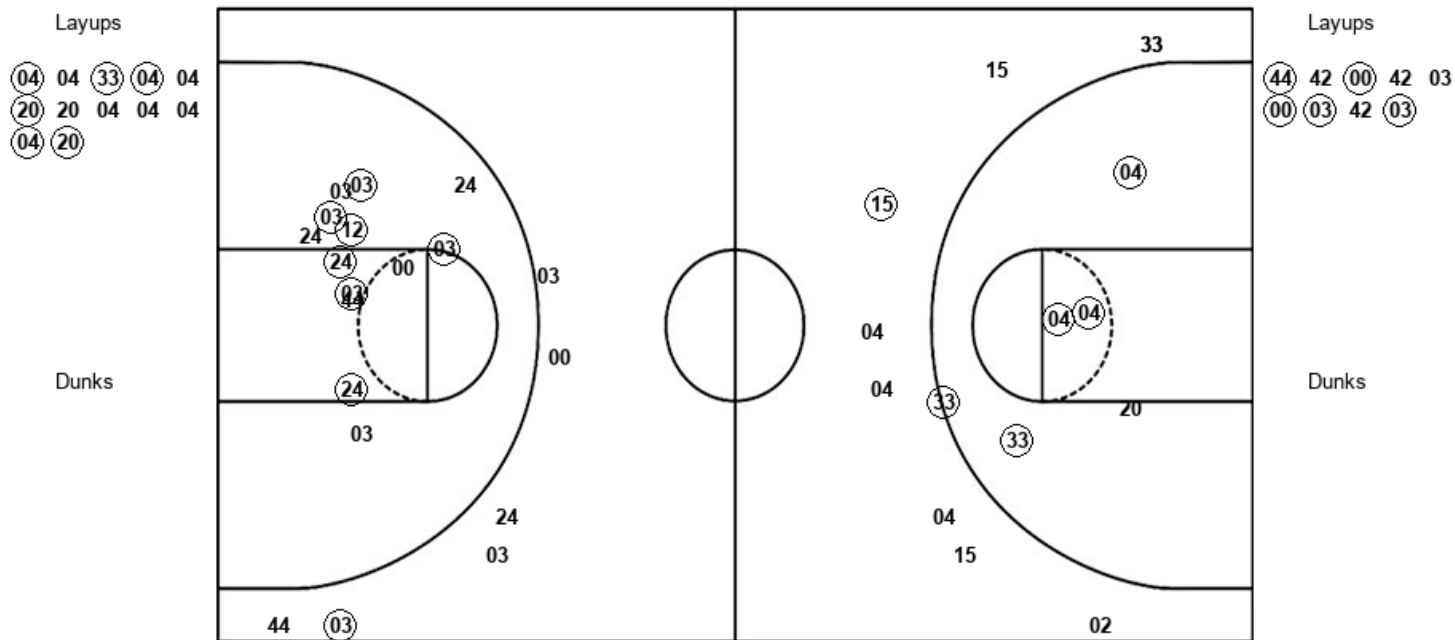

Official Shot Chart
Saint Mary's (CA) vs Pepperdine
PERIOD 2 Shots
January 18, 2020 at Firestone Fieldhouse - Malibu, Calif.

Pepperdine

Saint Mary's (CA)

PEP : Period 2	Made	Att	Pct
Layups	6	12	50.0
Dunks	0	0	0
2PT Field Goals	11	18	61.1
3PT Field Goals	1	9	11.1
Total Field Goals	12	27	44.4

SMC : Period 2	Made	Att	Pct
Layups	5	9	55.6
Dunks	0	0	0
2PT Field Goals	12	22	54.5
3PT Field Goals	1	6	16.7
Total Field Goals	13	28	46.4