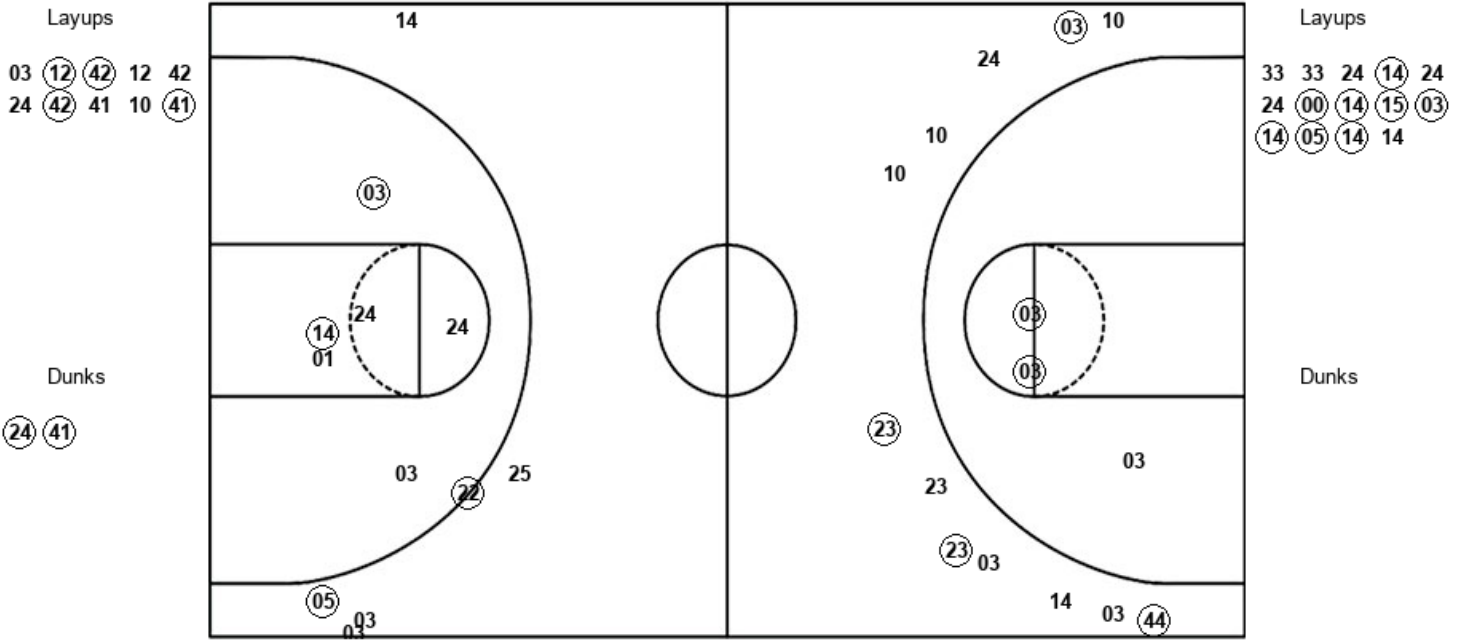

Official Shot Chart
Cal Poly vs Saint Mary's (CA)
PERIOD 2 Shots
November 17, 2019 at McKeon Pavilion - Moraga

Saint Mary's (CA)

Cal Poly

SMC : Period 2	Made	Att	Pct
Layups	4	10	40.0
Dunks	2	2	100.0
2PT Field Goals	8	15	53.3
3PT Field Goals	4	12	33.3
Total Field Goals	12	27	44.4

CPO : Period 2	Made	Att	Pct
Layups	8	14	57.1
Dunks	0	0	0
2PT Field Goals	11	21	52.4
3PT Field Goals	1	5	20.0
Total Field Goals	12	26	46.2