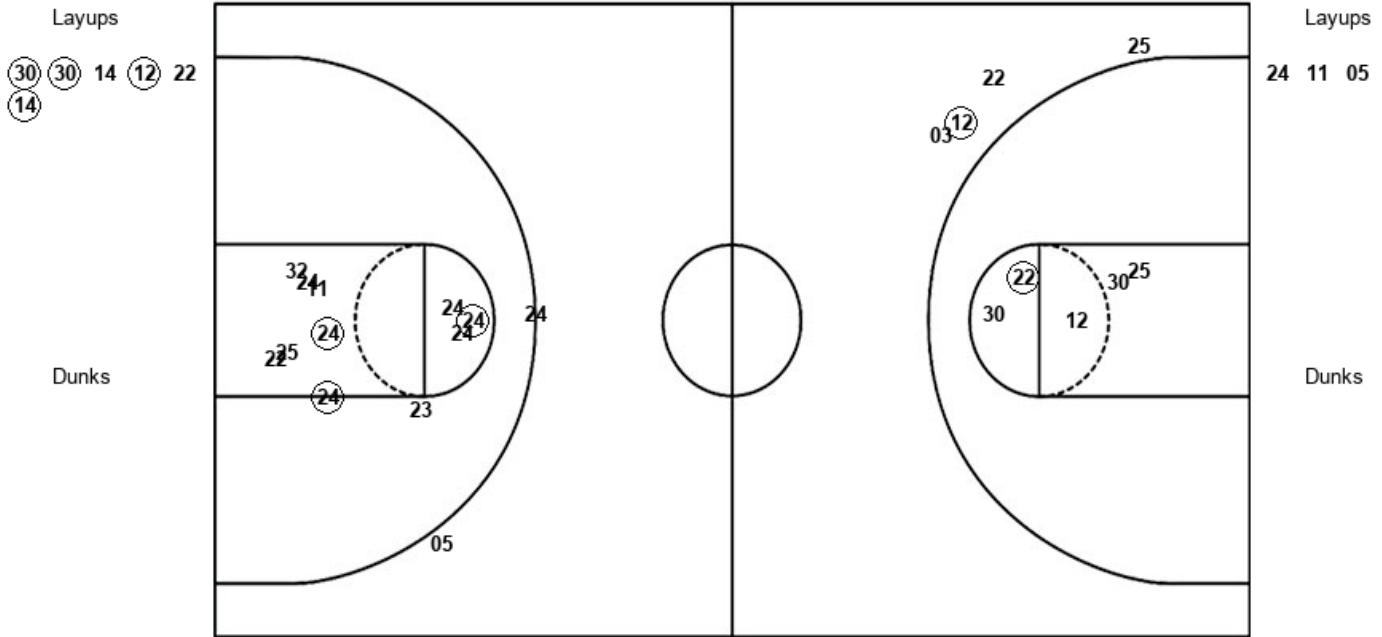

Official Shot Chart
Southeastern Oklahoma vs Henderson State
PERIOD 2 Shots
January 25, 2020 at Duke Wells Center - Arkadelphia, AR (Duke Wells Center)

Henderson State

Southeastern Oklahoma

HSU : Period 2	Made	Att	Pct
Layups	4	6	66.7
Dunks	0	0	0
2PT Field Goals	5	11	45.5
3PT Field Goals	1	4	25.0
Total Field Goals	6	15	40.0

SEO : Period 2	Made	Att	Pct
Layups	0	3	00.0
Dunks	0	0	0
2PT Field Goals	3	14	21.4
3PT Field Goals	0	2	00.0
Total Field Goals	3	16	18.8