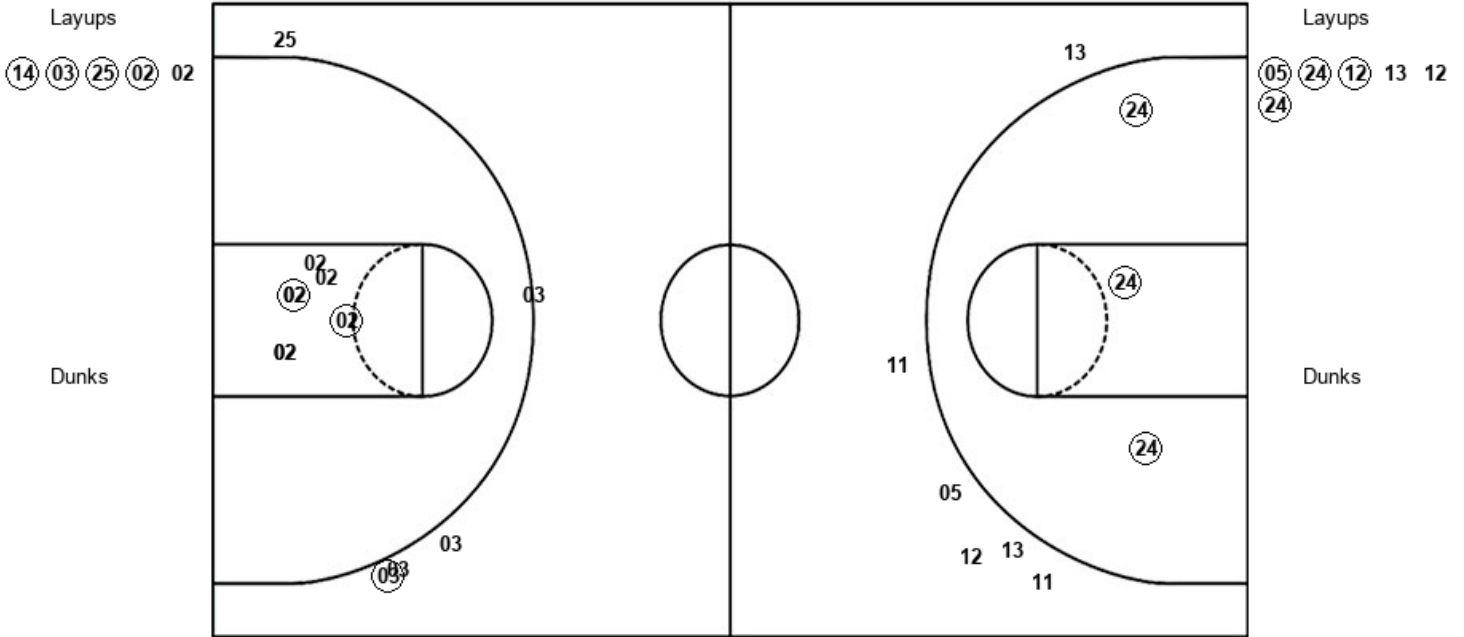

**Official Shot Chart**  
**Southeastern Oklahoma vs Henderson State**  
**PERIOD 4 Shots**  
 January 25, 2020 at Duke Wells Center - Arkadelphia, AR (Duke Wells Center)

**Henderson State**

**Southeastern Oklahoma**