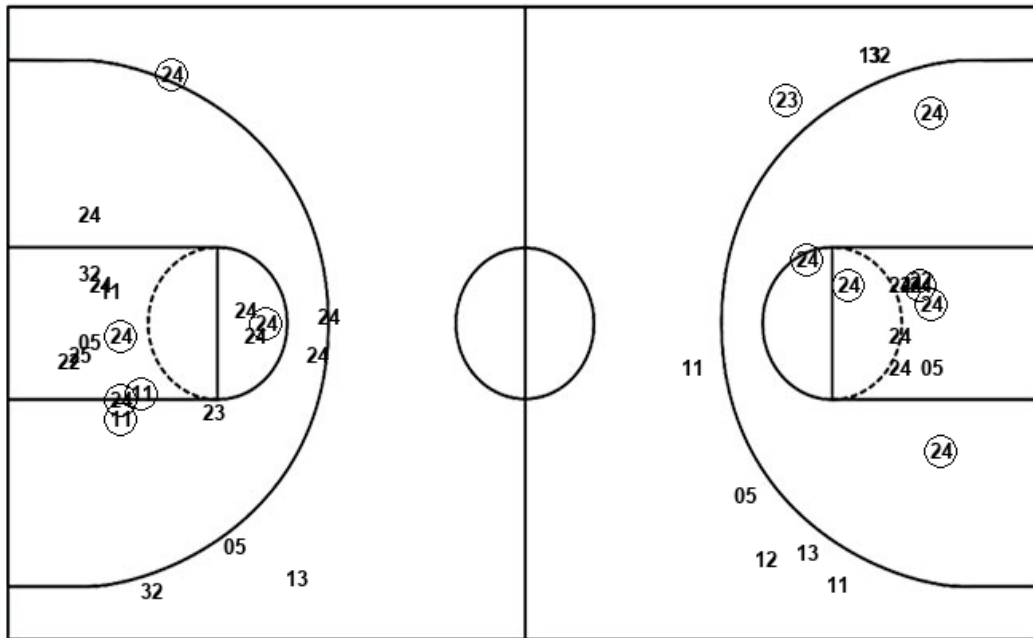

Official Shot Chart
Southeastern Oklahoma vs Henderson State
Southeastern Oklahoma Team Shots
January 25, 2020 at Duke Wells Center - Arkadelphia, AR (Duke Wells Center)

Layups

Layups

24 05 22 13 24
13 24 11 05 13
05 13 24 32 05
23 05 24 12 13
12 24

Dunks

Dunks

SEO : Period 1	Made	Att	Pct
Layups	3	6	50.0
Dunks	0	0	0
2PT Field Goals	5	10	50.0
3PT Field Goals	1	4	25.0
Total Field Goals	6	14	42.9

SEO : Period 3	Made	Att	Pct
Layups	3	7	42.9
Dunks	0	0	0
2PT Field Goals	6	16	37.5
3PT Field Goals	1	2	50.0
Total Field Goals	7	18	38.9

SEO : Period 2	Made	Att	Pct
Layups	0	3	00.0
Dunks	0	0	0
2PT Field Goals	3	14	21.4
3PT Field Goals	0	2	00.0
Total Field Goals	3	16	18.8

SEO : Period 4	Made	Att	Pct
Layups	4	6	66.7
Dunks	0	0	0
2PT Field Goals	7	9	77.8
3PT Field Goals	0	6	00.0
Total Field Goals	7	15	46.7