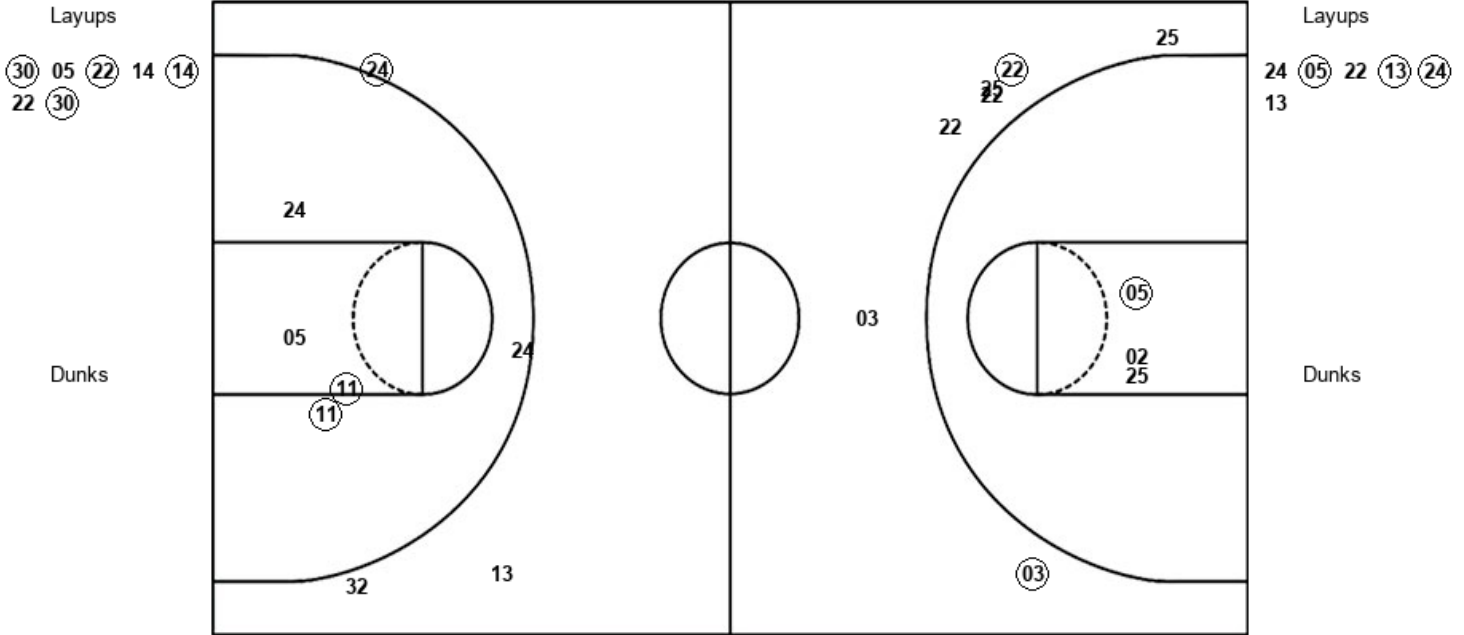

Official Shot Chart
Southeastern Oklahoma vs Henderson State
PERIOD 1 Shots
January 25, 2020 at Duke Wells Center - Arkadelphia, AR (Duke Wells Center)

Henderson State

Southeastern Oklahoma

HSU : Period 1	Made	Att	Pct
Layups	4	7	57.1
Dunks	0	0	0
2PT Field Goals	5	10	50.0
3PT Field Goals	2	7	28.6
Total Field Goals	7	17	41.2

SEO : Period 1	Made	Att	Pct
Layups	3	6	50.0
Dunks	0	0	0
2PT Field Goals	5	10	50.0
3PT Field Goals	1	4	25.0
Total Field Goals	6	14	42.9