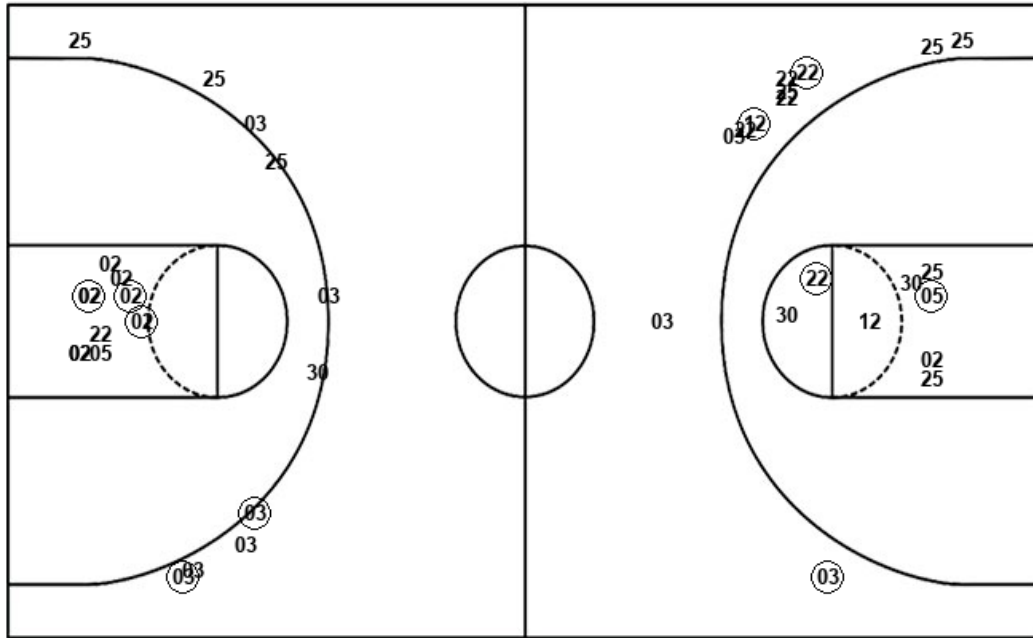

Official Shot Chart
Southeastern Oklahoma vs Henderson State
Henderson State Team Shots
January 25, 2020 at Duke Wells Center - Arkadelphia, AR (Duke Wells Center)

Layups

Layups

30	05	22	14	14
22	30	30	30	14
12	22	14	30	22
14	25	22	30	30
14	03	25	02	02

Dunks

Dunks

HSU : Period 1	Made	Att	Pct
Layups	4	7	57.1
Dunks	0	0	0
2PT Field Goals	5	10	50.0
3PT Field Goals	2	7	28.6
Total Field Goals	7	17	41.2

HSU : Period 2	Made	Att	Pct
Layups	4	6	66.7
Dunks	0	0	0
2PT Field Goals	5	11	45.5
3PT Field Goals	1	4	25.0
Total Field Goals	6	15	40.0

HSU : Period 3	Made	Att	Pct
Layups	4	7	57.1
Dunks	0	0	0
2PT Field Goals	5	10	50.0
3PT Field Goals	1	5	20.0
Total Field Goals	6	15	40.0

HSU : Period 4	Made	Att	Pct
Layups	4	5	80.0
Dunks	0	0	0
2PT Field Goals	6	12	50.0
3PT Field Goals	1	5	20.0
Total Field Goals	7	17	41.2