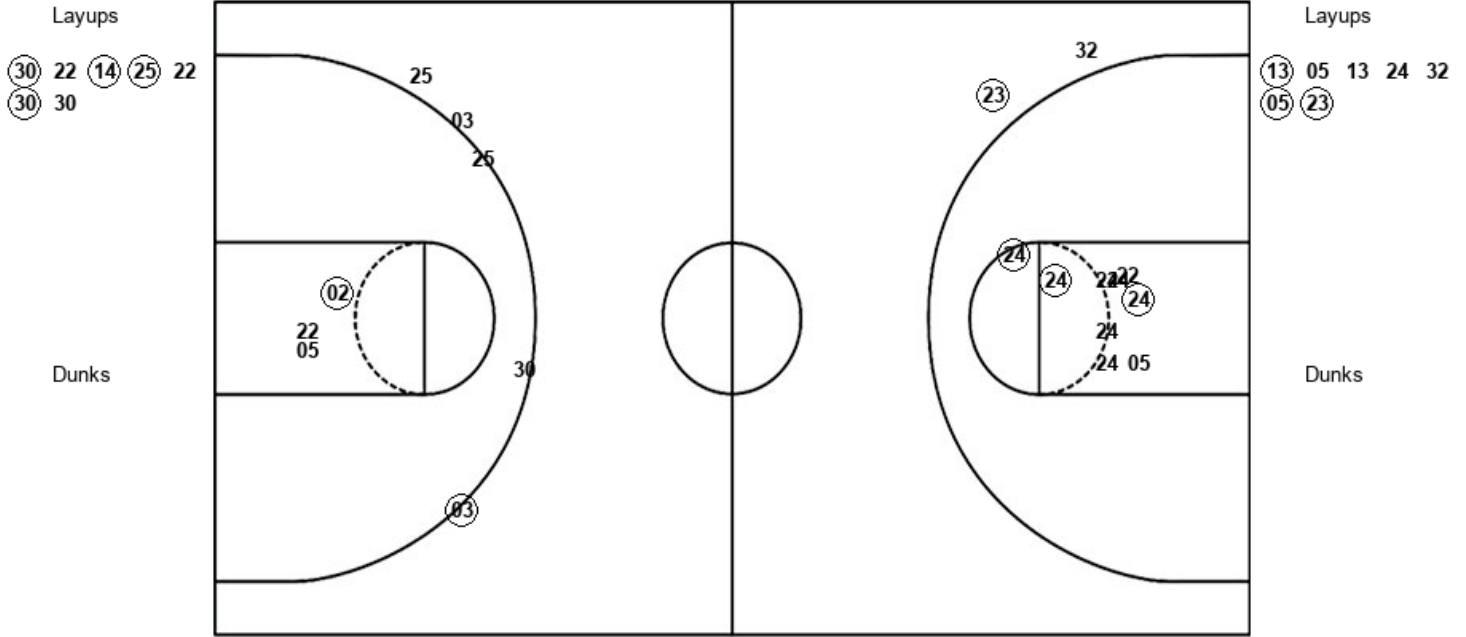

**Official Shot Chart**  
**Southeastern Oklahoma vs Henderson State**  
**PERIOD 3 Shots**  
 January 25, 2020 at Duke Wells Center - Arkadelphia, AR (Duke Wells Center)

**Henderson State**

**Southeastern Oklahoma**