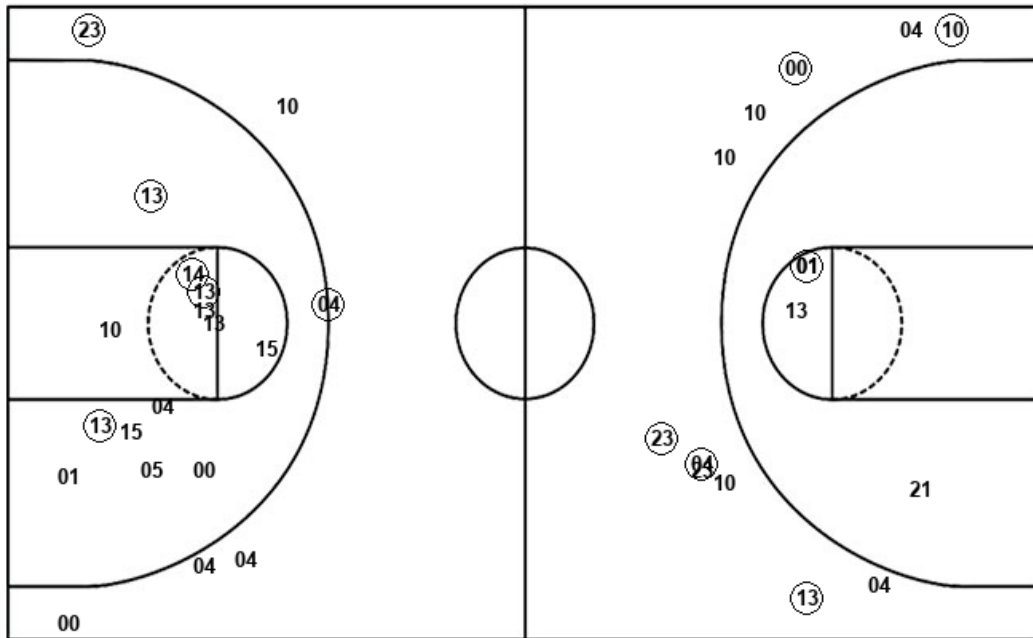

Official Shot Chart
Notre Dame vs Virginia
Virginia Team Shots
January 26, 2020 at John Paul Jones Arena - Charlottesville, Va.

Layups

Layups

01	01	14	04	10
15	10	15	10	10
04	01	04	01	13
13	04	04	12	01
01	13	10	04	00
15	10	10	01	13
01	01	14	12	15
00	10	15		

Dunks

Dunks

VA : Period 1	Made	Att	Pct
Layups	6	9	66.7
Dunks	0	0	0
2PT Field Goals	6	11	54.5
3PT Field Goals	1	5	20.0
Total Field Goals	7	16	43.8

VA : Period 3	Made	Att	Pct
Layups	4	9	44.4
Dunks	0	0	0
2PT Field Goals	7	16	43.8
3PT Field Goals	0	1	00.0
Total Field Goals	7	17	41.2

VA : Period 2	Made	Att	Pct
Layups	8	10	80.0
Dunks	0	0	0
2PT Field Goals	9	12	75.0
3PT Field Goals	4	6	66.7
Total Field Goals	13	18	72.2

VA : Period 4	Made	Att	Pct
Layups	4	10	40.0
Dunks	0	0	0
2PT Field Goals	6	17	35.3
3PT Field Goals	1	4	25.0
Total Field Goals	7	21	33.3