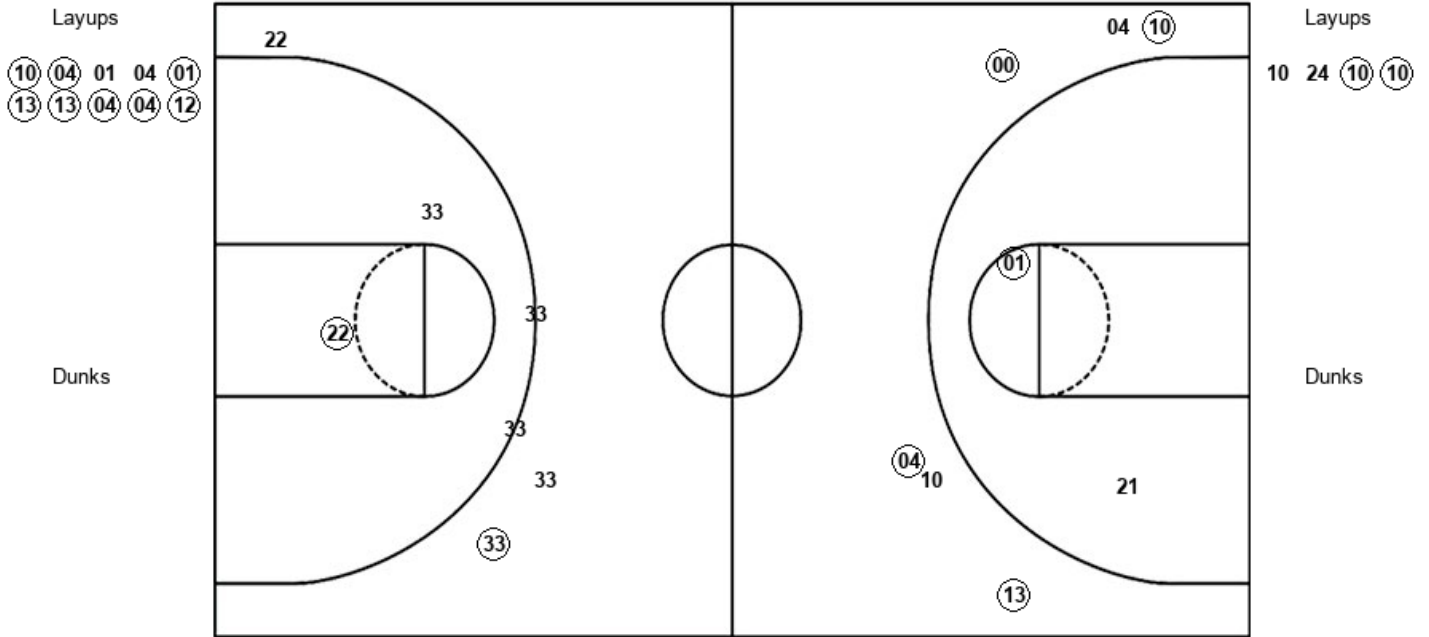

Official Shot Chart
Notre Dame vs Virginia
PERIOD 2 Shots
January 26, 2020 at John Paul Jones Arena - Charlottesville, Va.

Virginia

Notre Dame

VA : Period 2	Made	Att	Pct
Layups	8	10	80.0
Dunks	0	0	0
2PT Field Goals	9	12	75.0
3PT Field Goals	4	6	66.7
Total Field Goals	13	18	72.2

ND : Period 2	Made	Att	Pct
Layups	2	4	50.0
Dunks	0	0	0
2PT Field Goals	3	6	50.0
3PT Field Goals	1	5	20.0
Total Field Goals	4	11	36.4