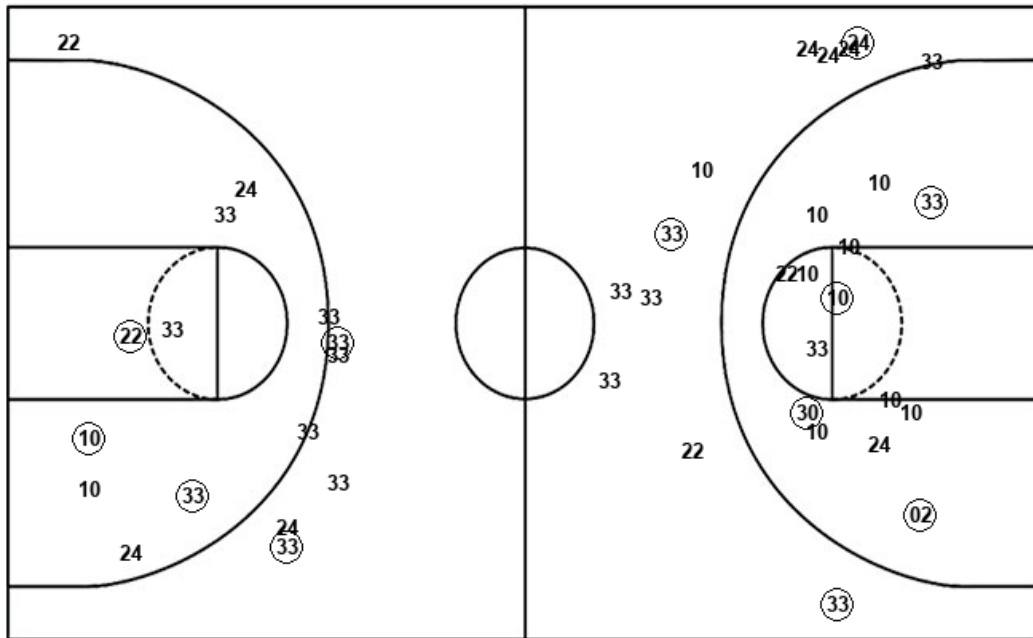

Official Shot Chart
Notre Dame vs Virginia
Notre Dame Team Shots
January 26, 2020 at John Paul Jones Arena - Charlottesville, Va.

Layups

Dunks

Layups

Dunks

ND : Period 1	Made	Att	Pct
Layups	1	1	100.0
Dunks	0	0	0
2PT Field Goals	3	6	50.0
3PT Field Goals	1	4	25.0
Total Field Goals	4	10	40.0

ND : Period 3	Made	Att	Pct
Layups	1	6	16.7
Dunks	0	0	0
2PT Field Goals	1	14	07.1
3PT Field Goals	0	4	00.0
Total Field Goals	1	18	05.6

ND : Period 2	Made	Att	Pct
Layups	2	4	50.0
Dunks	0	0	0
2PT Field Goals	3	6	50.0
3PT Field Goals	1	5	20.0
Total Field Goals	4	11	36.4

ND : Period 4	Made	Att	Pct
Layups	2	3	66.7
Dunks	0	0	0
2PT Field Goals	6	9	66.7
3PT Field Goals	3	8	37.5
Total Field Goals	9	17	52.9