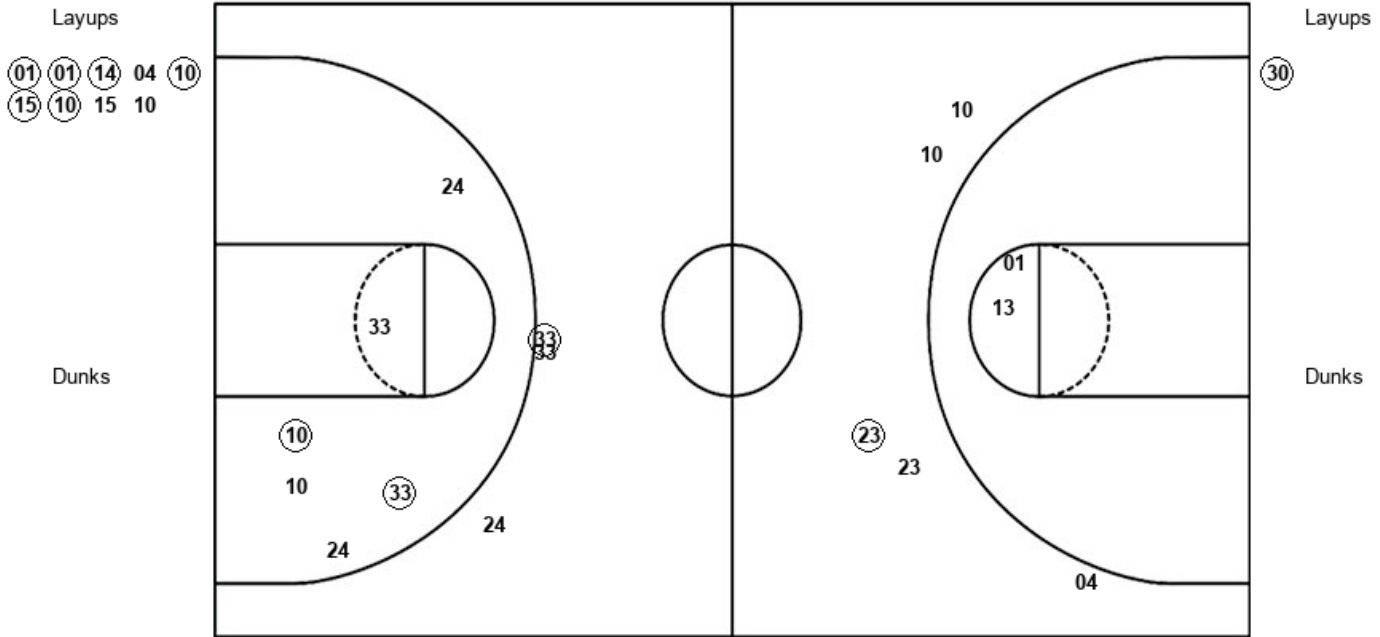

Official Shot Chart
Notre Dame vs Virginia
PERIOD 1 Shots
January 26, 2020 at John Paul Jones Arena - Charlottesville, Va.

Virginia

Notre Dame

VA : Period 1	Made	Att	Pct
Layups	6	9	66.7
Dunks	0	0	0
2PT Field Goals	6	11	54.5
3PT Field Goals	1	5	20.0
Total Field Goals	7	16	43.8

ND : Period 1	Made	Att	Pct
Layups	1	1	100.0
Dunks	0	0	0
2PT Field Goals	3	6	50.0
3PT Field Goals	1	4	25.0
Total Field Goals	4	10	40.0