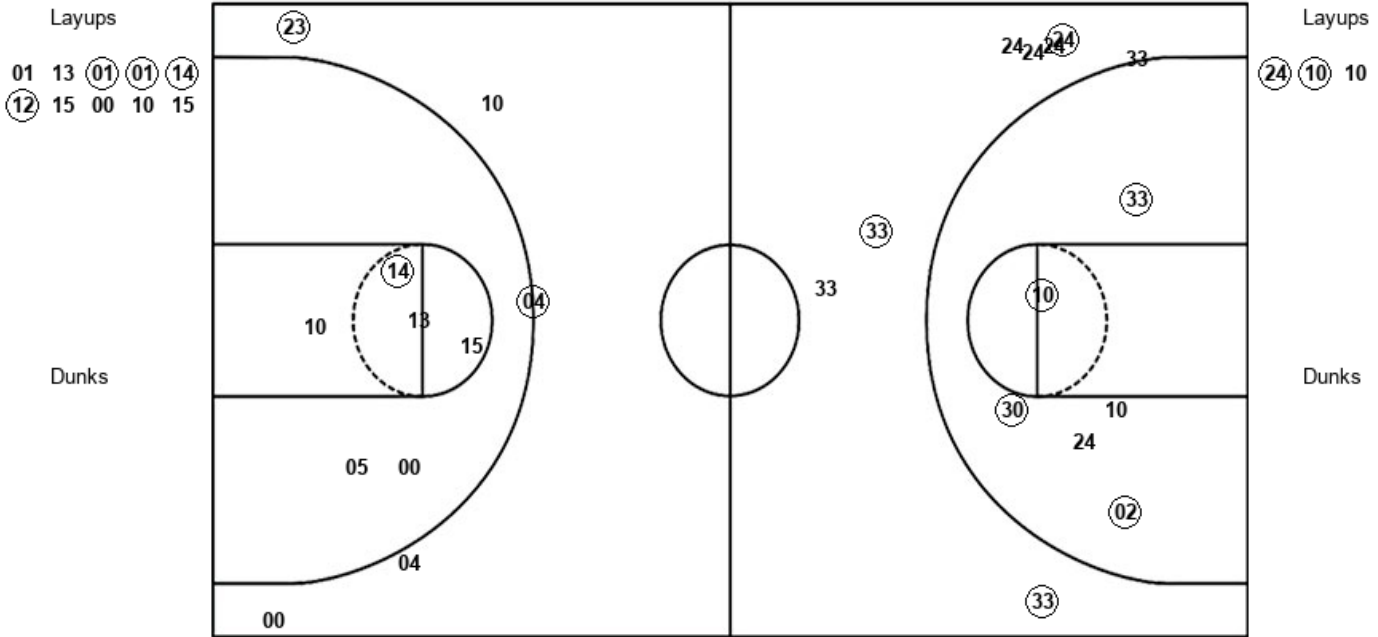

Official Shot Chart
Notre Dame vs Virginia
PERIOD 4 Shots
January 26, 2020 at John Paul Jones Arena - Charlottesville, Va.

Virginia

Notre Dame

VA : Period 4	Made	Att	Pct
Layups	4	10	40.0
Dunks	0	0	0
2PT Field Goals	6	17	35.3
3PT Field Goals	1	4	25.0
Total Field Goals	7	21	33.3

ND : Period 4	Made	Att	Pct
Layups	2	3	66.7
Dunks	0	0	0
2PT Field Goals	6	9	66.7
3PT Field Goals	3	8	37.5
Total Field Goals	9	17	52.9