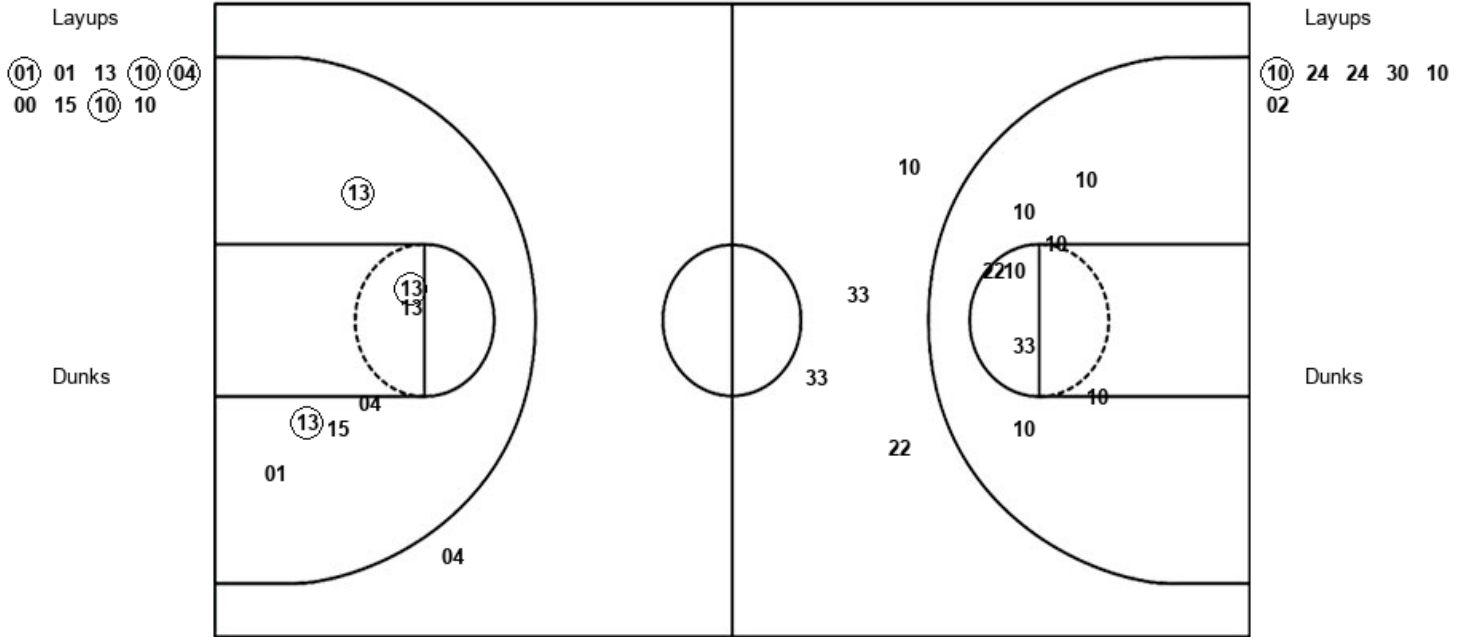

Official Shot Chart
Notre Dame vs Virginia
PERIOD 3 Shots
January 26, 2020 at John Paul Jones Arena - Charlottesville, Va.

Virginia

Notre Dame

VA : Period 3	Made	Att	Pct
Layups	4	9	44.4
Dunks	0	0	0
2PT Field Goals	7	16	43.8
3PT Field Goals	0	1	00.0
Total Field Goals	7	17	41.2

ND : Period 3	Made	Att	Pct
Layups	1	6	16.7
Dunks	0	0	0
2PT Field Goals	1	14	07.1
3PT Field Goals	0	4	00.0
Total Field Goals	1	18	05.6