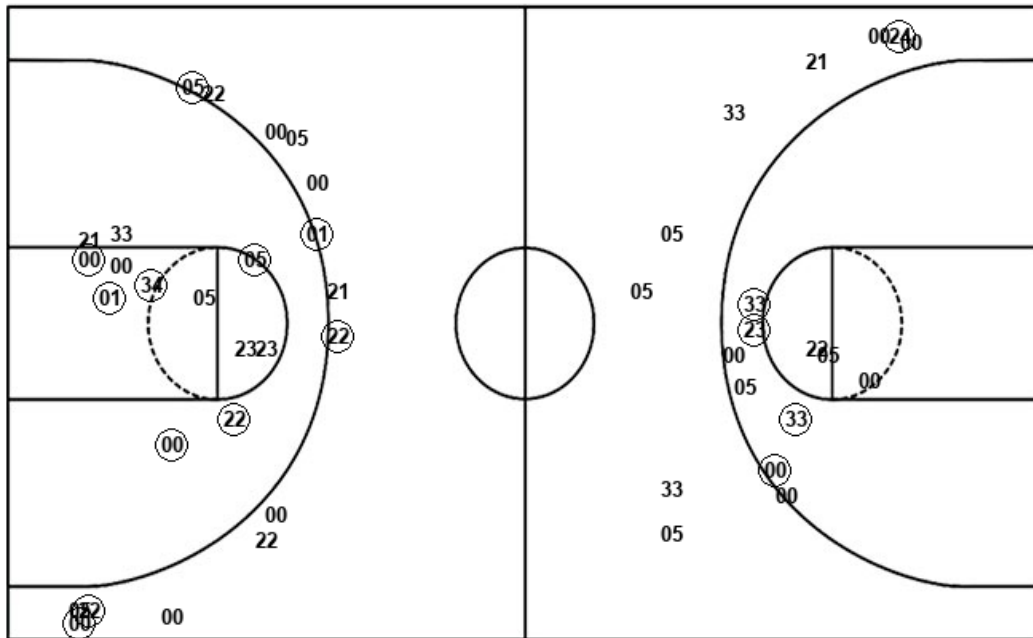

**Official Shot Chart
UTRGV vs New Mexico St.
UTRGV Team Shots**

January 23, 2020 at Pan American Center (Lou Henson Court) - Las Cruces

Layups

Layups

(21) (22) 24 (23) (01)
21 23 22 24 21
(00) (23) (00) (01) (23)
24 01 (23) (00) 22
(23) (05)