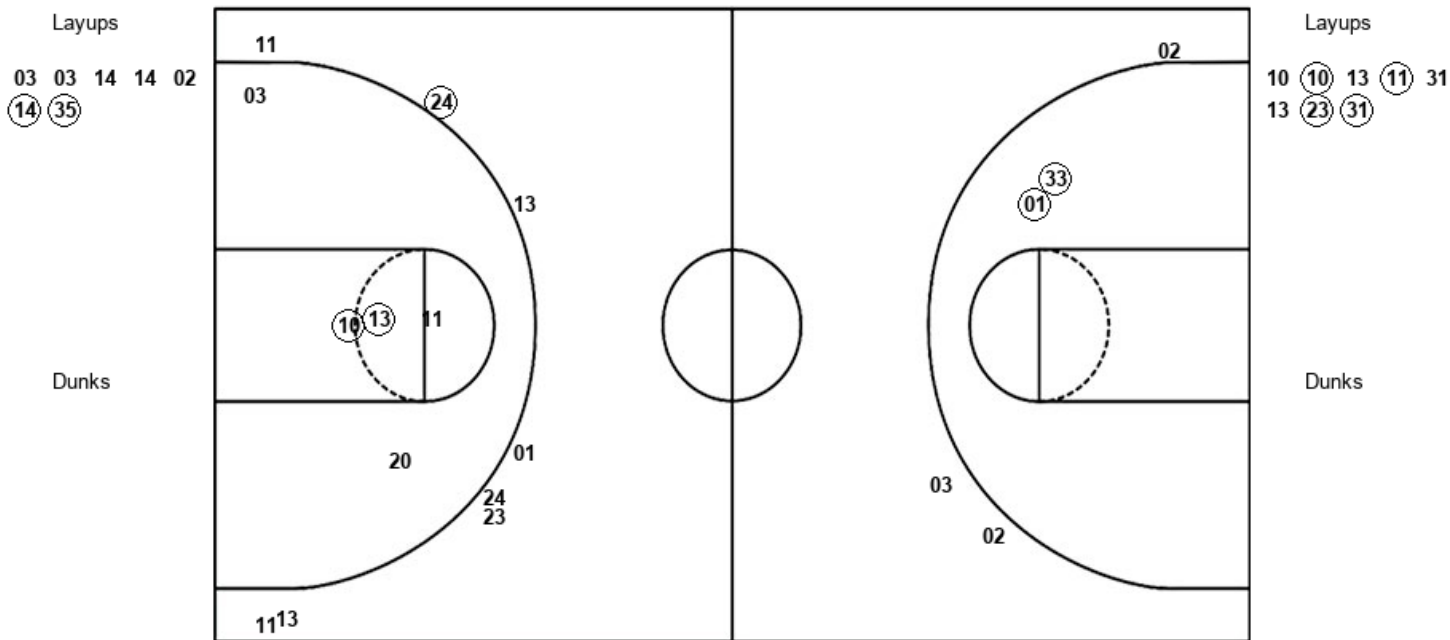

Official Shot Chart
Western Mich. vs UIC
PERIOD 3 Shots
December 08, 2019 at Credit Union 1 Arena - Chicago

UIC

Western Mich.

UIC : Period 3	Made	Att	Pct
Layups	2	7	28.6
Dunks	0	0	0
2PT Field Goals	4	9	44.4
3PT Field Goals	0	3	00.0
Total Field Goals	4	12	33.3

WMU : Period 3	Made	Att	Pct
Layups	4	8	50.0
Dunks	0	0	0
2PT Field Goals	7	14	50.0
3PT Field Goals	0	7	00.0
Total Field Goals	7	21	33.3