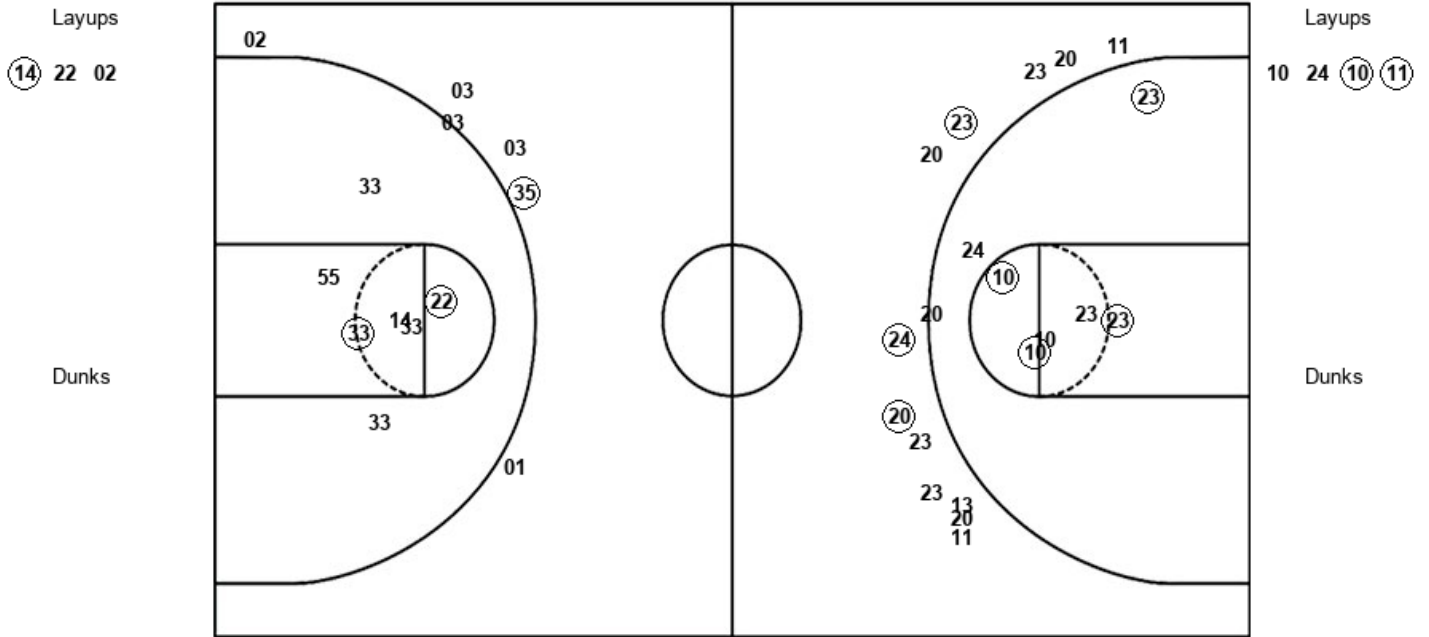

Official Shot Chart
Western Mich. vs UIC
PERIOD 1 Shots
December 08, 2019 at Credit Union 1 Arena - Chicago

UIC

Western Mich.

UIC : Period 1	Made	Att	Pct
Layups	1	3	33.3
Dunks	0	0	0
2PT Field Goals	3	10	30.0
3PT Field Goals	1	6	16.7
Total Field Goals	4	16	25.0

WMU : Period 1	Made	Att	Pct
Layups	2	4	50.0
Dunks	0	0	0
2PT Field Goals	6	12	50.0
3PT Field Goals	3	12	25.0
Total Field Goals	9	24	37.5