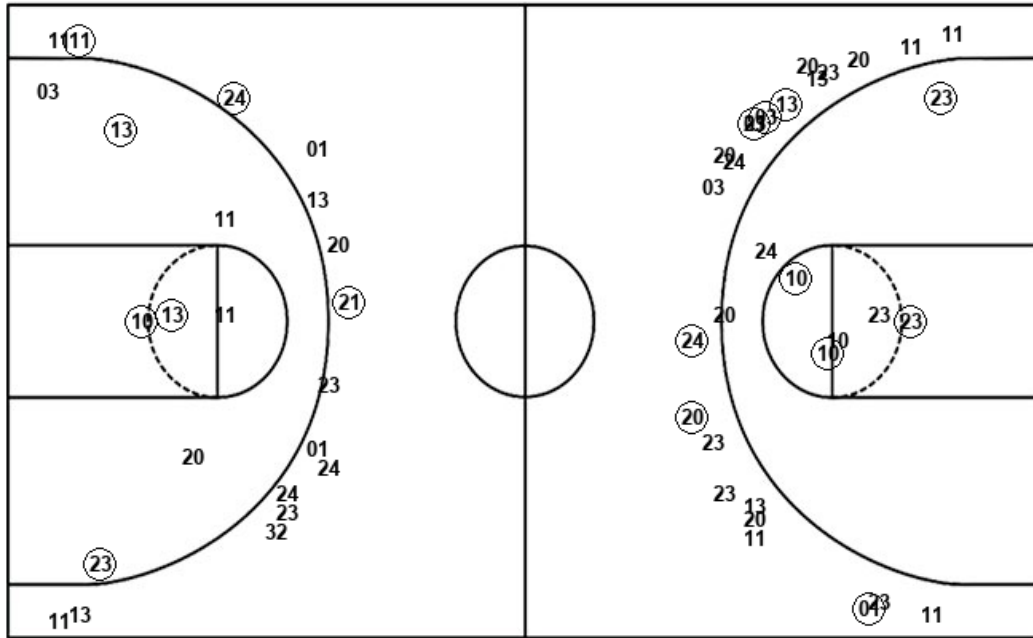

Official Shot Chart
Western Mich. vs UIC
Western Mich. Team Shots
December 08, 2019 at Credit Union 1 Arena - Chicago

Layups

Layups

- 10 24 (10) (11) 31
- (31) (20) 23 (10) 11
- (20) 10 10 (10) 13
- (11) 31 13 (23) (31)
- (10) 23 (23) (10) (11)
- (31) (23) (31)

Dunks

Dunks

WMU : Period 1	Made	Att	Pct
Layups	2	4	50.0
Dunks	0	0	0
2PT Field Goals	6	12	50.0
3PT Field Goals	3	12	25.0
Total Field Goals	9	24	37.5

WMU : Period 2	Made	Att	Pct
Layups	4	8	50.0
Dunks	0	0	0
2PT Field Goals	4	8	50.0
3PT Field Goals	3	11	27.3
Total Field Goals	7	19	36.8

WMU : Period 3	Made	Att	Pct
Layups	4	8	50.0
Dunks	0	0	0
2PT Field Goals	7	14	50.0
3PT Field Goals	0	7	00.0
Total Field Goals	7	21	33.3

WMU : Period 4	Made	Att	Pct
Layups	7	8	87.5
Dunks	0	0	0
2PT Field Goals	9	11	81.8
3PT Field Goals	2	7	28.6
Total Field Goals	11	18	61.1