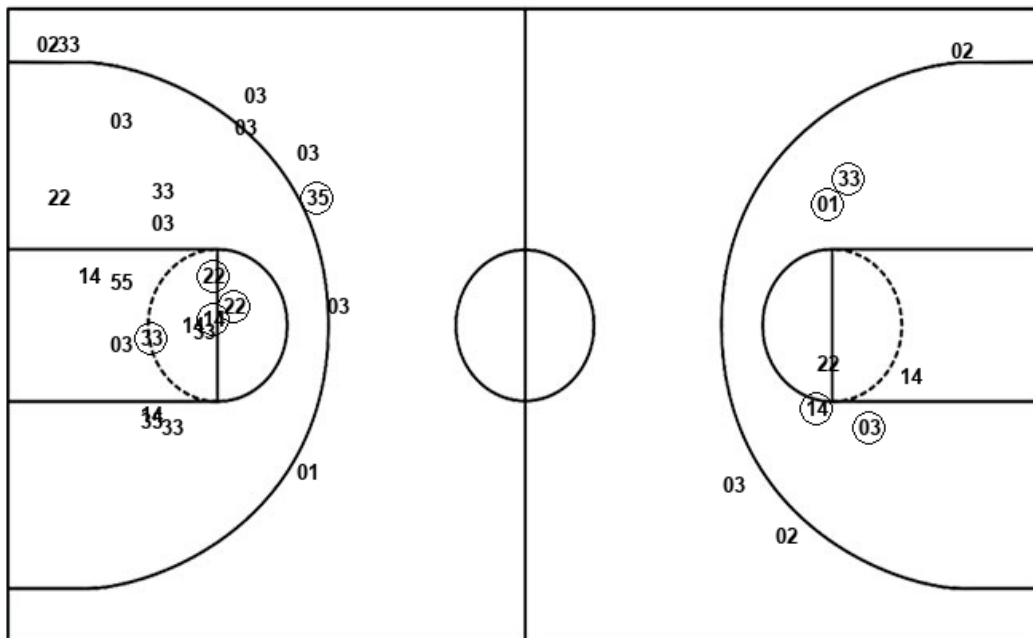

Official Shot Chart
Western Mich. vs UIC
UIC Team Shots
December 08, 2019 at Credit Union 1 Arena - Chicago

Layups

Layups

- (14) 22 02 (33) 55
- (33) (03) (35) 03 03
- 14 14 02 (14) (35)
- (22) 14 03 (33) 33
- (14) 01 (14) (22)

Dunks

Dunks

UIC : Period 1	Made	Att	Pct
Layups	1	3	33.3
Dunks	0	0	0
2PT Field Goals	3	10	30.0
3PT Field Goals	1	6	16.7
Total Field Goals	4	16	25.0

UIC : Period 2	Made	Att	Pct
Layups	4	5	80.0
Dunks	0	0	0
2PT Field Goals	6	14	42.9
3PT Field Goals	0	2	00.0
Total Field Goals	6	16	37.5

UIC : Period 3	Made	Att	Pct
Layups	2	7	28.6
Dunks	0	0	0
2PT Field Goals	4	9	44.4
3PT Field Goals	0	3	00.0
Total Field Goals	4	12	33.3

UIC : Period 4	Made	Att	Pct
Layups	5	9	55.6
Dunks	0	0	0
2PT Field Goals	7	13	53.8
3PT Field Goals	0	0	0
Total Field Goals	7	13	53.8