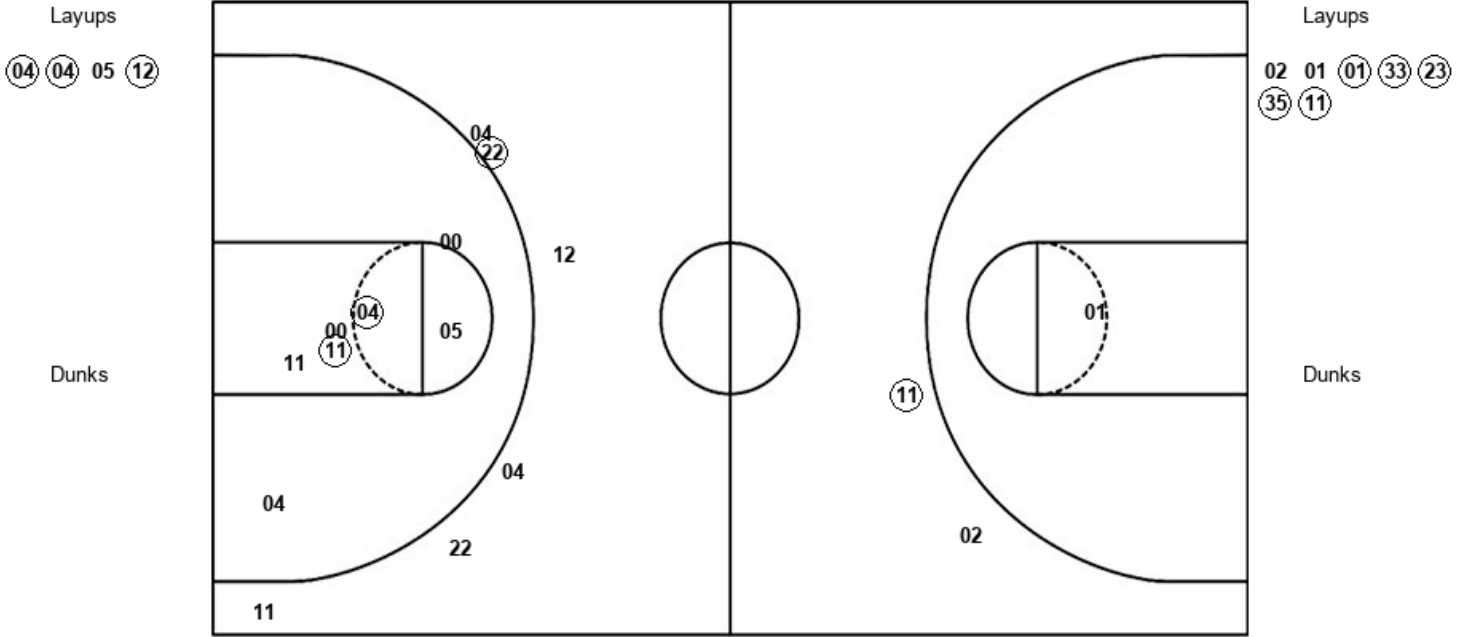

Official Shot Chart
Middle Tenn. vs Western Ky.
PERIOD 2 Shots
January 11, 2020 at E.A. Diddle Arena (John Oldham Court) - Bowling Green. KY

Western Ky.

Middle Tenn.

WKU : Period 2	Made	Att	Pct
Layups	3	4	75.0
Dunks	0	0	0
2PT Field Goals	5	11	45.5
3PT Field Goals	1	6	16.7
Total Field Goals	6	17	35.3

MTS : Period 2	Made	Att	Pct
Layups	5	7	71.4
Dunks	0	0	0
2PT Field Goals	5	8	62.5
3PT Field Goals	1	2	50.0
Total Field Goals	6	10	60.0