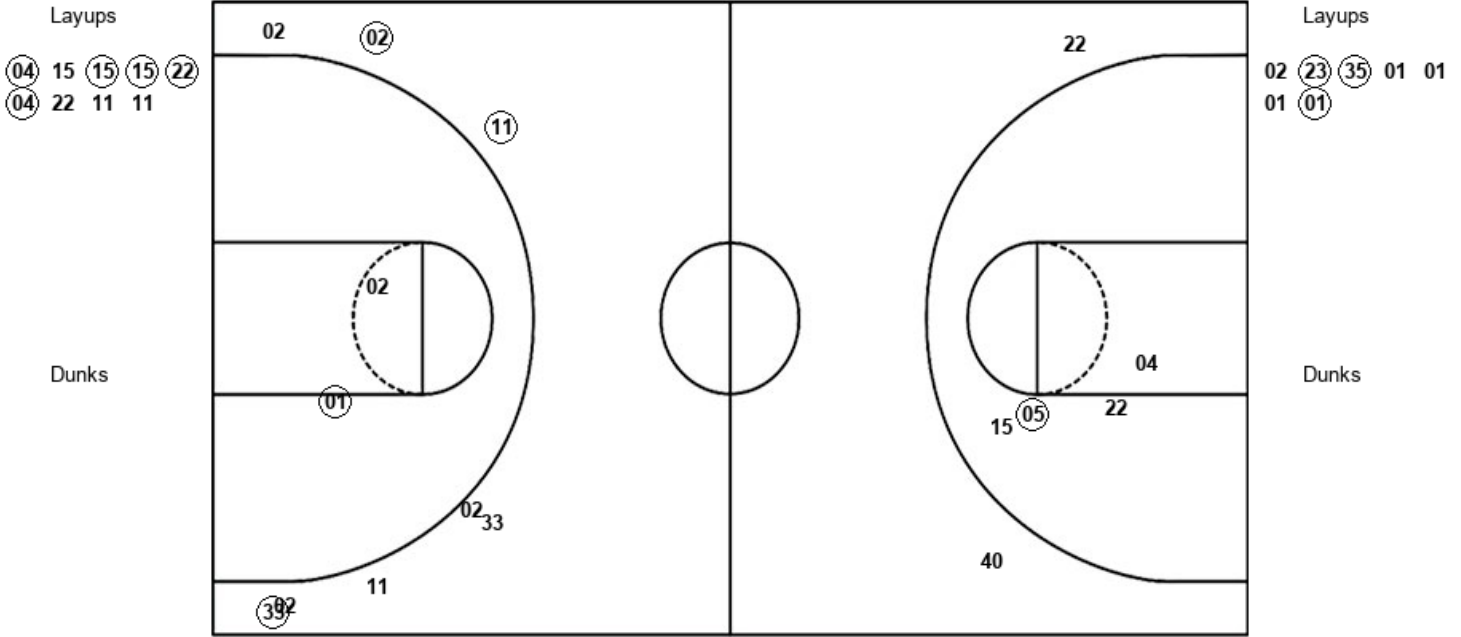

Official Shot Chart
Middle Tenn. vs Western Ky.
 PERIOD 3 Shots
 January 11, 2020 at E.A. Diddle Arena (John Oldham Court) - Bowling Green. KY

Western Ky.

Middle Tenn.

WKU : Period 3	Made	Att	Pct
Layups	5	9	55.6
Dunks	0	0	0
2PT Field Goals	6	13	46.2
3PT Field Goals	0	2	00.0
Total Field Goals	6	15	40.0