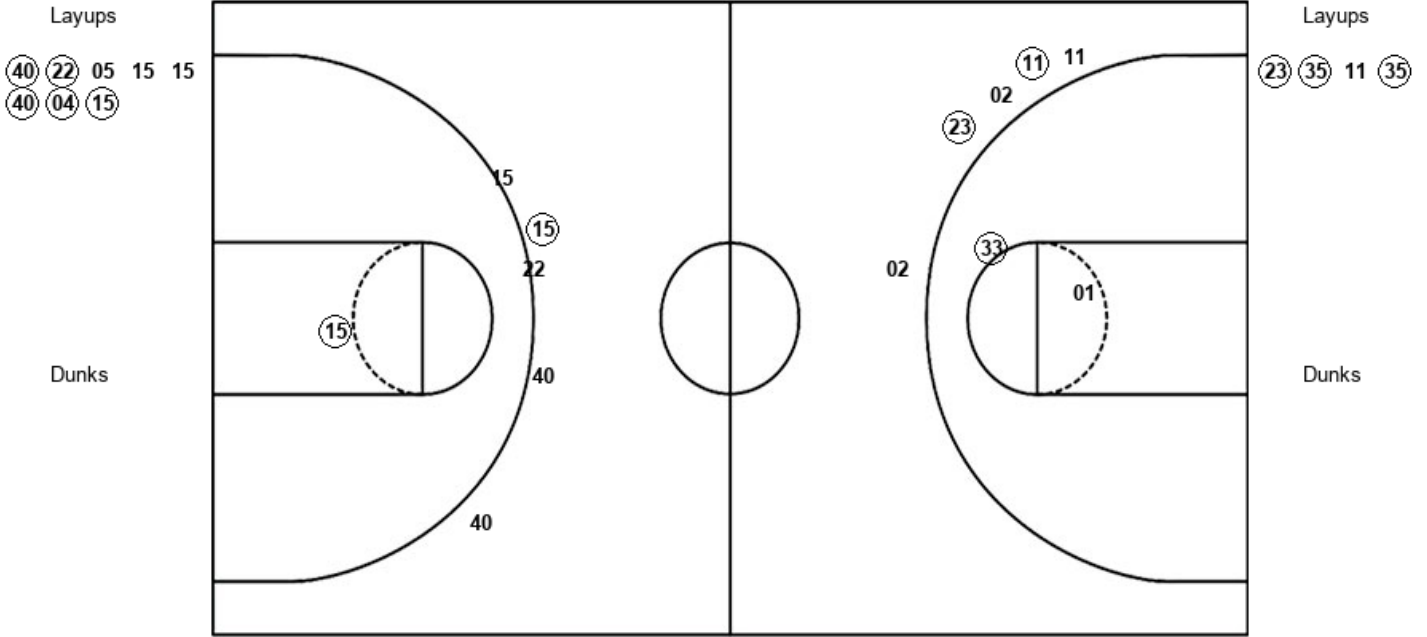

Official Shot Chart
Middle Tenn. vs Western Ky.
PERIOD 1 Shots
January 11, 2020 at E.A. Diddle Arena (John Oldham Court) - Bowling Green, KY

Western Ky.

Middle Tenn.

WKU : Period 1	Made	Att	Pct
Layups	5	8	62.5
Dunks	0	0	0
2PT Field Goals	6	9	66.7
3PT Field Goals	1	5	20.0
Total Field Goals	7	14	50.0

MTS : Period 1	Made	Att	Pct
Layups	3	4	75.0
Dunks	0	0	0
2PT Field Goals	4	6	66.7
3PT Field Goals	2	5	40.0
Total Field Goals	6	11	54.5