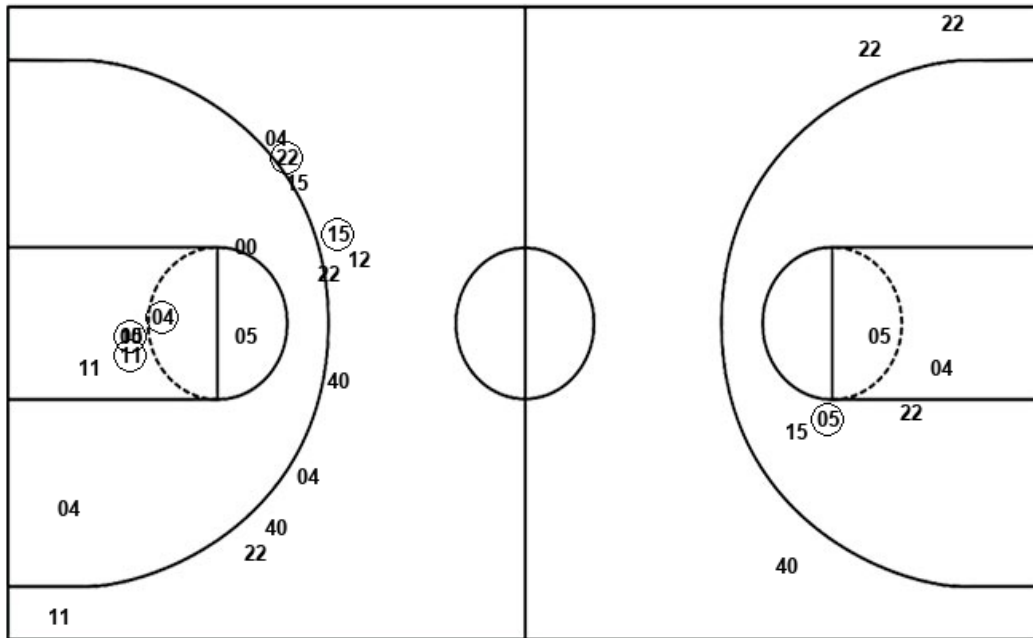

Official Shot Chart
Middle Tenn. vs Western Ky.
Western Ky. Team Shots
January 11, 2020 at E.A. Diddle Arena (John Oldham Court) - Bowling Green. KY

Layups

Layups

- (40) (22) 05 15 15
- (40) (04) (15) (04) (04)
- 05 (12) (04) 15 (15)
- (15) (22) (04) 22 11
- 11 04 (40) 05 (15)
- (15) 12 (04) 04 (15)
- (05) 05

Dunks

Dunks

WKU : Period 1	Made	Att	Pct
Layups	5	8	62.5
Dunks	0	0	0
2PT Field Goals	6	9	66.7
3PT Field Goals	1	5	20.0
Total Field Goals	7	14	50.0

WKU : Period 2	Made	Att	Pct
Layups	3	4	75.0
Dunks	0	0	0
2PT Field Goals	5	11	45.5
3PT Field Goals	1	6	16.7
Total Field Goals	6	17	35.3

WKU : Period 3	Made	Att	Pct
Layups	5	9	55.6
Dunks	0	0	0
2PT Field Goals	6	13	46.2
3PT Field Goals	0	2	00.0
Total Field Goals	6	15	40.0

WKU : Period 4	Made	Att	Pct
Layups	6	11	54.5
Dunks	0	0	0
2PT Field Goals	6	12	50.0
3PT Field Goals	0	1	00.0
Total Field Goals	6	13	46.2