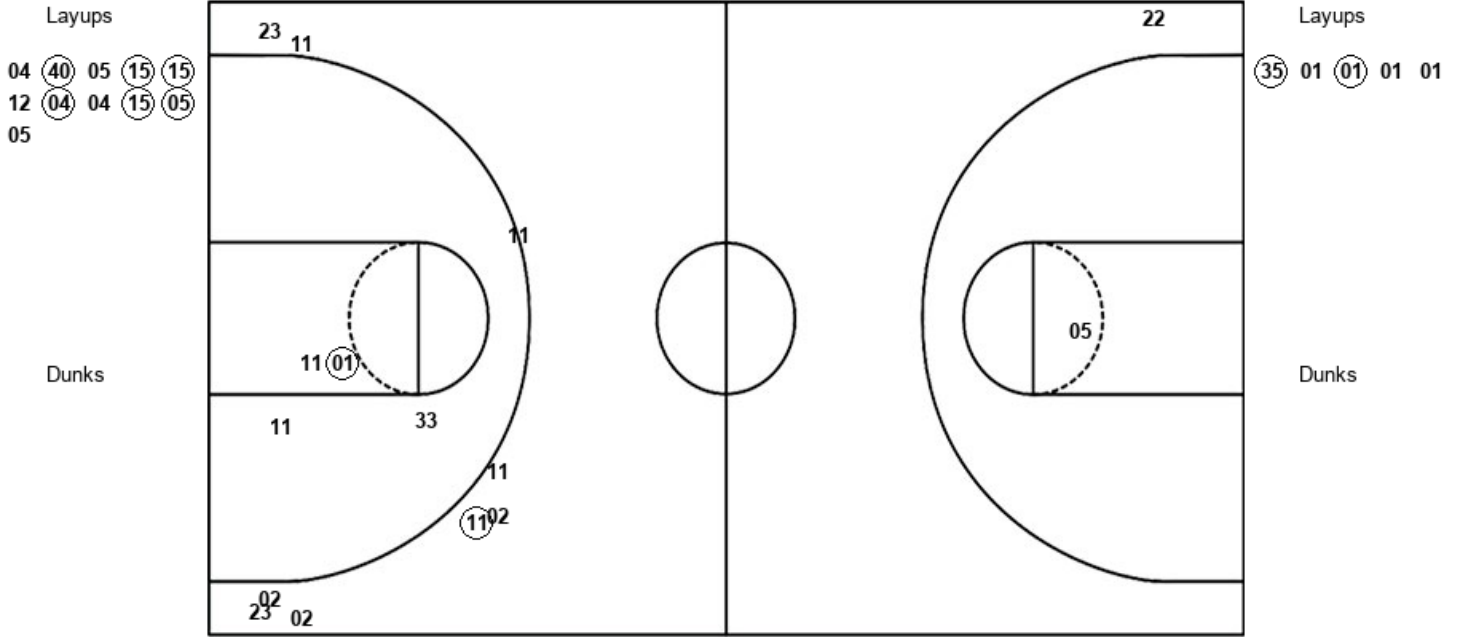

Official Shot Chart
Middle Tenn. vs Western Ky.
PERIOD 4 Shots
January 11, 2020 at E.A. Diddle Arena (John Oldham Court) - Bowling Green. KY

Western Ky.

Middle Tenn.

WKU : Period 4	Made	Att	Pct
Layups	6	11	54.5
Dunks	0	0	0
2PT Field Goals	6	12	50.0
3PT Field Goals	0	1	00.0
Total Field Goals	6	13	46.2

MTS : Period 4	Made	Att	Pct
Layups	2	5	40.0
Dunks	0	0	0
2PT Field Goals	3	9	33.3
3PT Field Goals	1	9	11.1
Total Field Goals	4	18	22.2