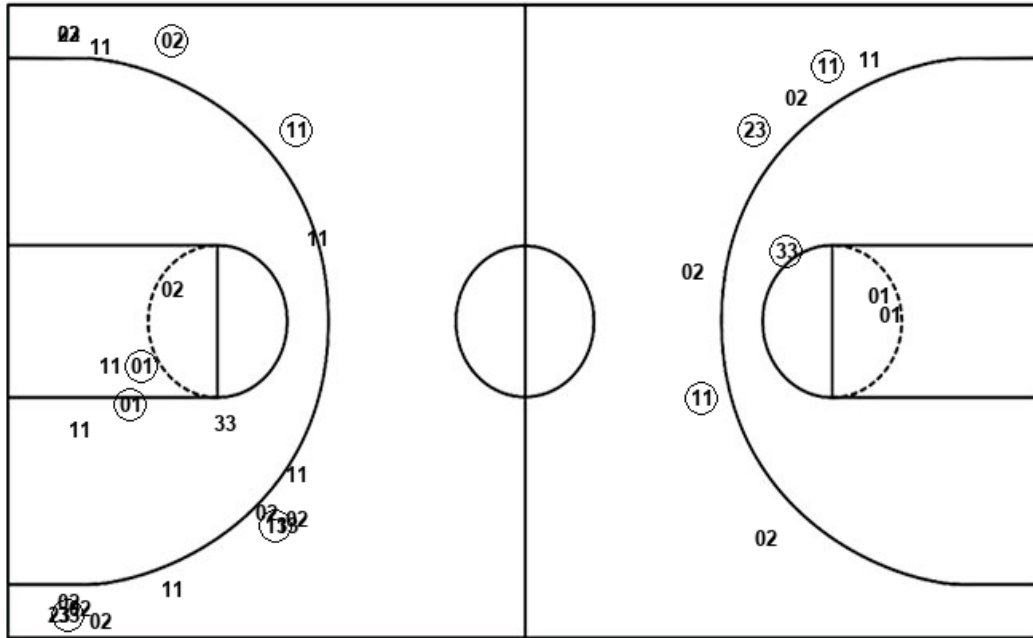

Official Shot Chart
Middle Tenn. vs Western Ky.
Middle Tenn. Team Shots
 January 11, 2020 at E.A. Diddle Arena (John Oldham Court) - Bowling Green. KY

Layups

Layups

(23) (35) 11 (35) 02
 01 (01) (33) (23) (35)
 (11) 02 (23) (35) 01
 01 01 (01) (35) 01
 (01) 01 01