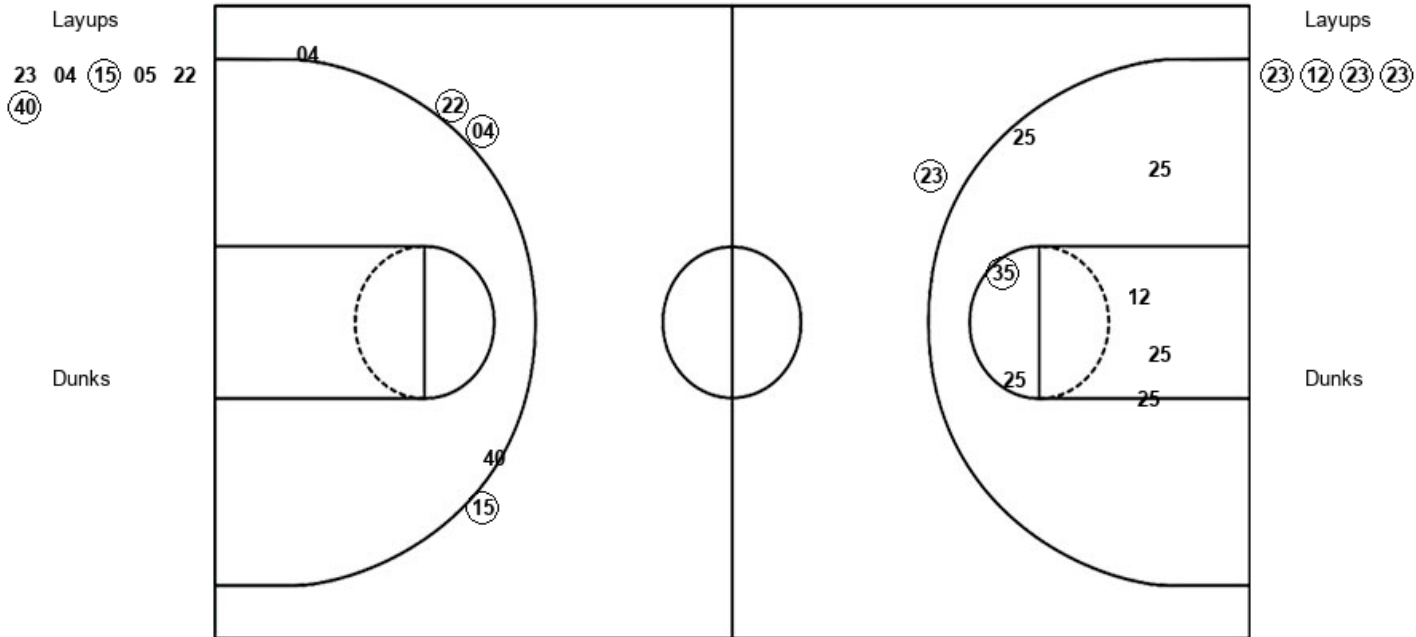

Official Shot Chart
Little Rock vs Western Ky.
PERIOD 2 Shots

November 24, 2019 at E.A. Diddle Arena (John Oldham Court) - Bowling Green. KY

Western Ky.

Little Rock

WKU : Period 2	Made	Att	Pct
Layups	2	6	33.3
Dunks	0	0	0
2PT Field Goals	2	6	33.3
3PT Field Goals	3	5	60.0
Total Field Goals	5	11	45.5

LTR : Period 2	Made	Att	Pct
Layups	4	4	100.0
Dunks	0	0	0
2PT Field Goals	5	11	45.5
3PT Field Goals	1	1	100.0
Total Field Goals	6	12	50.0