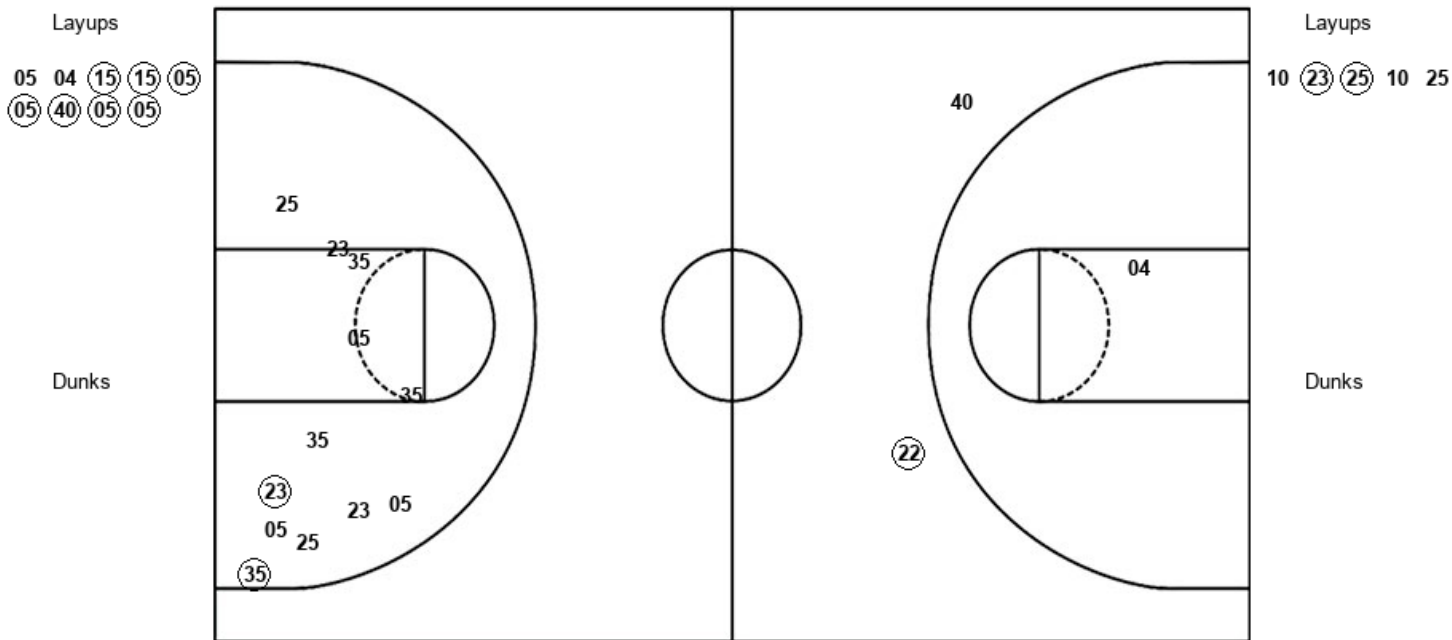

Official Shot Chart
Little Rock vs Western Ky.
PERIOD 3 Shots

November 24, 2019 at E.A. Diddle Arena (John Oldham Court) - Bowling Green, KY

Western Ky.

Little Rock

WKU : Period 3	Made	Att	Pct
Layups	7	9	77.8
Dunks	0	0	0
2PT Field Goals	7	10	70.0
3PT Field Goals	1	2	50.0
Total Field Goals	8	12	66.7

LTR : Period 3	Made	Att	Pct
Layups	2	5	40.0
Dunks	0	0	0
2PT Field Goals	4	17	23.5
3PT Field Goals	0	0	0
Total Field Goals	4	17	23.5