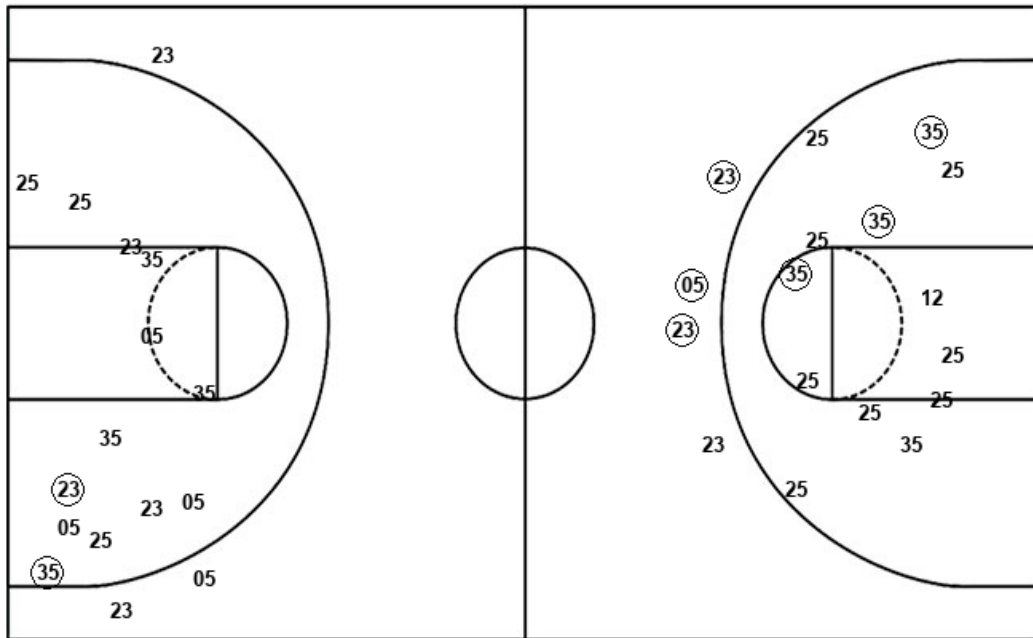

Official Shot Chart
Little Rock vs Western Ky.
Little Rock Team Shots

November 24, 2019 at E.A. Diddle Arena (John Oldham Court) - Bowling Green. KY

Layups

Layups

Dunks

Dunks

LTR : Period 1	Made	Att	Pct
Layups	3	3	100.0
Dunks	0	0	0
2PT Field Goals	5	9	55.6
3PT Field Goals	2	3	66.7
Total Field Goals	7	12	58.3

LTR : Period 3	Made	Att	Pct
Layups	2	5	40.0
Dunks	0	0	0
2PT Field Goals	4	17	23.5
3PT Field Goals	0	0	0
Total Field Goals	4	17	23.5

LTR : Period 2	Made	Att	Pct
Layups	4	4	100.0
Dunks	0	0	0
2PT Field Goals	5	11	45.5
3PT Field Goals	1	1	100.0
Total Field Goals	6	12	50.0

LTR : Period 4	Made	Att	Pct
Layups	5	9	55.6
Dunks	0	0	0
2PT Field Goals	5	10	50.0
3PT Field Goals	0	3	00.0
Total Field Goals	5	13	38.5