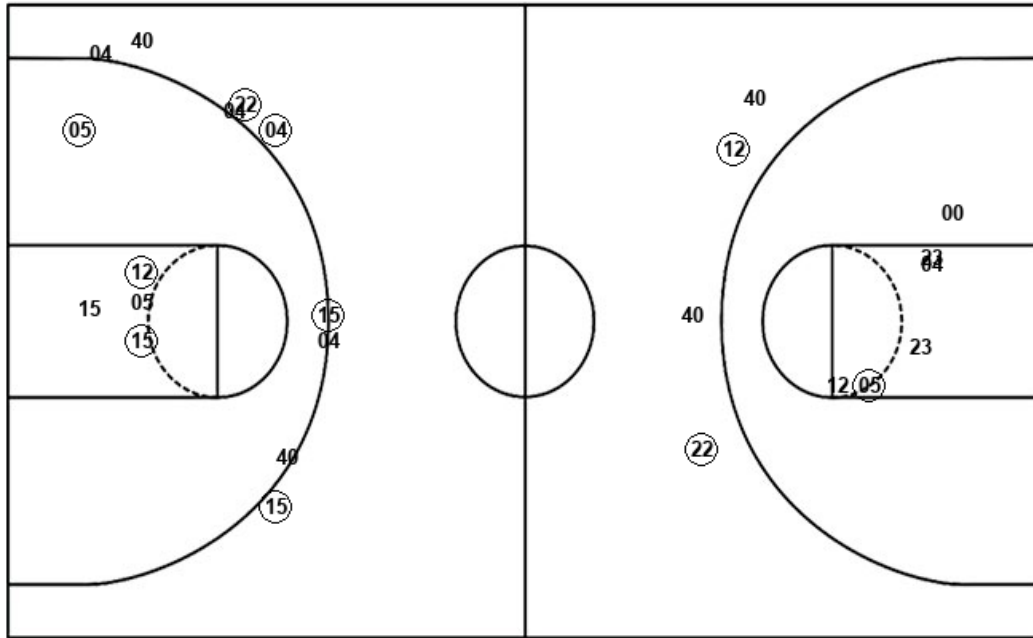

Official Shot Chart
Little Rock vs Western Ky.
Western Ky. Team Shots

November 24, 2019 at E.A. Diddle Arena (John Oldham Court) - Bowling Green, KY

Layups

Layups

Dunks

Dunks

WKU : Period 1	Made	Att	Pct
Layups	6	7	85.7
Dunks	0	0	0
2PT Field Goals	9	12	75.0
3PT Field Goals	1	4	25.0
Total Field Goals	10	16	62.5

WKU : Period 3	Made	Att	Pct
Layups	7	9	77.8
Dunks	0	0	0
2PT Field Goals	7	10	70.0
3PT Field Goals	1	2	50.0
Total Field Goals	8	12	66.7

WKU : Period 2	Made	Att	Pct
Layups	2	6	33.3
Dunks	0	0	0
2PT Field Goals	2	6	33.3
3PT Field Goals	3	5	60.0
Total Field Goals	5	11	45.5

WKU : Period 4	Made	Att	Pct
Layups	6	11	54.5
Dunks	0	0	0
2PT Field Goals	7	16	43.8
3PT Field Goals	1	2	50.0
Total Field Goals	8	18	44.4