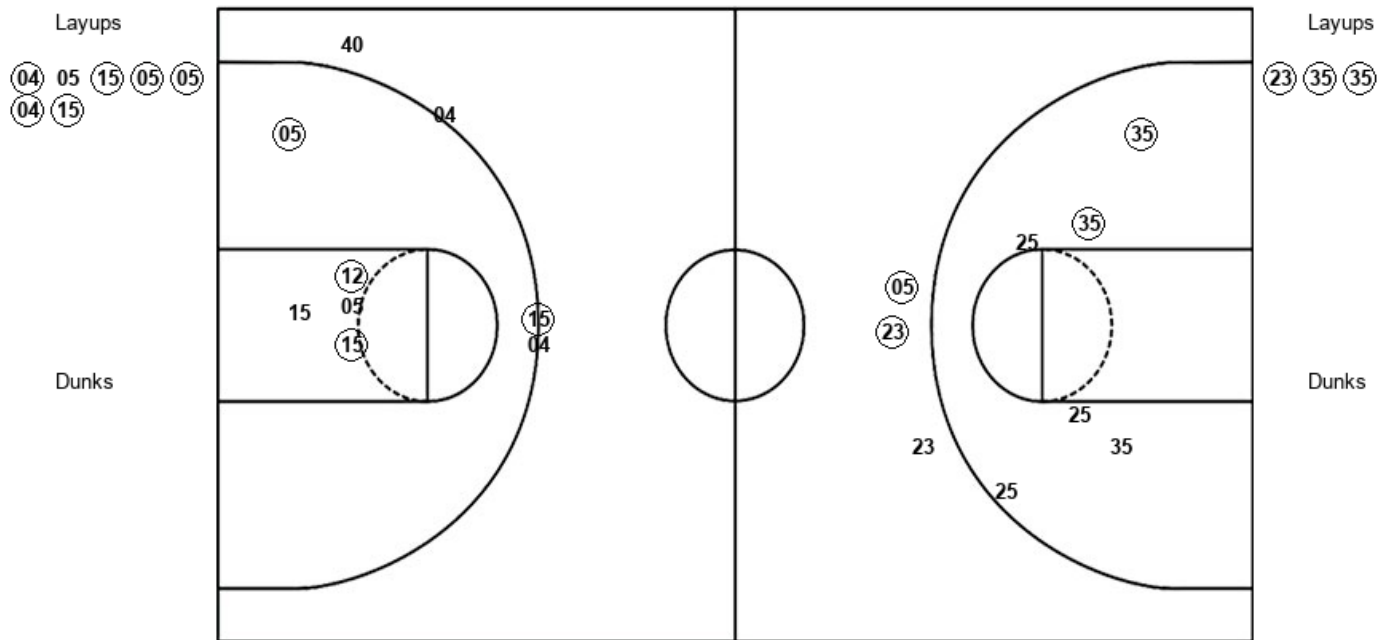

Little Rock 58, Western Ky. 77

Official Shot Chart
 Little Rock vs Western Ky.
 PERIOD 1 Shots

November 24, 2019 at E.A. Diddle Arena (John Oldham Court) - Bowling Green, KY

Western Ky.

Little Rock

WKU : Period 1	Made	Att	Pct
Layups	6	7	85.7
Dunks	0	0	0
2PT Field Goals	9	12	75.0
3PT Field Goals	1	4	25.0
Total Field Goals	10	16	62.5