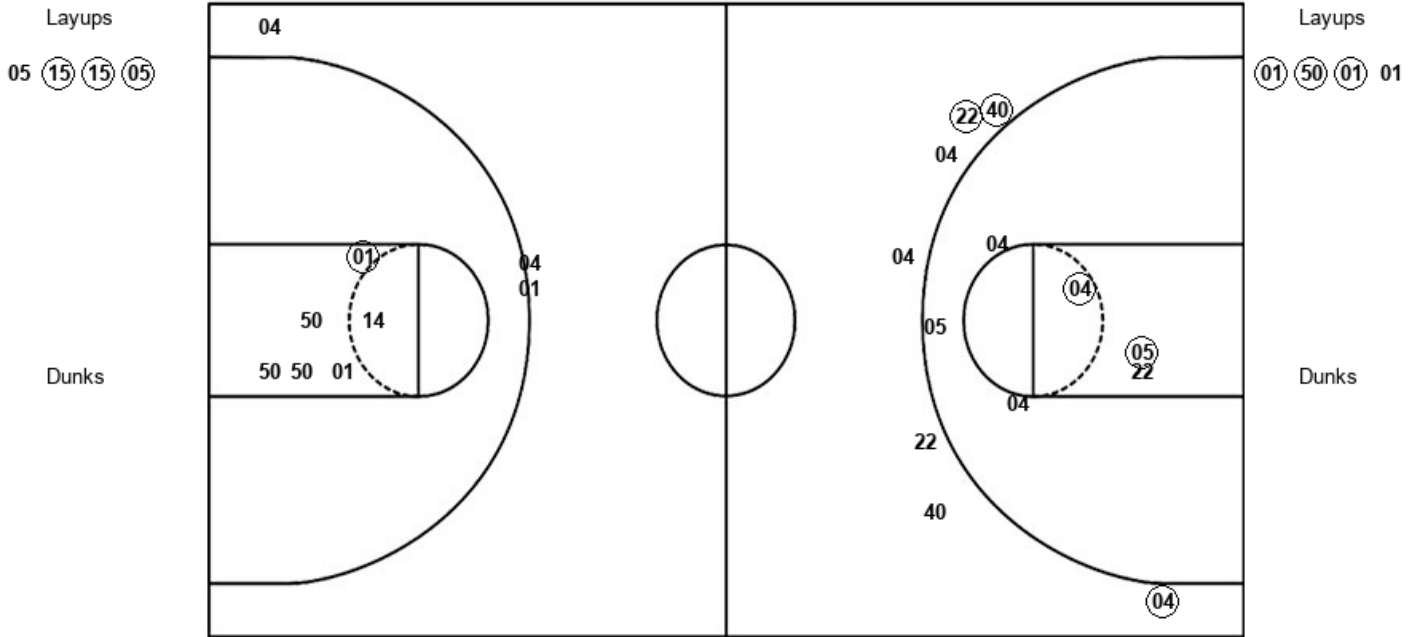

Official Shot Chart
Central Mich. vs Western Ky.
PERIOD 3 Shots
November 17, 2019 at E.A. Diddle Arena (John Oldham) - Bowling Green, KY

Western Ky.

Central Mich.

WKU : Period 3	Made	Att	Pct
Layups	3	4	75.0
Dunks	0	0	0
2PT Field Goals	5	10	50.0
3PT Field Goals	3	7	42.9
Total Field Goals	8	17	47.1

CMU : Period 3	Made	Att	Pct
Layups	3	4	75.0
Dunks	0	0	0
2PT Field Goals	4	10	40.0
3PT Field Goals	0	3	00.0
Total Field Goals	4	13	30.8