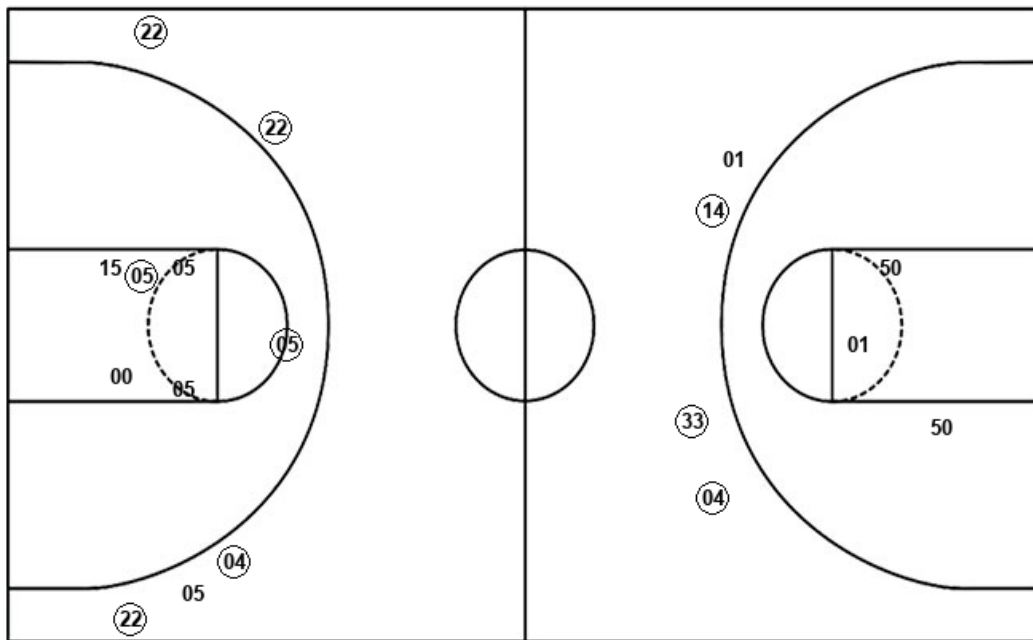

Official Shot Chart
Central Mich. vs Western Ky.
PERIOD 1 Shots

November 17, 2019 at E.A. Diddle Arena (John Oldham) - Bowling Green, KY

Western Ky.

Central Mich.

Layups
04 15 05 04 05
22 00

Layups
50 50 21 14 42
33 50 21

Dunks

Dunks

WKU : Period 1	Made	Att	Pct
Layups	6	7	85.7
Dunks	0	0	0
2PT Field Goals	8	13	61.5
3PT Field Goals	4	5	80.0
Total Field Goals	12	18	66.7

CMU : Period 1	Made	Att	Pct
Layups	6	8	75.0
Dunks	0	0	0
2PT Field Goals	6	11	54.5
3PT Field Goals	3	4	75.0
Total Field Goals	9	15	60.0