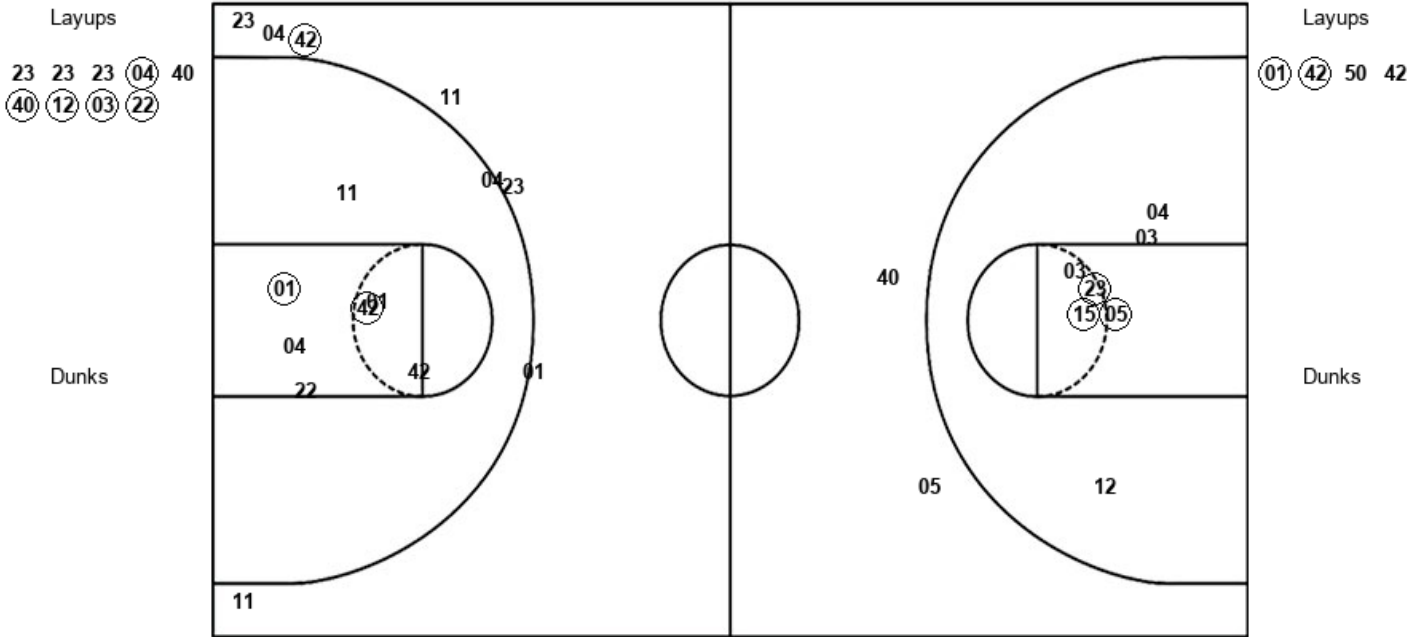

Official Shot Chart
Central Mich. vs Western Ky.
PERIOD 4 Shots
November 17, 2019 at E.A. Diddle Arena (John Oldham) - Bowling Green, KY

Western Ky.

Central Mich.

WKU : Period 4	Made	Att	Pct
Layups	5	9	55.6
Dunks	0	0	0
2PT Field Goals	8	16	50.0
3PT Field Goals	0	2	00.0
Total Field Goals	8	18	44.4

CMU : Period 4	Made	Att	Pct
Layups	2	4	50.0
Dunks	0	0	0
2PT Field Goals	4	11	36.4
3PT Field Goals	1	8	12.5
Total Field Goals	5	19	26.3