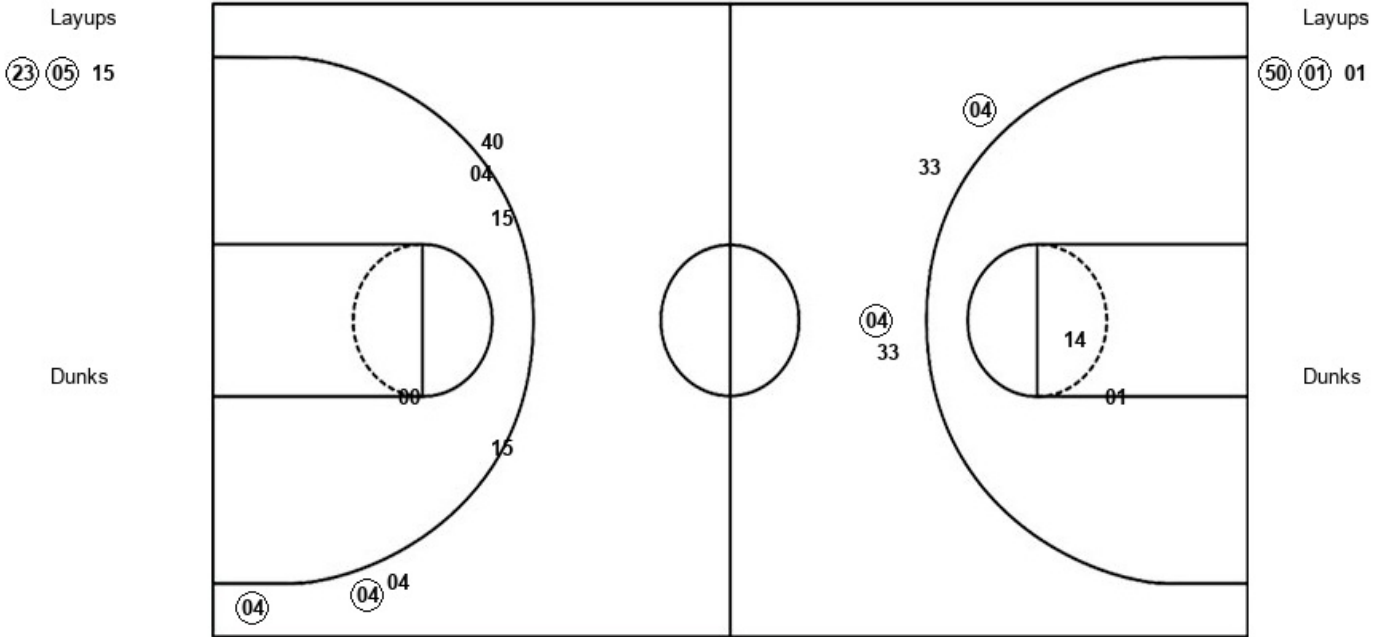

Official Shot Chart
Central Mich. vs Western Ky.
PERIOD 2 Shots
November 17, 2019 at E.A. Diddle Arena (John Oldham) - Bowling Green, KY

Western Ky.

Central Mich.

WKU : Period 2	Made	Att	Pct
Layups	2	3	66.7
Dunks	0	0	0
2PT Field Goals	2	4	50.0
3PT Field Goals	2	7	28.6
Total Field Goals	4	11	36.4

CMU : Period 2	Made	Att	Pct
Layups	2	3	66.7
Dunks	0	0	0
2PT Field Goals	2	5	40.0
3PT Field Goals	2	4	50.0
Total Field Goals	4	9	44.4