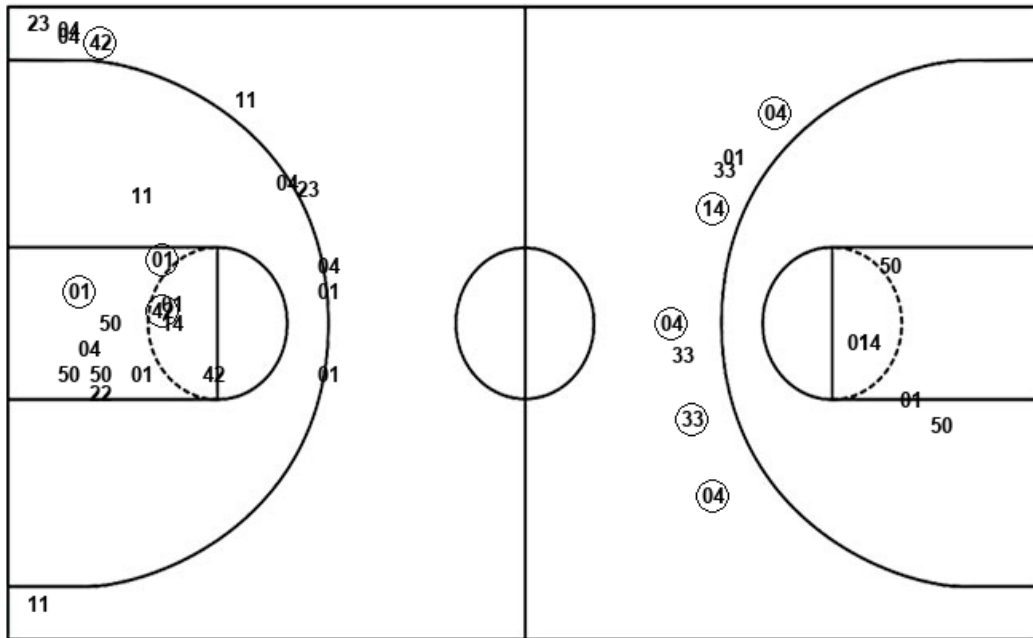

Official Shot Chart
Central Mich. vs Western Ky.
Central Mich. Team Shots
November 17, 2019 at E.A. Diddle Arena (John Oldham) - Bowling Green, KY

Layups

Layups

Dunks

Dunks

CMU : Period 1	Made	Att	Pct
Layups	6	8	75.0
Dunks	0	0	0
2PT Field Goals	6	11	54.5
3PT Field Goals	3	4	75.0
Total Field Goals	9	15	60.0

CMU : Period 3	Made	Att	Pct
Layups	3	4	75.0
Dunks	0	0	0
2PT Field Goals	4	10	40.0
3PT Field Goals	0	3	00.0
Total Field Goals	4	13	30.8

CMU : Period 2	Made	Att	Pct
Layups	2	3	66.7
Dunks	0	0	0
2PT Field Goals	2	5	40.0
3PT Field Goals	2	4	50.0
Total Field Goals	4	9	44.4

CMU : Period 4	Made	Att	Pct
Layups	2	4	50.0
Dunks	0	0	0
2PT Field Goals	4	11	36.4
3PT Field Goals	1	8	12.5
Total Field Goals	5	19	26.3