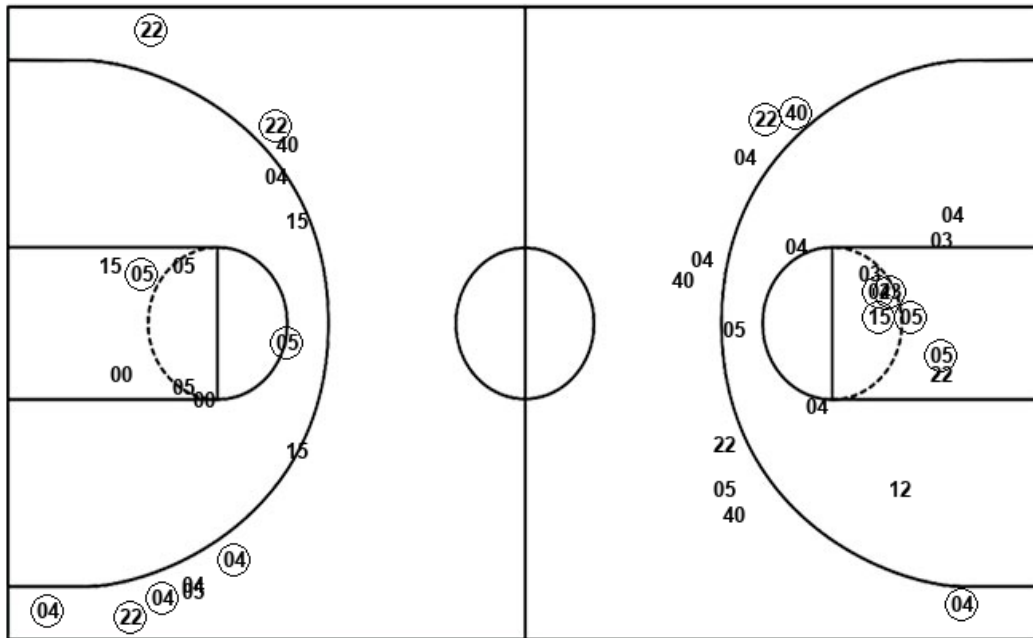

Official Shot Chart
Central Mich. vs Western Ky.
Western Ky. Team Shots
November 17, 2019 at E.A. Diddle Arena (John Oldham) - Bowling Green, KY

Layups

Layups

(04) (15) (05) (04) (05)
22 (00) (23) (05) 15
05 (15) (15) (05) 23
23 23 (04) 40 (40)
(12) (03) (22)

Dunks

Dunks

WKU : Period 1	Made	Att	Pct
Layups	6	7	85.7
Dunks	0	0	0
2PT Field Goals	8	13	61.5
3PT Field Goals	4	5	80.0
Total Field Goals	12	18	66.7

WKU : Period 2	Made	Att	Pct
Layups	2	3	66.7
Dunks	0	0	0
2PT Field Goals	2	4	50.0
3PT Field Goals	2	7	28.6
Total Field Goals	4	11	36.4

WKU : Period 3	Made	Att	Pct
Layups	3	4	75.0
Dunks	0	0	0
2PT Field Goals	5	10	50.0
3PT Field Goals	3	7	42.9
Total Field Goals	8	17	47.1

WKU : Period 4	Made	Att	Pct
Layups	5	9	55.6
Dunks	0	0	0
2PT Field Goals	8	16	50.0
3PT Field Goals	0	2	00.0
Total Field Goals	8	18	44.4