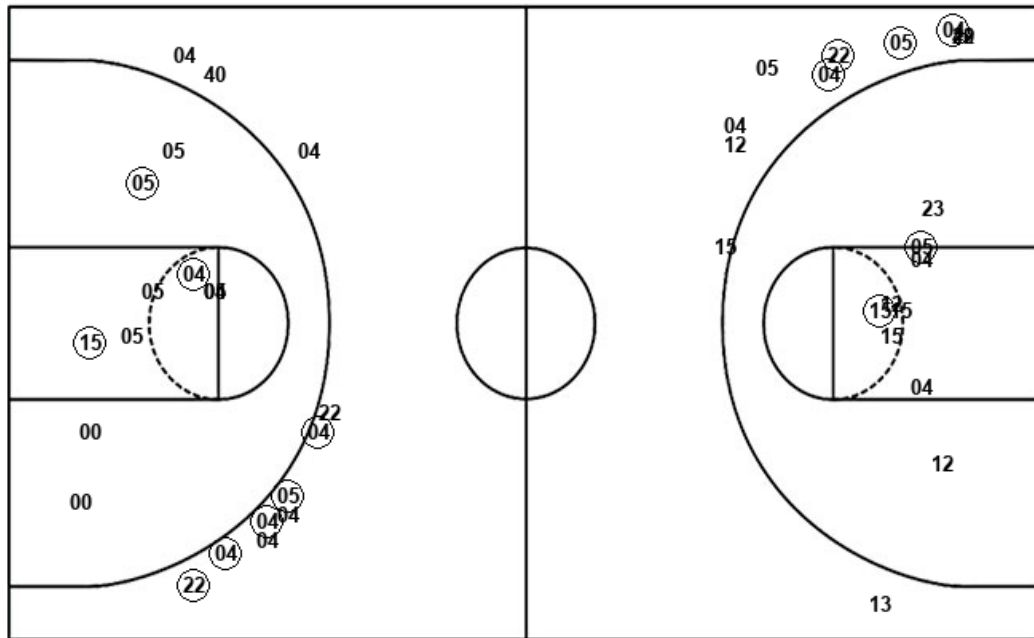

Official Shot Chart
Belmont vs Western Ky.
Western Ky. Team Shots
 November 13, 2019 at E.A. Diddle Arena (John Oldham) - Bowling Green

Layups

Dunks

Layups

Dunks

(40) (40) (00) 40 (00)
 (05) (23) 23 04 15
 (15) (15) 22 (04) 15
 (22) (12) 12