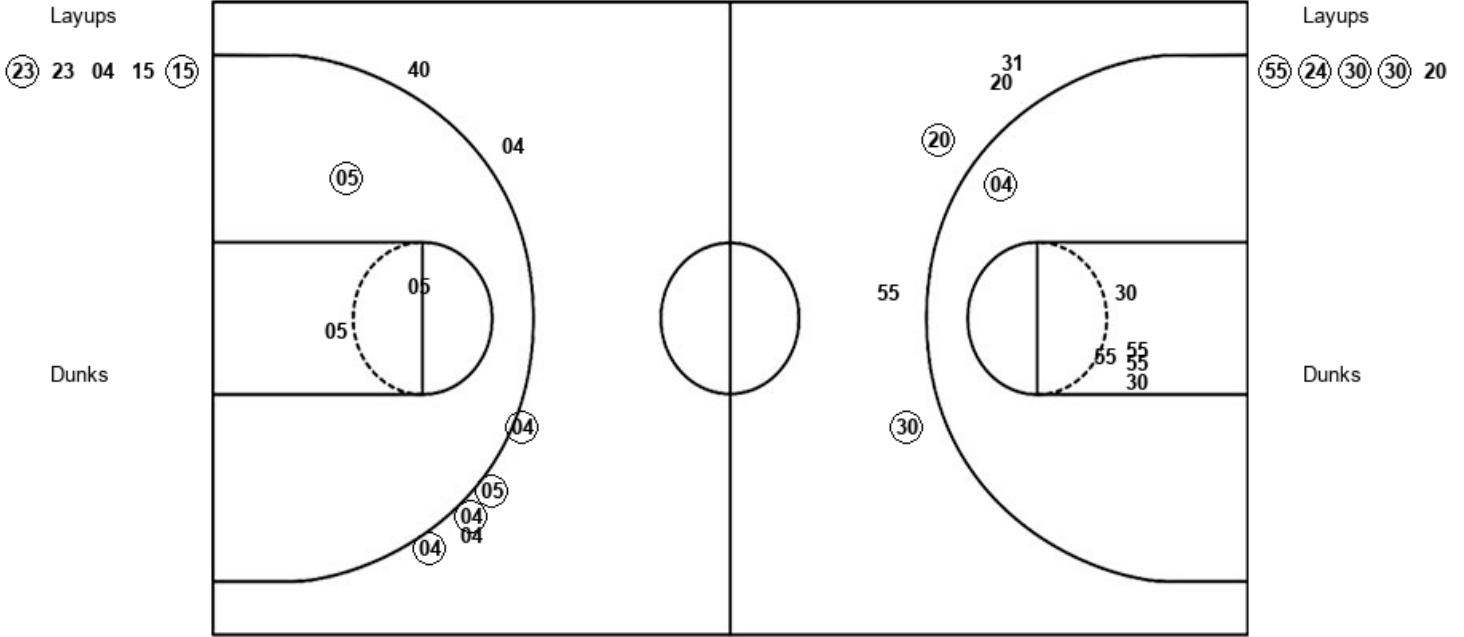

Official Shot Chart
Belmont vs Western Ky.
PERIOD 2 Shots

November 13, 2019 at E.A. Diddle Arena (John Oldham) - Bowling Green

Western Ky.

Belmont

WKU : Period 2	Made	Att	Pct
Layups	2	5	40.0
Dunks	0	0	0
2PT Field Goals	3	8	37.5
3PT Field Goals	4	7	57.1
Total Field Goals	7	15	46.7

BEL : Period 2	Made	Att	Pct
Layups	4	5	80.0
Dunks	0	0	0
2PT Field Goals	5	11	45.5
3PT Field Goals	2	5	40.0
Total Field Goals	7	16	43.8