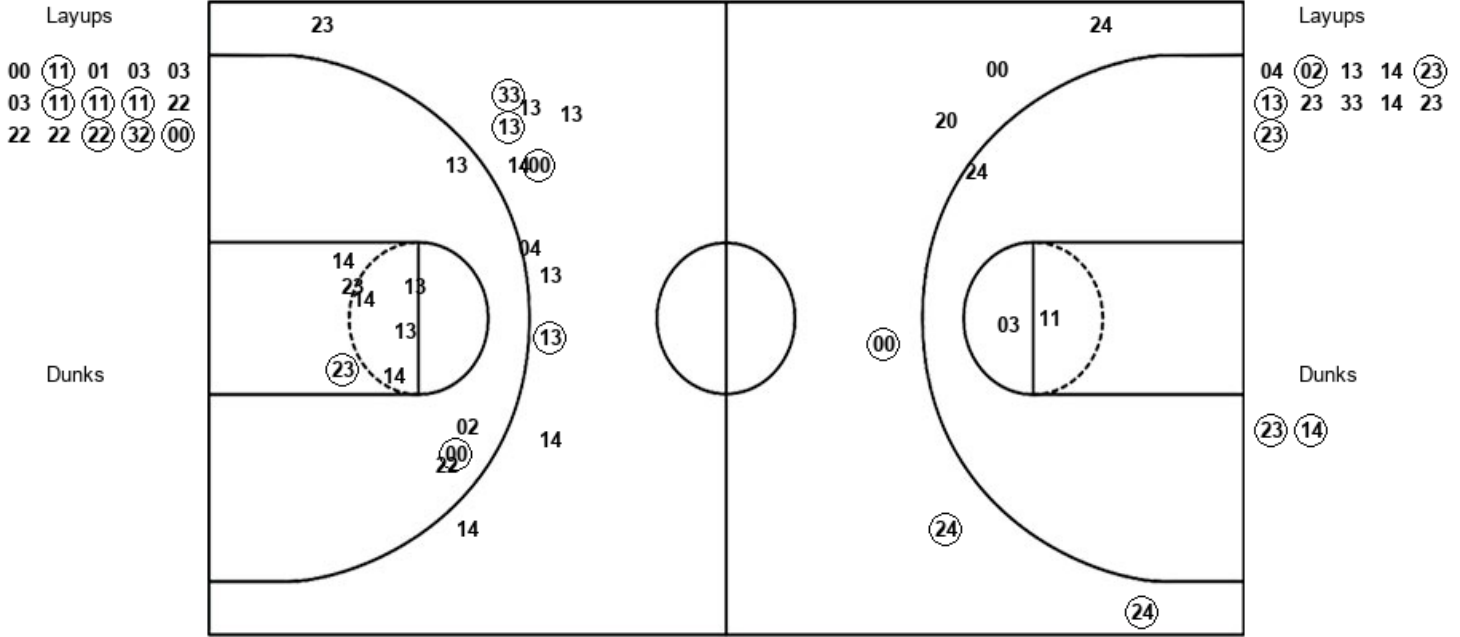

Official Shot Chart
Seton Hall vs Saint Louis
PERIOD 2 Shots
November 17, 2019 at Chaifetz Arena - St. Louis, Mo.

Saint Louis

Seton Hall

SLU : Period 2	Made	Att	Pct
Layups	7	15	46.7
Dunks	0	0	0
2PT Field Goals	7	18	38.9
3PT Field Goals	3	6	50.0
Total Field Goals	10	24	41.7

HAL : Period 2	Made	Att	Pct
Layups	4	11	36.4
Dunks	2	2	100.0
2PT Field Goals	8	23	34.8
3PT Field Goals	4	13	30.8
Total Field Goals	12	36	33.3