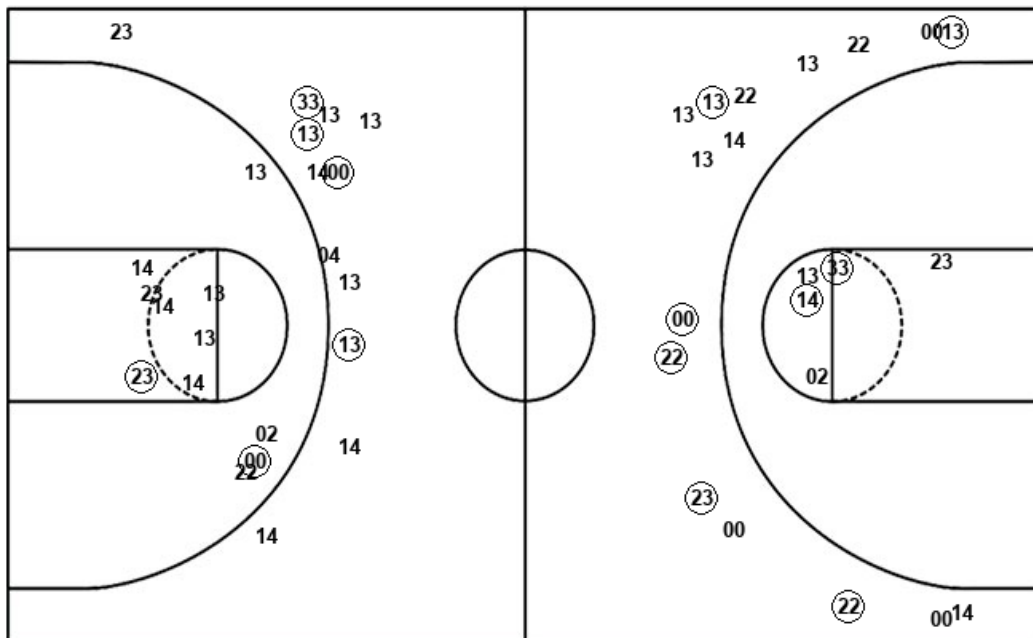

Official Shot Chart
Seton Hall vs Saint Louis
Seton Hall Team Shots
November 17, 2019 at Chaifetz Arena - St. Louis, Mo.

Layups

Layups

(21) 13 (13) (00) 23
04 (02) 13 14 (23)
(13) 23 33 14 23
(23)

Dunks

Dunks

(00) (35) (21) (23) (14)

HAL : Period 1	Made	Att	Pct
Layups	3	5	60.0
Dunks	3	3	100.0
2PT Field Goals	8	13	61.5
3PT Field Goals	6	16	37.5
Total Field Goals	14	29	48.3

HAL : Period 2	Made	Att	Pct
Layups	4	11	36.4
Dunks	2	2	100.0
2PT Field Goals	8	23	34.8
3PT Field Goals	4	13	30.8
Total Field Goals	12	36	33.3