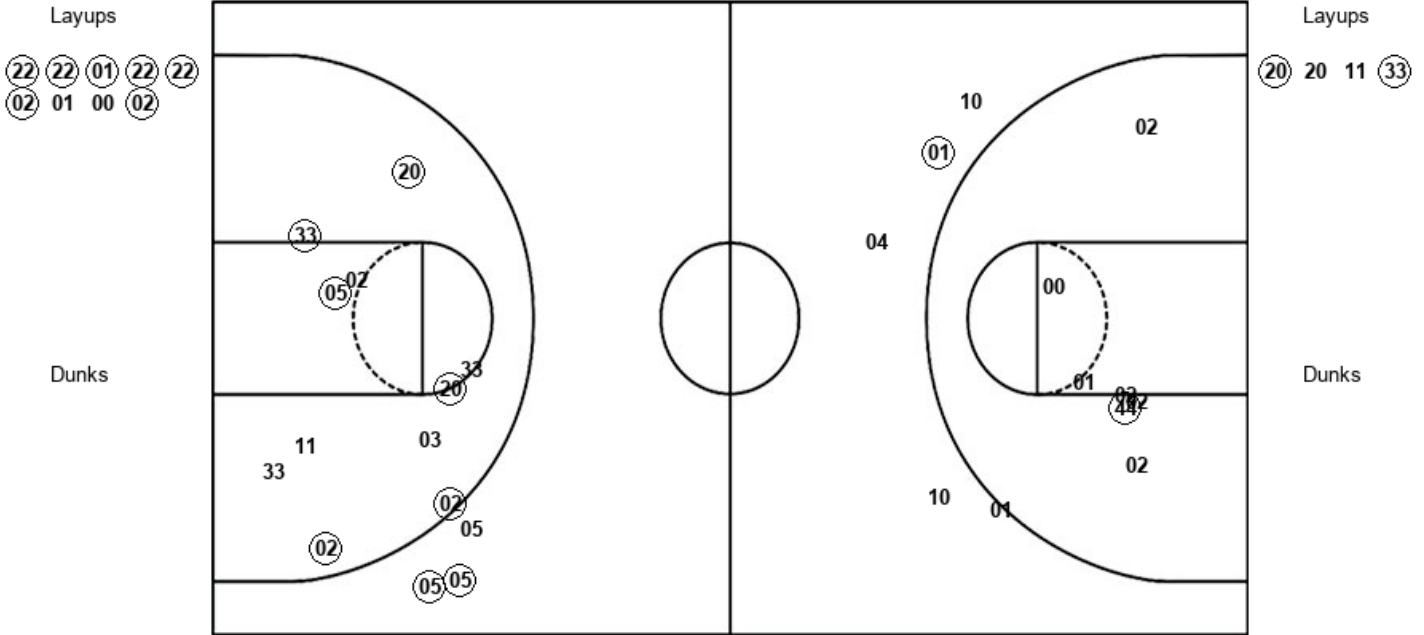

LSU-Alexandria 61, Louisiana Tech 93

Official Shot Chart
 LSU-Alexandria vs Louisiana Tech
 PERIOD 1 Shots

November 07, 2019 at Thomas Assembly Center (Karl Malone Court) - Ruston

Louisiana Tech

LSU-Alexandria