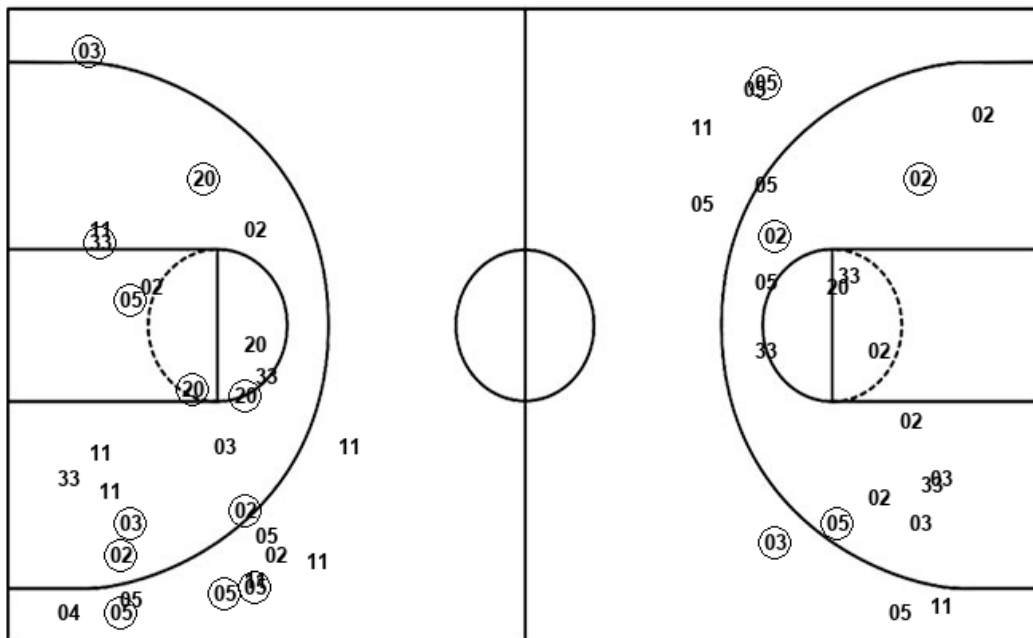

Official Shot Chart
LSU-Alexandria vs Louisiana Tech
LSU-Alexandria Team Shots
November 07, 2019 at Thomas Assembly Center (Karl Malone Court) - Ruston

Layups

Dunks

Layups

Dunks

(20) 20 11 (33) 03
03 (33) 20 20 20
02 04 (33) (33) 33
(03) (33) 03

LSA : Period 1	Made	Att	Pct
Layups	2	4	50.0
Dunks	0	0	0
2PT Field Goals	8	15	53.3
3PT Field Goals	2	3	66.7
Total Field Goals	10	18	55.6

LSA : Period 3	Made	Att	Pct
Layups	3	6	50.0
Dunks	0	0	0
2PT Field Goals	4	11	36.4
3PT Field Goals	0	4	00.0
Total Field Goals	4	15	26.7

LSA : Period 2	Made	Att	Pct
Layups	1	6	16.7
Dunks	0	0	0
2PT Field Goals	3	12	25.0
3PT Field Goals	1	7	14.3
Total Field Goals	4	19	21.1

LSA : Period 4	Made	Att	Pct
Layups	1	2	50.0
Dunks	0	0	0
2PT Field Goals	4	13	30.8
3PT Field Goals	2	3	66.7
Total Field Goals	6	16	37.5