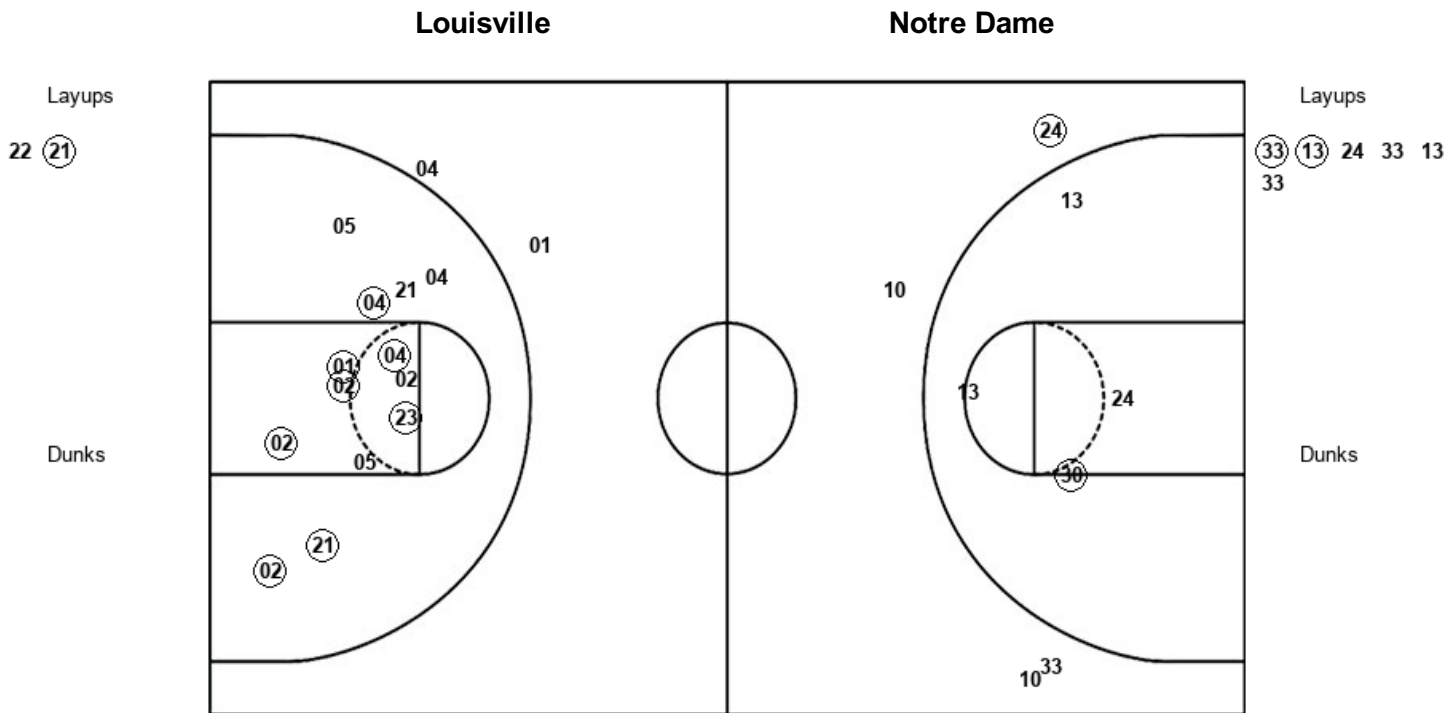

Official Shot Chart
Notre Dame vs Louisville
PERIOD 2 Shots
February 16, 2020 at KFC Yum! Center (Denny Crum Court) - Louisville

LOU : Period 2	Made	Att	Pct
Layups	1	2	50.0
Dunks	0	0	0
2PT Field Goals	9	15	60.0
3PT Field Goals	0	2	00.0
Total Field Goals	9	17	52.9

UND : Period 2	Made	Att	Pct
Layups	2	6	33.3
Dunks	0	0	0
2PT Field Goals	3	10	30.0
3PT Field Goals	1	4	25.0
Total Field Goals	4	14	28.6