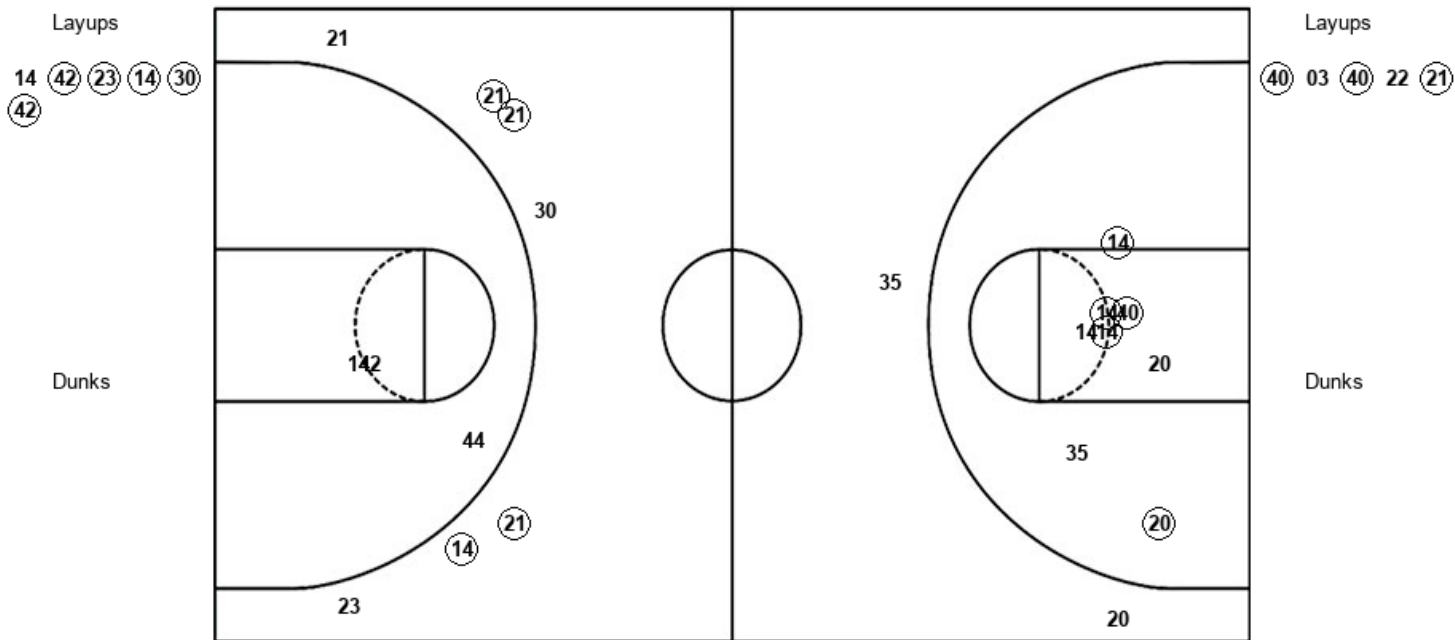

Official Shot Chart
Utah Valley vs Boise St.
PERIOD 3 Shots
November 26, 2019 at ExtraMile Arena - Boise

Boise St.

Utah Valley

BSU : Period 3	Made	Att	Pct
Layups	5	6	83.3
Dunks	0	0	0
2PT Field Goals	5	9	55.6
3PT Field Goals	4	7	57.1
Total Field Goals	9	16	56.3

UVU : Period 3	Made	Att	Pct
Layups	3	5	60.0
Dunks	0	0	0
2PT Field Goals	8	13	61.5
3PT Field Goals	0	2	00.0
Total Field Goals	8	15	53.3