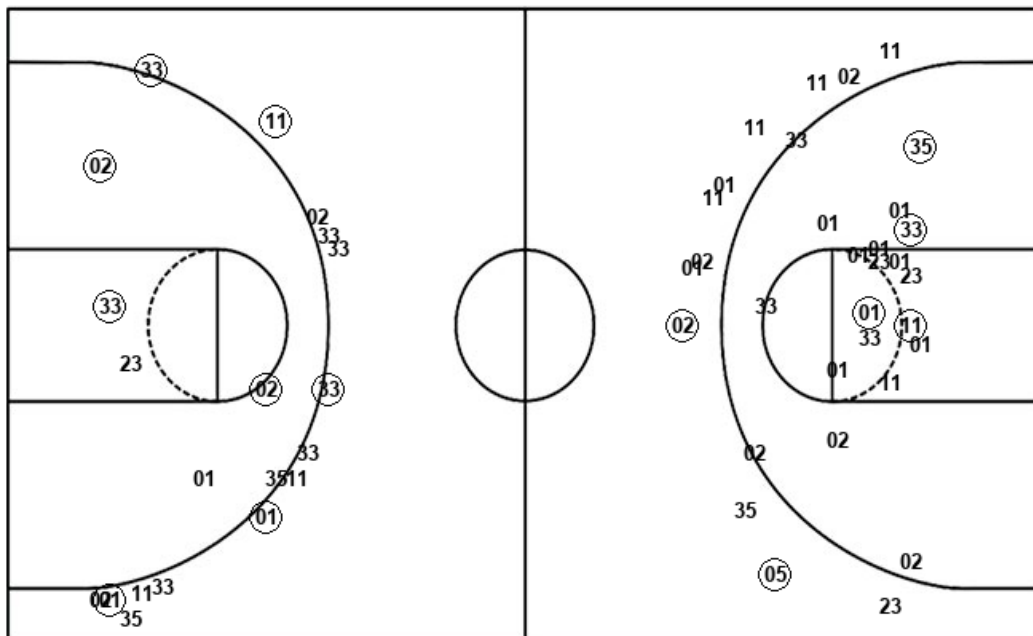

Official Shot Chart
Middle Tenn. vs Belmont
Middle Tenn. Team Shots
December 14, 2019 at Curb Event Center - Nashville

Layups

Layups

Dunks

Dunks

MTS : Period 1	Made	Att	Pct
Layups	2	5	40.0
Dunks	0	0	0
2PT Field Goals	3	7	42.9
3PT Field Goals	3	9	33.3
Total Field Goals	6	16	37.5

MTS : Period 2	Made	Att	Pct
Layups	1	4	25.0
Dunks	0	0	0
2PT Field Goals	3	7	42.9
3PT Field Goals	2	6	33.3
Total Field Goals	5	13	38.5

MTS : Period 3	Made	Att	Pct
Layups	2	4	50.0
Dunks	0	0	0
2PT Field Goals	3	13	23.1
3PT Field Goals	2	6	33.3
Total Field Goals	5	19	26.3

MTS : Period 4	Made	Att	Pct
Layups	4	5	80.0
Dunks	0	0	0
2PT Field Goals	7	16	43.8
3PT Field Goals	0	6	00.0
Total Field Goals	7	22	31.8