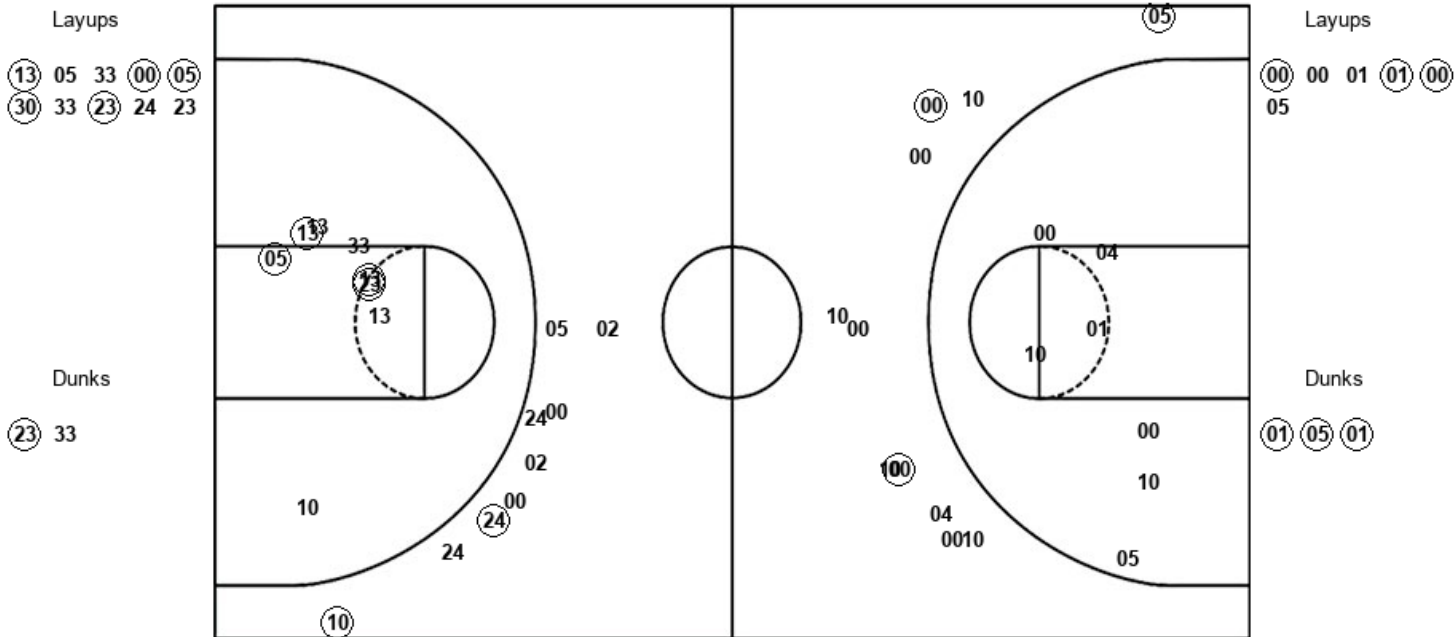

Official Shot Chart
Georgia Tech vs Louisville
PERIOD 2 Shots
January 22, 2020 at KFC Yum! Center (Denny Crum Court) - Louisville

Louisville

Georgia Tech

LOU : Period 2	Made	Att	Pct
Layups	5	10	50.0
Dunks	1	2	50.0
2PT Field Goals	10	20	50.0
3PT Field Goals	2	9	22.2
Total Field Goals	12	29	41.4

GIT : Period 2	Made	Att	Pct
Layups	3	6	50.0
Dunks	3	3	100.0
2PT Field Goals	6	16	37.5
3PT Field Goals	3	11	27.3
Total Field Goals	9	27	33.3