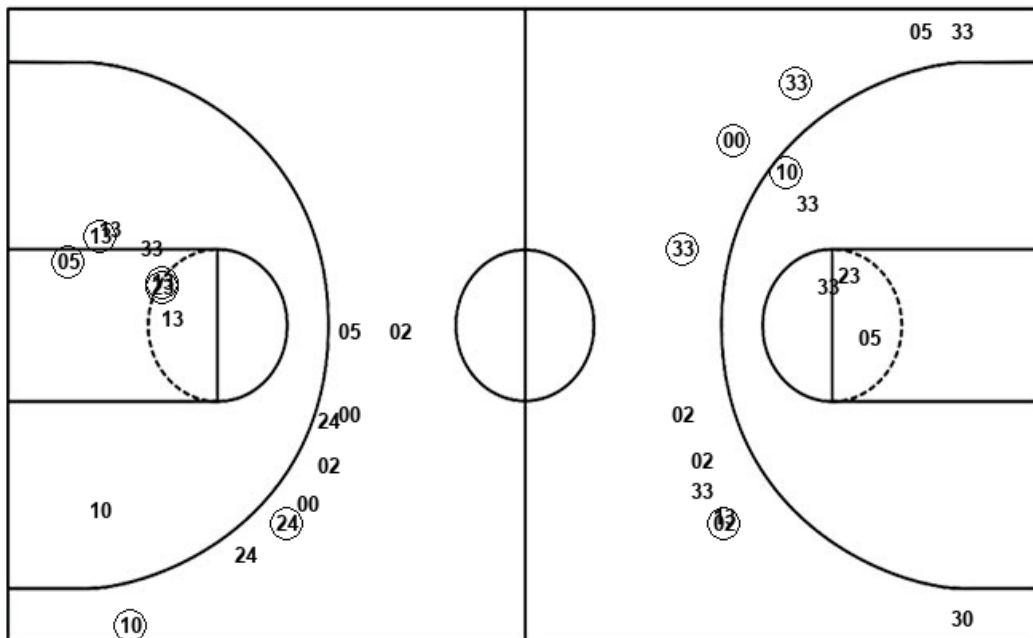

Official Shot Chart
Georgia Tech vs Louisville
Louisville Team Shots
January 22, 2020 at KFC Yum! Center (Denny Crum Court) - Louisville

Layups

Dunks

Layups

Dunks

23 02 13 (13) (05)
(23) (13) (02) 00 23
(23) (13) 05 33 (00)
(05) (30) 33 (23) 24
23

(33) 05 (23) 33

LOU : Period 1	Made	Att	Pct
Layups	6	11	54.5
Dunks	1	2	50.0
2PT Field Goals	8	18	44.4
3PT Field Goals	4	11	36.4
Total Field Goals	12	29	41.4

LOU : Period 2	Made	Att	Pct
Layups	5	10	50.0
Dunks	1	2	50.0
2PT Field Goals	10	20	50.0
3PT Field Goals	2	9	22.2
Total Field Goals	12	29	41.4