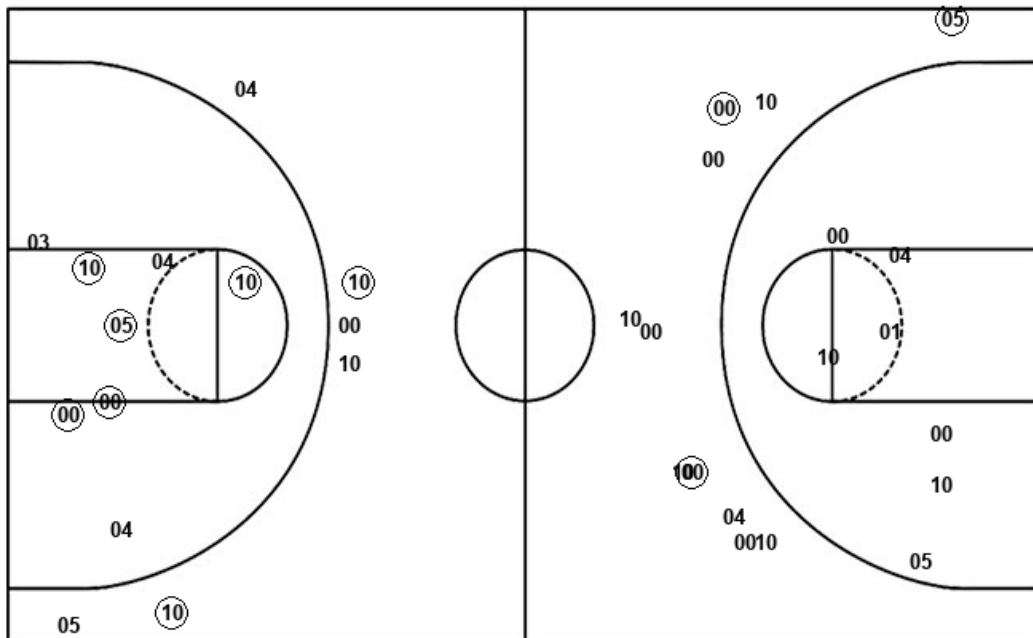

Official Shot Chart
Georgia Tech vs Louisville
Georgia Tech Team Shots
January 22, 2020 at KFC Yum! Center (Denny Crum Court) - Louisville

Layups

Dunks

Layups

Dunks

GIT : Period 1	Made	Att	Pct
Layups	4	4	100.0
Dunks	2	3	66.7
2PT Field Goals	11	15	73.3
3PT Field Goals	2	6	33.3
Total Field Goals	13	21	61.9

GIT : Period 2	Made	Att	Pct
Layups	3	6	50.0
Dunks	3	3	100.0
2PT Field Goals	6	16	37.5
3PT Field Goals	3	11	27.3
Total Field Goals	9	27	33.3