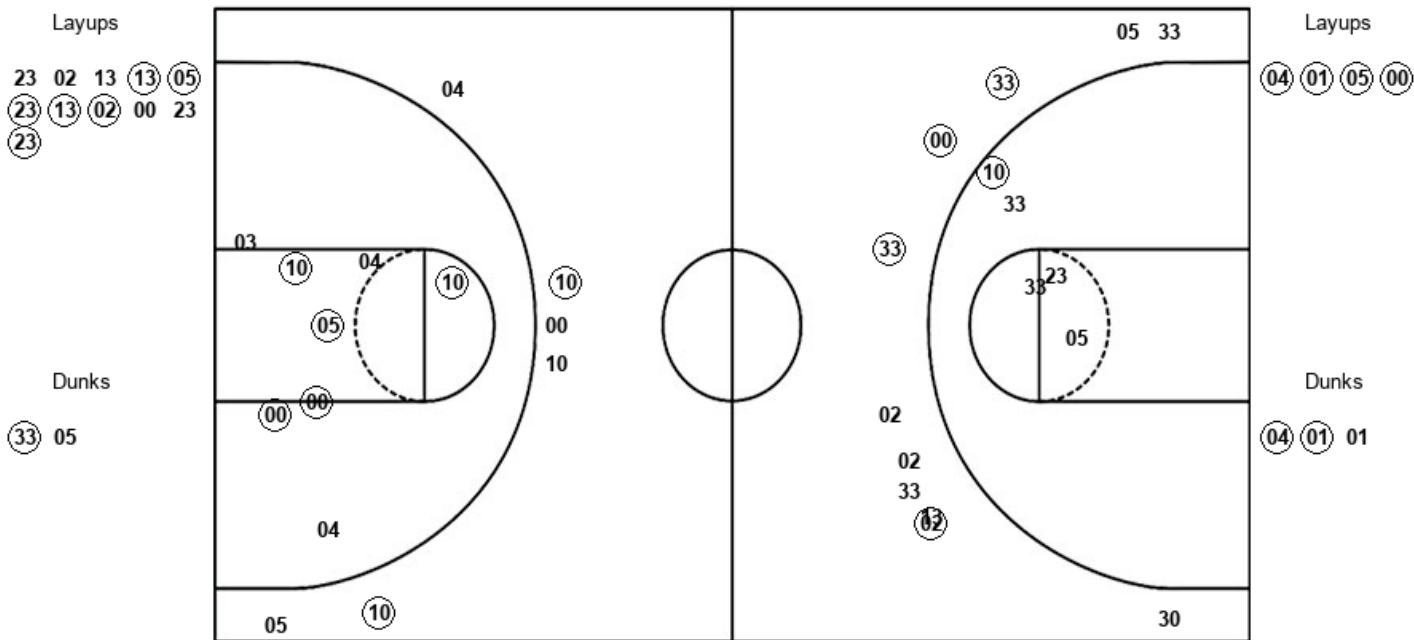

Official Shot Chart
Georgia Tech vs Louisville
PERIOD 1 Shots
January 22, 2020 at KFC Yum! Center (Denny Crum Court) - Louisville

Louisville

Georgia Tech

LOU : Period 1	Made	Att	Pct
Layups	6	11	54.5
Dunks	1	2	50.0
2PT Field Goals	8	18	44.4
3PT Field Goals	4	11	36.4
Total Field Goals	12	29	41.4

GIT : Period 1	Made	Att	Pct
Layups	4	4	100.0
Dunks	2	3	66.7
2PT Field Goals	11	15	73.3
3PT Field Goals	2	6	33.3
Total Field Goals	13	21	61.9