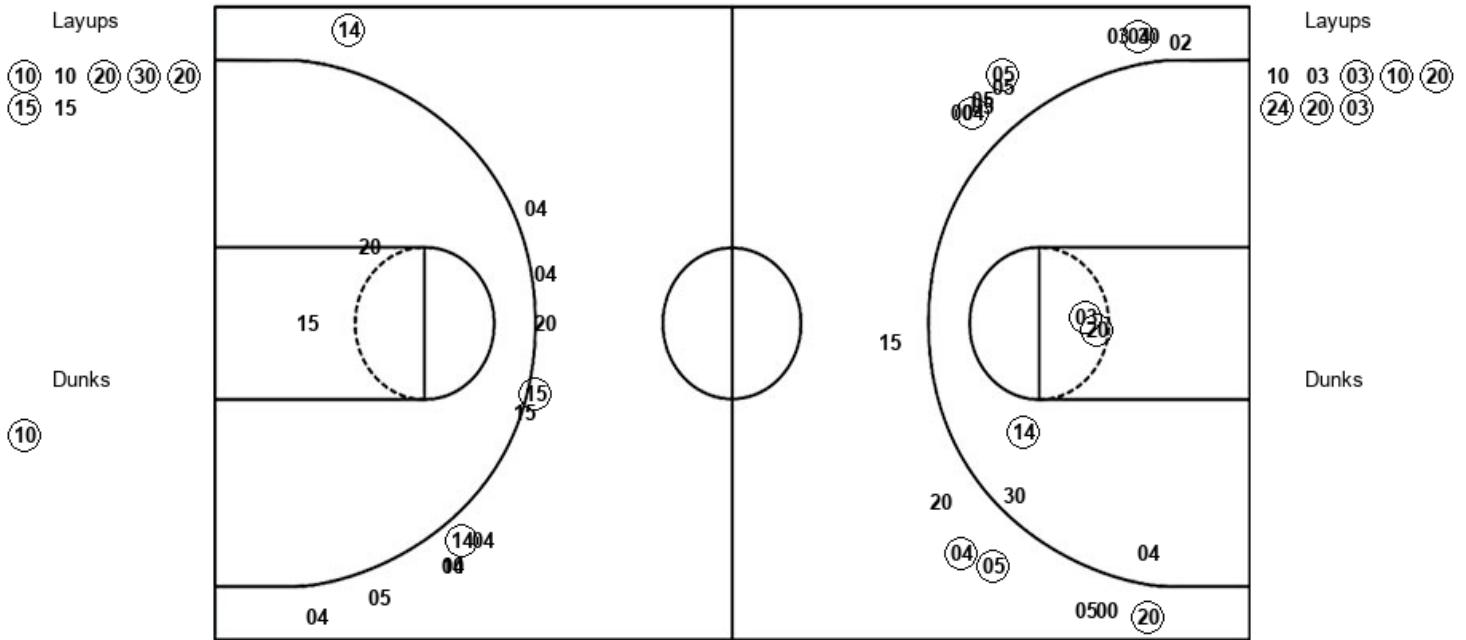

Official Shot Chart
Georgia vs Texas AM
Georgia Team Shots
February 15, 2020 at Reed Arena

UGA : Period 1	Made	Att	Pct
Layups	6	8	75.0
Dunks	0	0	0
2PT Field Goals	9	13	69.2
3PT Field Goals	6	17	35.3
Total Field Goals	15	30	50.0

UGA : Period 2	Made	Att	Pct
Layups	5	7	71.4
Dunks	1	1	100.0
2PT Field Goals	6	10	60.0
3PT Field Goals	3	12	25.0
Total Field Goals	9	22	40.9