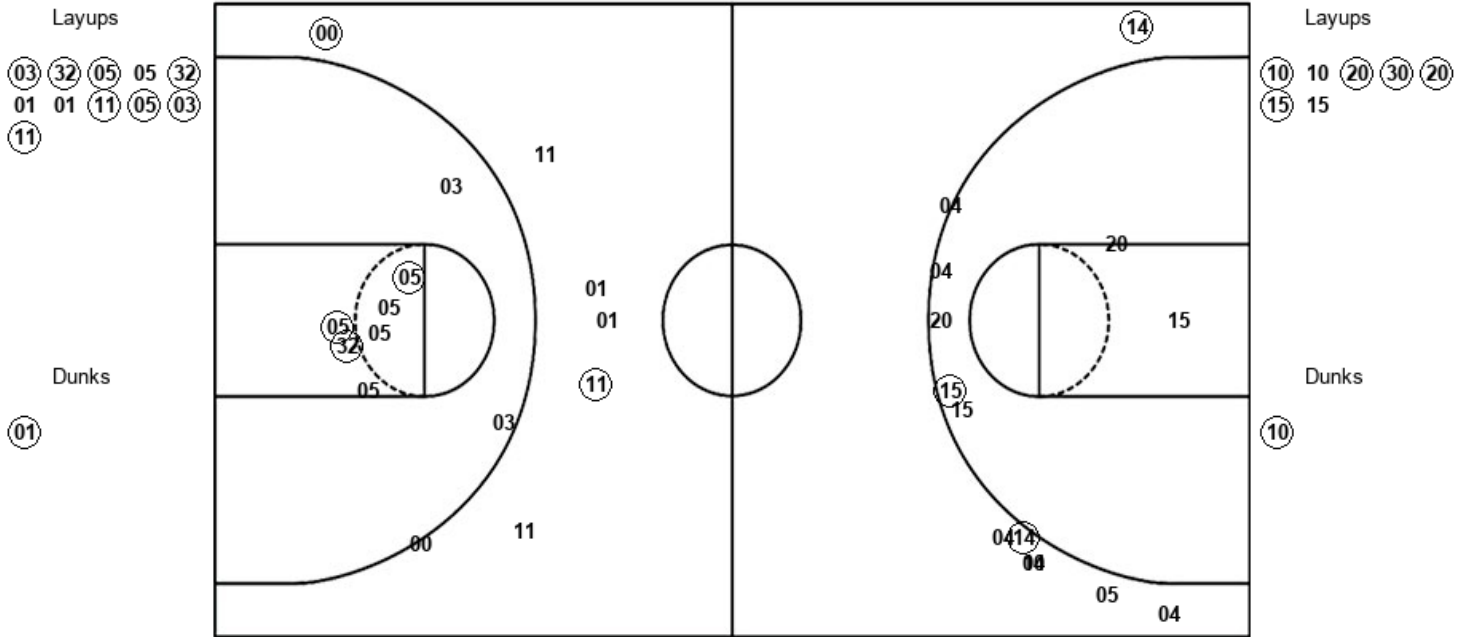

Official Shot Chart
Georgia vs Texas AM
PERIOD 2 Shots
February 15, 2020 at Reed Arena

Texas AM

Georgia

TAMU : Period 2	Made	Att	Pct
Layups	8	11	72.7
Dunks	1	1	100.0
2PT Field Goals	12	21	57.1
3PT Field Goals	2	6	33.3
Total Field Goals	14	27	51.9

UGA : Period 2	Made	Att	Pct
Layups	5	7	71.4
Dunks	1	1	100.0
2PT Field Goals	6	10	60.0
3PT Field Goals	3	12	25.0
Total Field Goals	9	22	40.9