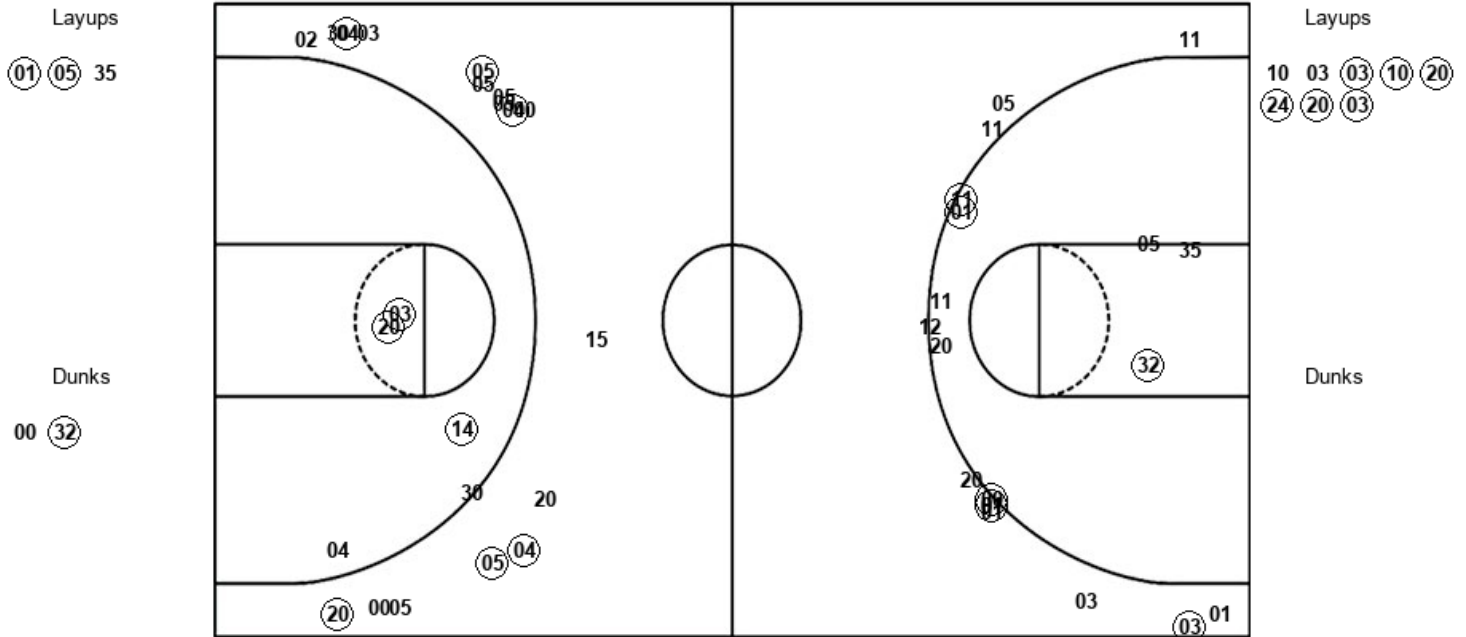

Official Shot Chart
Georgia vs Texas AM
PERIOD 1 Shots
February 15, 2020 at Reed Arena

Texas AM

Georgia

TAMU : Period 1	Made	Att	Pct
Layups	2	3	66.7
Dunks	1	2	50.0
2PT Field Goals	4	8	50.0
3PT Field Goals	5	16	31.3
Total Field Goals	9	24	37.5

UGA : Period 1	Made	Att	Pct
Layups	6	8	75.0
Dunks	0	0	0
2PT Field Goals	9	13	69.2
3PT Field Goals	6	17	35.3
Total Field Goals	15	30	50.0