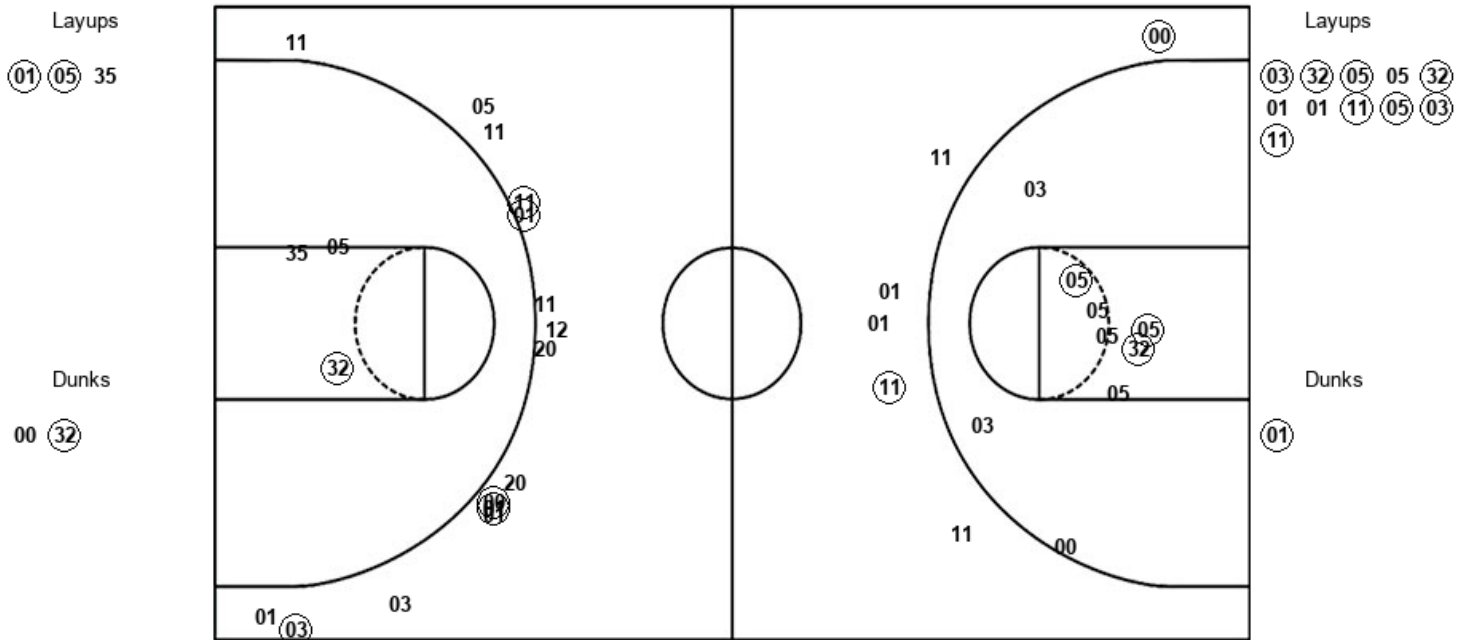

Official Shot Chart
Georgia vs Texas AM
Texas AM Team Shots
February 15, 2020 at Reed Arena

TAMU : Period 1	Made	Att	Pct
Layups	2	3	66.7
Dunks	1	2	50.0
2PT Field Goals	4	8	50.0
3PT Field Goals	5	16	31.3
Total Field Goals	9	24	37.5

TAMU : Period 2	Made	Att	Pct
Layups	8	11	72.7
Dunks	1	1	100.0
2PT Field Goals	12	21	57.1
3PT Field Goals	2	6	33.3
Total Field Goals	14	27	51.9