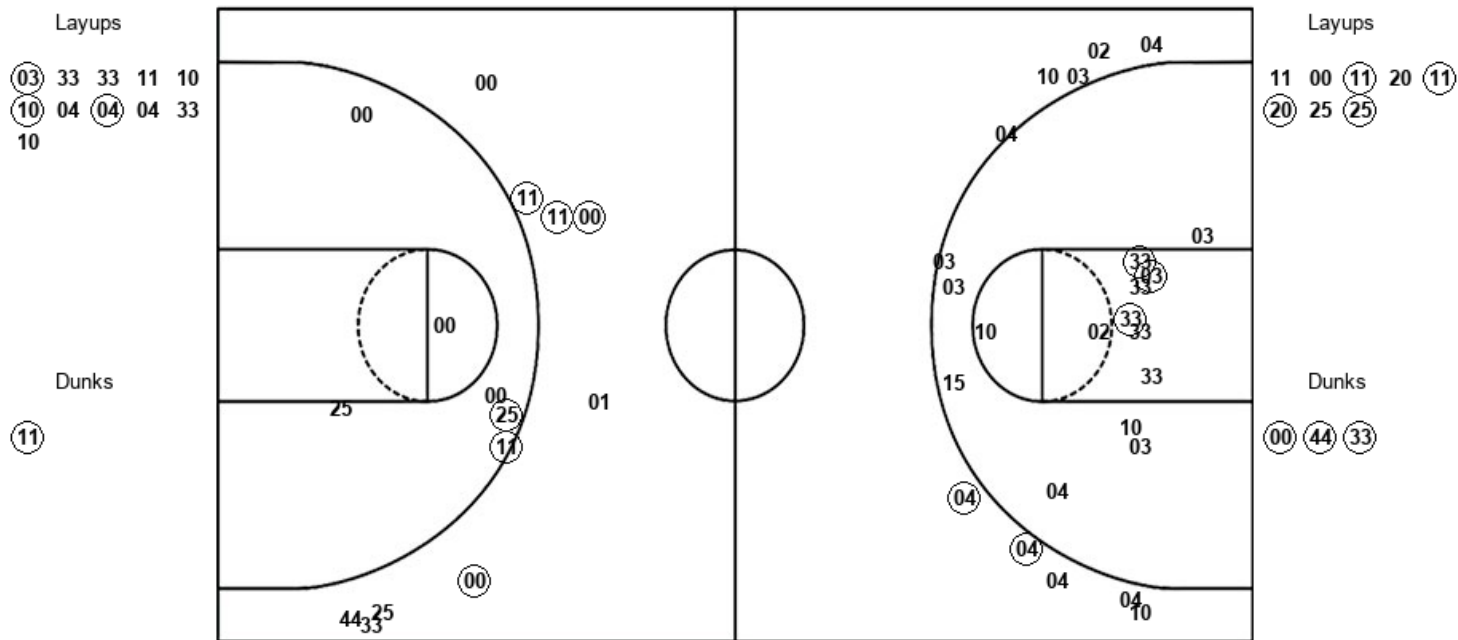

Official Shot Chart
Little Rock vs Coastal Carolina
PERIOD 1 Shots
January 17, 2020 at The HTC Center

Coastal Carolina

Little Rock

CCU : Period 1	Made	Att	Pct
Layups	3	11	27.3
Dunks	1	1	100.0
2PT Field Goals	7	25	28.0
3PT Field Goals	2	13	15.4
Total Field Goals	9	38	23.7

LRU : Period 1	Made	Att	Pct
Layups	4	8	50.0
Dunks	3	3	100.0
2PT Field Goals	11	20	55.0
3PT Field Goals	2	7	28.6
Total Field Goals	13	27	48.1