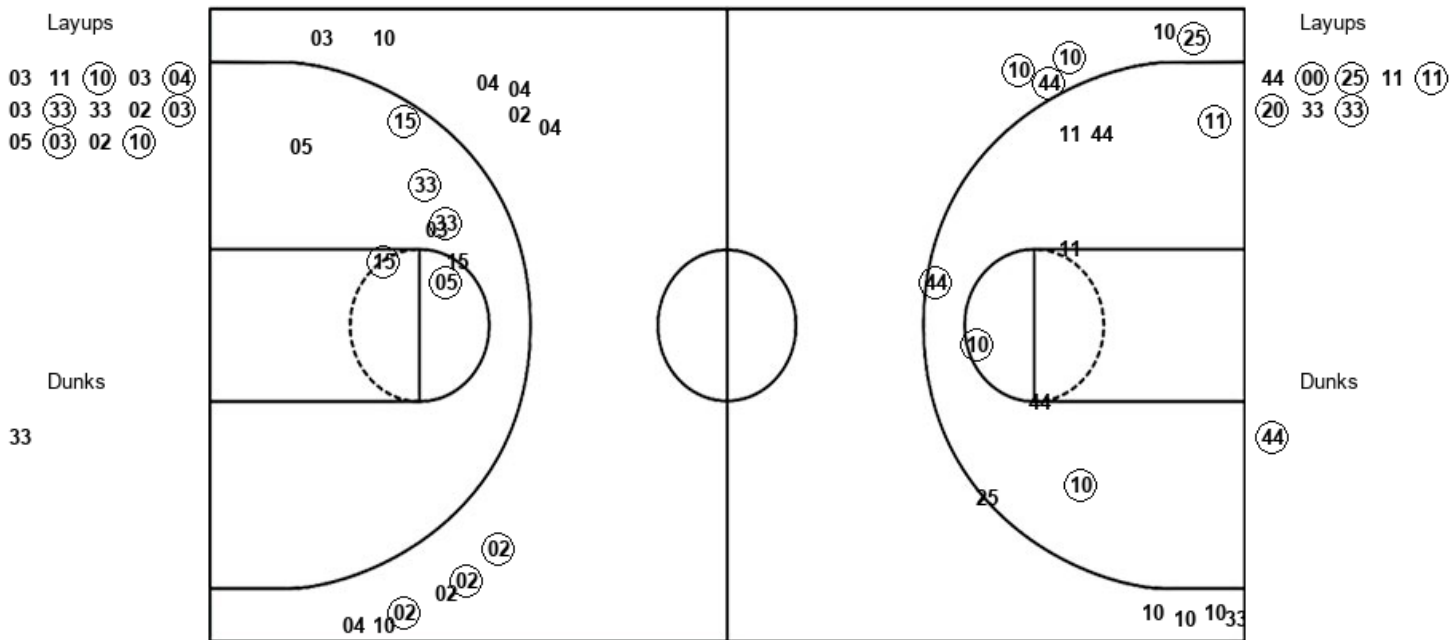

Official Shot Chart
Little Rock vs Coastal Carolina
PERIOD 2 Shots
January 17, 2020 at The HTC Center

Coastal Carolina

Little Rock

CCU : Period 2	Made	Att	Pct
Layups	6	14	42.9
Dunks	0	1	00.0
2PT Field Goals	11	23	47.8
3PT Field Goals	3	12	25.0
Total Field Goals	14	35	40.0

LRU : Period 2	Made	Att	Pct
Layups	5	8	62.5
Dunks	1	1	100.0
2PT Field Goals	10	17	58.8
3PT Field Goals	5	11	45.5
Total Field Goals	15	28	53.6