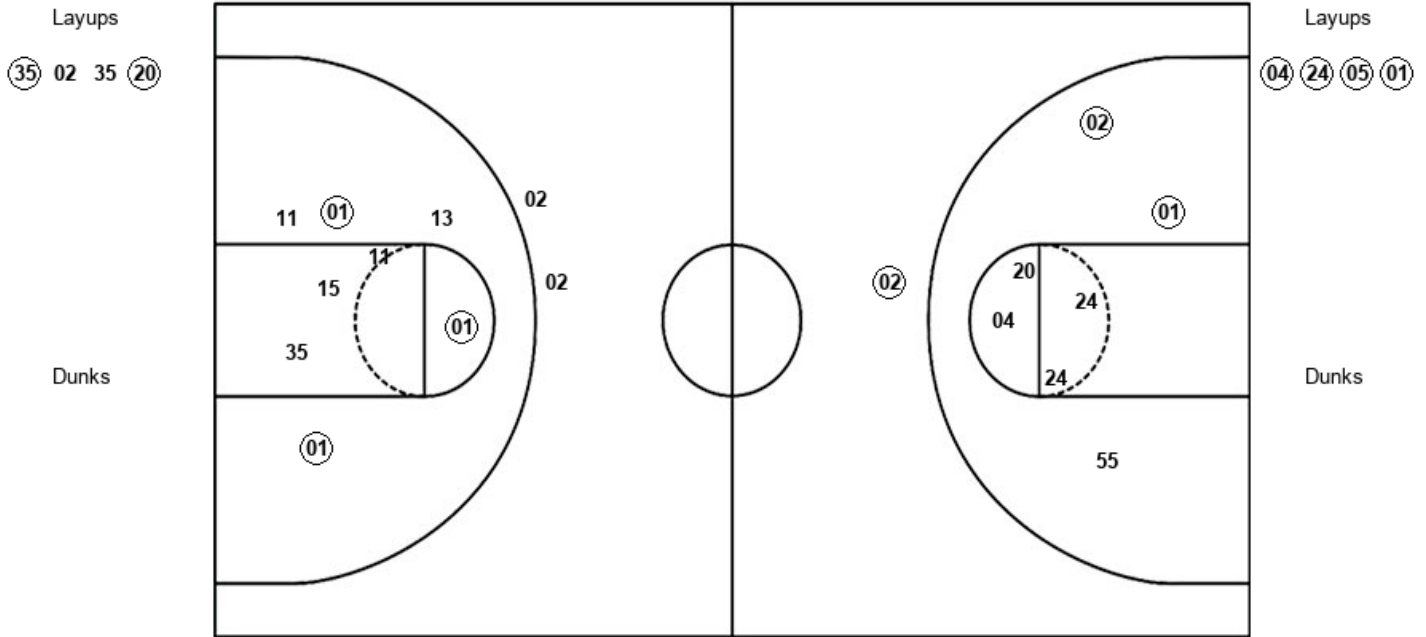

Official Shot Chart
Mississippi State vs Louisiana
PERIOD 3 Shots
December 16, 2019 at Cajundome - Lafayette, La.

Louisiana

Mississippi State

LOU : Period 3	Made	Att	Pct
Layups	2	4	50.0
Dunks	0	0	0
2PT Field Goals	5	12	41.7
3PT Field Goals	0	2	00.0
Total Field Goals	5	14	35.7

MSU : Period 3	Made	Att	Pct
Layups	4	4	100.0
Dunks	0	0	0
2PT Field Goals	6	11	54.5
3PT Field Goals	1	1	100.0
Total Field Goals	7	12	58.3