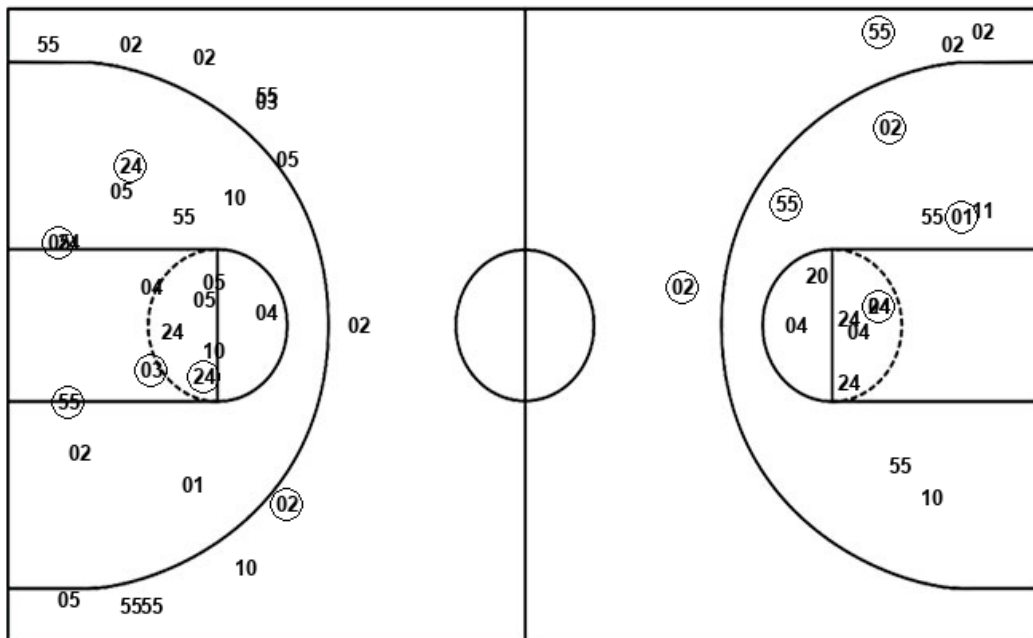

Official Shot Chart
Mississippi State vs Louisiana
Mississippi State Team Shots
December 16, 2019 at Cajundome - Lafayette, La.

Layups

Layups

Dunks

Dunks

MSU : Period 1	Made	Att	Pct
Layups	1	1	100.0
Dunks	0	0	0
2PT Field Goals	4	10	40.0
3PT Field Goals	0	4	00.0
Total Field Goals	4	14	28.6

MSU : Period 2	Made	Att	Pct
Layups	3	3	100.0
Dunks	0	0	0
2PT Field Goals	5	11	45.5
3PT Field Goals	1	8	12.5
Total Field Goals	6	19	31.6

MSU : Period 3	Made	Att	Pct
Layups	4	4	100.0
Dunks	0	0	0
2PT Field Goals	6	11	54.5
3PT Field Goals	1	1	100.0
Total Field Goals	7	12	58.3

MSU : Period 4	Made	Att	Pct
Layups	5	6	83.3
Dunks	0	0	0
2PT Field Goals	7	13	53.8
3PT Field Goals	1	3	33.3
Total Field Goals	8	16	50.0