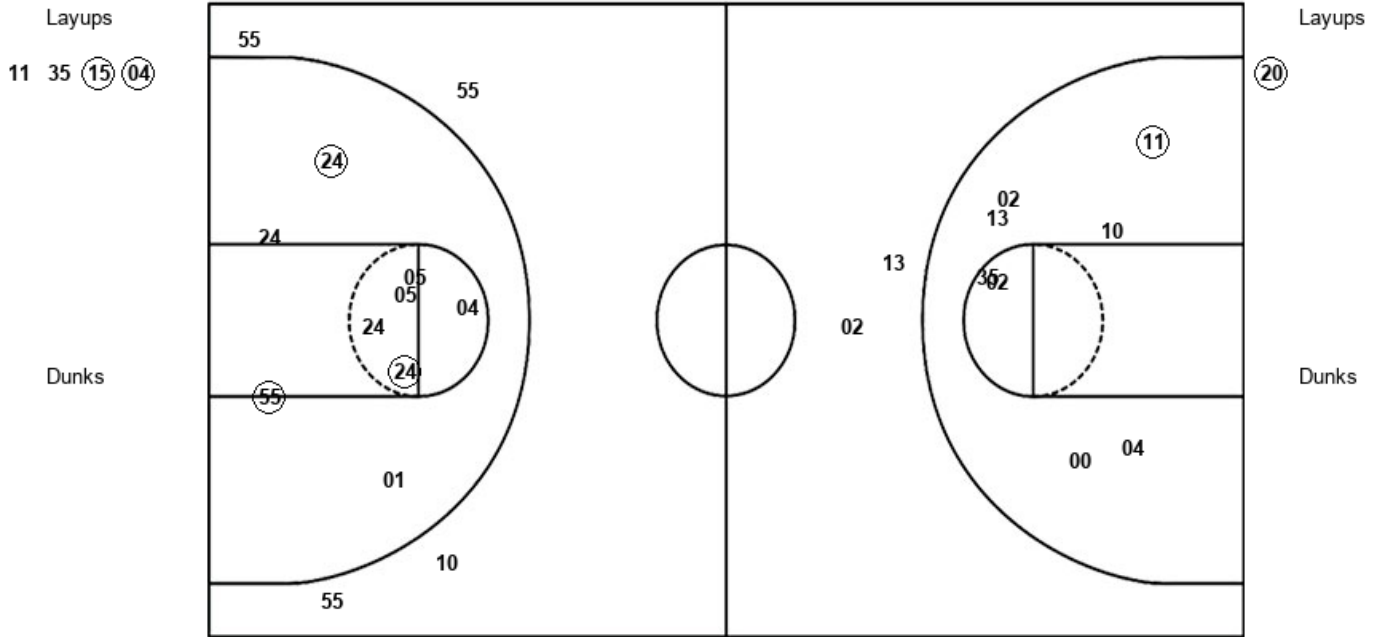

Official Shot Chart
Mississippi State vs Louisiana
PERIOD 1 Shots
December 16, 2019 at Cajundome - Lafayette, La.

Louisiana

Mississippi State

LOU : Period 1	Made	Att	Pct
Layups	2	4	50.0
Dunks	0	0	0
2PT Field Goals	3	12	25.0
3PT Field Goals	0	2	00.0
Total Field Goals	3	14	21.4

MSU : Period 1	Made	Att	Pct
Layups	1	1	100.0
Dunks	0	0	0
2PT Field Goals	4	10	40.0
3PT Field Goals	0	4	00.0
Total Field Goals	4	14	28.6