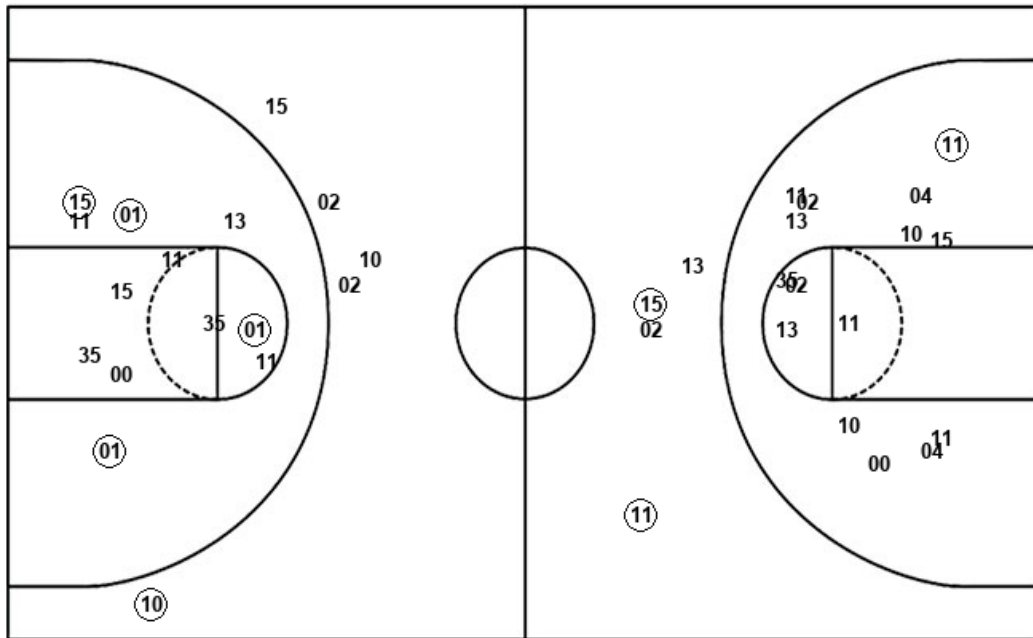

Official Shot Chart
Mississippi State vs Louisiana
Louisiana Team Shots
December 16, 2019 at Cajundome - Lafayette, La.

Layups

Layups

11 35 (15) (04) (01)
11 02 (02) (35) 02
35 (20) (01) 11 (11)

Dunks

Dunks

LOU : Period 1	Made	Att	Pct
Layups	2	4	50.0
Dunks	0	0	0
2PT Field Goals	3	12	25.0
3PT Field Goals	0	2	00.0
Total Field Goals	3	14	21.4

LOU : Period 3	Made	Att	Pct
Layups	2	4	50.0
Dunks	0	0	0
2PT Field Goals	5	12	41.7
3PT Field Goals	0	2	00.0
Total Field Goals	5	14	35.7

LOU : Period 2	Made	Att	Pct
Layups	2	4	50.0
Dunks	0	0	0
2PT Field Goals	2	11	18.2
3PT Field Goals	2	2	100.0
Total Field Goals	4	13	30.8

LOU : Period 4	Made	Att	Pct
Layups	2	3	66.7
Dunks	0	0	0
2PT Field Goals	3	7	42.9
3PT Field Goals	1	3	33.3
Total Field Goals	4	10	40.0