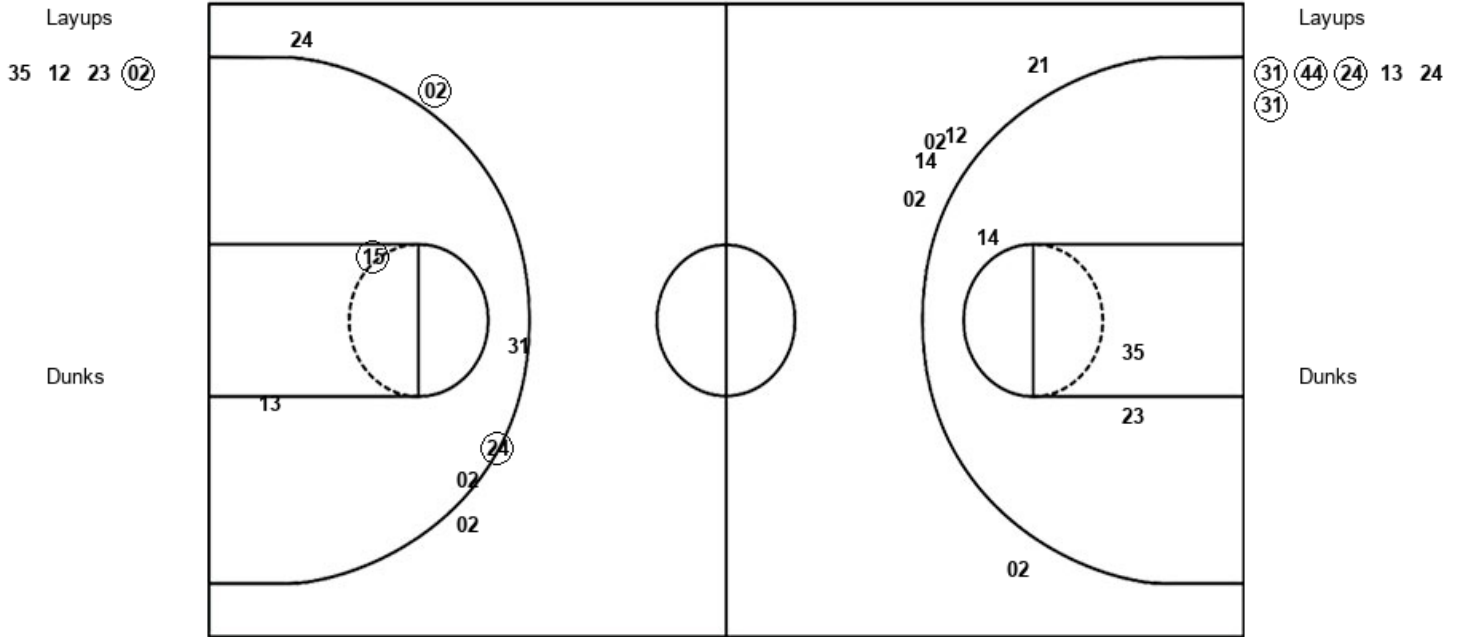

Rutgers 77, South Alabama 56

Official Shot Chart
Rutgers vs South Alabama
PERIOD 1 Shots
November 05, 2019 at Mitchell Center - Mobile, Ala.

South Alabama

Rutgers

USA : Period 1	Made	Att	Pct
Layups	1	4	25.0
Dunks	0	0	0
2PT Field Goals	1	7	14.3
3PT Field Goals	0	6	00.0
Total Field Goals	1	13	07.7