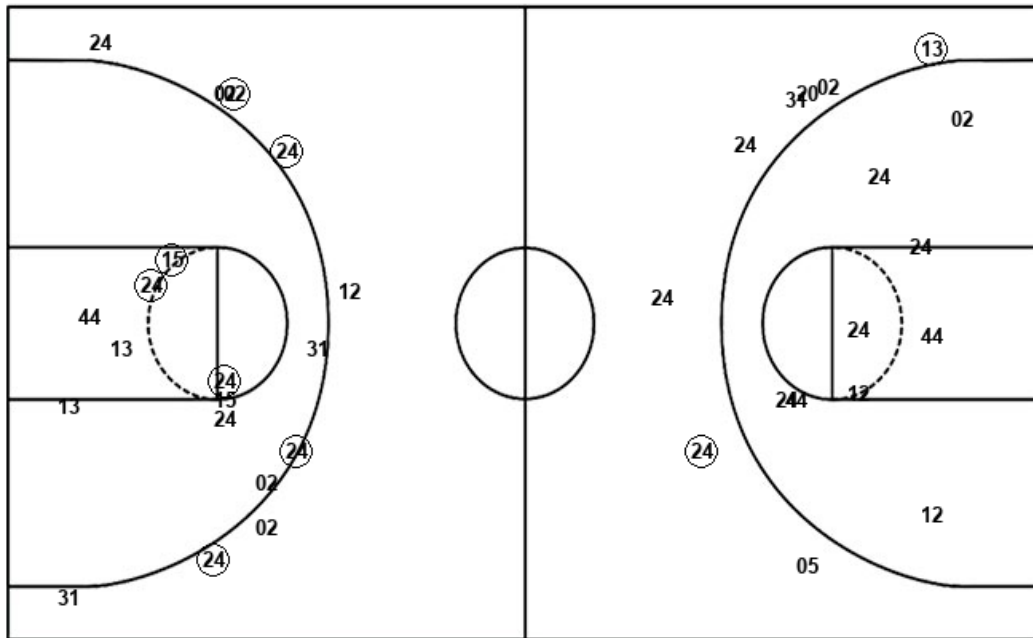

Official Shot Chart
Rutgers vs South Alabama
Rutgers Team Shots
November 05, 2019 at Mitchell Center - Mobile, Ala.

Layups

Layups

Dunks

Dunks

RUT : Period 1	Made	Att	Pct
Layups	4	6	66.7
Dunks	0	0	0
2PT Field Goals	5	9	55.6
3PT Field Goals	2	5	40.0
Total Field Goals	7	14	50.0

RUT : Period 2	Made	Att	Pct
Layups	4	4	100.0
Dunks	0	0	0
2PT Field Goals	6	10	60.0
3PT Field Goals	2	5	40.0
Total Field Goals	8	15	53.3

RUT : Period 3	Made	Att	Pct
Layups	5	6	83.3
Dunks	0	0	0
2PT Field Goals	5	13	38.5
3PT Field Goals	0	2	00.0
Total Field Goals	5	15	33.3

RUT : Period 4	Made	Att	Pct
Layups	6	10	60.0
Dunks	0	0	0
2PT Field Goals	6	12	50.0
3PT Field Goals	2	6	33.3
Total Field Goals	8	18	44.4