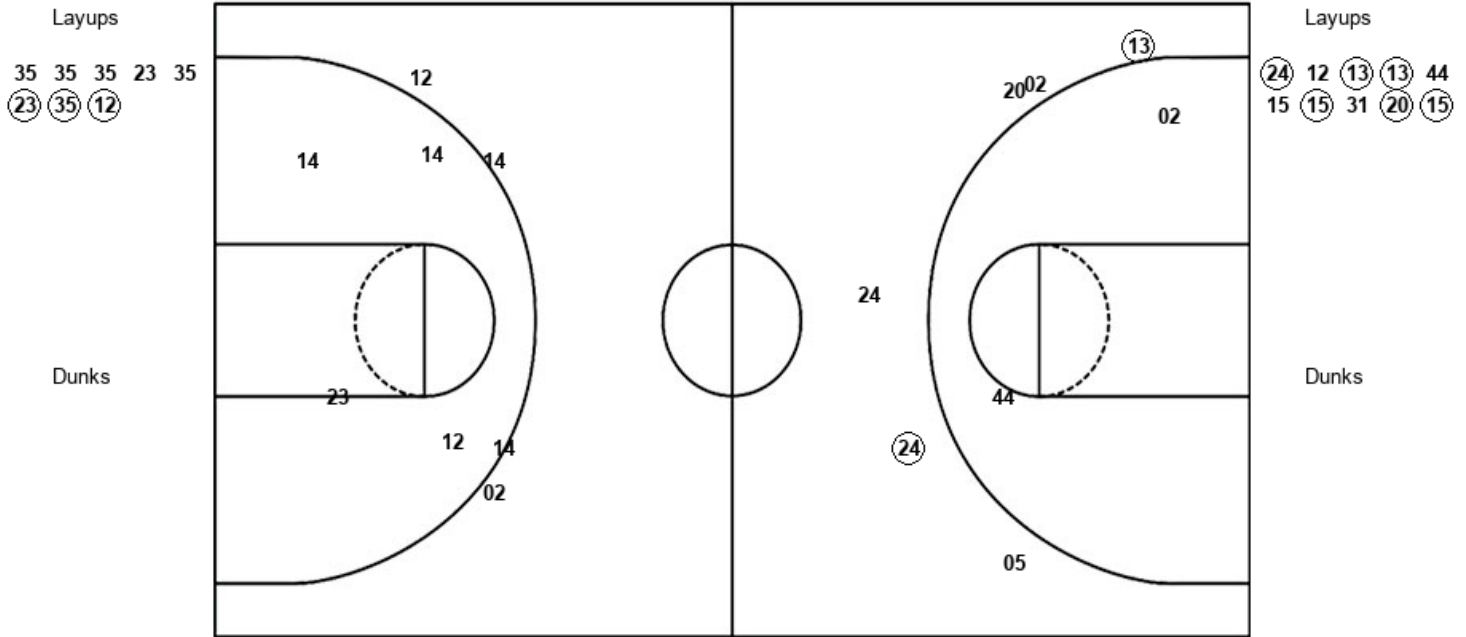

Official Shot Chart
Rutgers vs South Alabama
PERIOD 4 Shots
November 05, 2019 at Mitchell Center - Mobile, Ala.

South Alabama

Rutgers

USA : Period 4	Made	Att	Pct
Layups	3	8	37.5
Dunks	0	0	0
2PT Field Goals	3	12	25.0
3PT Field Goals	0	4	00.0
Total Field Goals	3	16	18.8

RUT : Period 4	Made	Att	Pct
Layups	6	10	60.0
Dunks	0	0	0
2PT Field Goals	6	12	50.0
3PT Field Goals	2	6	33.3
Total Field Goals	8	18	44.4