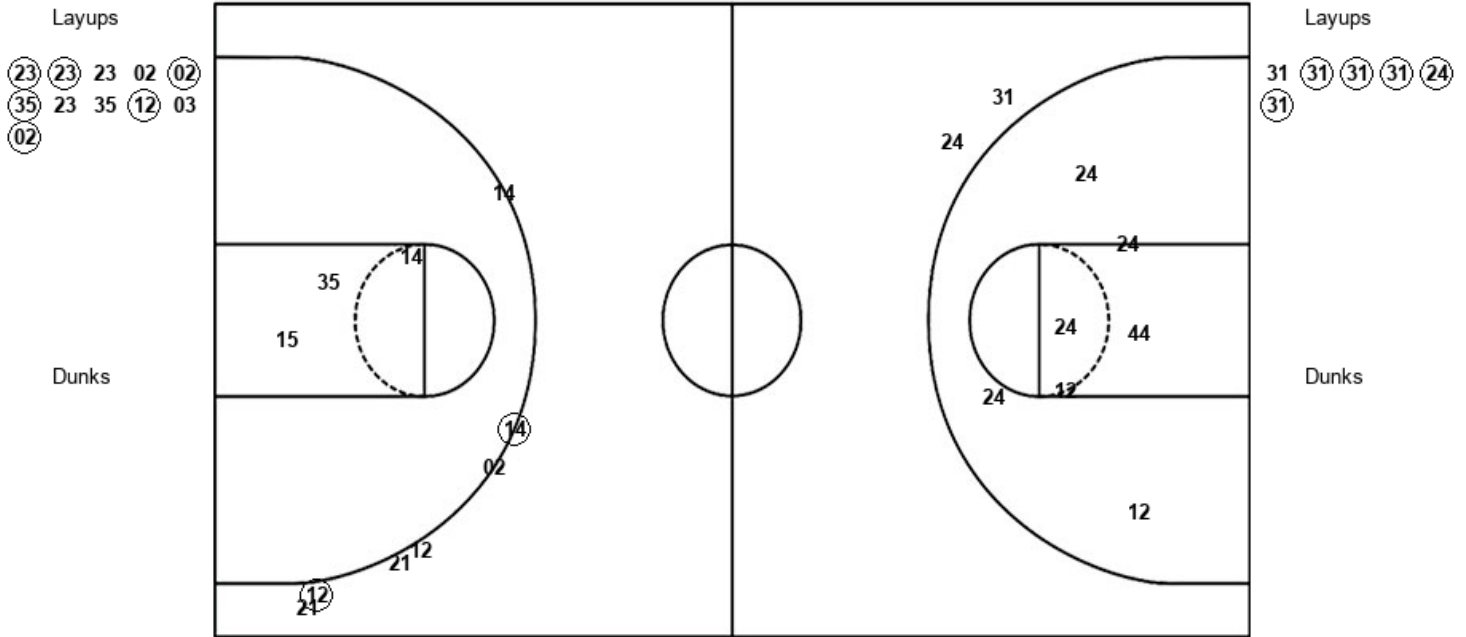

Official Shot Chart
Rutgers vs South Alabama
PERIOD 3 Shots
November 05, 2019 at Mitchell Center - Mobile, Ala.

South Alabama

Rutgers

USA : Period 3	Made	Att	Pct
Layups	6	11	54.5
Dunks	0	0	0
2PT Field Goals	6	13	46.2
3PT Field Goals	2	8	25.0
Total Field Goals	8	21	38.1

RUT : Period 3	Made	Att	Pct
Layups	5	6	83.3
Dunks	0	0	0
2PT Field Goals	5	13	38.5
3PT Field Goals	0	2	00.0
Total Field Goals	5	15	33.3