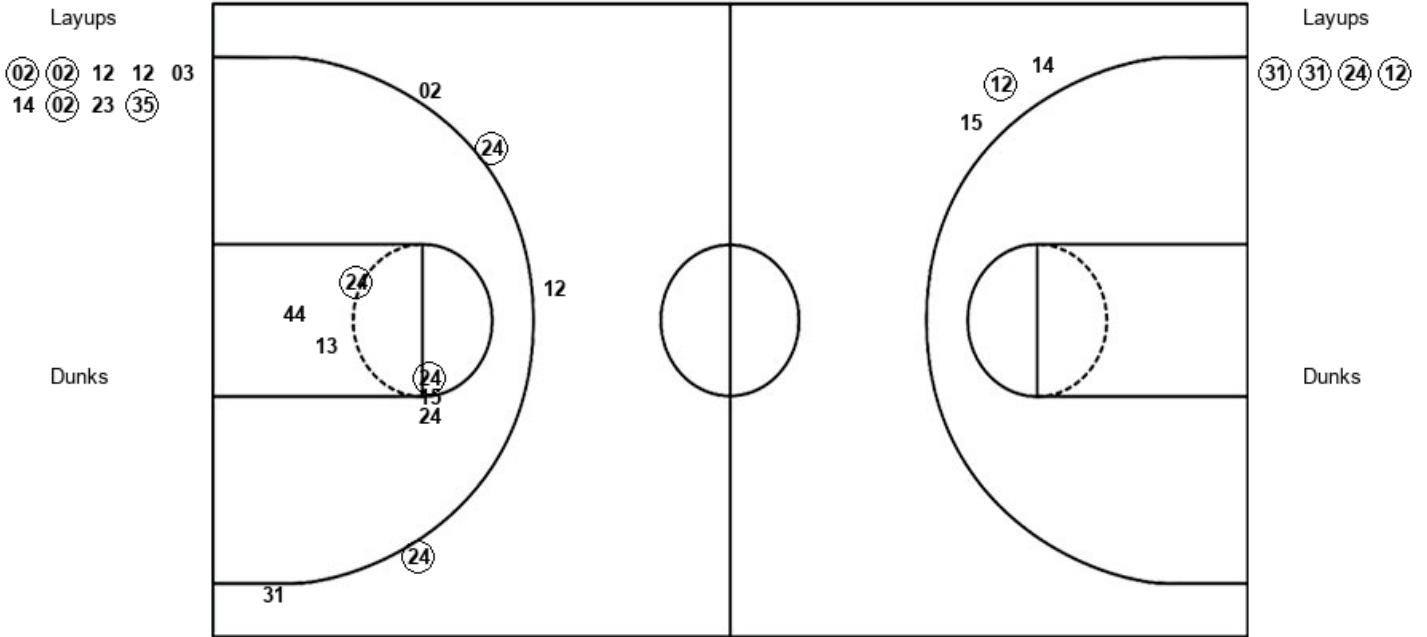

Official Shot Chart
Rutgers vs South Alabama
PERIOD 2 Shots
November 05, 2019 at Mitchell Center - Mobile, Ala.

South Alabama

Rutgers

USA : Period 2	Made	Att	Pct
Layups	4	9	44.4
Dunks	0	0	0
2PT Field Goals	4	9	44.4
3PT Field Goals	1	3	33.3
Total Field Goals	5	12	41.7

RUT : Period 2	Made	Att	Pct
Layups	4	4	100.0
Dunks	0	0	0
2PT Field Goals	6	10	60.0
3PT Field Goals	2	5	40.0
Total Field Goals	8	15	53.3