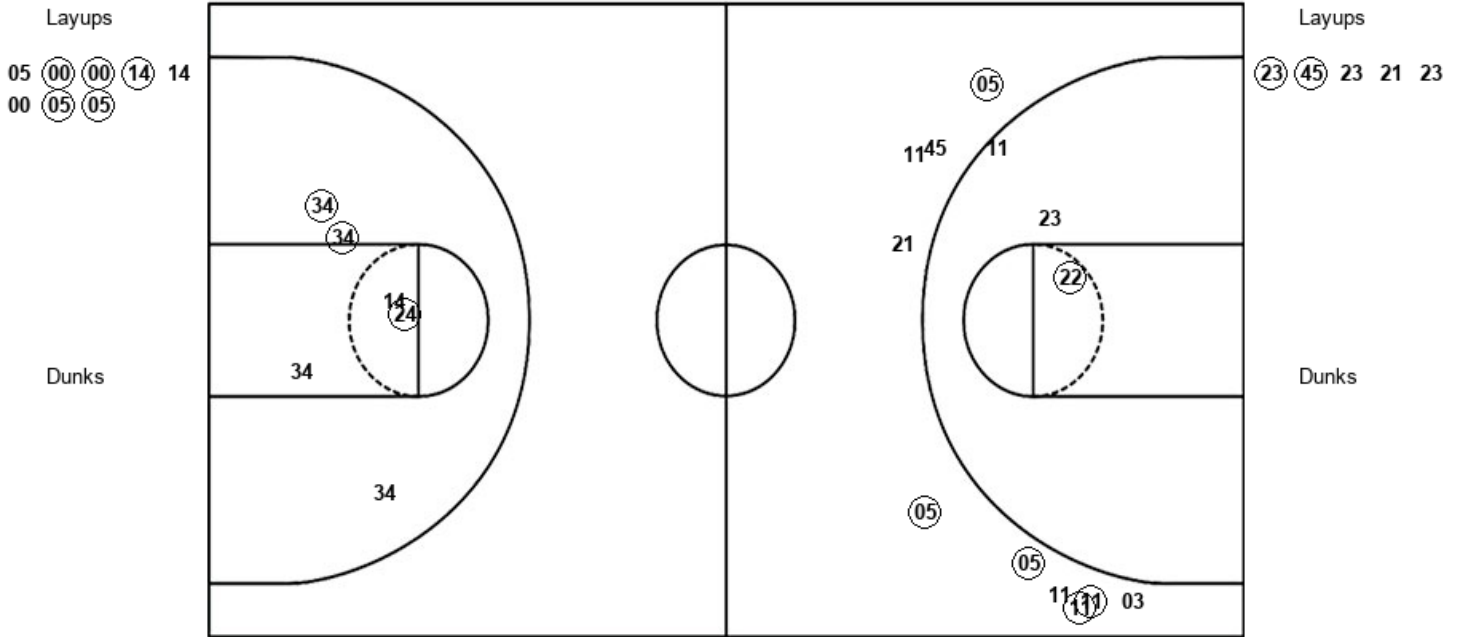

Official Shot Chart
Syracuse vs Michigan
PERIOD 1 Shots
December 05, 2019 at Crisler Center - Ann Arbor

Michigan

Syracuse

U-M : Period 1	Made	Att	Pct
Layups	5	8	62.5
Dunks	0	0	0
2PT Field Goals	8	14	57.1
3PT Field Goals	0	0	0
Total Field Goals	8	14	57.1

S-U : Period 1	Made	Att	Pct
Layups	2	5	40.0
Dunks	0	0	0
2PT Field Goals	3	8	37.5
3PT Field Goals	5	10	50.0
Total Field Goals	8	18	44.4