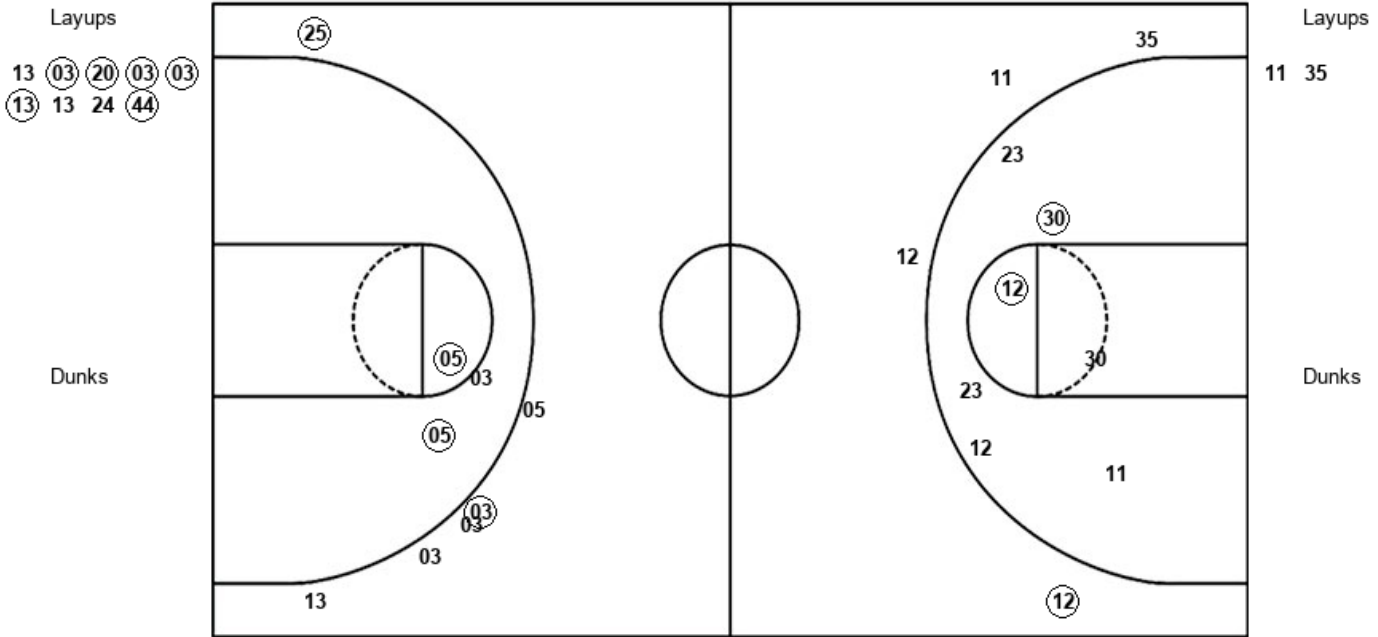

Official Shot Chart
Cincinnati vs UConn
PERIOD 1 Shots
January 30, 2020 at Harry A. Gampel Pavilion - Storrs, Conn.

UConn

Cincinnati

UCN : Period 1	Made	Att	Pct
Layups	6	9	66.7
Dunks	0	0	0
2PT Field Goals	8	12	66.7
3PT Field Goals	2	6	33.3
Total Field Goals	10	18	55.6

CIN : Period 1	Made	Att	Pct
Layups	0	2	00.0
Dunks	0	0	0
2PT Field Goals	2	9	22.2
3PT Field Goals	1	4	25.0
Total Field Goals	3	13	23.1