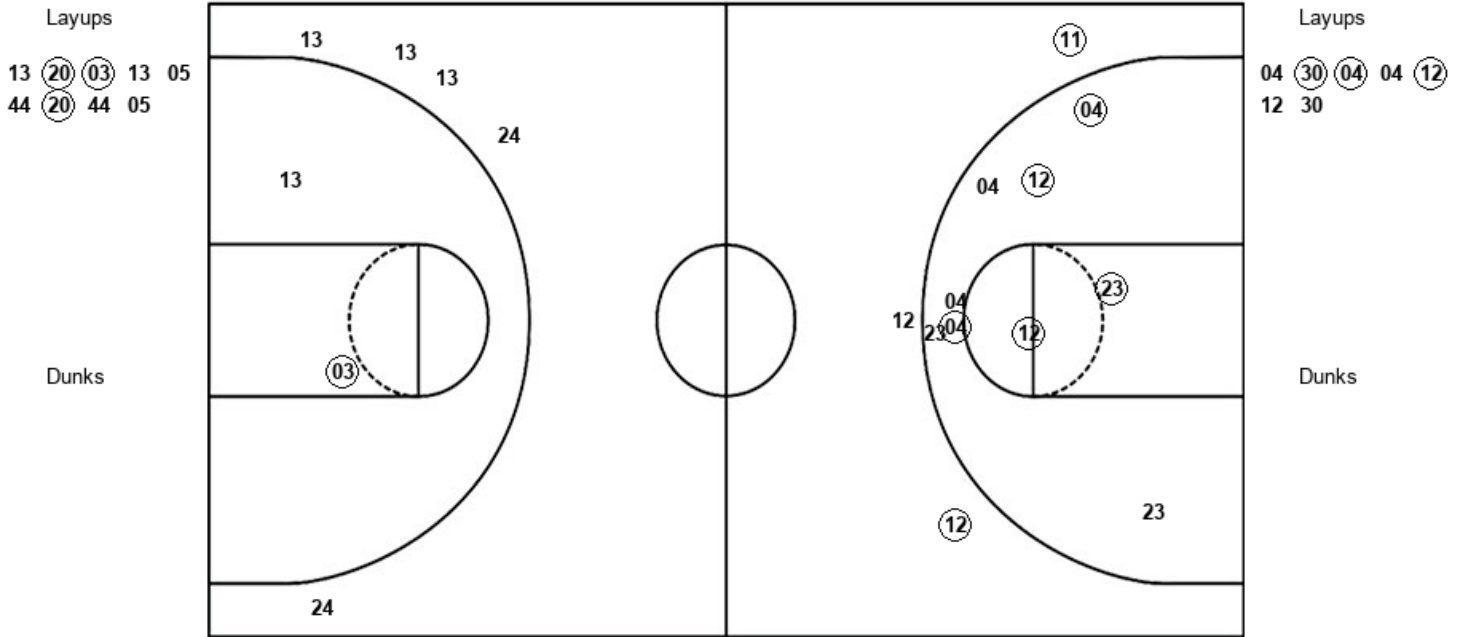

Official Shot Chart
Cincinnati vs UConn
PERIOD 2 Shots
January 30, 2020 at Harry A. Gampel Pavilion - Storrs, Conn.

UConn

Cincinnati

UCN : Period 2	Made	Att	Pct
Layups	3	9	33.3
Dunks	0	0	0
2PT Field Goals	4	11	36.4
3PT Field Goals	0	5	00.0
Total Field Goals	4	16	25.0

CIN : Period 2	Made	Att	Pct
Layups	3	7	42.9
Dunks	0	0	0
2PT Field Goals	8	16	50.0
3PT Field Goals	2	3	66.7
Total Field Goals	10	19	52.6