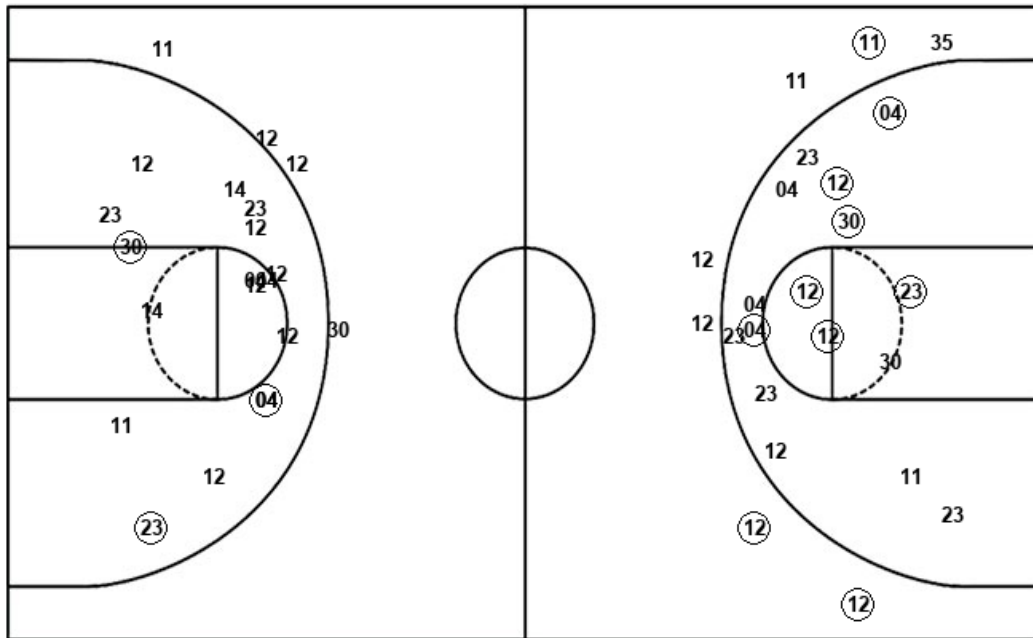

Official Shot Chart
Cincinnati vs UConn
 Cincinnati Team Shots
 January 30, 2020 at Harry A. Gampel Pavilion - Storrs, Conn.

Layups

Layups

11 35 04 (30) (04)
 04 (12) 12 30 (30)
 12 23 (23) 35 (12)
 (23) 12 12