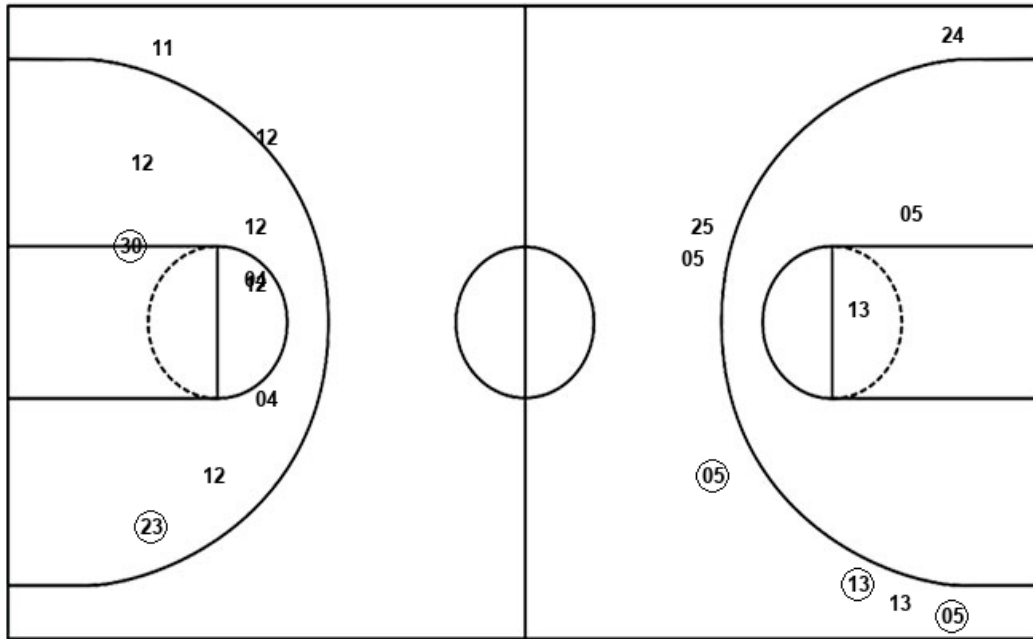

Official Shot Chart
Cincinnati vs UConn
PERIOD 3 Shots
 January 30, 2020 at Harry A. Gampel Pavilion - Storrs, Conn.

UConn

Cincinnati

Layups
 03 (20) (03) (13)

Layups
 (30) 12 23 (23) 35

Dunks

Dunks

UCN : Period 3	Made	Att	Pct
Layups	3	4	75.0
Dunks	0	0	0
2PT Field Goals	3	6	50.0
3PT Field Goals	3	7	42.9
Total Field Goals	6	13	46.2