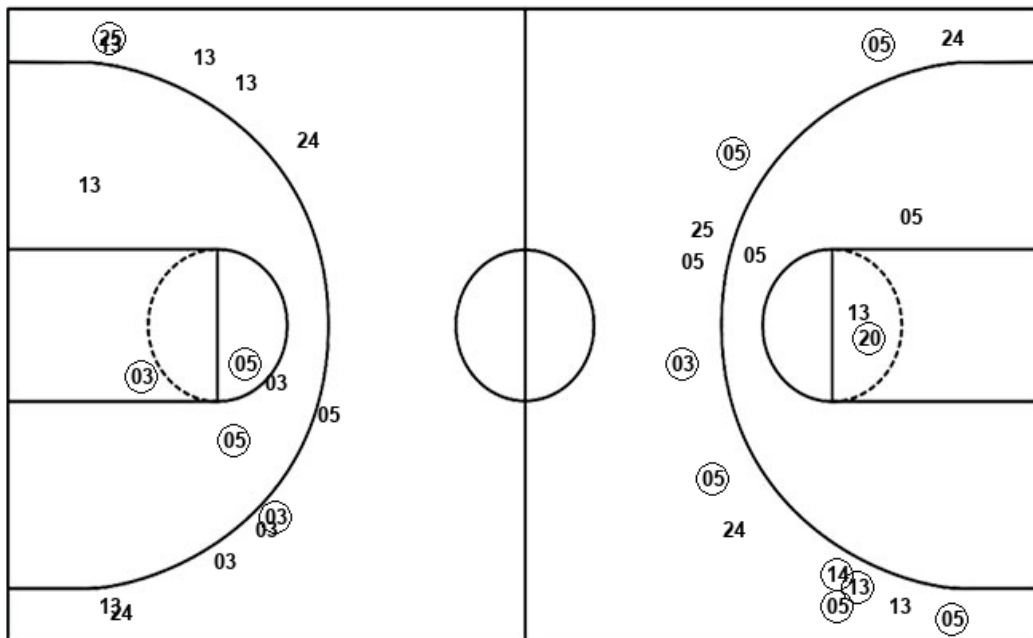

Official Shot Chart
Cincinnati vs UConn

UConn Team Shots
January 30, 2020 at Harry A. Gampel Pavilion - Storrs, Conn.

Layups

Layups

Dunks

Dunks

UCN : Period 1	Made	Att	Pct
Layups	6	9	66.7
Dunks	0	0	0
2PT Field Goals	8	12	66.7
3PT Field Goals	2	6	33.3
Total Field Goals	10	18	55.6