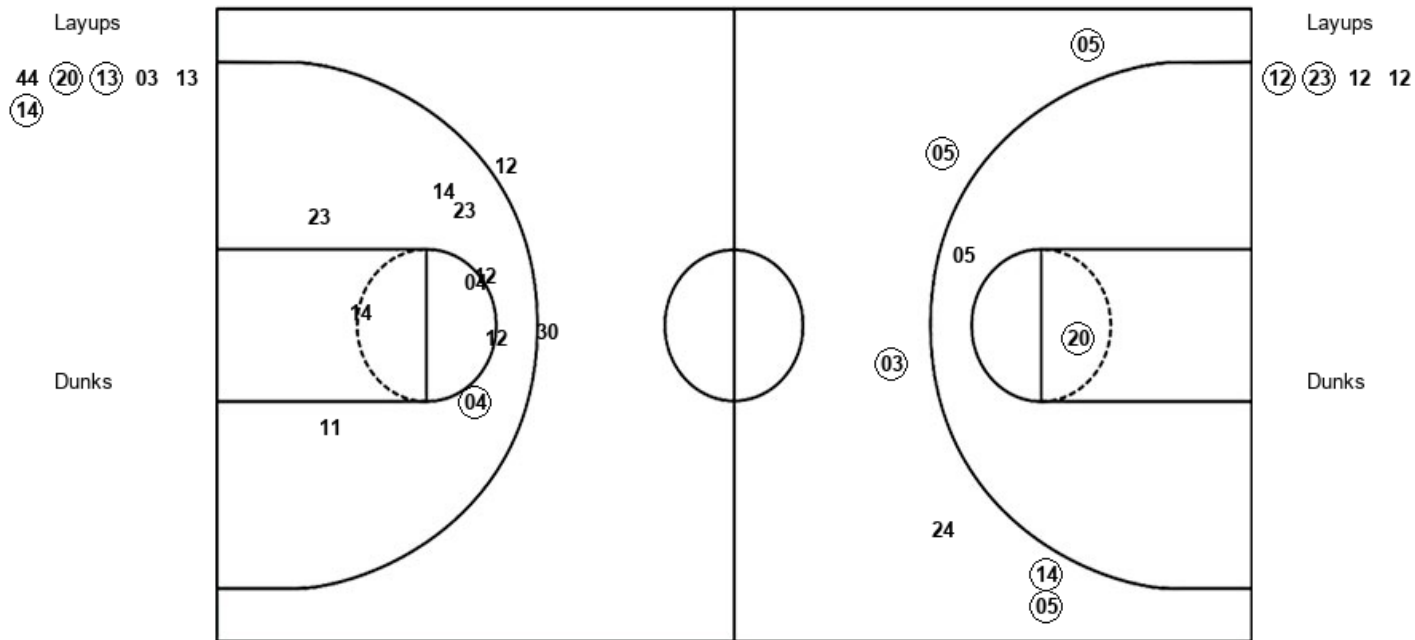

Official Shot Chart
Cincinnati vs UConn
PERIOD 4 Shots
January 30, 2020 at Harry A. Gampel Pavilion - Storrs, Conn.

UConn

Cincinnati

UCN : Period 4	Made	Att	Pct
Layups	3	6	50.0
Dunks	0	0	0
2PT Field Goals	4	8	50.0
3PT Field Goals	5	6	83.3
Total Field Goals	9	14	64.3

CIN : Period 4	Made	Att	Pct
Layups	2	4	50.0
Dunks	0	0	0
2PT Field Goals	3	13	23.1
3PT Field Goals	0	2	00.0
Total Field Goals	3	15	20.0