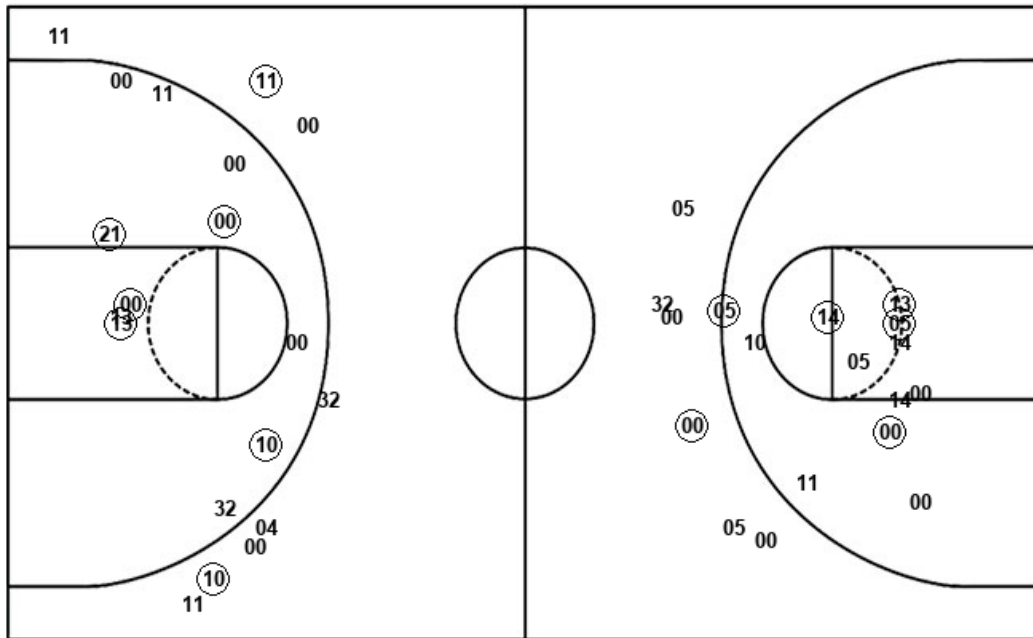

Official Shot Chart
Southern Miss. vs UTSA
Southern Miss. Team Shots
January 11, 2020 at Convocation Center - San Antonio

Layups

Layups

(32) (04) (11) 13 00
05 (05) (14) (32) (05)
(05) (13) 13 00 (13)

Dunks

Dunks

(14)

USM : Period 1	Made	Att	Pct
Layups	5	8	62.5
Dunks	1	1	100.0
2PT Field Goals	11	20	55.0
3PT Field Goals	2	8	25.0
Total Field Goals	13	28	46.4

USM : Period 2	Made	Att	Pct
Layups	6	7	85.7
Dunks	0	0	0
2PT Field Goals	11	19	57.9
3PT Field Goals	1	6	16.7
Total Field Goals	12	25	48.0