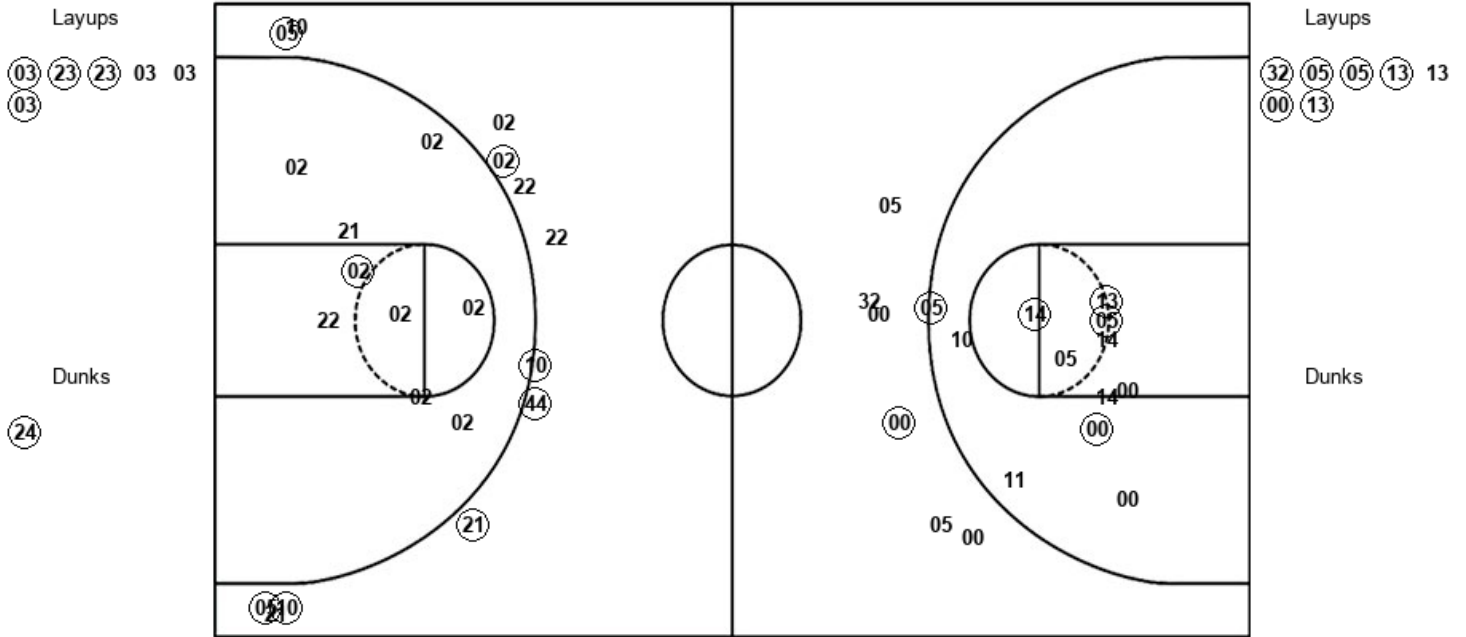

Official Shot Chart
Southern Miss. vs UTSA
PERIOD 2 Shots
January 11, 2020 at Convocation Center - San Antonio

UTSA

Southern Miss.

UTS : Period 2	Made	Att	Pct
Layups	4	6	66.7
Dunks	1	1	100.0
2PT Field Goals	6	16	37.5
3PT Field Goals	7	12	58.3
Total Field Goals	13	28	46.4

USM : Period 2	Made	Att	Pct
Layups	6	7	85.7
Dunks	0	0	0
2PT Field Goals	11	19	57.9
3PT Field Goals	1	6	16.7
Total Field Goals	12	25	48.0