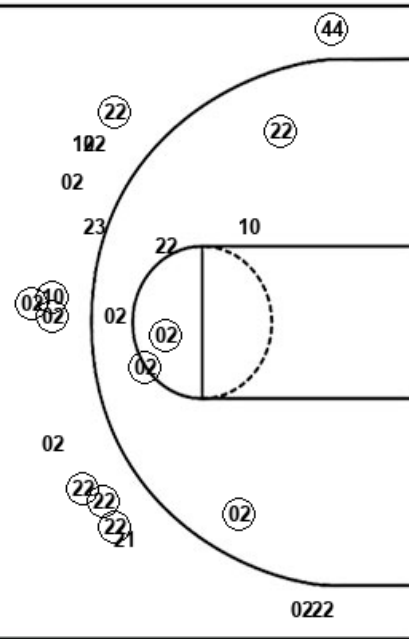

Southern Miss. 70, UTSA 80

Official Shot Chart
Southern Miss. vs UTSA
PERIOD 1 Shots
 January 11, 2020 at Convocation Center - San Antonio

UTSA

Southern Miss.

Layups
 10 (03) 23

Layups
 (32) (04) (11) 13 00
 05 (05) (14)