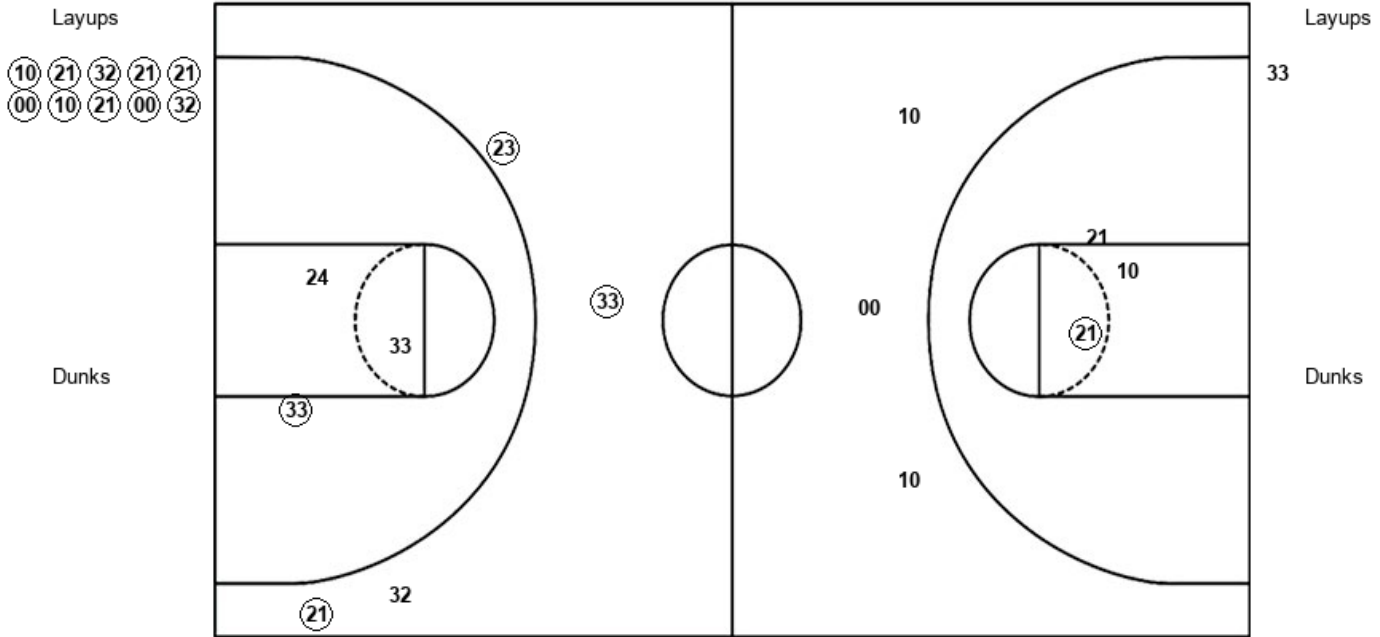

Official Shot Chart
Oral Roberts vs Tulsa
PERIOD 4 Shots
November 21, 2019 at Donald W Reynolds Center - Tulsa, Okla.

Tulsa

Oral Roberts

TLS : Period 4	Made	Att	Pct
Layups	10	10	100.0
Dunks	0	0	0
2PT Field Goals	11	13	84.6
3PT Field Goals	0	3	00.0
Total Field Goals	11	16	68.8

ORU : Period 4	Made	Att	Pct
Layups	0	1	00.0
Dunks	0	0	0
2PT Field Goals	1	4	25.0
3PT Field Goals	3	4	75.0
Total Field Goals	4	8	50.0