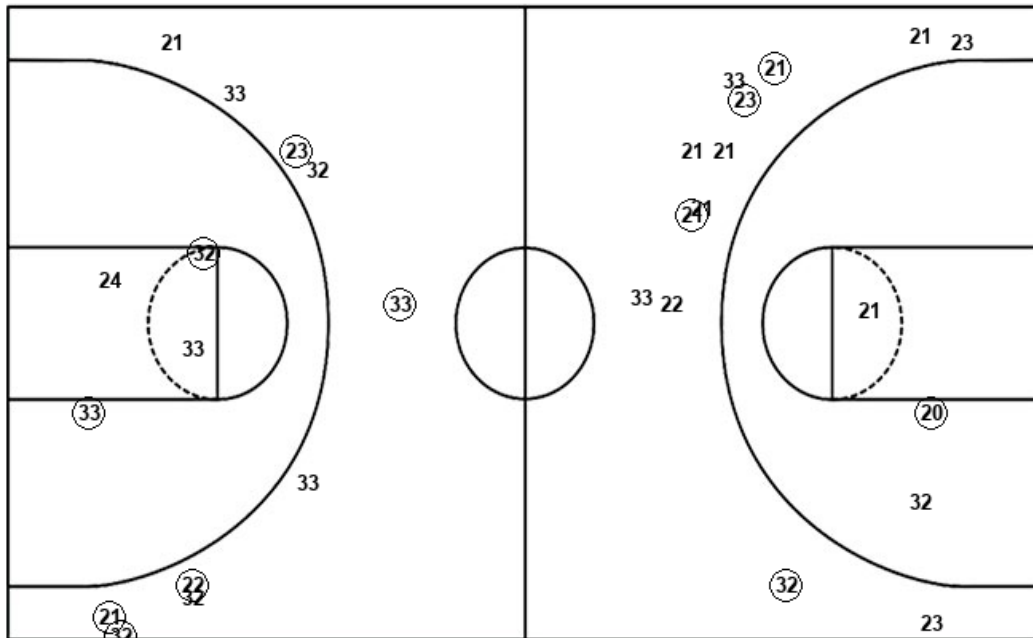

Official Shot Chart
Oral Roberts vs Tulsa
Oral Roberts Team Shots
November 21, 2019 at Donald W Reynolds Center - Tulsa, Okla.

Layups

Layups

(24) (24) 33 (33) (33)
(23) (22) 22 (33) 21
(33) 33

Dunks

Dunks

ORU : Period 1	Made	Att	Pct
Layups	4	5	80.0
Dunks	0	0	0
2PT Field Goals	4	6	66.7
3PT Field Goals	1	6	16.7
Total Field Goals	5	12	41.7

ORU : Period 3	Made	Att	Pct
Layups	2	3	66.7
Dunks	0	0	0
2PT Field Goals	3	4	75.0
3PT Field Goals	2	6	33.3
Total Field Goals	5	10	50.0

ORU : Period 2	Made	Att	Pct
Layups	2	3	66.7
Dunks	0	0	0
2PT Field Goals	3	5	60.0
3PT Field Goals	3	7	42.9
Total Field Goals	6	12	50.0

ORU : Period 4	Made	Att	Pct
Layups	0	1	00.0
Dunks	0	0	0
2PT Field Goals	1	4	25.0
3PT Field Goals	3	4	75.0
Total Field Goals	4	8	50.0