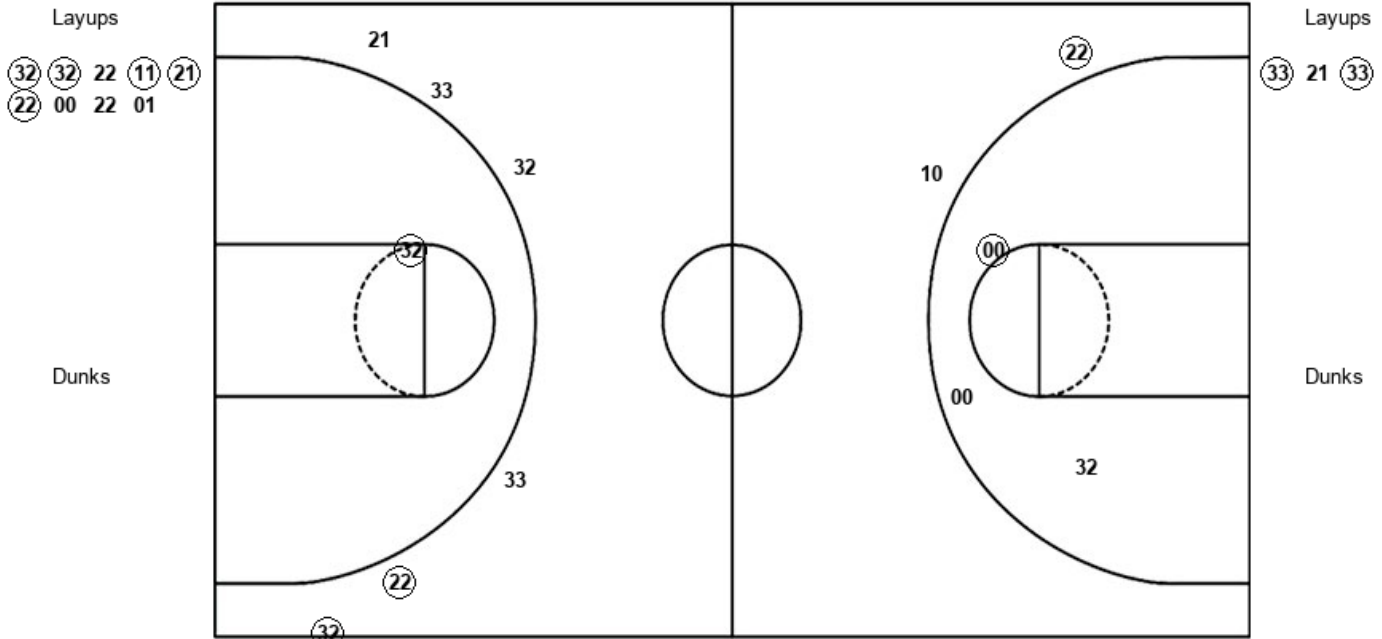

Official Shot Chart
Oral Roberts vs Tulsa
PERIOD 3 Shots
November 21, 2019 at Donald W Reynolds Center - Tulsa, Okla.

Tulsa

Oral Roberts

TLS : Period 3	Made	Att	Pct
Layups	5	9	55.6
Dunks	0	0	0
2PT Field Goals	6	12	50.0
3PT Field Goals	1	2	50.0
Total Field Goals	7	14	50.0

ORU : Period 3	Made	Att	Pct
Layups	2	3	66.7
Dunks	0	0	0
2PT Field Goals	3	4	75.0
3PT Field Goals	2	6	33.3
Total Field Goals	5	10	50.0