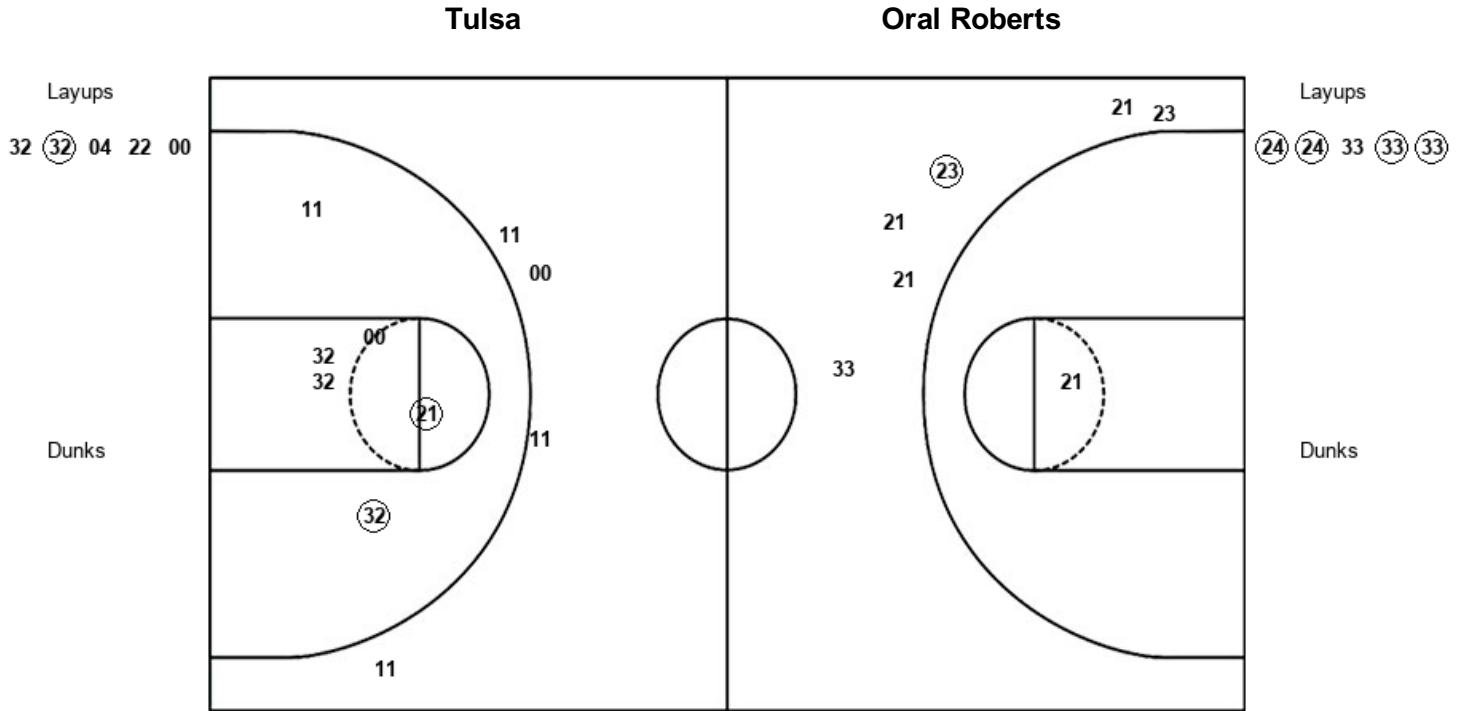

Official Shot Chart
Oral Roberts vs Tulsa
PERIOD 1 Shots
November 21, 2019 at Donald W Reynolds Center - Tulsa, Okla.

TLS : Period 1	Made	Att	Pct
Layups	1	5	20.0
Dunks	0	0	0
2PT Field Goals	3	11	27.3
3PT Field Goals	0	4	00.0
Total Field Goals	3	15	20.0

ORU : Period 1	Made	Att	Pct
Layups	4	5	80.0
Dunks	0	0	0
2PT Field Goals	4	6	66.7
3PT Field Goals	1	6	16.7
Total Field Goals	5	12	41.7