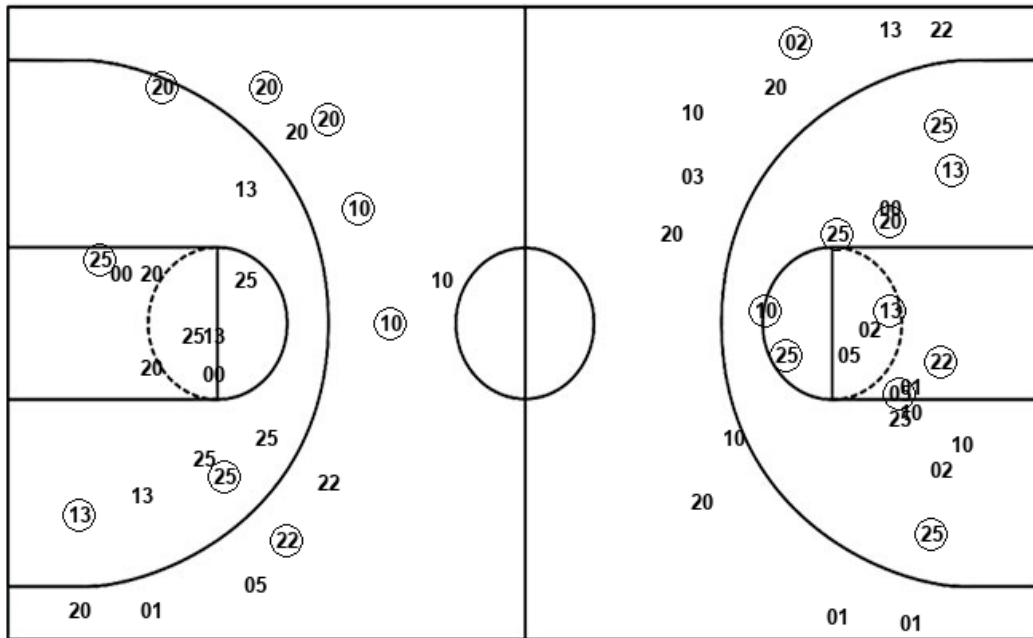

Official Shot Chart
Southeastern Louisiana vs Tulsa
Southeastern Louisiana Team Shots
November 20, 2019 at Donald W. Reynolds Center - Tulsa, Okla.

Layups

Layups

10 (13) (13) (25) (22)
01 03 13 (25) (05)
01 (10)

Dunks

Dunks

SEL : Period 1	Made	Att	Pct
Layups	4	7	57.1
Dunks	0	0	0
2PT Field Goals	14	26	53.8
3PT Field Goals	1	10	10.0
Total Field Goals	15	36	41.7

SEL : Period 2	Made	Att	Pct
Layups	3	5	60.0
Dunks	0	0	0
2PT Field Goals	7	20	35.0
3PT Field Goals	5	11	45.5
Total Field Goals	12	31	38.7