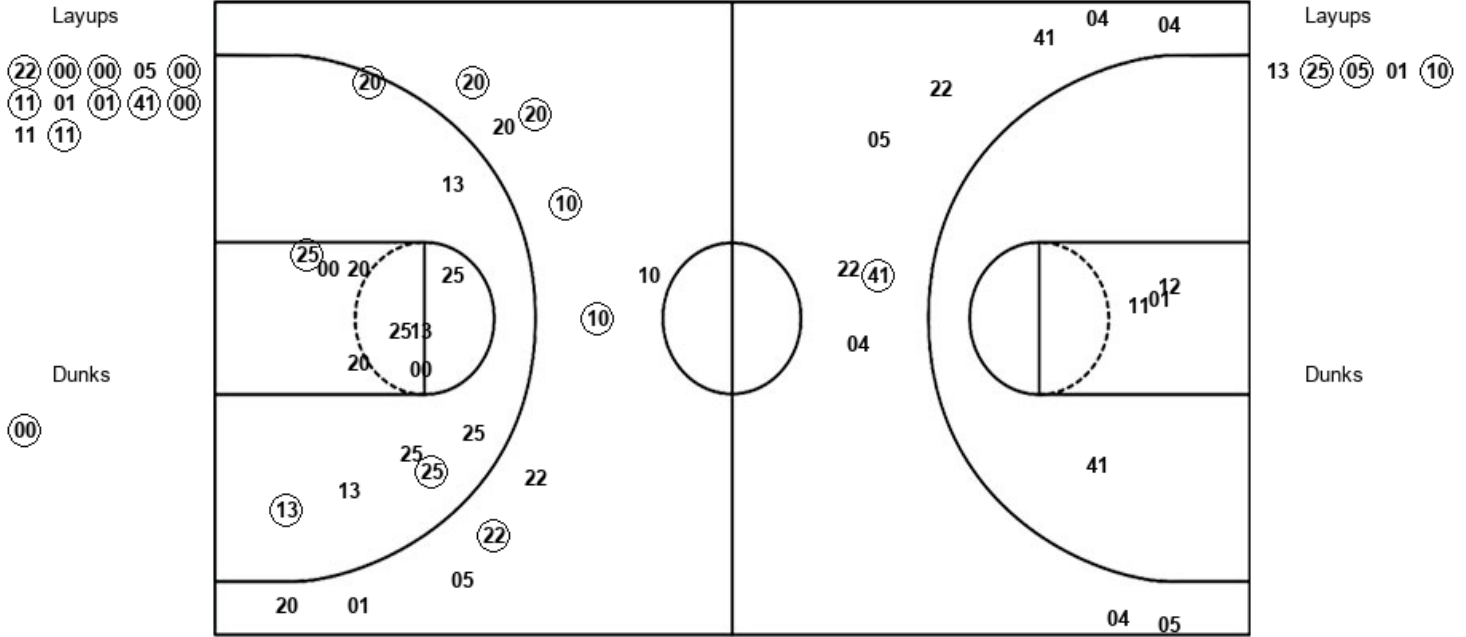

Official Shot Chart
Southeastern Louisiana vs Tulsa
PERIOD 2 Shots
November 20, 2019 at Donald W. Reynolds Center - Tulsa, Okla.

Tulsa

Southeastern Louisiana

TLS : Period 2	Made	Att	Pct
Layups	9	12	75.0
Dunks	1	1	100.0
2PT Field Goals	10	17	58.8
3PT Field Goals	1	10	10.0
Total Field Goals	11	27	40.7

SEL : Period 2	Made	Att	Pct
Layups	3	5	60.0
Dunks	0	0	0
2PT Field Goals	7	20	35.0
3PT Field Goals	5	11	45.5
Total Field Goals	12	31	38.7