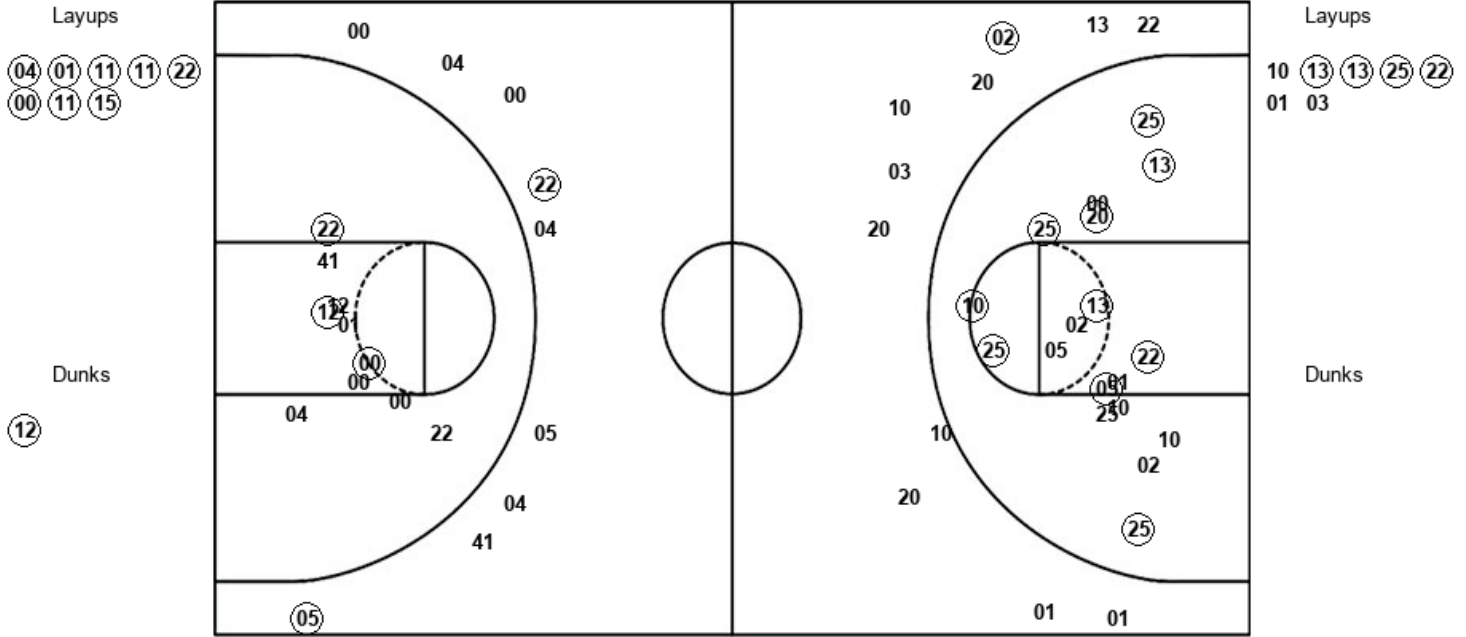

Official Shot Chart
Southeastern Louisiana vs Tulsa
PERIOD 1 Shots
November 20, 2019 at Donald W. Reynolds Center - Tulsa, Okla.

Tulsa

Southeastern Louisiana

TLS : Period 1	Made	Att	Pct
Layups	8	8	100.0
Dunks	1	1	100.0
2PT Field Goals	12	19	63.2
3PT Field Goals	2	9	22.2
Total Field Goals	14	28	50.0

SEL : Period 1	Made	Att	Pct
Layups	4	7	57.1
Dunks	0	0	0
2PT Field Goals	14	26	53.8
3PT Field Goals	1	10	10.0
Total Field Goals	15	36	41.7