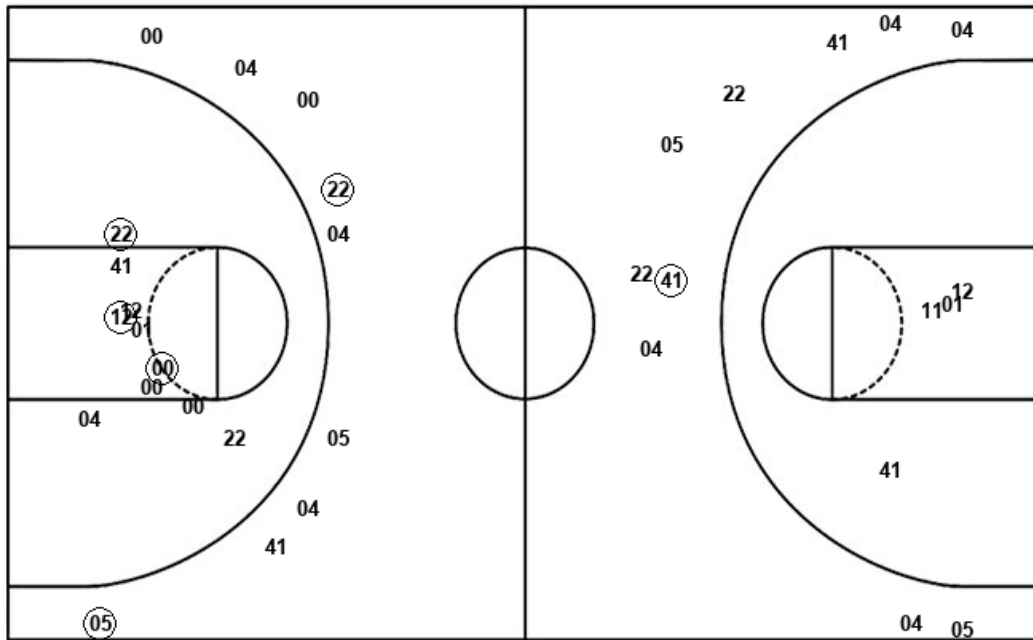

Official Shot Chart
Southeastern Louisiana vs Tulsa
Tulsa Team Shots
November 20, 2019 at Donald W. Reynolds Center - Tulsa, Okla.

Layups

Layups

Dunks

Dunks

TLS : Period 1	Made	Att	Pct
Layups	8	8	100.0
Dunks	1	1	100.0
2PT Field Goals	12	19	63.2
3PT Field Goals	2	9	22.2
Total Field Goals	14	28	50.0

TLS : Period 2	Made	Att	Pct
Layups	9	12	75.0
Dunks	1	1	100.0
2PT Field Goals	10	17	58.8
3PT Field Goals	1	10	10.0
Total Field Goals	11	27	40.7