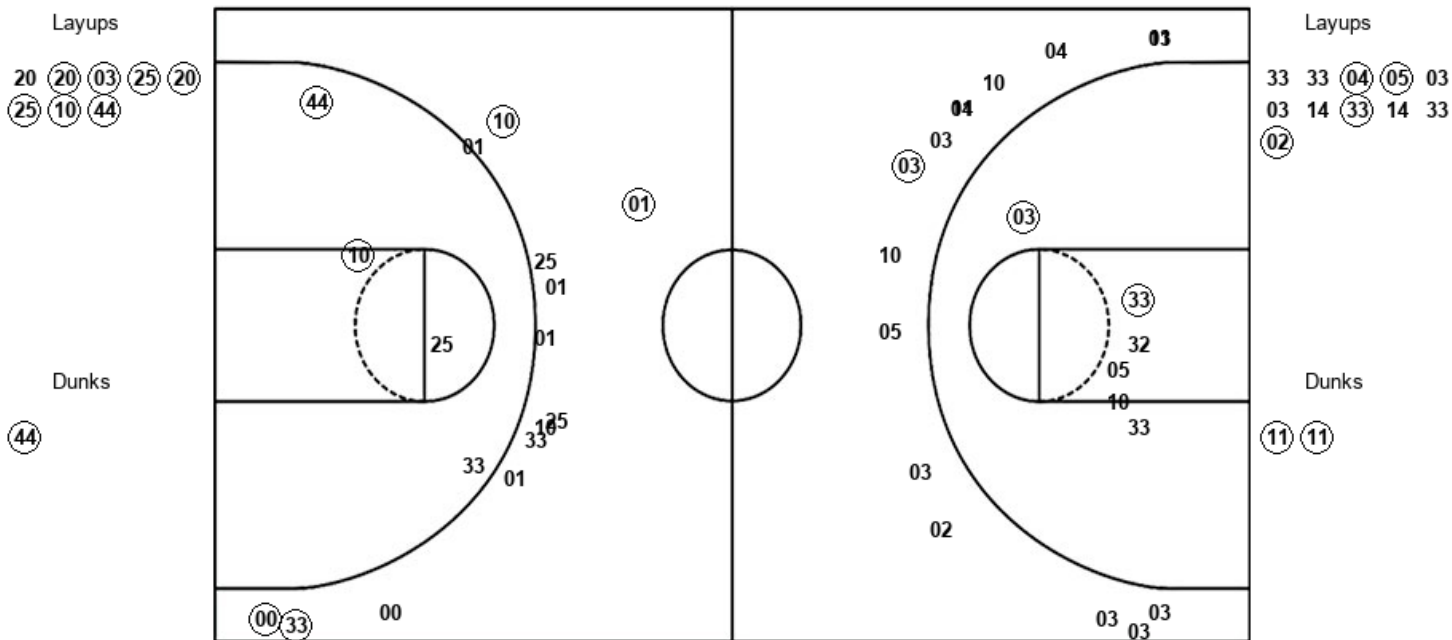

Official Shot Chart
Coastal Carolina vs Little Rock
PERIOD 1 Shots
January 30, 2020 at Jack Stephens Center - Little Rock

Little Rock

Coastal Carolina

LRT : Period 1	Made	Att	Pct
Layups	7	8	87.5
Dunks	1	1	100.0
2PT Field Goals	10	13	76.9
3PT Field Goals	4	13	30.8
Total Field Goals	14	26	53.8

CCU : Period 1	Made	Att	Pct
Layups	4	11	36.4
Dunks	2	2	100.0
2PT Field Goals	8	19	42.1
3PT Field Goals	1	15	06.7
Total Field Goals	9	34	26.5