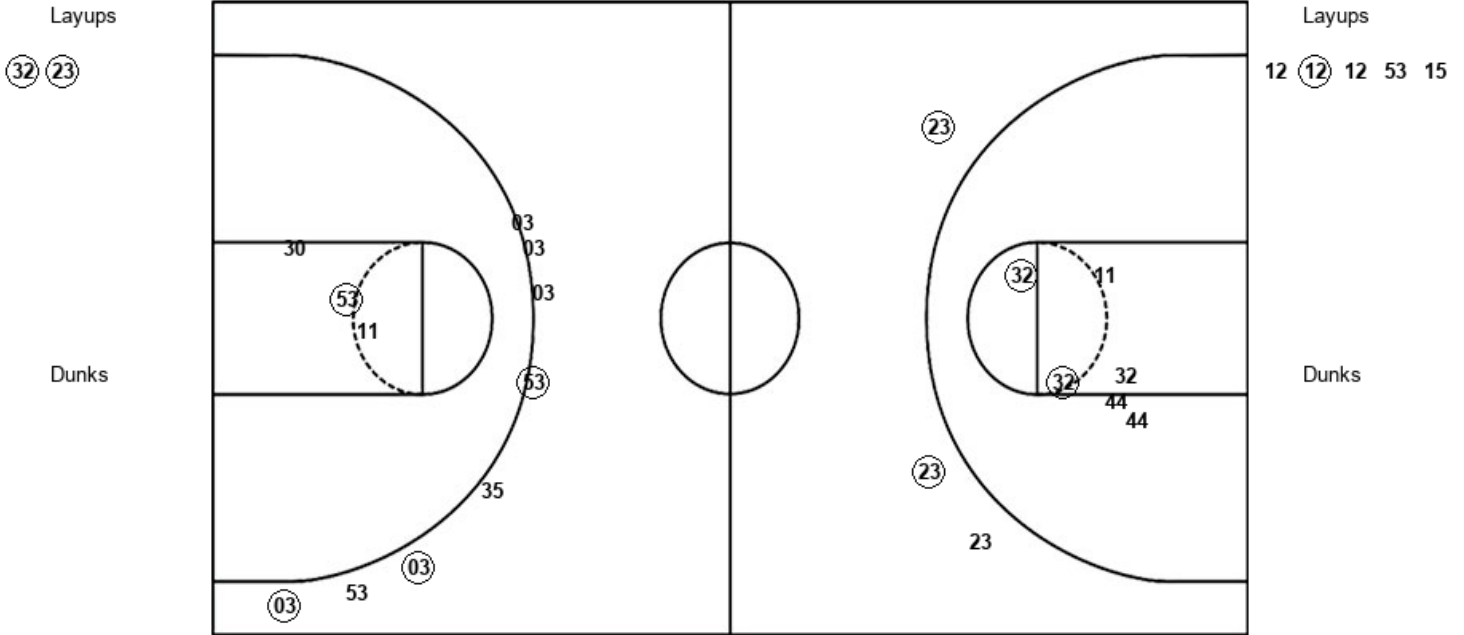

Official Shot Chart
Portland State vs Montana
PERIOD 4 Shots
January 30, 2020 at Dahlberg Arena - Missoula

Montana

Portland State

MON : Period 4	Made	Att	Pct
Layups	2	2	100.0
Dunks	0	0	0
2PT Field Goals	4	8	50.0
3PT Field Goals	2	3	66.7
Total Field Goals	6	11	54.5

PSU : Period 4	Made	Att	Pct
Layups	1	5	20.0
Dunks	0	0	0
2PT Field Goals	2	8	25.0
3PT Field Goals	3	8	37.5
Total Field Goals	5	16	31.3