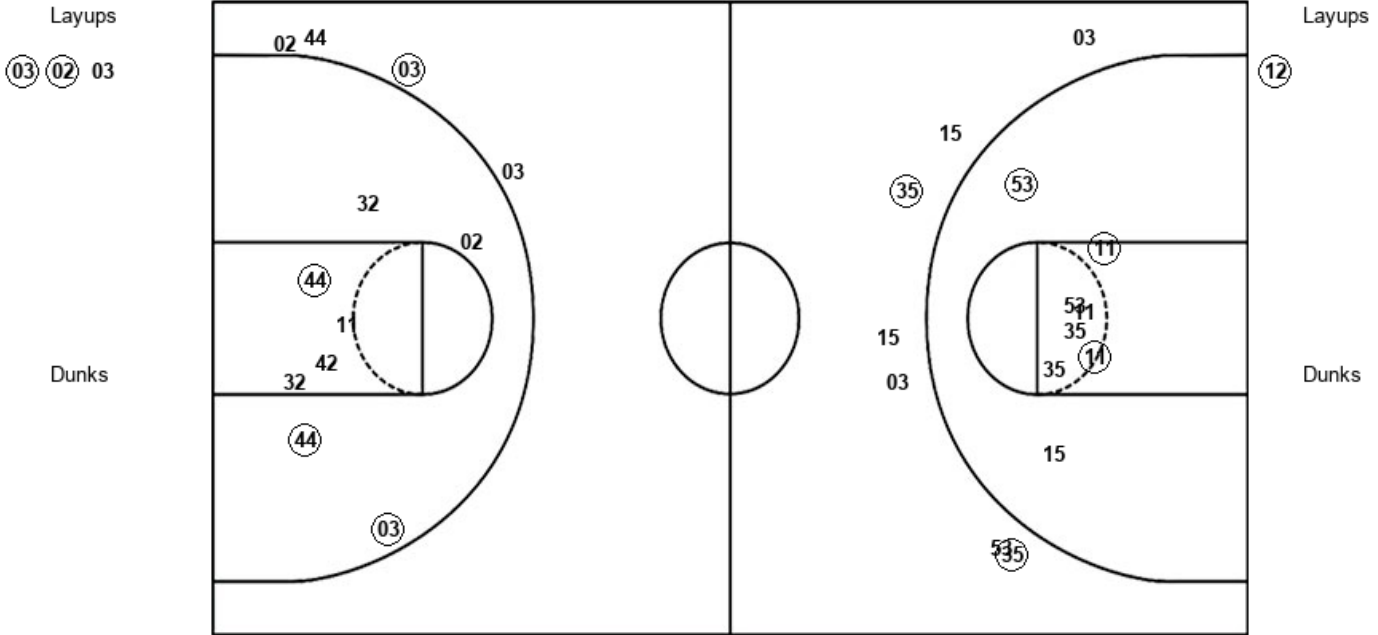

Official Shot Chart
Portland State vs Montana
PERIOD 2 Shots
January 30, 2020 at Dahlberg Arena - Missoula

Montana

Portland State

MON : Period 2	Made	Att	Pct
Layups	2	3	66.7
Dunks	0	0	0
2PT Field Goals	5	11	45.5
3PT Field Goals	1	4	25.0
Total Field Goals	6	15	40.0

PSU : Period 2	Made	Att	Pct
Layups	1	1	100.0
Dunks	0	0	0
2PT Field Goals	4	9	44.4
3PT Field Goals	2	7	28.6
Total Field Goals	6	16	37.5