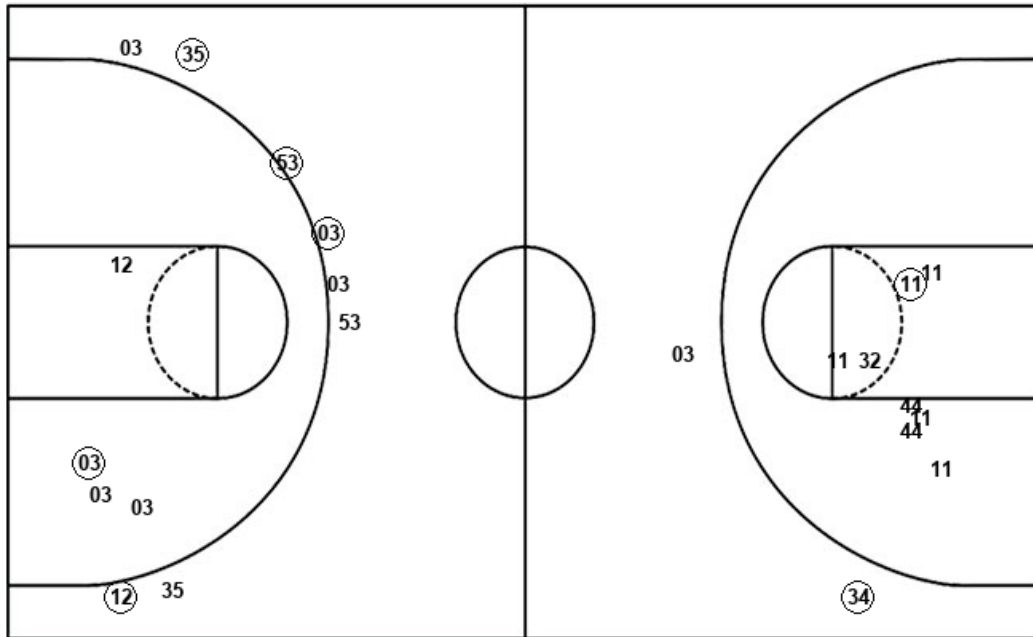

Official Shot Chart
Portland State vs Montana
PERIOD 3 Shots
January 30, 2020 at Dahlberg Arena - Missoula

Montana

Portland State

Layups
34 44 (42)

Layups

Dunks

MON : Period 3	Made	Att	Pct
Layups	1	3	33.3
Dunks	0	0	0
2PT Field Goals	2	11	18.2
3PT Field Goals	1	2	50.0
Total Field Goals	3	13	23.1