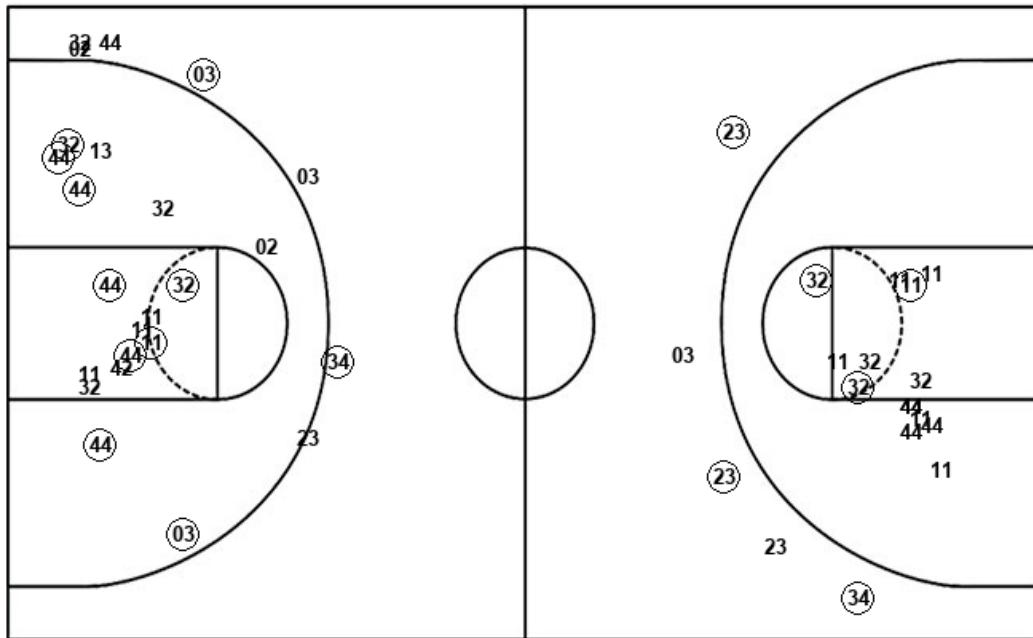

Official Shot Chart
Portland State vs Montana
Montana Team Shots
January 30, 2020 at Dahlberg Arena - Missoula

Layups

Layups

32 42 03 02 03
34 44 42 32 23

Dunks

Dunks

MON : Period 1	Made	Att	Pct
Layups	1	2	50.0
Dunks	0	0	0
2PT Field Goals	7	11	63.6
3PT Field Goals	1	3	33.3
Total Field Goals	8	14	57.1

MON : Period 3	Made	Att	Pct
Layups	1	3	33.3
Dunks	0	0	0
2PT Field Goals	2	11	18.2
3PT Field Goals	1	2	50.0
Total Field Goals	3	13	23.1

MON : Period 2	Made	Att	Pct
Layups	2	3	66.7
Dunks	0	0	0
2PT Field Goals	5	11	45.5
3PT Field Goals	1	4	25.0
Total Field Goals	6	15	40.0

MON : Period 4	Made	Att	Pct
Layups	2	2	100.0
Dunks	0	0	0
2PT Field Goals	4	8	50.0
3PT Field Goals	2	3	66.7
Total Field Goals	6	11	54.5