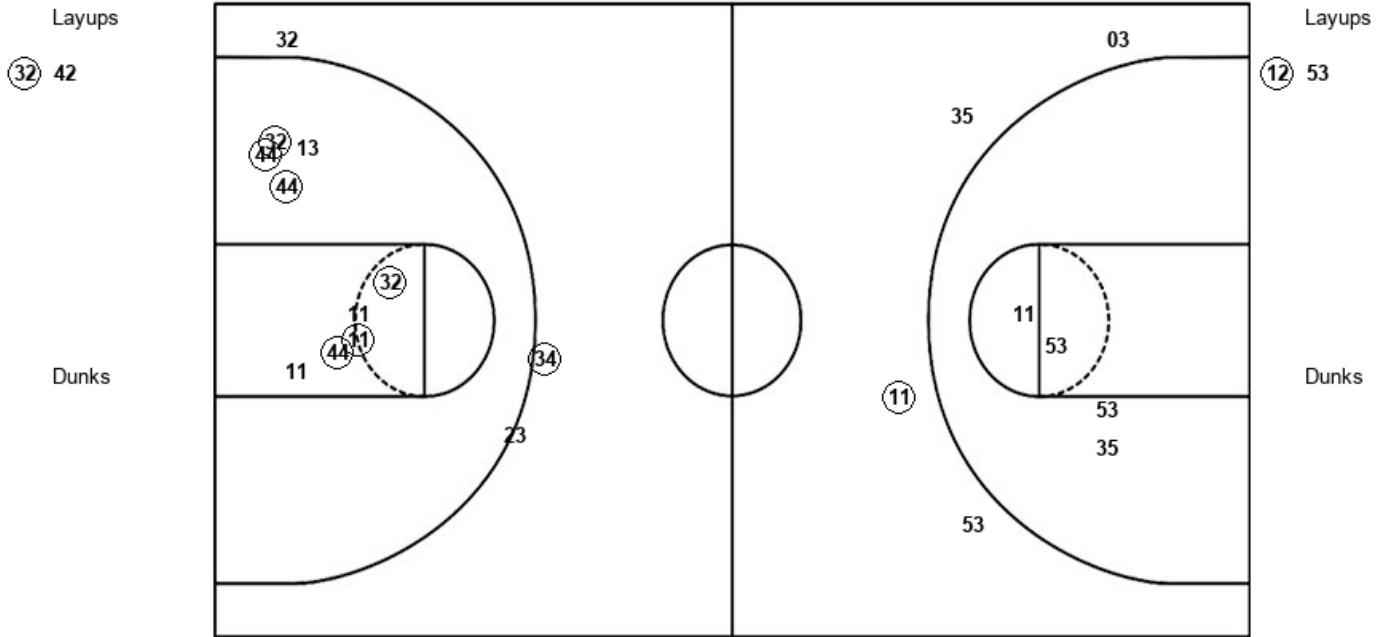

Official Shot Chart
Portland State vs Montana
PERIOD 1 Shots
January 30, 2020 at Dahlberg Arena - Missoula

Montana

Portland State

MON : Period 1	Made	Att	Pct
Layups	1	2	50.0
Dunks	0	0	0
2PT Field Goals	7	11	63.6
3PT Field Goals	1	3	33.3
Total Field Goals	8	14	57.1

PSU : Period 1	Made	Att	Pct
Layups	1	2	50.0
Dunks	0	0	0
2PT Field Goals	1	6	16.7
3PT Field Goals	1	4	25.0
Total Field Goals	2	10	20.0