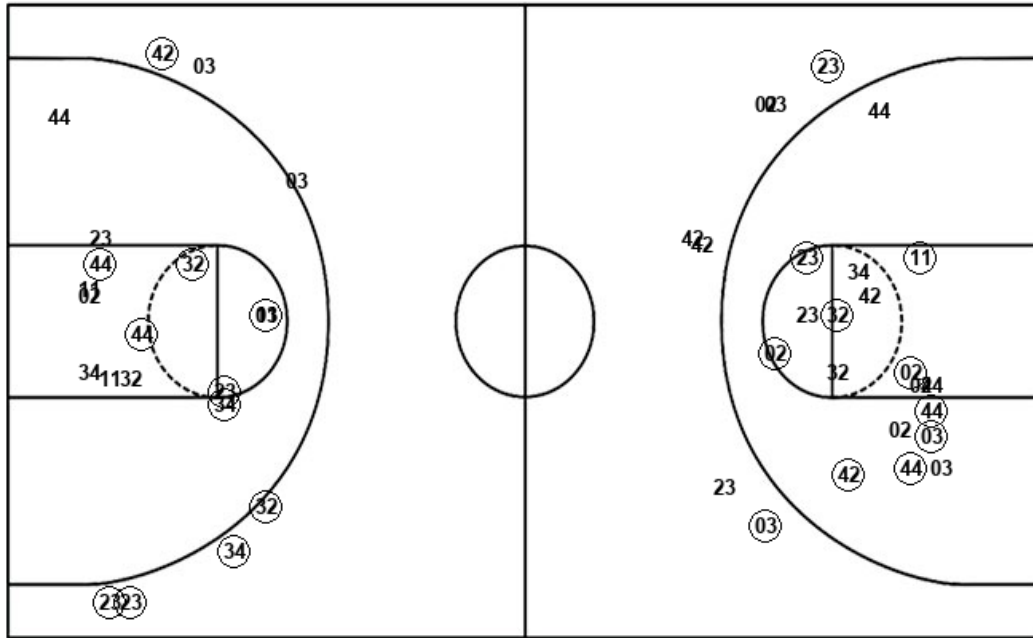

Official Shot Chart
Weber State vs Montana
Montana Team Shots
January 25, 2020 at Dahlberg Arena - Missoula

Layups

Layups

02 (44) 32 (03) (42)
44 34 (32) 02 (32)
03 (42) (23) (32) (32)
(42) 03 42 34 23
23 (42) (11) (42)

Dunks

Dunks

MON : Period 1	Made	Att	Pct
Layups	3	5	60.0
Dunks	0	0	0
2PT Field Goals	6	12	50.0
3PT Field Goals	5	6	83.3
Total Field Goals	11	18	61.1

MON : Period 3	Made	Att	Pct
Layups	3	5	60.0
Dunks	0	0	0
2PT Field Goals	7	17	41.2
3PT Field Goals	1	3	33.3
Total Field Goals	8	20	40.0

MON : Period 2	Made	Att	Pct
Layups	4	8	50.0
Dunks	0	0	0
2PT Field Goals	8	15	53.3
3PT Field Goals	0	1	00.0
Total Field Goals	8	16	50.0

MON : Period 4	Made	Att	Pct
Layups	3	6	50.0
Dunks	0	0	0
2PT Field Goals	8	12	66.7
3PT Field Goals	1	4	25.0
Total Field Goals	9	16	56.3