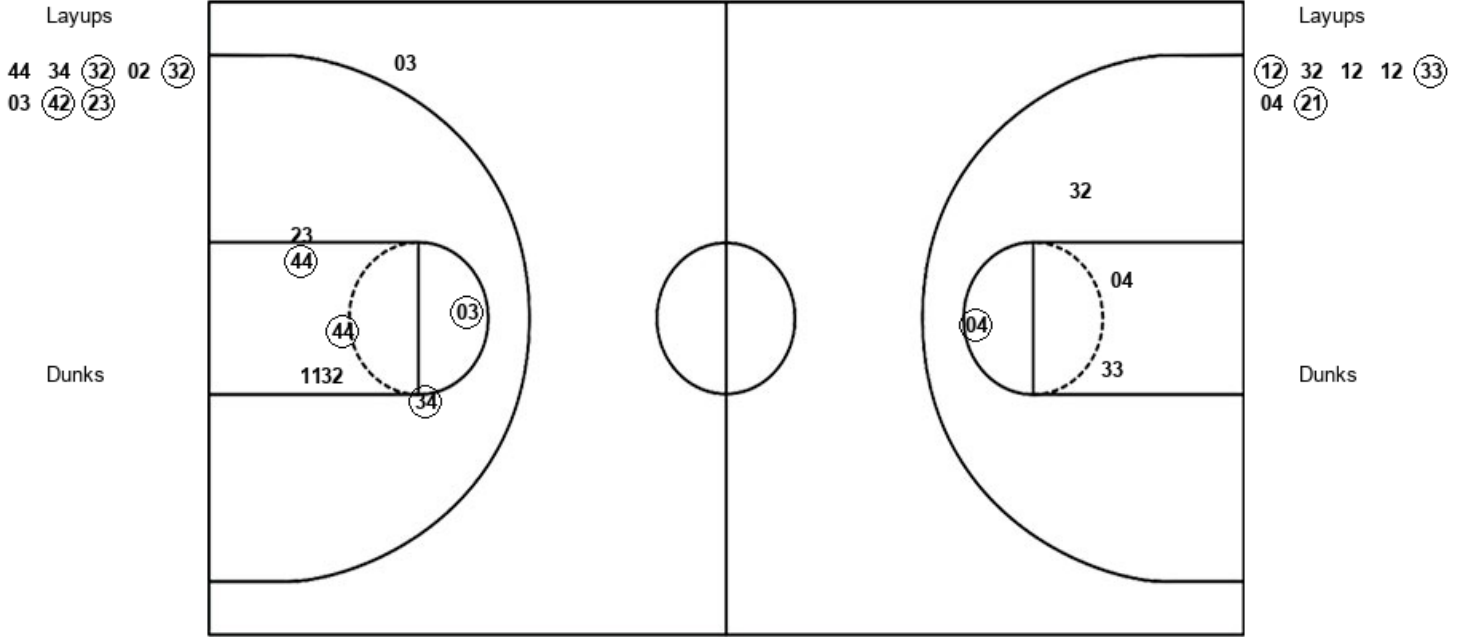

Official Shot Chart
Weber State vs Montana
PERIOD 2 Shots
January 25, 2020 at Dahlberg Arena - Missoula

Montana

Weber State

MON : Period 2	Made	Att	Pct
Layups	4	8	50.0
Dunks	0	0	0
2PT Field Goals	8	15	53.3
3PT Field Goals	0	1	00.0
Total Field Goals	8	16	50.0

WSU : Period 2	Made	Att	Pct
Layups	3	7	42.9
Dunks	0	0	0
2PT Field Goals	4	11	36.4
3PT Field Goals	0	0	0
Total Field Goals	4	11	36.4