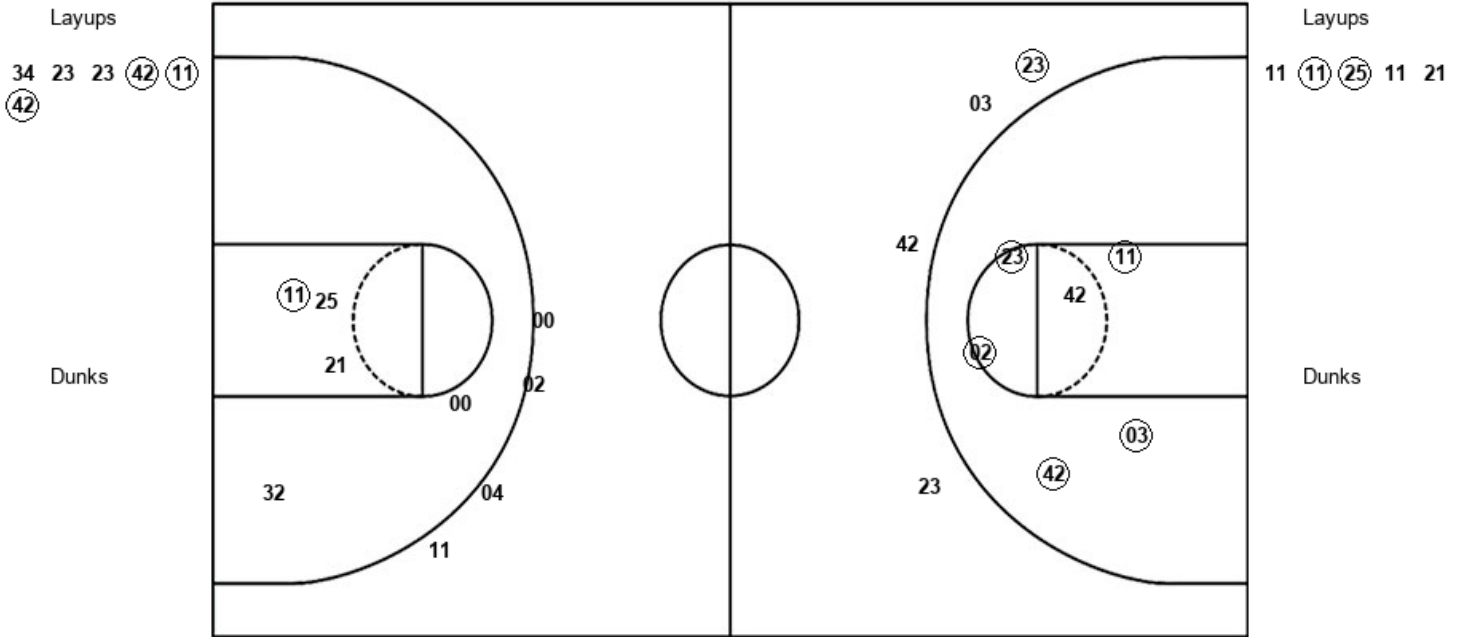

Official Shot Chart
Weber State vs Montana
PERIOD 4 Shots
January 25, 2020 at Dahlberg Arena - Missoula

Montana

Weber State

MON : Period 4	Made	Att	Pct
Layups	3	6	50.0
Dunks	0	0	0
2PT Field Goals	8	12	66.7
3PT Field Goals	1	4	25.0
Total Field Goals	9	16	56.3

WSU : Period 4	Made	Att	Pct
Layups	2	5	40.0
Dunks	0	0	0
2PT Field Goals	3	10	30.0
3PT Field Goals	0	4	00.0
Total Field Goals	3	14	21.4