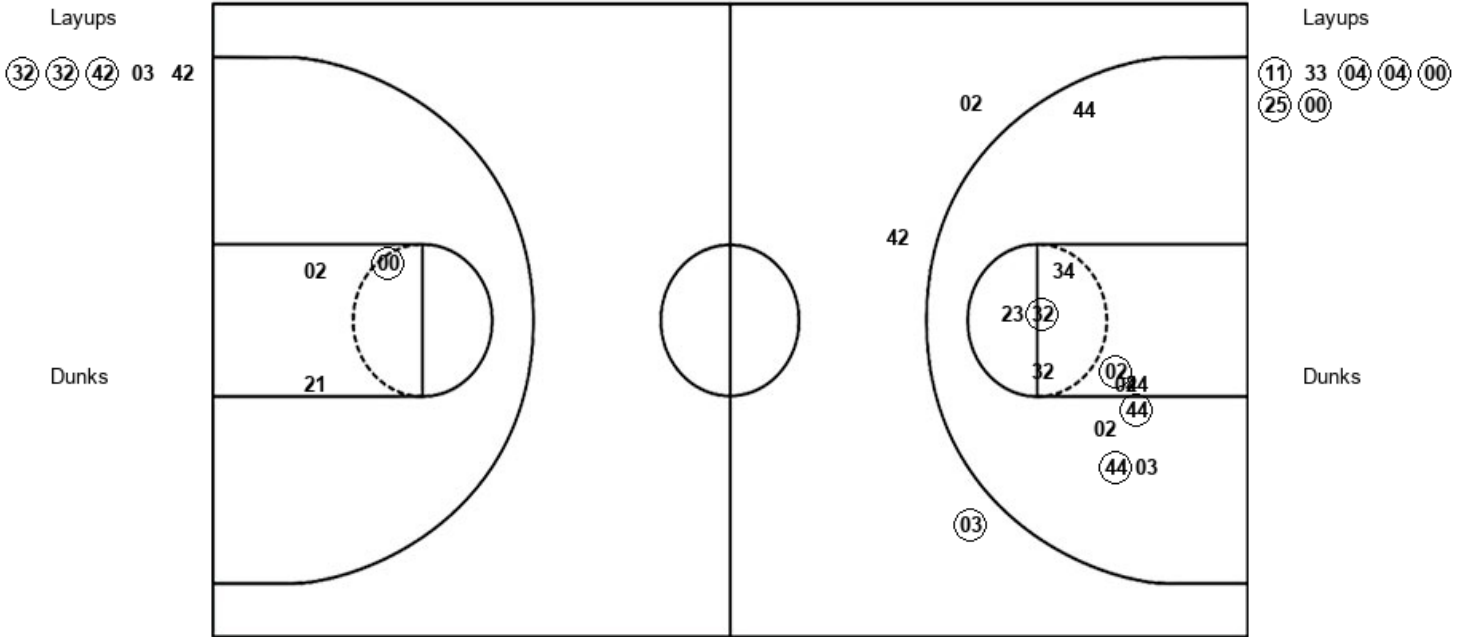

Official Shot Chart  
**Weber State vs Montana**  
 PERIOD 3 Shots  
 January 25, 2020 at Dahlberg Arena - Missoula

Montana

Weber State

MON : Period 3	Made	Att	Pct
Layups	3	5	60.0
Dunks	0	0	0
2PT Field Goals	7	17	41.2
3PT Field Goals	1	3	33.3
<b>Total Field Goals</b>	<b>8</b>	<b>20</b>	<b>40.0</b>