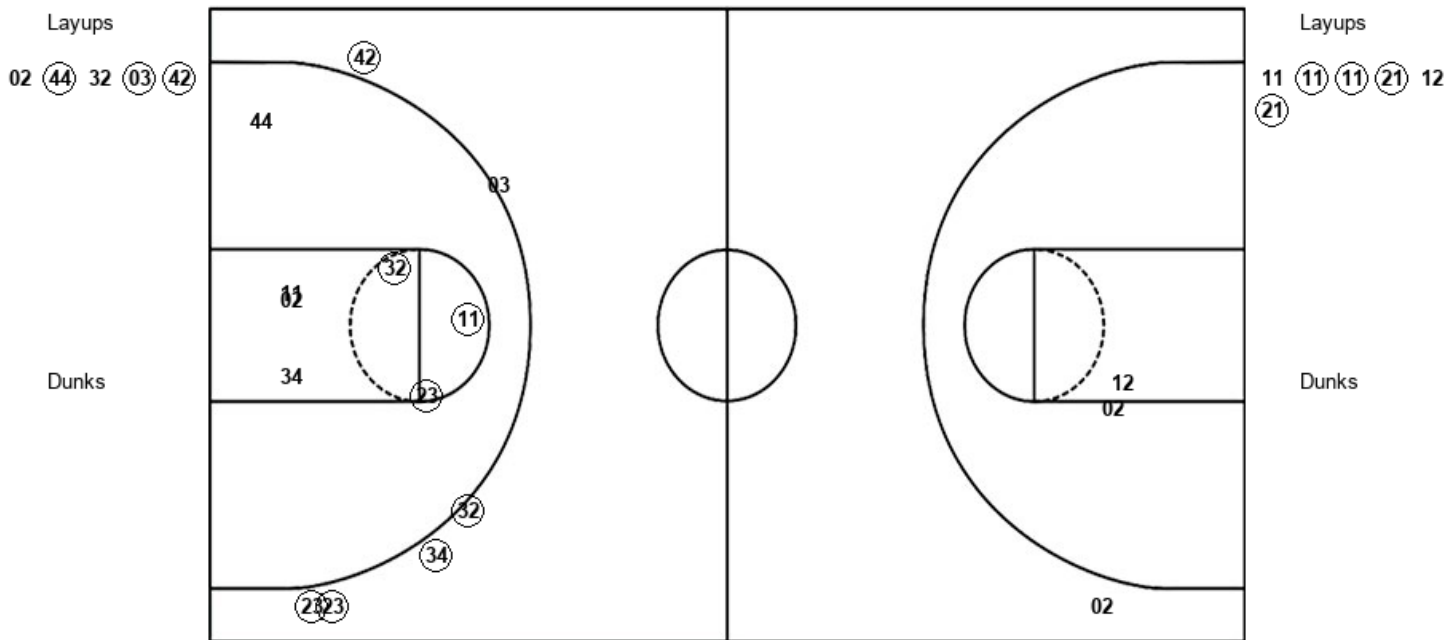

**Weber State 57, Montana 85**

Official Shot Chart  
**Weber State vs Montana**  
 PERIOD 1 Shots  
 January 25, 2020 at Dahlberg Arena - Missoula

Montana

Weber State

MON : Period 1	Made	Att	Pct
Layups	3	5	60.0
Dunks	0	0	0
2PT Field Goals	6	12	50.0
3PT Field Goals	5	6	83.3
<b>Total Field Goals</b>	<b>11</b>	<b>18</b>	<b>61.1</b>