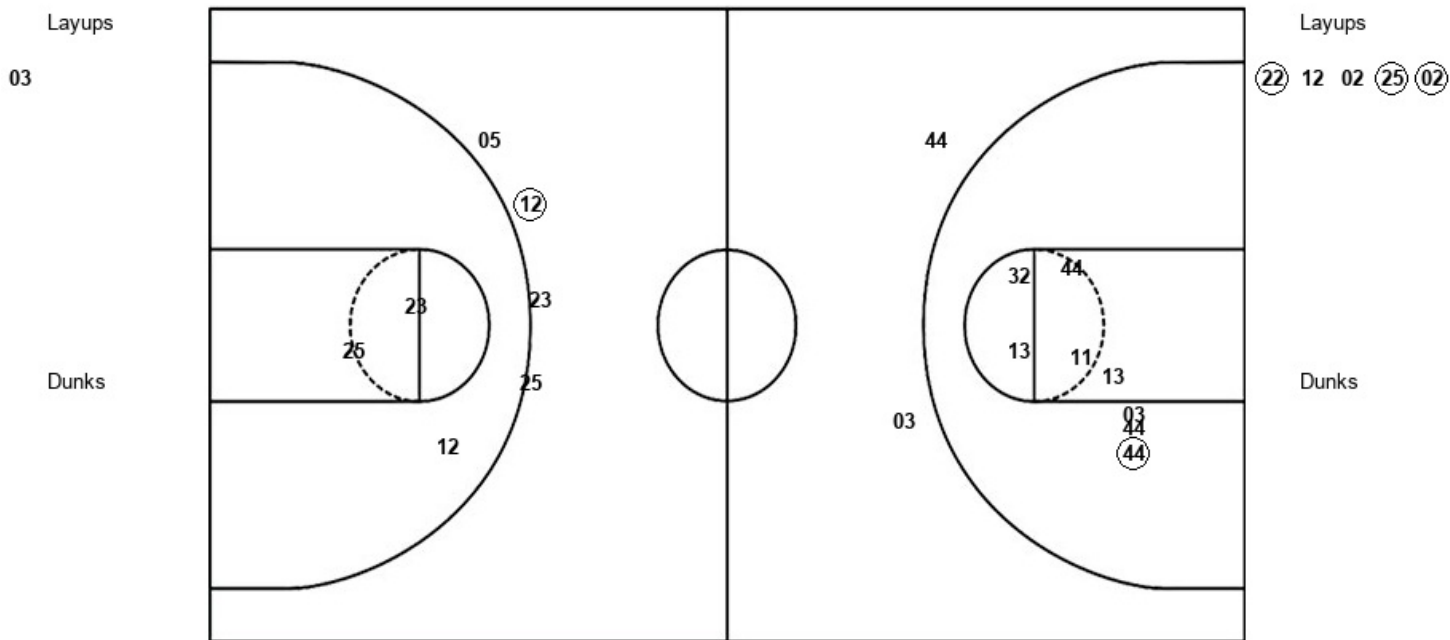

Official Shot Chart
Idaho State vs Montana
PERIOD 3 Shots
January 23, 2020 at Dahlberg Arena - Missoula

Montana

Idaho State

MON : Period 3	Made	Att	Pct
Layups	0	1	00.0
Dunks	0	0	0
2PT Field Goals	1	9	11.1
3PT Field Goals	0	2	00.0
Total Field Goals	1	11	09.1

ISU : Period 3	Made	Att	Pct
Layups	3	5	60.0
Dunks	0	0	0
2PT Field Goals	3	8	37.5
3PT Field Goals	1	4	25.0
Total Field Goals	4	12	33.3