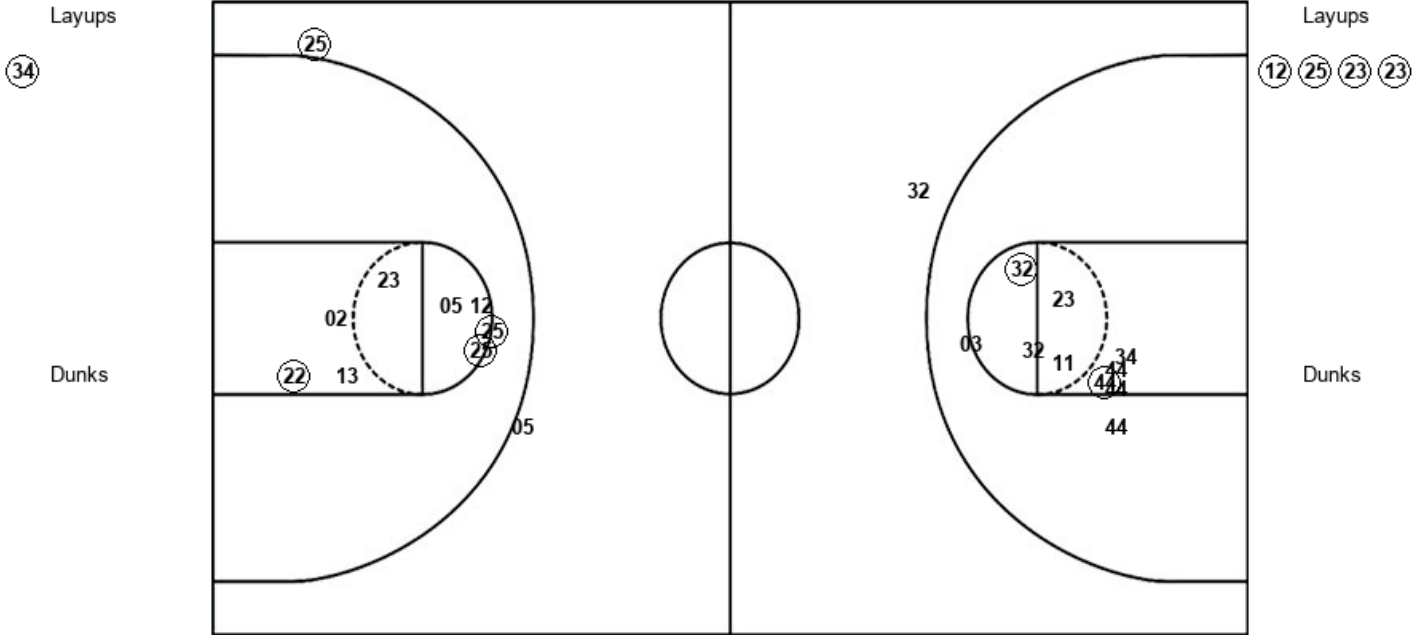

Official Shot Chart
Idaho State vs Montana
PERIOD 4 Shots
January 23, 2020 at Dahlberg Arena - Missoula

Montana

Idaho State

MON : Period 4	Made	Att	Pct
Layups	1	1	100.0
Dunks	0	0	0
2PT Field Goals	3	11	27.3
3PT Field Goals	0	1	00.0
Total Field Goals	3	12	25.0

ISU : Period 4	Made	Att	Pct
Layups	4	4	100.0
Dunks	0	0	0
2PT Field Goals	7	12	58.3
3PT Field Goals	1	2	50.0
Total Field Goals	8	14	57.1