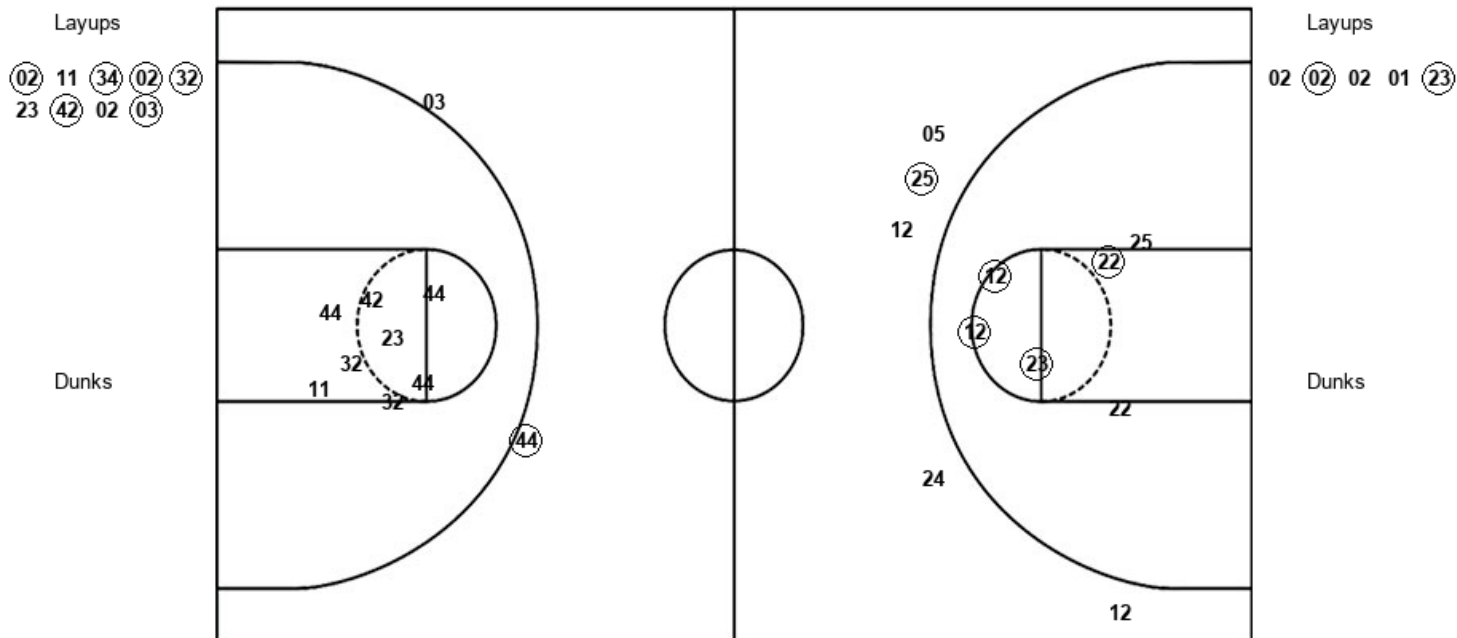

**Idaho State 67, Montana 53**

Official Shot Chart  
 Idaho State vs Montana  
 PERIOD 1 Shots  
 January 23, 2020 at Dahlberg Arena - Missoula

Montana

Idaho State

MON : Period 1	Made	Att	Pct
Layups	6	9	66.7
Dunks	0	0	0
2PT Field Goals	6	17	35.3
3PT Field Goals	1	2	50.0
<b>Total Field Goals</b>	<b>7</b>	<b>19</b>	<b>36.8</b>