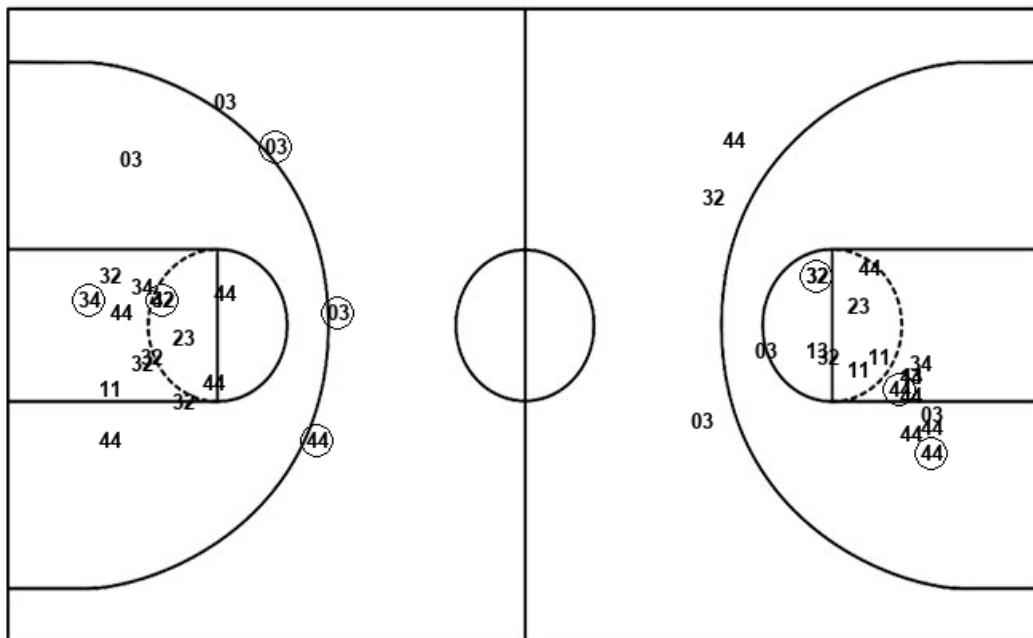

**Official Shot Chart**  
**Idaho State vs Montana**  
**Montana Team Shots**  
**January 23, 2020 at Dahlberg Arena - Missoula**

Layups

Layups

Dunks

Dunks

MON : Period 1	Made	Att	Pct
Layups	6	9	66.7
Dunks	0	0	0
2PT Field Goals	6	17	35.3
3PT Field Goals	1	2	50.0
<b>Total Field Goals</b>	<b>7</b>	<b>19</b>	<b>36.8</b>