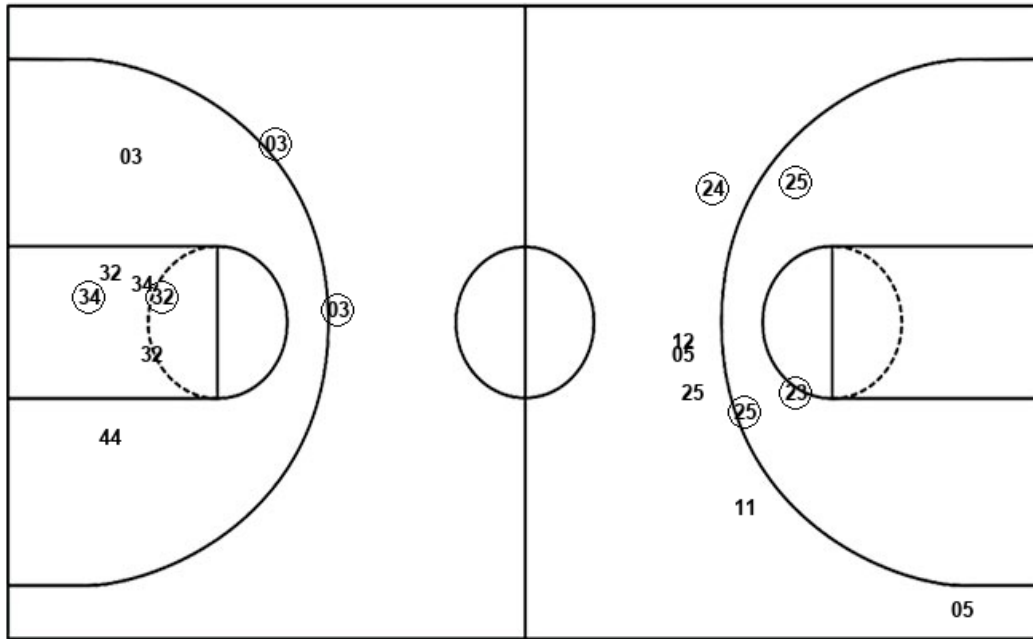

Montana

Idaho State

Layups  
 32 44 02

Layups  
 23 13 13 12 22  
 12

Dunks

Dunks

MON : Period 2	Made	Att	Pct
Layups	3	3	100.0
Dunks	0	0	0
2PT Field Goals	5	10	50.0
3PT Field Goals	2	2	100.0
<b>Total Field Goals</b>	<b>7</b>	<b>12</b>	<b>58.3</b>