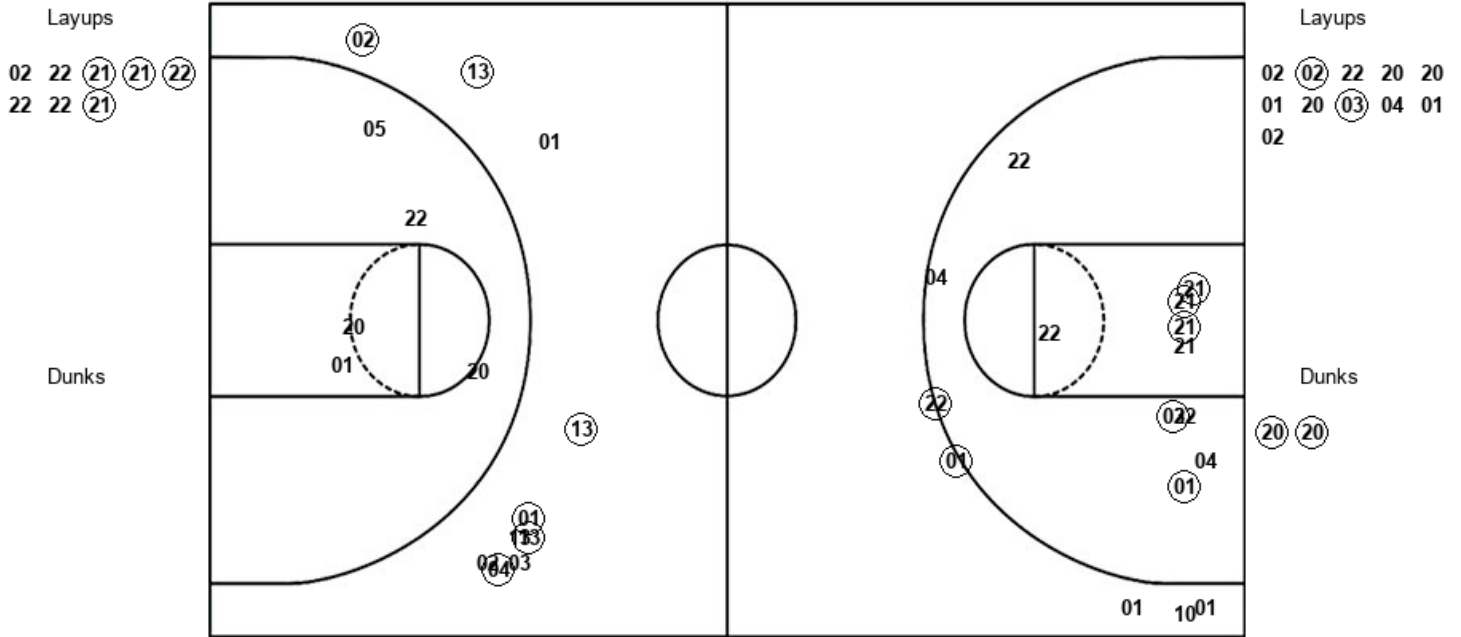

Official Shot Chart
Texas vs TCU
PERIOD 1 Shots
January 30, 2020 at Ed and Rae Schollmaier Arena

TCU

Texas

TCU : Period 1	Made	Att	Pct
Layups	4	8	50.0
Dunks	0	0	0
2PT Field Goals	9	18	50.0
3PT Field Goals	2	6	33.3
Total Field Goals	11	24	45.8

TEXAS : Period 1	Made	Att	Pct
Layups	2	11	18.2
Dunks	2	2	100.0
2PT Field Goals	4	18	22.2
3PT Field Goals	6	10	60.0
Total Field Goals	10	28	35.7