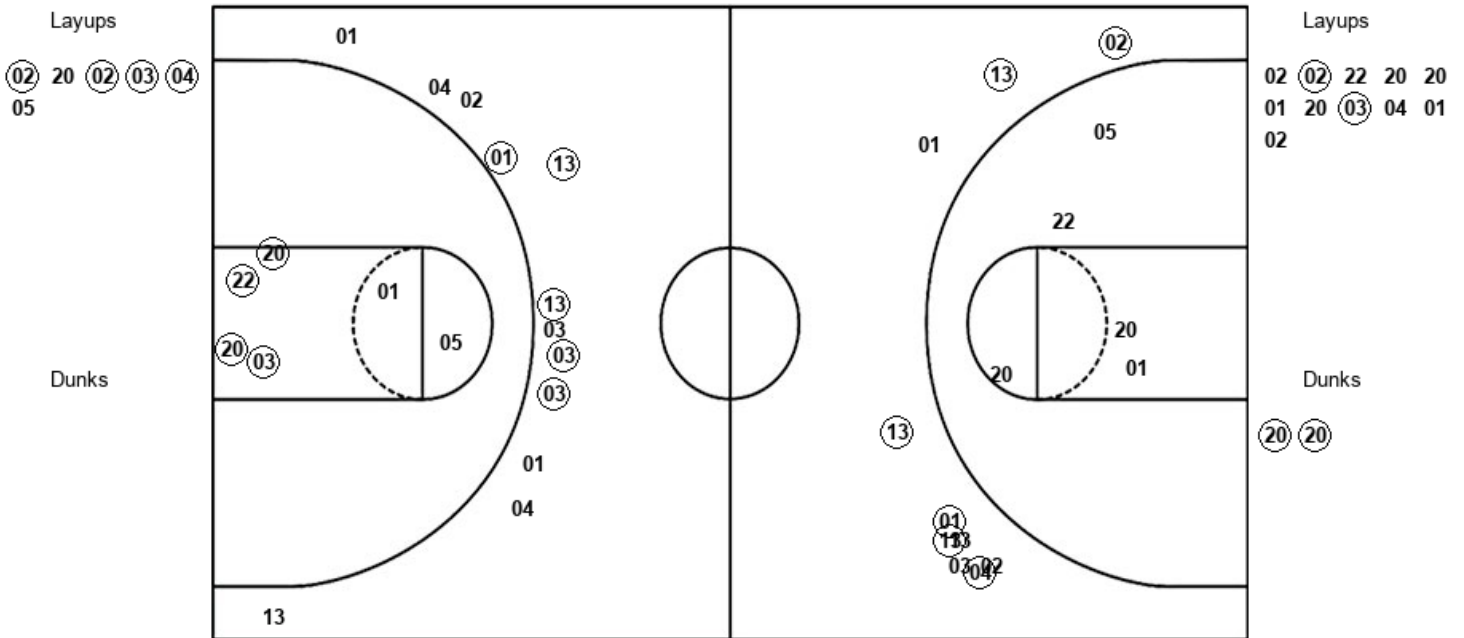

**Official Shot Chart**  
**Texas vs TCU**  
**Texas Team Shots**  
**January 30, 2020 at Ed and Rae Schollmaier Arena**

TEXAS : Period 1	Made	Att	Pct
Layups	2	11	18.2
Dunks	2	2	100.0
2PT Field Goals	4	18	22.2
3PT Field Goals	6	10	60.0
<b>Total Field Goals</b>	<b>10</b>	<b>28</b>	<b>35.7</b>