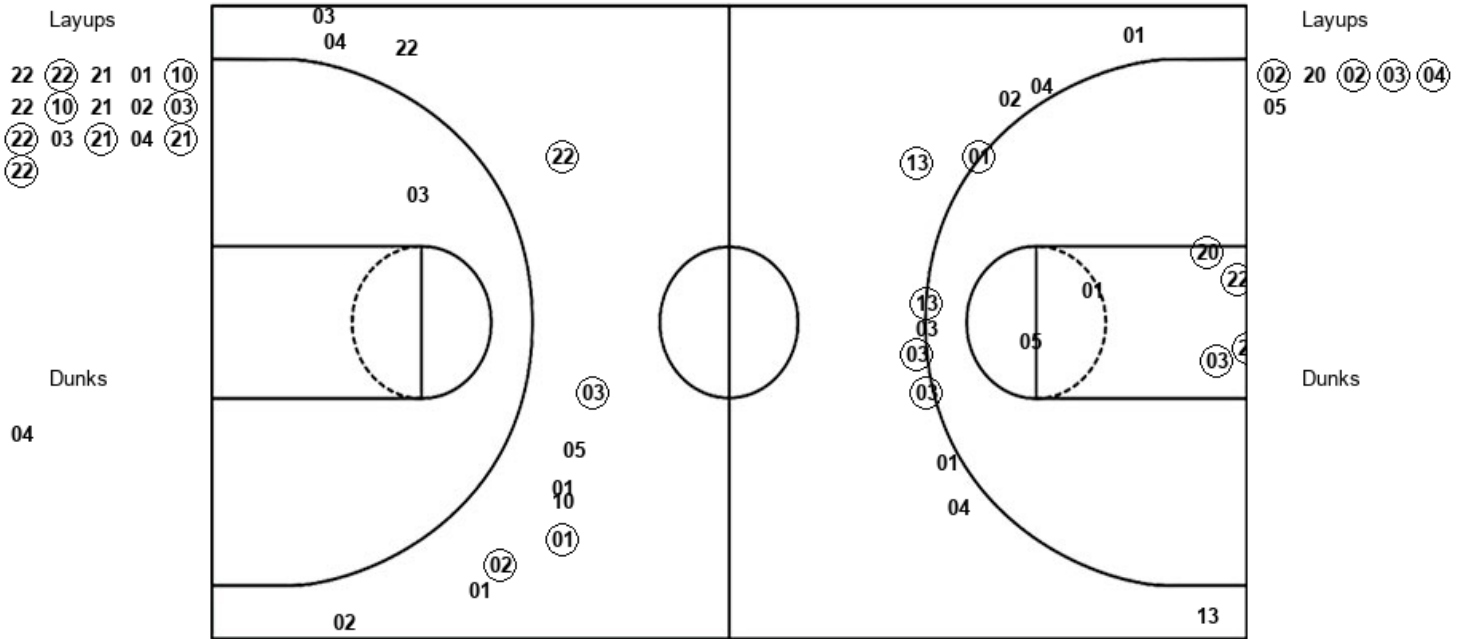

Official Shot Chart
Texas vs TCU
PERIOD 2 Shots
January 30, 2020 at Ed and Rae Schollmaier Arena

TCU

Texas

TCU : Period 2	Made	Att	Pct
Layups	8	16	50.0
Dunks	0	1	00.0
2PT Field Goals	8	19	42.1
3PT Field Goals	4	11	36.4
Total Field Goals	12	30	40.0

TEXAS : Period 2	Made	Att	Pct
Layups	4	6	66.7
Dunks	0	0	0
2PT Field Goals	8	12	66.7
3PT Field Goals	5	12	41.7
Total Field Goals	13	24	54.2