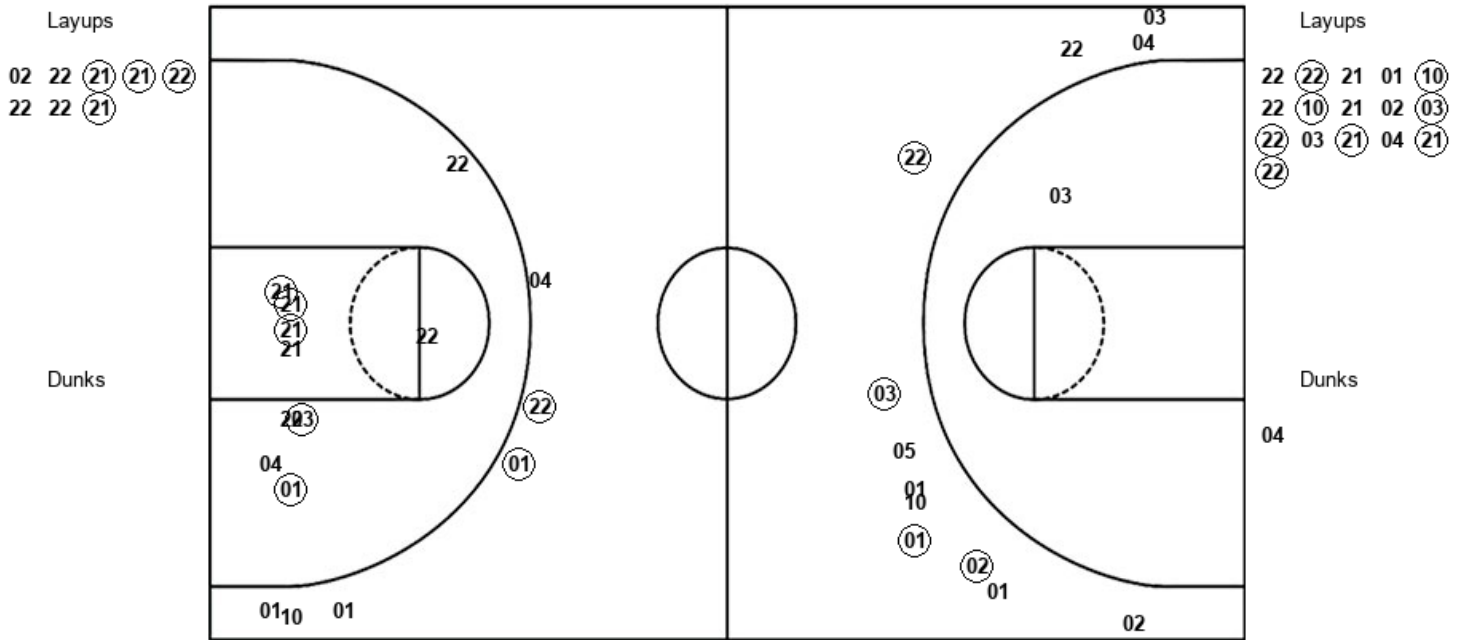

Official Shot Chart
Texas vs TCU
TCU Team Shots
January 30, 2020 at Ed and Rae Schollmaier Arena

TCU : Period 1	Made	Att	Pct
Layups	4	8	50.0
Dunks	0	0	0
2PT Field Goals	9	18	50.0
3PT Field Goals	2	6	33.3
Total Field Goals	11	24	45.8

TCU : Period 2	Made	Att	Pct
Layups	8	16	50.0
Dunks	0	1	00.0
2PT Field Goals	8	19	42.1
3PT Field Goals	4	11	36.4
Total Field Goals	12	30	40.0