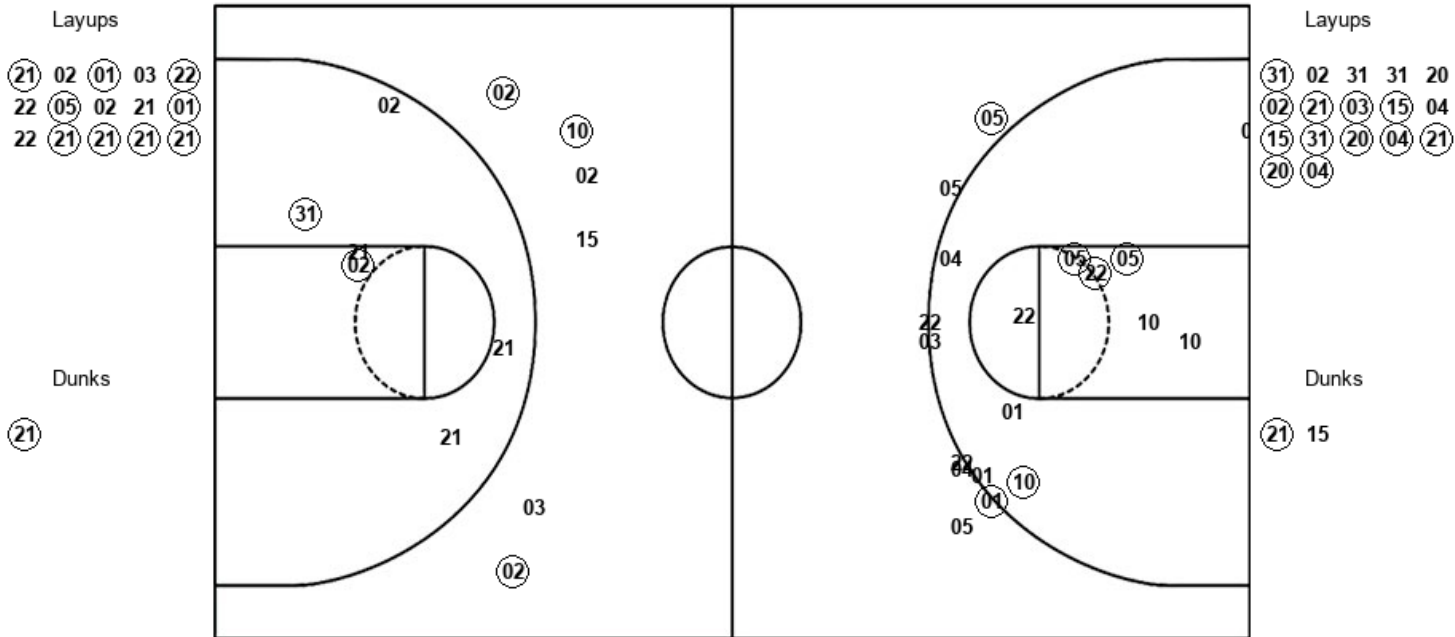

Official Shot Chart
Southern California vs TCU
PERIOD 1 Shots
December 07, 2019 at Dickies Arena

TCU

Southern California

TCU : Period 1	Made	Att	Pct
Layups	9	15	60.0
Dunks	1	1	100.0
2PT Field Goals	14	25	56.0
3PT Field Goals	2	10	20.0
Total Field Goals	16	35	45.7

USC : Period 1	Made	Att	Pct
Layups	12	17	70.6
Dunks	1	2	50.0
2PT Field Goals	15	25	60.0
3PT Field Goals	3	6	50.0
Total Field Goals	18	31	58.1