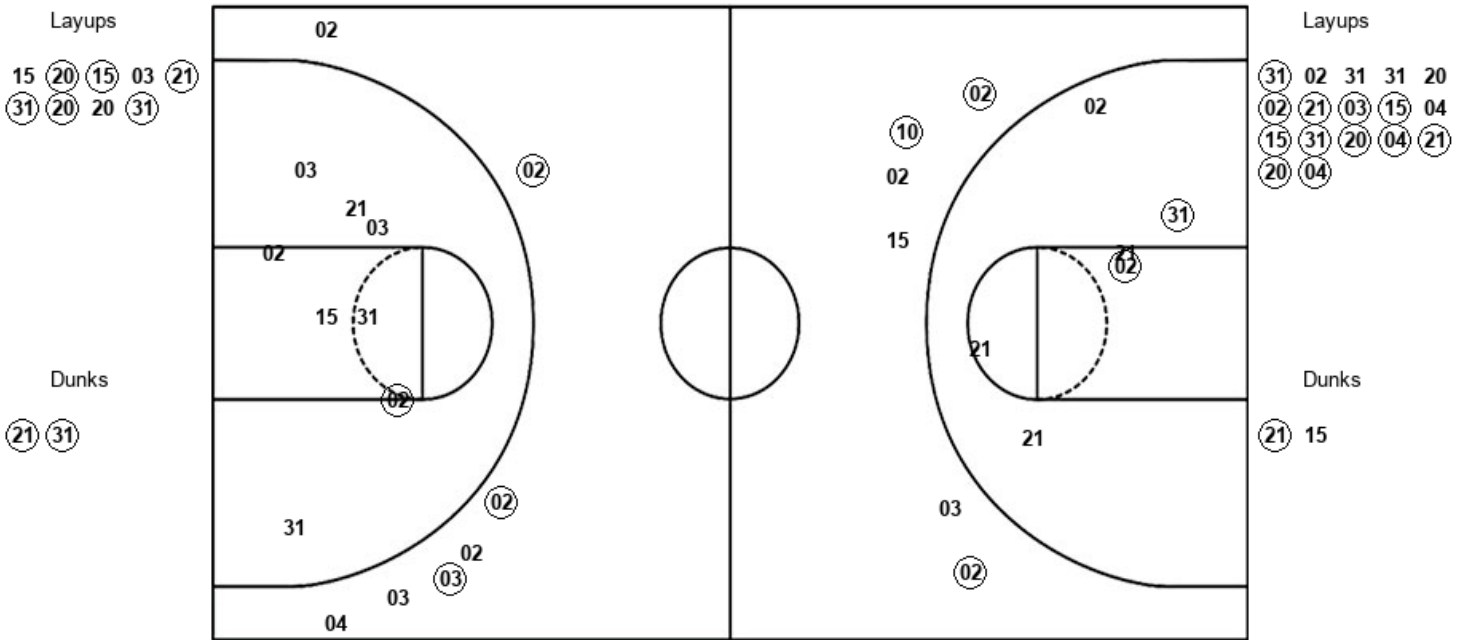

Official Shot Chart
Southern California vs TCU
Southern California Team Shots
December 07, 2019 at Dickies Arena

USC : Period 1	Made	Att	Pct
Layups	12	17	70.6
Dunks	1	2	50.0
2PT Field Goals	15	25	60.0
3PT Field Goals	3	6	50.0
Total Field Goals	18	31	58.1

USC : Period 2	Made	Att	Pct
Layups	6	9	66.7
Dunks	2	2	100.0
2PT Field Goals	9	19	47.4
3PT Field Goals	3	7	42.9
Total Field Goals	12	26	46.2