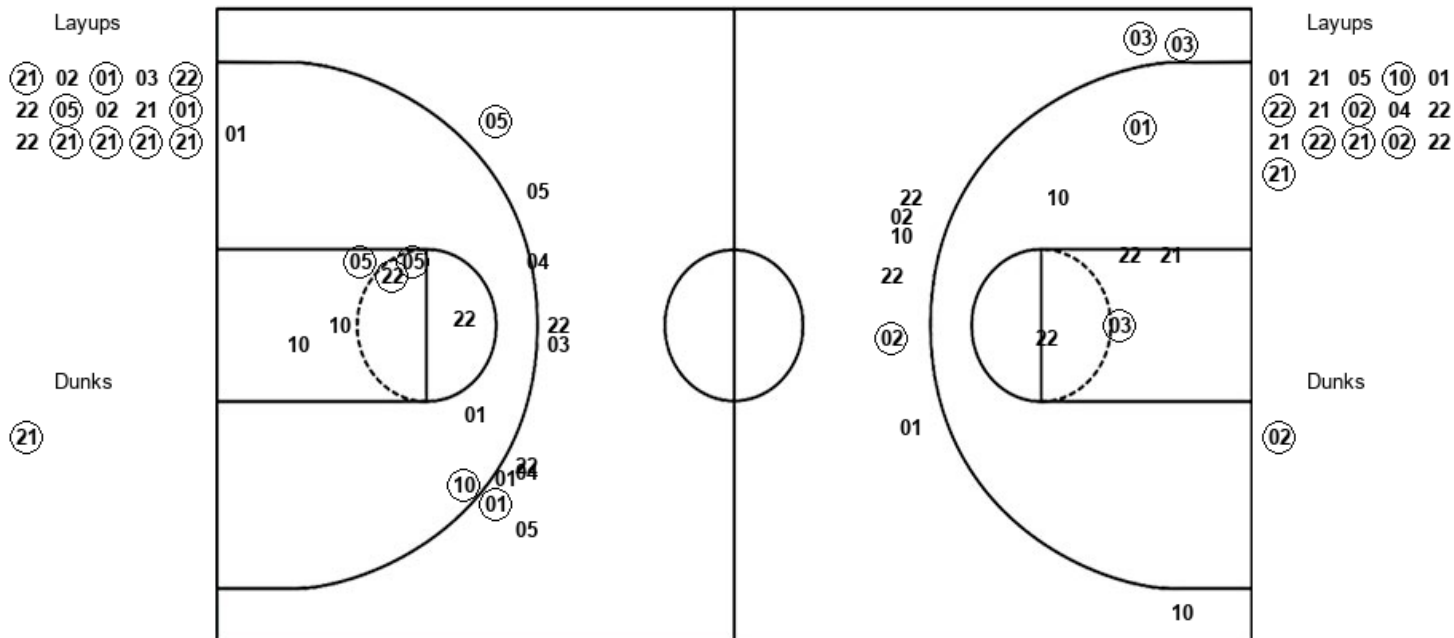

Official Shot Chart
Southern California vs TCU
TCU Team Shots
December 07, 2019 at Dickies Arena

TCU : Period 1	Made	Att	Pct
Layups	9	15	60.0
Dunks	1	1	100.0
2PT Field Goals	14	25	56.0
3PT Field Goals	2	10	20.0
Total Field Goals	16	35	45.7

TCU : Period 2	Made	Att	Pct
Layups	7	16	43.8
Dunks	1	1	100.0
2PT Field Goals	10	23	43.5
3PT Field Goals	3	9	33.3
Total Field Goals	13	32	40.6