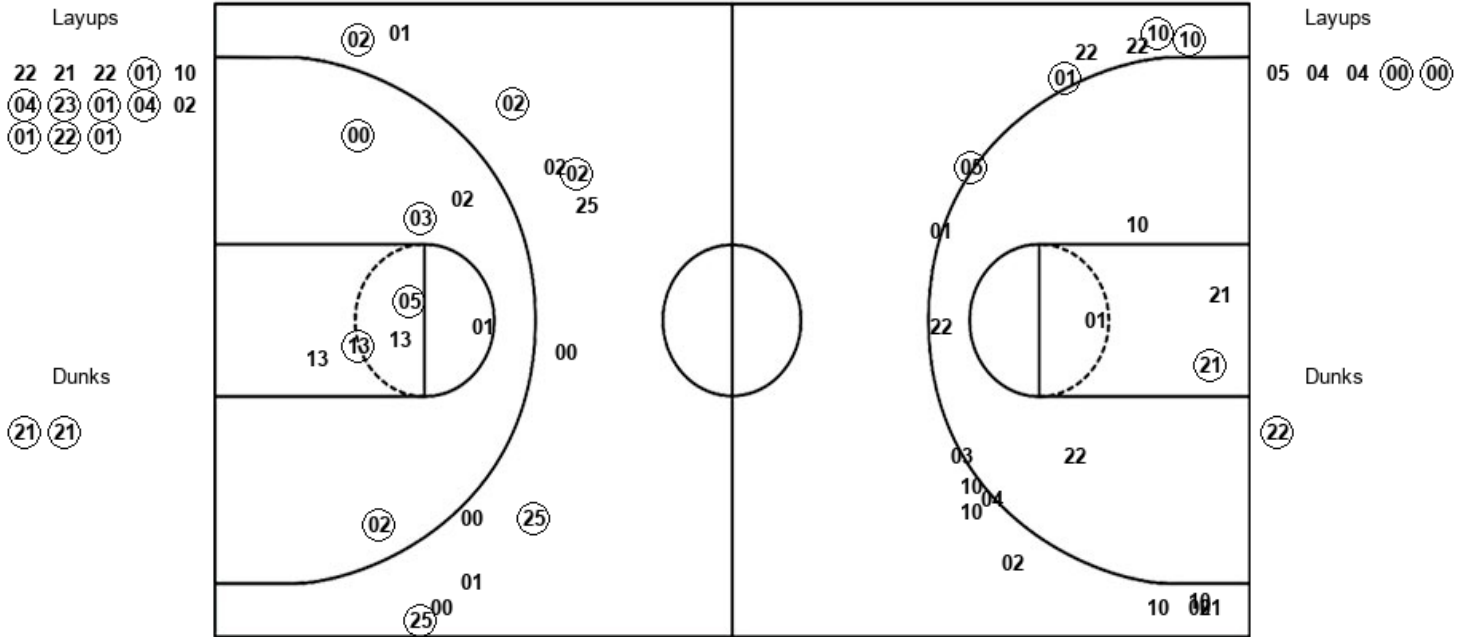

Official Shot Chart
Illinois St. vs TCU
PERIOD 1 Shots
December 04, 2019 at Ed and Rae Schollmaier Arena

TCU

Illinois St.

TCU : Period 1	Made	Att	Pct
Layups	8	13	61.5
Dunks	2	2	100.0
2PT Field Goals	11	20	55.0
3PT Field Goals	4	17	23.5
Total Field Goals	15	37	40.5

ISU : Period 1	Made	Att	Pct
Layups	2	5	40.0
Dunks	1	1	100.0
2PT Field Goals	8	17	47.1
3PT Field Goals	5	10	50.0
Total Field Goals	13	27	48.1