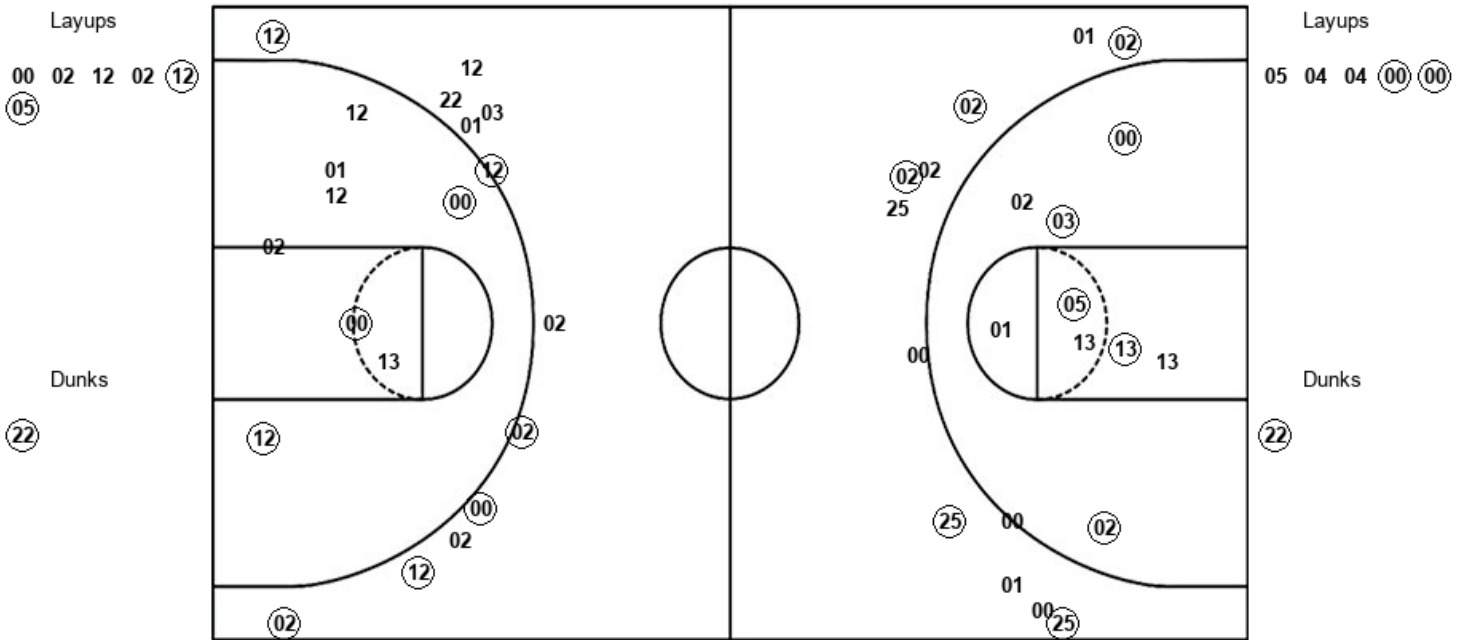

Official Shot Chart
Illinois St. vs TCU
Illinois St. Team Shots
December 04, 2019 at Ed and Rae Schollmaier Arena

ISU : Period 1	Made	Att	Pct
Layups	2	5	40.0
Dunks	1	1	100.0
2PT Field Goals	8	17	47.1
3PT Field Goals	5	10	50.0
Total Field Goals	13	27	48.1

ISU : Period 2	Made	Att	Pct
Layups	2	6	33.3
Dunks	1	1	100.0
2PT Field Goals	6	15	40.0
3PT Field Goals	6	12	50.0
Total Field Goals	12	27	44.4