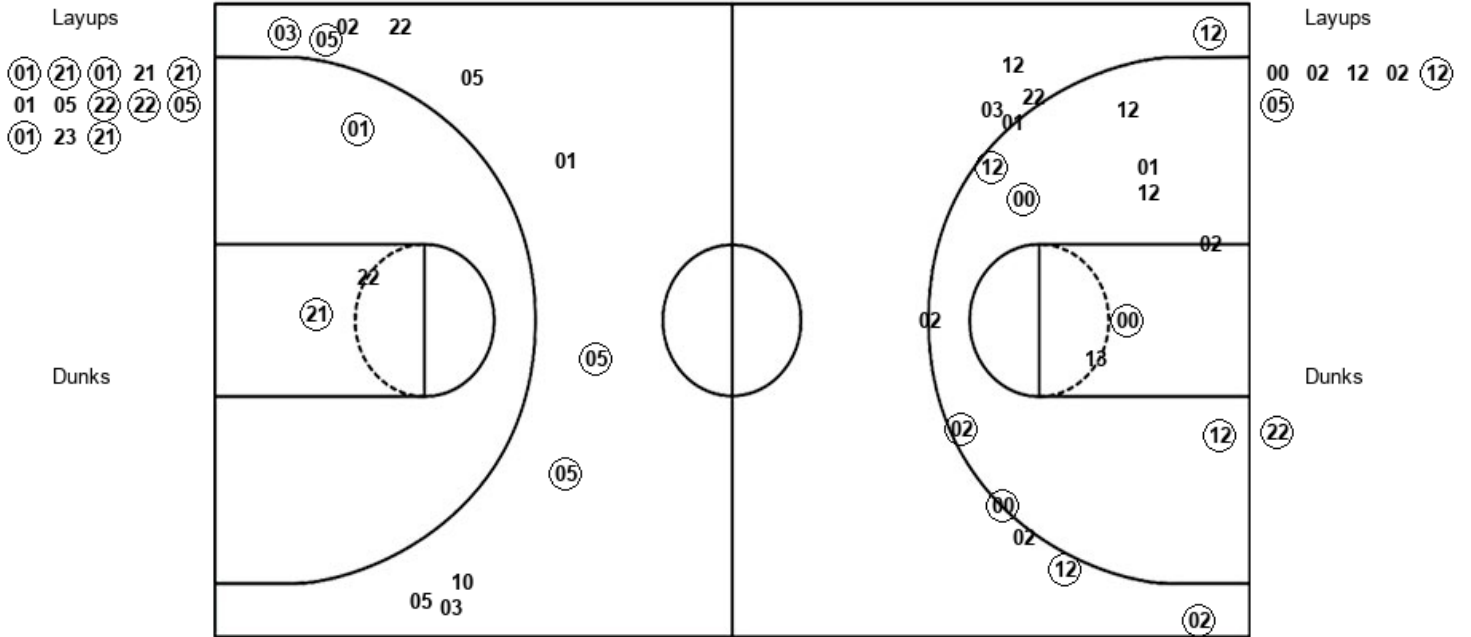

Official Shot Chart
Illinois St. vs TCU
PERIOD 2 Shots
December 04, 2019 at Ed and Rae Schollmaier Arena

TCU

Illinois St.

TCU : Period 2	Made	Att	Pct
Layups	9	13	69.2
Dunks	0	0	0
2PT Field Goals	11	16	68.8
3PT Field Goals	4	11	36.4
Total Field Goals	15	27	55.6

ISU : Period 2	Made	Att	Pct
Layups	2	6	33.3
Dunks	1	1	100.0
2PT Field Goals	6	15	40.0
3PT Field Goals	6	12	50.0
Total Field Goals	12	27	44.4