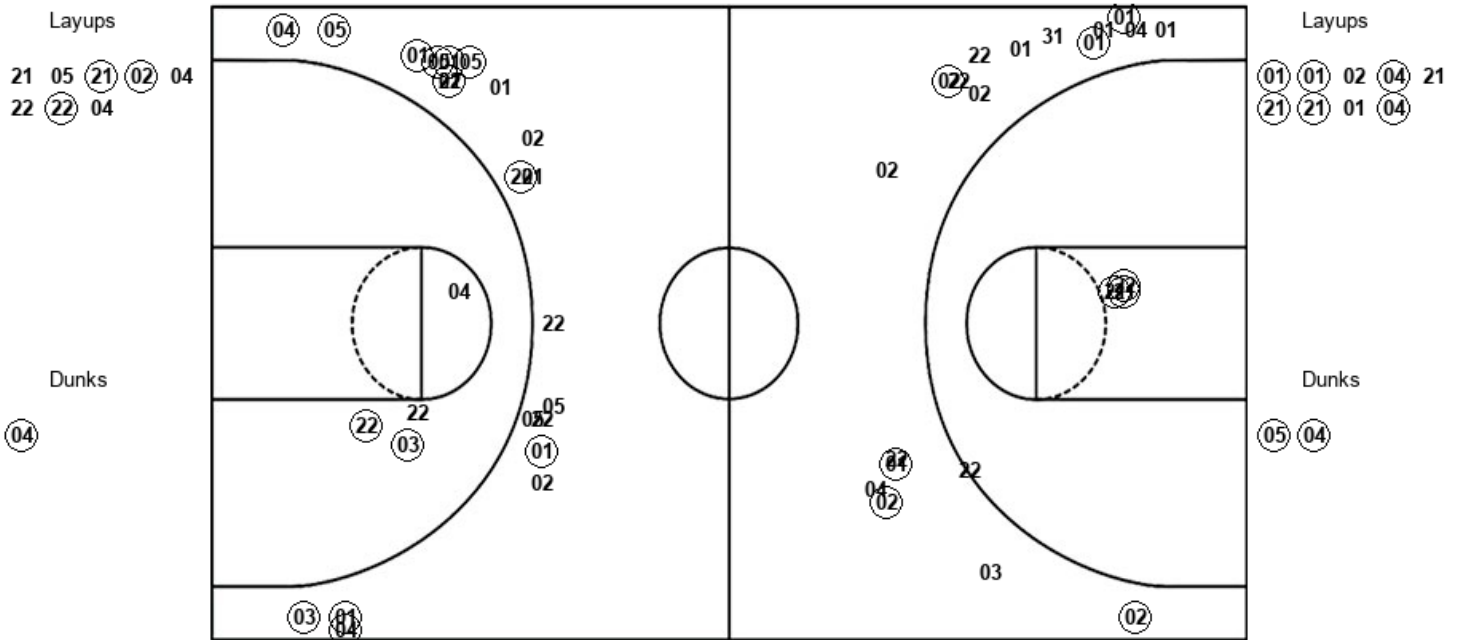

Official Shot Chart
Louisiana vs TCU
TCU Team Shots
November 13, 2019 at Ed and Rae Schollmaier Arena

TCU : Period 1	Made	Att	Pct
Layups	3	8	37.5
Dunks	1	1	100.0
2PT Field Goals	6	14	42.9
3PT Field Goals	12	21	57.1
Total Field Goals	18	35	51.4

TCU : Period 2	Made	Att	Pct
Layups	6	9	66.7
Dunks	2	2	100.0
2PT Field Goals	11	16	68.8
3PT Field Goals	6	17	35.3
Total Field Goals	17	33	51.5