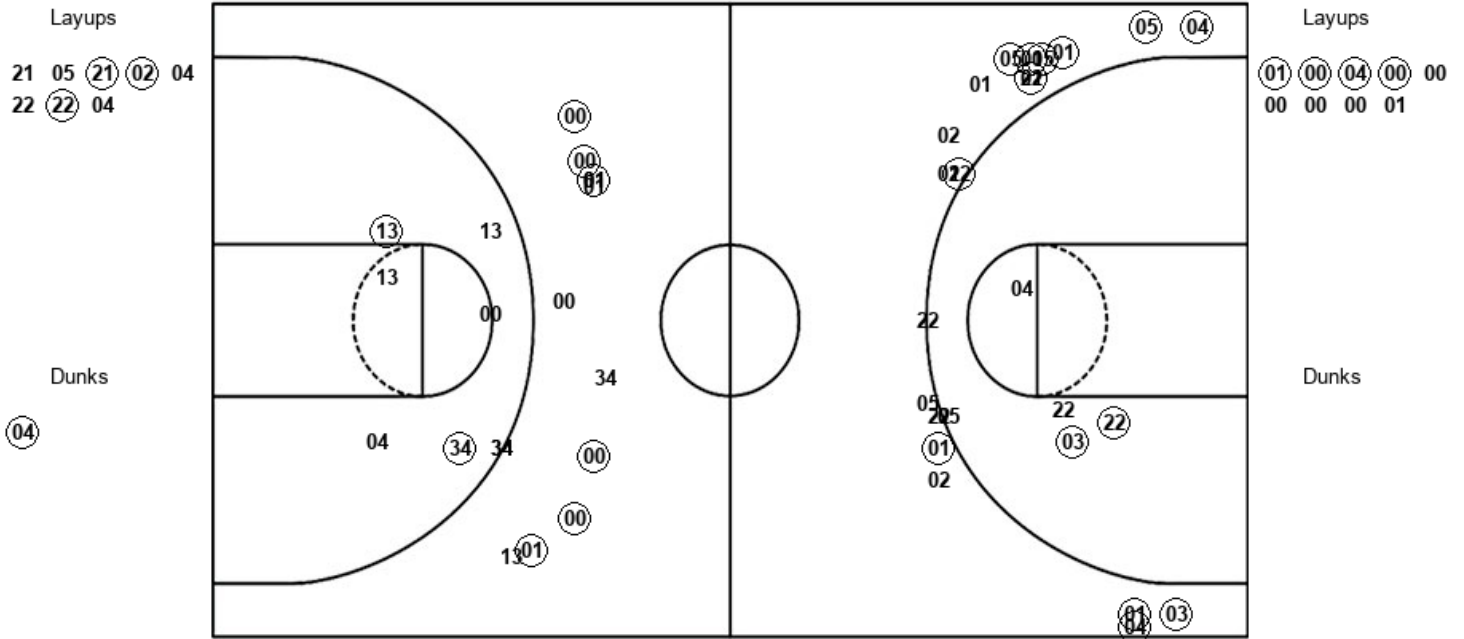

Official Shot Chart
Louisiana vs TCU
PERIOD 1 Shots
November 13, 2019 at Ed and Rae Schollmaier Arena

TCU

Louisiana

TCU : Period 1	Made	Att	Pct
Layups	3	8	37.5
Dunks	1	1	100.0
2PT Field Goals	6	14	42.9
3PT Field Goals	12	21	57.1
Total Field Goals	18	35	51.4

LA : Period 1	Made	Att	Pct
Layups	4	9	44.4
Dunks	0	0	0
2PT Field Goals	6	18	33.3
3PT Field Goals	7	10	70.0
Total Field Goals	13	28	46.4