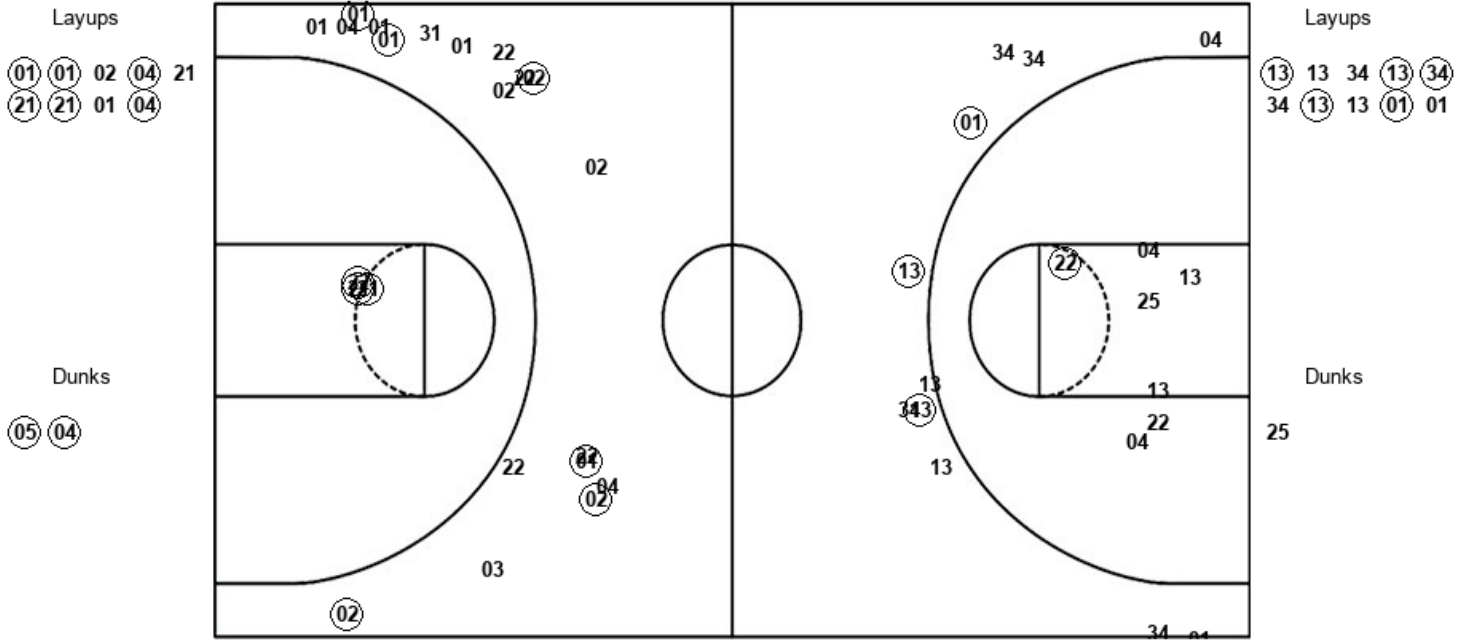

Official Shot Chart
Louisiana vs TCU
PERIOD 2 Shots
November 13, 2019 at Ed and Rae Schollmaier Arena

TCU

Louisiana

TCU : Period 2	Made	Att	Pct
Layups	6	9	66.7
Dunks	2	2	100.0
2PT Field Goals	11	16	68.8
3PT Field Goals	6	17	35.3
Total Field Goals	17	33	51.5

LA : Period 2	Made	Att	Pct
Layups	5	10	50.0
Dunks	0	1	00.0
2PT Field Goals	6	18	33.3
3PT Field Goals	3	11	27.3
Total Field Goals	9	29	31.0