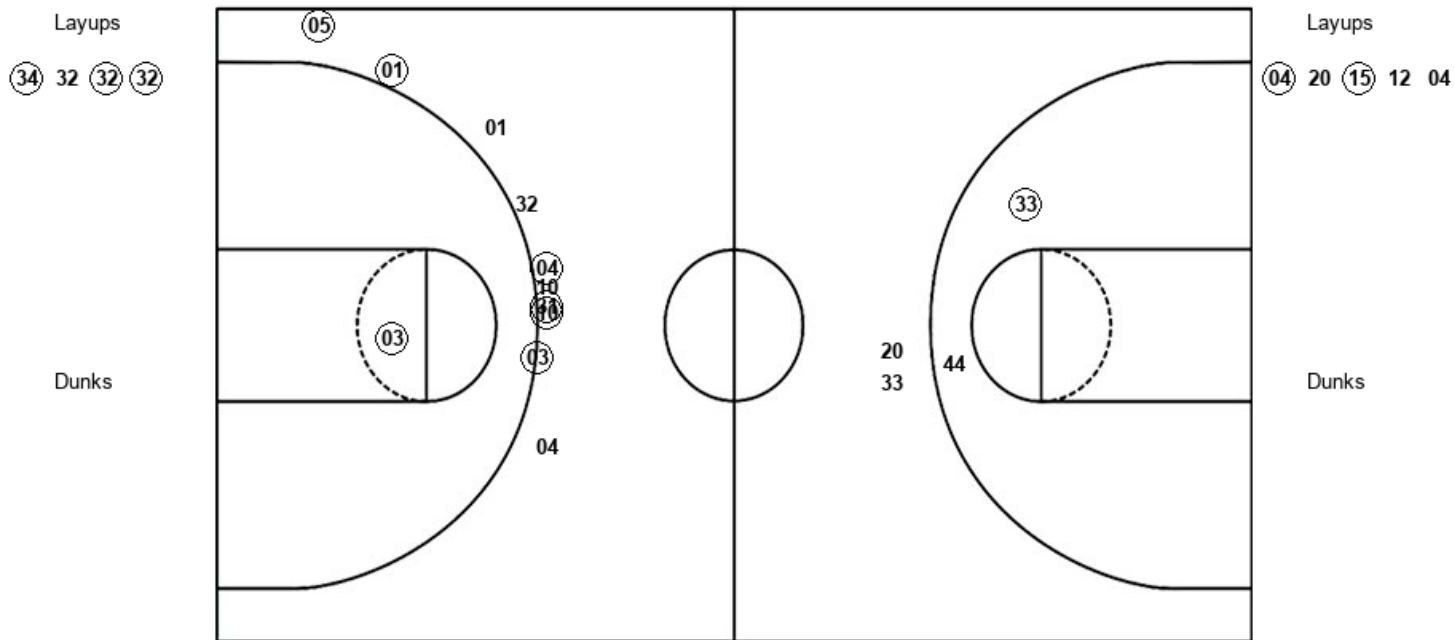

Official Shot Chart
NJIT vs FGCU
PERIOD 4 Shots
January 25, 2020 at Alico Arena - Fort Myers, Fla.

FGCU

NJIT

FGC : Period 4	Made	Att	Pct
Layups	3	4	75.0
Dunks	0	0	0
2PT Field Goals	4	5	80.0
3PT Field Goals	6	10	60.0
Total Field Goals	10	15	66.7

NJI : Period 4	Made	Att	Pct
Layups	2	5	40.0
Dunks	0	0	0
2PT Field Goals	3	7	42.9
3PT Field Goals	0	2	00.0
Total Field Goals	3	9	33.3