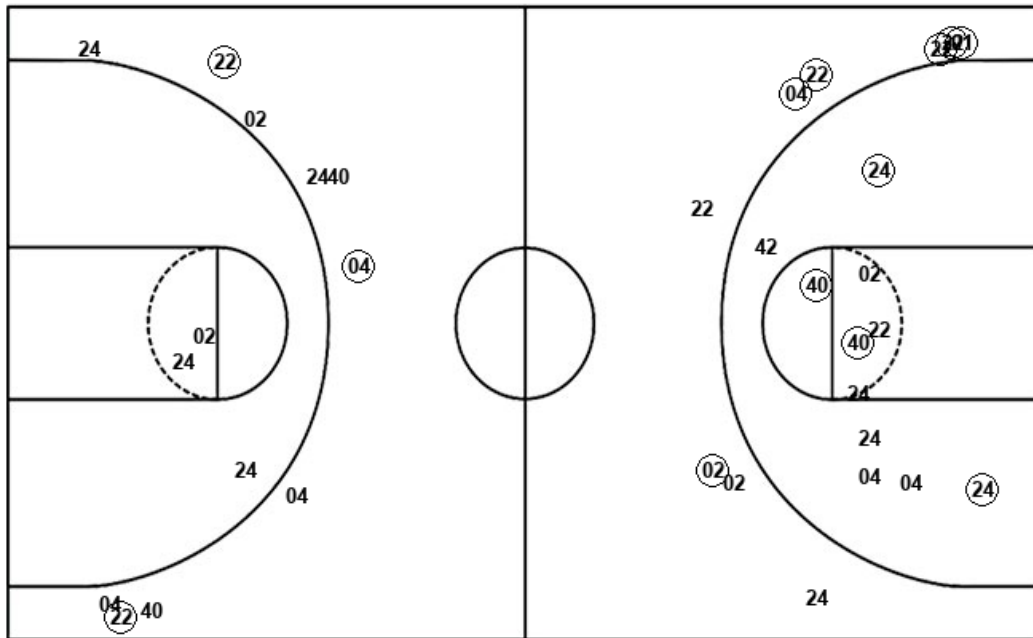

Official Shot Chart
Michigan St. vs Rutgers
 Michigan St. Team Shots
 January 20, 2020 at Rutgers Athletic Center - Piscataway, NJ

Layups

Layups

42 42 (42) (04) 01
 42 24 (42) 02 42
 02 02 (24) 40 (22)
 42 01 (42) (24) (24)
 02 (22)