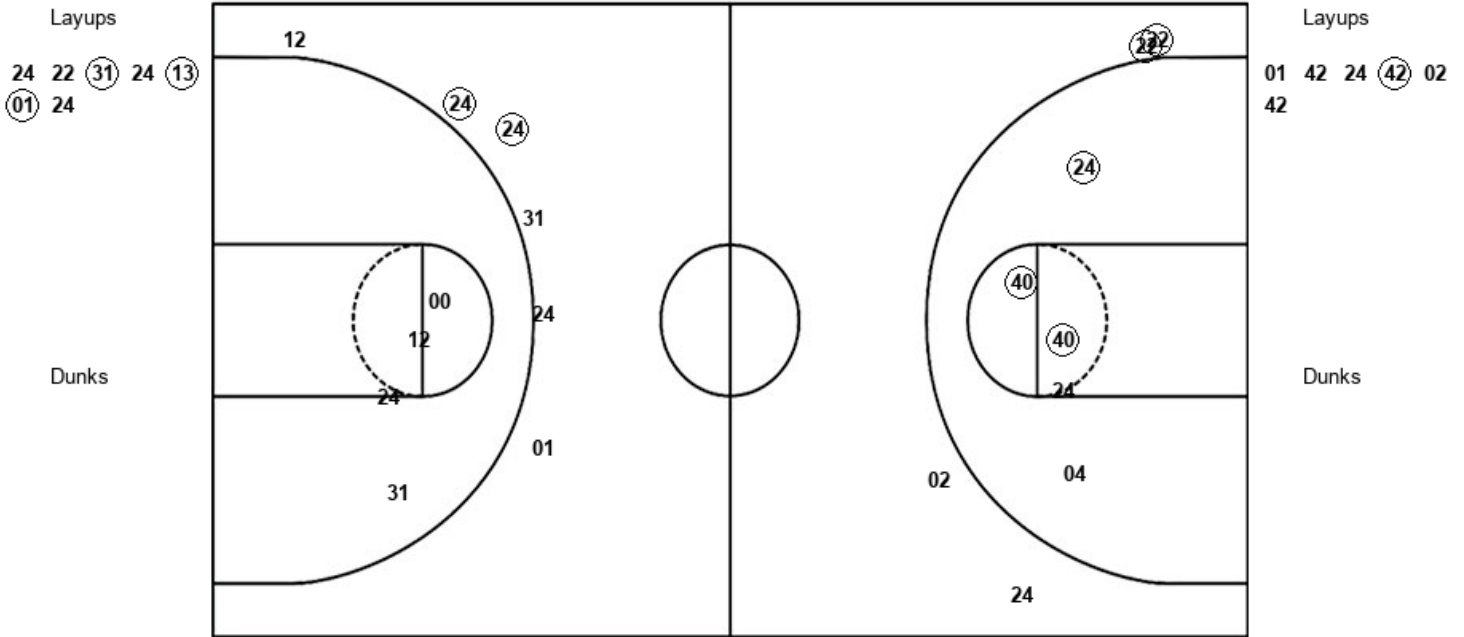

Official Shot Chart
Michigan St. vs Rutgers
PERIOD 2 Shots
January 20, 2020 at Rutgers Athletic Center - Piscataway, NJ

Rutgers

Michigan St.

RUT : Period 2	Made	Att	Pct
Layups	3	7	42.9
Dunks	0	0	0
2PT Field Goals	3	11	27.3
3PT Field Goals	2	6	33.3
Total Field Goals	5	17	29.4

MSU : Period 2	Made	Att	Pct
Layups	1	6	16.7
Dunks	0	0	0
2PT Field Goals	4	11	36.4
3PT Field Goals	2	4	50.0
Total Field Goals	6	15	40.0