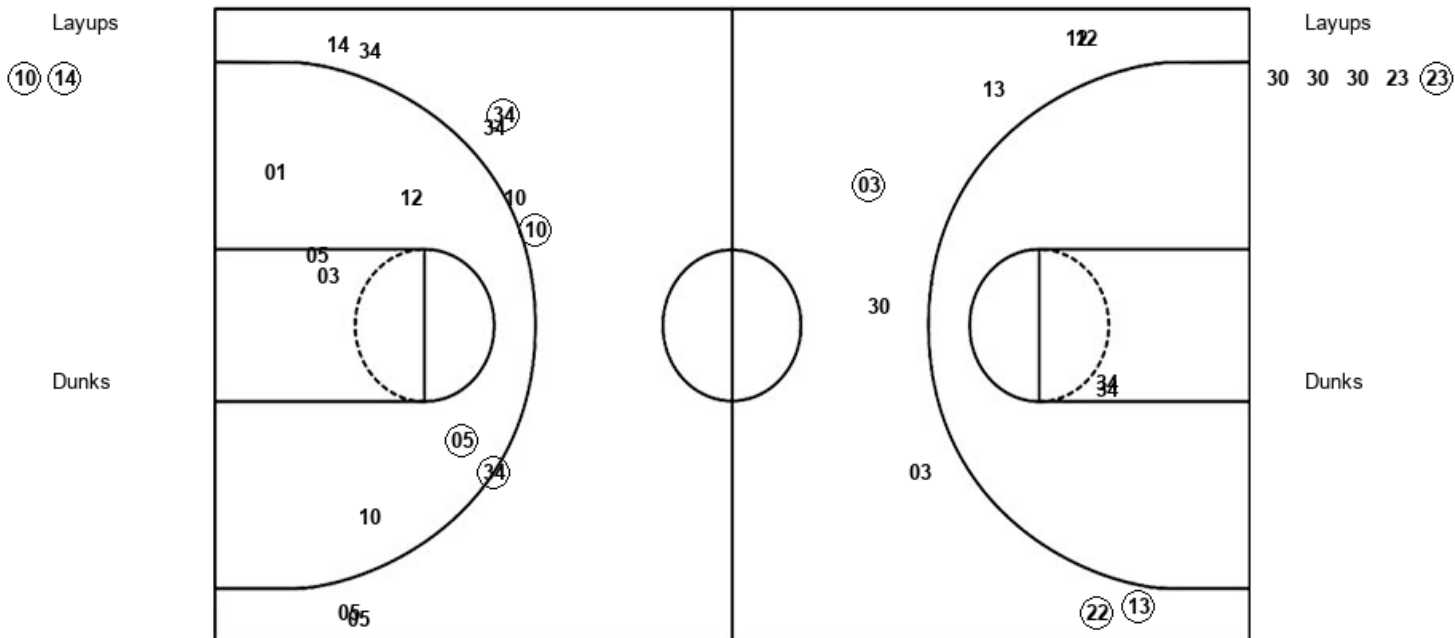

Official Shot Chart
Mt. St. Mary's vs Kentucky
PERIOD 4 Shots
November 05, 2019 at Memorial Coliseum - Lexington, Ky.

Kentucky

Mt. St. Mary's

KTY : Period 4	Made	Att	Pct
Layups	2	2	100.0
Dunks	0	0	0
2PT Field Goals	3	8	37.5
3PT Field Goals	3	9	33.3
Total Field Goals	6	17	35.3

MSM : Period 4	Made	Att	Pct
Layups	1	5	20.0
Dunks	0	0	0
2PT Field Goals	1	7	14.3
3PT Field Goals	3	8	37.5
Total Field Goals	4	15	26.7