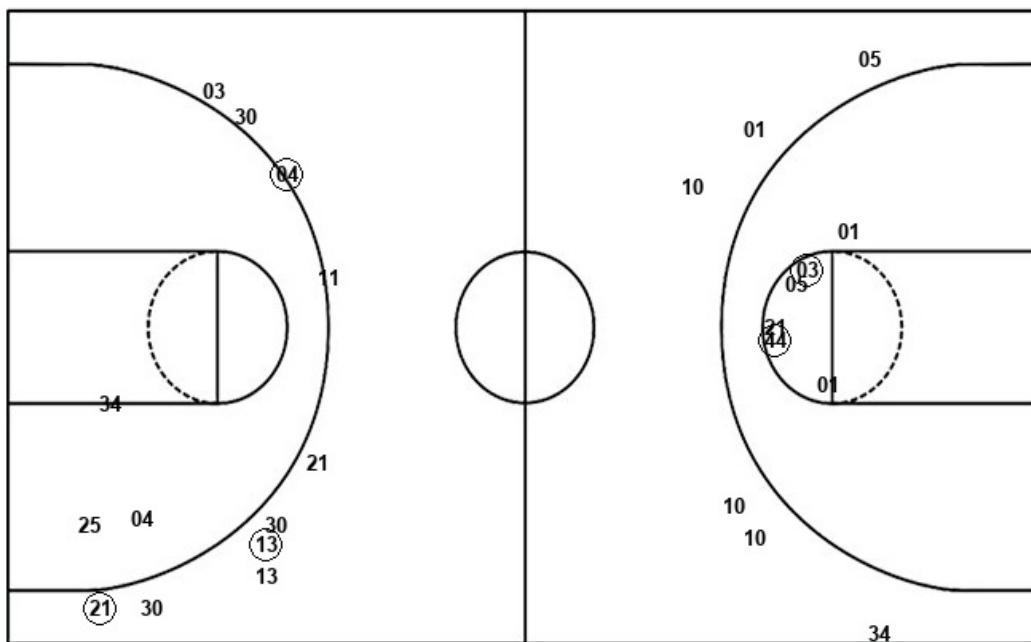

Official Shot Chart
Mt. St. Mary's vs Kentucky
PERIOD 2 Shots
November 05, 2019 at Memorial Coliseum - Lexington, Ky.

Kentucky

Mt. St. Mary's

Layups
(32) (01) (03)

Layups

Dunks

Dunks

KTY : Period 2	Made	Att	Pct
Layups	3	3	100.0
Dunks	0	0	0
2PT Field Goals	5	9	55.6
3PT Field Goals	0	6	00.0
Total Field Goals	5	15	33.3

MSM : Period 2	Made	Att	Pct
Layups	0	0	0
Dunks	0	0	0
2PT Field Goals	0	3	00.0
3PT Field Goals	3	10	30.0
Total Field Goals	3	13	23.1