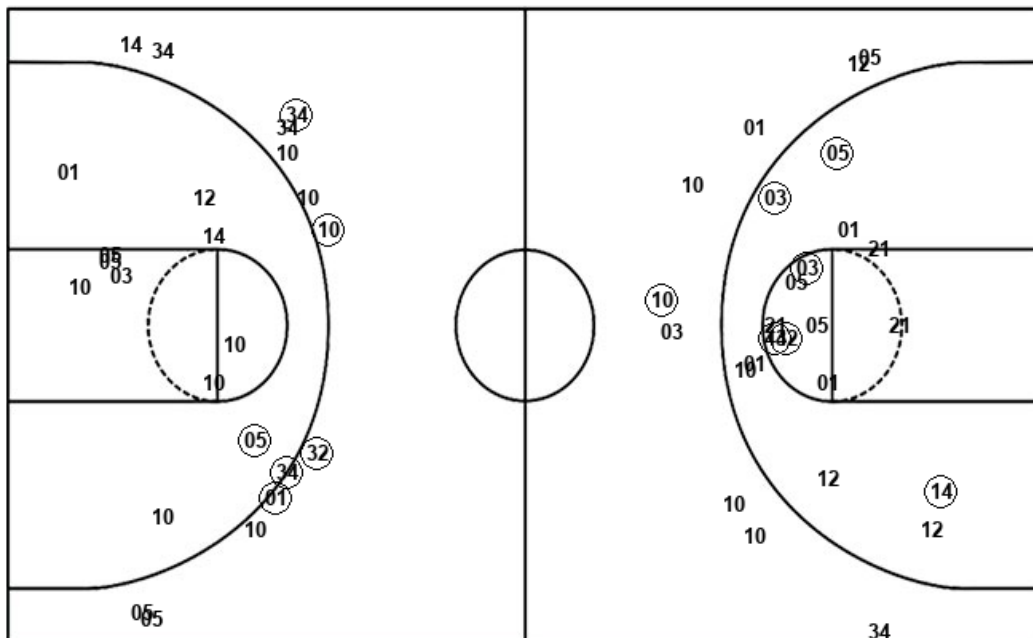

Official Shot Chart
Mt. St. Mary's vs Kentucky
Kentucky Team Shots
November 05, 2019 at Memorial Coliseum - Lexington, Ky.

Layups

Layups

Dunks

Dunks

KTY : Period 1	Made	Att	Pct
Layups	2	6	33.3
Dunks	0	0	0
2PT Field Goals	6	17	35.3
3PT Field Goals	1	3	33.3
Total Field Goals	7	20	35.0

KTY : Period 2	Made	Att	Pct
Layups	3	3	100.0
Dunks	0	0	0
2PT Field Goals	5	9	55.6
3PT Field Goals	0	6	00.0
Total Field Goals	5	15	33.3

KTY : Period 3	Made	Att	Pct
Layups	2	5	40.0
Dunks	0	0	0
2PT Field Goals	2	10	20.0
3PT Field Goals	2	4	50.0
Total Field Goals	4	14	28.6

KTY : Period 4	Made	Att	Pct
Layups	2	2	100.0
Dunks	0	0	0
2PT Field Goals	3	8	37.5
3PT Field Goals	3	9	33.3
Total Field Goals	6	17	35.3