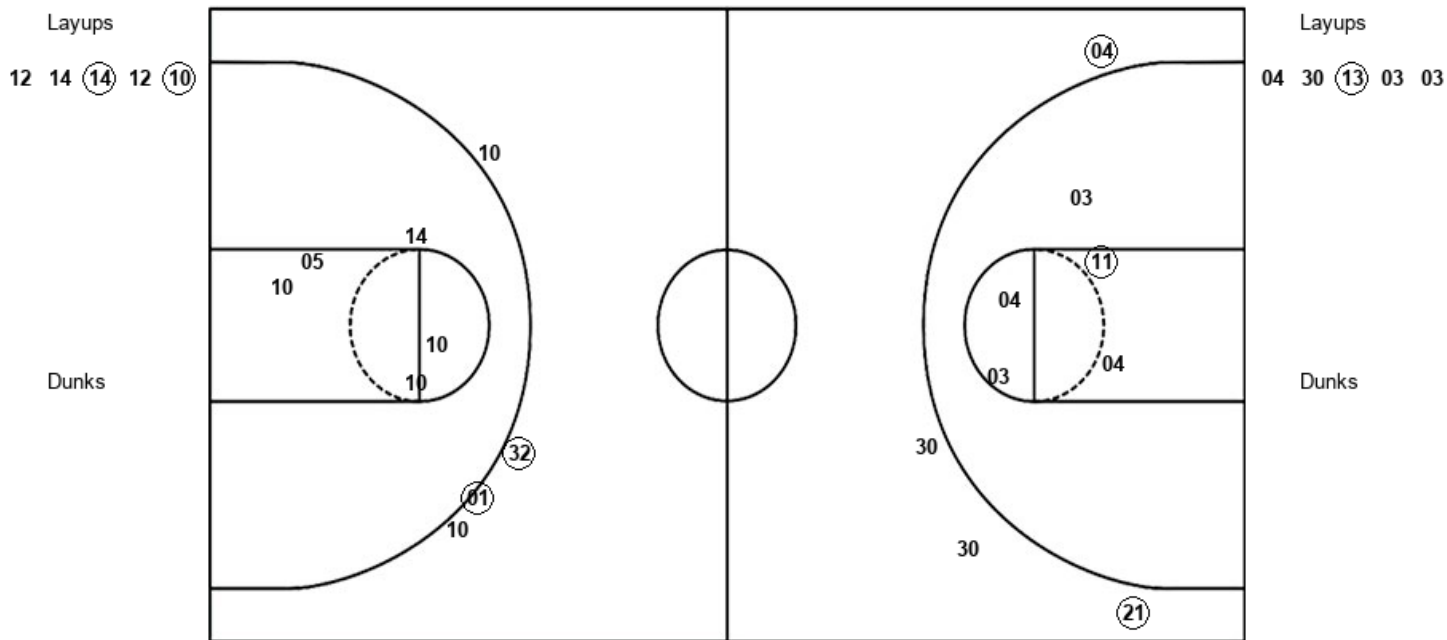

Official Shot Chart
Mt. St. Mary's vs Kentucky
PERIOD 3 Shots
November 05, 2019 at Memorial Coliseum - Lexington, Ky.

Kentucky

Mt. St. Mary's

KTY : Period 3	Made	Att	Pct
Layups	2	5	40.0
Dunks	0	0	0
2PT Field Goals	2	10	20.0
3PT Field Goals	2	4	50.0
Total Field Goals	4	14	28.6

MSM : Period 3	Made	Att	Pct
Layups	1	5	20.0
Dunks	0	0	0
2PT Field Goals	2	10	20.0
3PT Field Goals	2	4	50.0
Total Field Goals	4	14	28.6