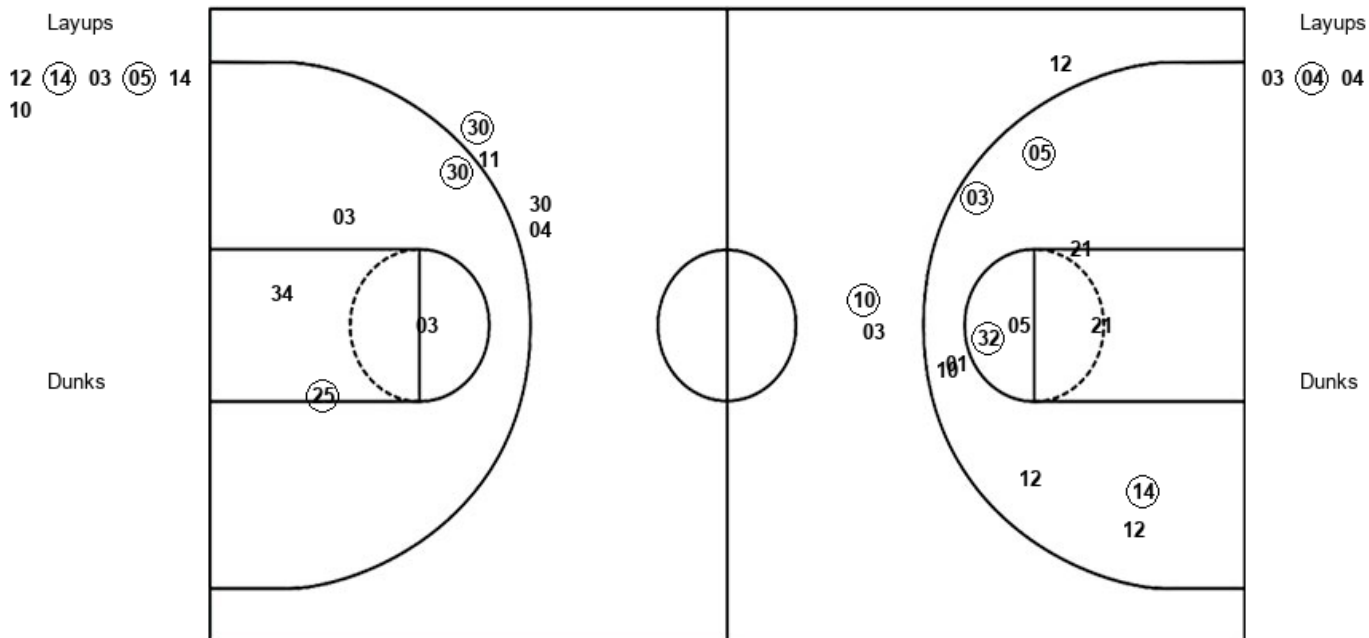

Official Shot Chart
Mt. St. Mary's vs Kentucky
PERIOD 1 Shots
November 05, 2019 at Memorial Coliseum - Lexington, Ky.

Kentucky

Mt. St. Mary's

KTY : Period 1	Made	Att	Pct
Layups	2	6	33.3
Dunks	0	0	0
2PT Field Goals	6	17	35.3
3PT Field Goals	1	3	33.3
Total Field Goals	7	20	35.0

MSM : Period 1	Made	Att	Pct
Layups	1	3	33.3
Dunks	0	0	0
2PT Field Goals	2	7	28.6
3PT Field Goals	2	5	40.0
Total Field Goals	4	12	33.3