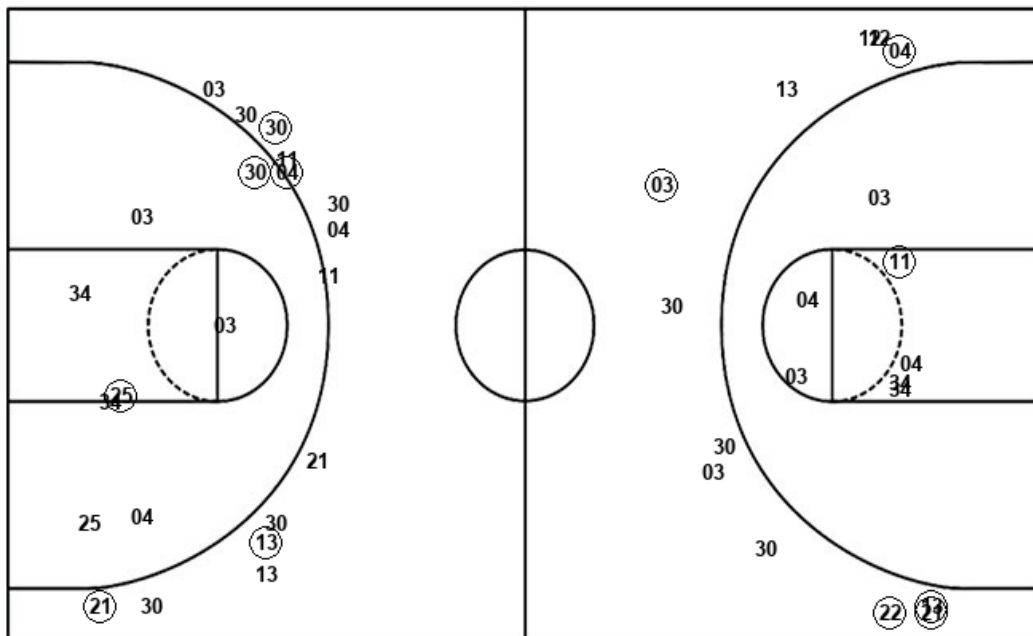

Official Shot Chart
Mt. St. Mary's vs Kentucky
Mt. St. Mary's Team Shots
November 05, 2019 at Memorial Coliseum - Lexington, Ky.

Layups

Layups

03 (04) 04 04 30
(13) 03 03 30 30
30 23 (23)

Dunks

Dunks

MSM : Period 1	Made	Att	Pct
Layups	1	3	33.3
Dunks	0	0	0
2PT Field Goals	2	7	28.6
3PT Field Goals	2	5	40.0
Total Field Goals	4	12	33.3

MSM : Period 2	Made	Att	Pct
Layups	0	0	0
Dunks	0	0	0
2PT Field Goals	0	3	00.0
3PT Field Goals	3	10	30.0
Total Field Goals	3	13	23.1

MSM : Period 3	Made	Att	Pct
Layups	1	5	20.0
Dunks	0	0	0
2PT Field Goals	2	10	20.0
3PT Field Goals	2	4	50.0
Total Field Goals	4	14	28.6

MSM : Period 4	Made	Att	Pct
Layups	1	5	20.0
Dunks	0	0	0
2PT Field Goals	1	7	14.3
3PT Field Goals	3	8	37.5
Total Field Goals	4	15	26.7